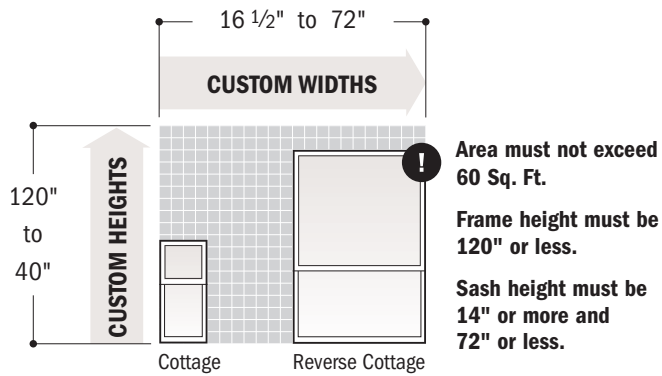

Sash height must be  
14" or more and  
72" or less.

\* Weight of sash must not exceed 92 pounds. Depending on the glazing option selected, some width and height combinations may exceed sash weight limitation of 92 pounds prior to reaching square foot maximum allowed. Contact your Andersen supplier for more information. For information on clear opening dimensions, visit [www.andersenwindows.com](http://www.andersenwindows.com).

## Double-Hung Windows (continued)

**E-Series  
Double-Hung  
Windows**

FIXED/FIXED  
EQUAL SASH

**E-Series  
Double-Hung  
Windows**

FIXED/FIXED  
COTTAGE & REVERSE  
COTTAGE SASH

**E-Series  
Double-Hung Picture  
Windows**