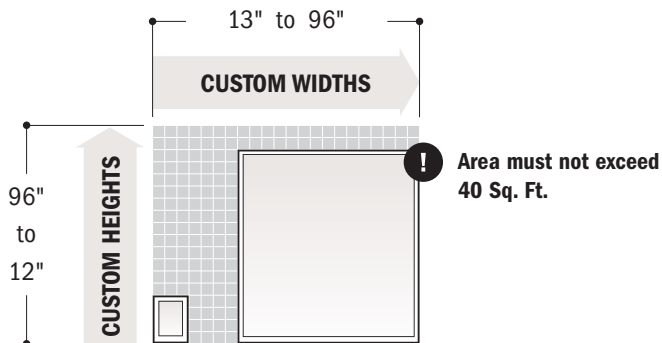

**E-Series
Double-Hung Transom
Windows**