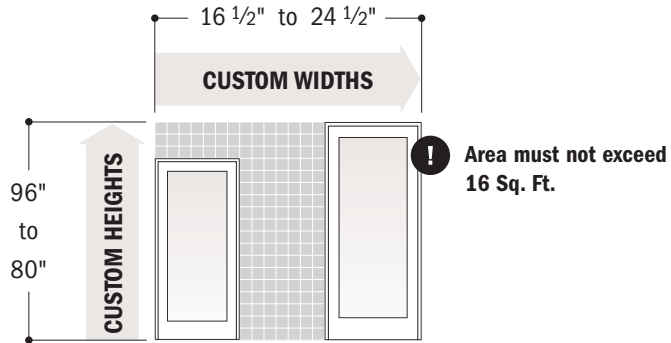

CUSTOM-SIZE MINIMUMS & MAXIMUMS AVAILABLE IN 1/8" INCREMENTS

Hinged Patio Doors (continued)

**E-Series
Hinged Inswing
Patio Door Venting
Sidelights**