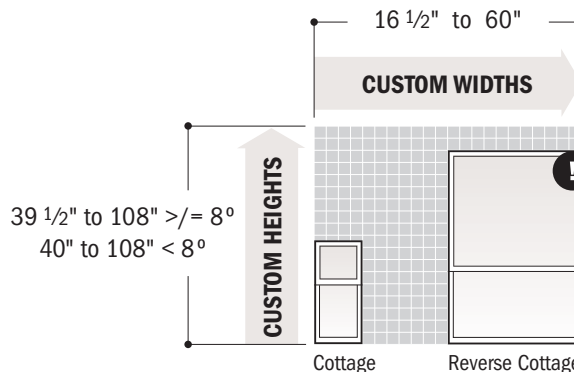

COTTAGE & REVERSE COTTAGE SASH

Area must not exceed  
32 Sq. Ft. for Standard Double-Hung or  
45 Sq. Ft. for Monumental Single-Hung

Frame height must be  
120" or less.

Sash height must be  
14" or more and  
72" or less.

**E-Series Double-Hung Insert Windows**

EQUAL SASH

Area must not exceed  
32 Sq. Ft.

**E-Series Double-Hung Insert Windows \***

COTTAGE & REVERSE COTTAGE SASH

Area must not exceed  
32 Sq. Ft.

Frame height must be  
108" or less.

Sash height must be  
14" or more and  
72" or less.

\* Weight of sash must not exceed 92 pounds. Depending on the glazing option selected, some width and height combinations may exceed sash weight limitation of 92 pounds prior to reaching square foot maximum allowed. Contact your Andersen supplier for more information. For information on clear opening dimensions, visit [www.andersenwindows.com](http://www.andersenwindows.com).