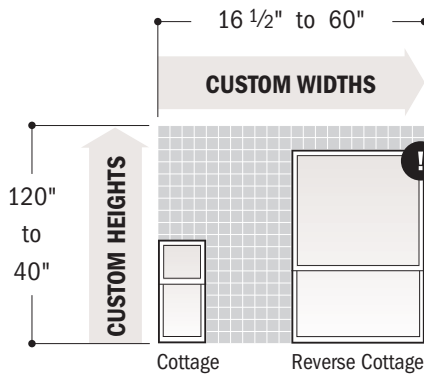

# CUSTOM-SIZE MINIMUMS & MAXIMUMS AVAILABLE IN 1/8" INCREMENTS

## Double-Hung Windows

**E-Series Double-Hung Windows \***

EQUAL SASH

Area must not exceed  
32 Sq. Ft. for Standard Double-Hung or  
45 Sq. Ft. for Monumental Single-Hung

**E-Series Double-Hung Windows \***

COTTAGE & REVERSE COTTAGE SASH

Area must not exceed  
32 Sq. Ft. for Standard Double-Hung or  
45 Sq. Ft. for Monumental Single-Hung

Frame height must be  
120" or less.

Sash height must be  
14" or more and  
72" or less.

**E-Series Double-Hung Insert Windows**

EQUAL SASH

Area must not exceed  
32 Sq. Ft.

**E-Series Double-Hung Insert Windows \***

COTTAGE & REVERSE COTTAGE SASH

Area must not exceed  
32 Sq. Ft.

Frame height must be  
108" or less.