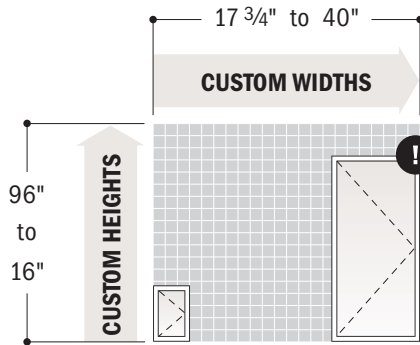

CUSTOM-SIZE MINIMUMS & MAXIMUMS AVAILABLE IN 1/8" INCREMENTS

Casement Windows

E-Series Casement Windows

VENTING

Area must not exceed
21 sq. ft.
or 15 sq. ft. with
decorative glass.

Minimum width with piano hinge = 17 3/4"
Minimum width with casement hinge = 14"

Piano hinge is required for:

- Units greater than 15 sq. ft.
- Units with impact-resistant glass, laminated glass, or triple pane glass

E-Series Direct-Set (1 Piece) Sash-Set (2-Piece) Casement Windows

FIXED
Direct-Set (1 Piece) Fixed & Sash-Set (2 Piece) Fixed