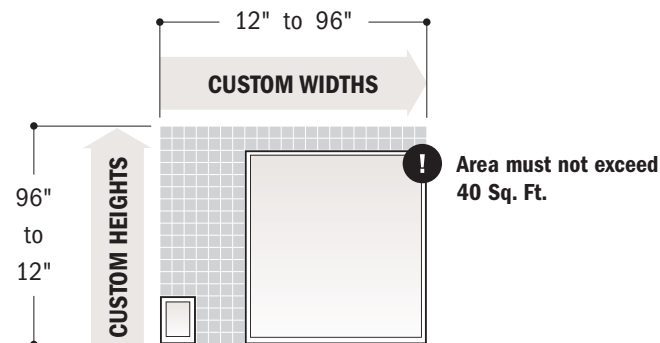

**E-Series
Double-Hung Picture
Sash Replacement
Kit**