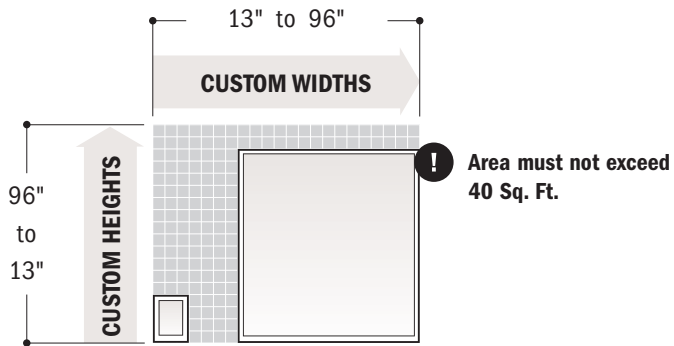

**E-Series
Double-Hung Picture
Windows**