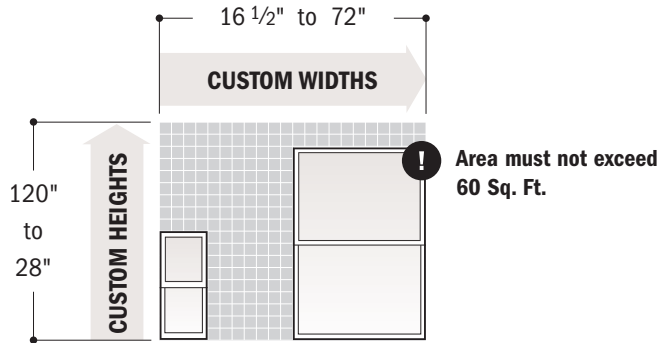

Double-Hung Windows (continued)

**E-Series
Double-Hung
Windows**

FIXED/FIXED
EQUAL SASH