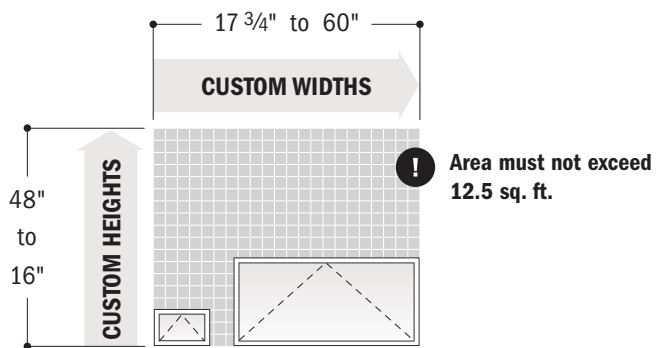

**E-Series French Casement Windows**

VENTING

Area must not exceed  
25 sq. ft.

If width ≤ 48", maximum height is 72"  
If width > 48", maximum height is 60"

# CUSTOM-SIZE MINIMUMS & MAXIMUMS AVAILABLE IN 1/8" INCREMENTS