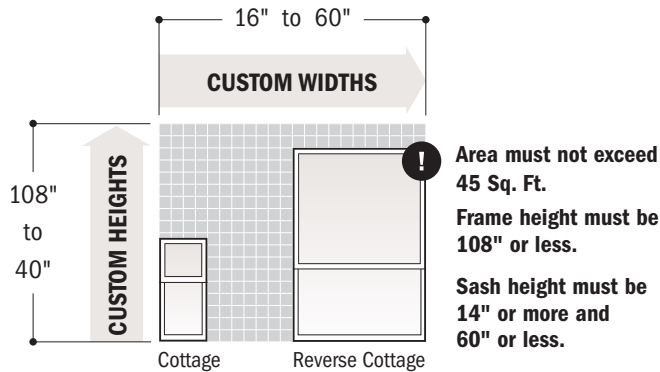

# CUSTOM-SIZE MINIMUMS & MAXIMUMS AVAILABLE IN 1/8" INCREMENTS

## Double-Hung Windows (continued)

**E-Series  
Double-Hung Picture  
Insert Windows**

**E-Series  
Double-Hung  
Sash Replacement  
Kit**

EQUAL SASH

**E-Series  
Double-Hung  
Sash Replacement  
Kit**

COTTAGE & REVERSE  
COTTAGE SASH