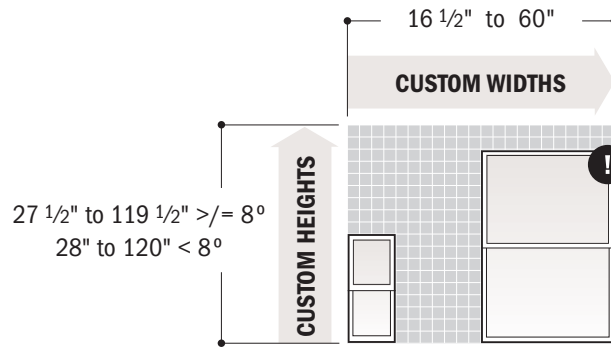

## Double-Hung Windows

**E-Series Double-Hung Windows \***

EQUAL SASH

Area must not exceed  
32 Sq. Ft. for Standard Double-Hung or  
45 Sq. Ft. for Monumental Single-Hung

**E-Series Double-Hung Windows \***

COTTAGE & REVERSE COTTAGE SASH

Area must not exceed  
32 Sq. Ft. for Standard Double-Hung or  
45 Sq. Ft. for Monumental Single-Hung

Frame height must be  
120" or less.

Sash height must be  
14" or more and  
72" or less.

**E-Series Double-Hung Insert Windows**

EQUAL SASH

Area must not exceed  
32 Sq. Ft.

**E-Series Double-Hung Insert Windows \***

COTTAGE & REVERSE COTTAGE SASH

Area must not exceed  
32 Sq. Ft.

Frame height must be  
108" or less.

Sash height must be  
14" or more and  
72" or less.

\* Weight of sash must not exceed 92 pounds. Depending on the glazing option selected, some width and height combinations may exceed sash weight limitation of 92 pounds prior to reaching square foot maximum allowed. Contact your Andersen supplier for more information. For information on clear opening dimensions, visit [www.andersenwindows.com](http://www.andersenwindows.com).