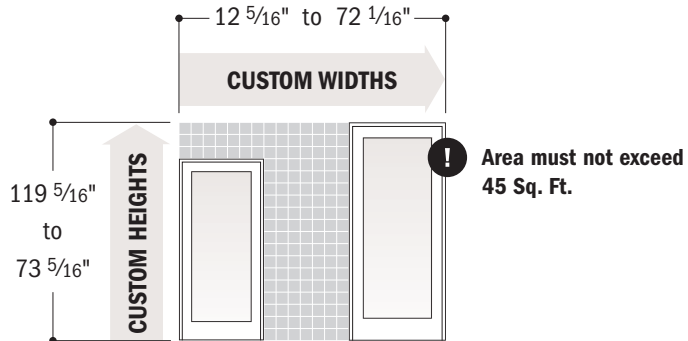

**E-Series
Hinged Outswing
Patio Door
Sidelights**