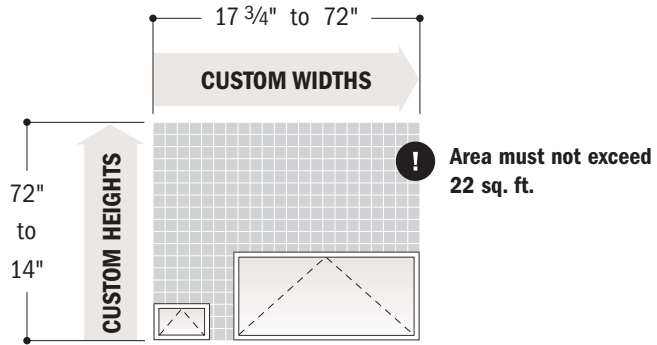

Awning Windows

**E-Series
Awning Windows**

VENTING