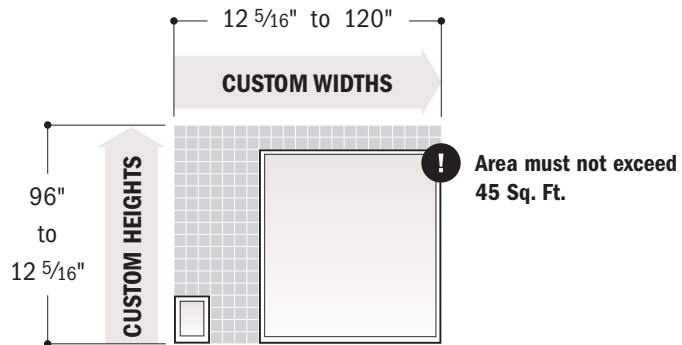

Hinged Patio Doors (continued)

**E-Series
Hinged Outswing
Patio Door
Transoms**