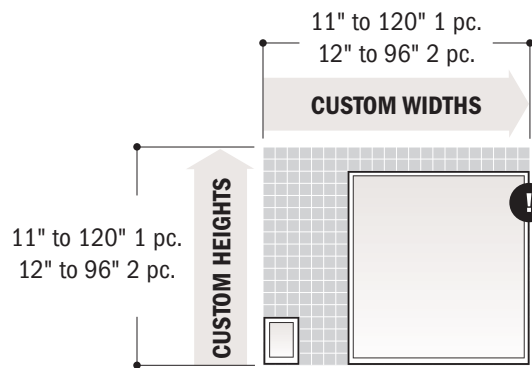

# CUSTOM-SIZE MINIMUMS & MAXIMUMS AVAILABLE IN 1/8" INCREMENTS

## Casement Windows

**E-Series Casement Windows**

VENTING

Area must not exceed  
21 sq. ft.  
or 15 sq. ft. with  
decorative glass.

Minimum width with piano hinge = 17 3/4"  
Minimum width with casement hinge = 14"

FIXED  
Direct-Set (1 Piece) Fixed & Sash-Set (2 Piece) Fixed

Area must not exceed  
54 sq. ft. 1 pc.  
40 sq. ft. 2 pc.  
with tempered glass.

**E-Series Push Out Casement Windows**

VENTING

Area must not exceed  
18 sq. ft.  
or 15 sq. ft. with  
triple pane glass glass.