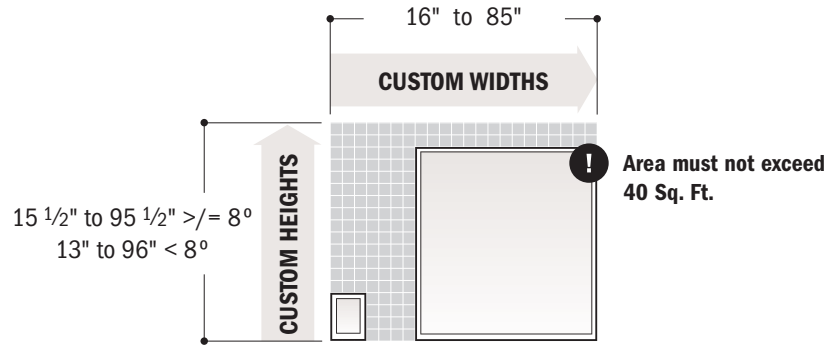

CUSTOM-SIZE MINIMUMS & MAXIMUMS AVAILABLE IN 1/8" INCREMENTS

Double-Hung Windows (continued)

**E-Series
Double-Hung Picture
Insert Windows**