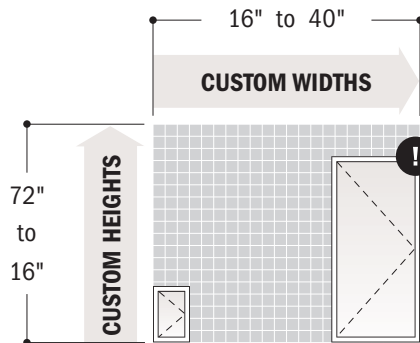

# CUSTOM-SIZE MINIMUMS & MAXIMUMS AVAILABLE IN 1/8" INCREMENTS

## Casement Windows

**E-Series Casement Windows**

VENTING

Area must not exceed  
21 sq. ft.  
or 15 sq. ft. with  
decorative glass.

Minimum width with piano hinge = 17 3/4"  
Minimum width with casement hinge = 14"

Piano hinge is required for:

- Units greater than 15 sq. ft.
- Units with impact-resistant glass, laminated glass, or triple pane glass

**E-Series Direct-Set (1 Piece) Sash-Set (2-Piece) Casement Windows**

FIXED  
Direct-Set (1 Piece) Fixed & Sash-Set (2 Piece) Fixed

Area must not exceed  
54 sq. ft. 1 pc.  
40 sq. ft. 2 pc.  
with tempered glass.

**E-Series Push Out Casement Windows**

VENTING

Area must not exceed  
18 sq. ft.  
or 15 sq. ft. with  
triple pane glass glass.