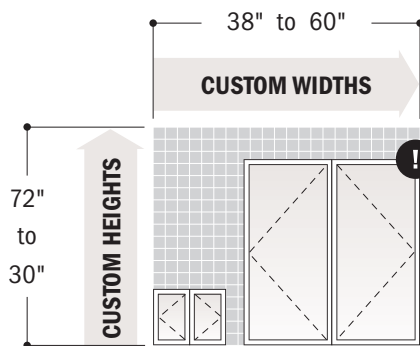

FIXED  
Direct-Set (1 Piece) Fixed & Sash-Set (2 Piece) Fixed

Area must not exceed  
54 sq. ft. 1 pc.  
40 sq. ft. 2 pc.  
with tempered glass.

**E-Series Push Out Casement Windows**

VENTING

Area must not exceed  
18 sq. ft.  
or 15 sq. ft. with  
triple pane glass glass.

**E-Series French Casement Windows**

VENTING

Area must not exceed  
25 sq. ft.

If width ≤ 48", maximum height is 72"  
If width > 48", maximum height is 60"