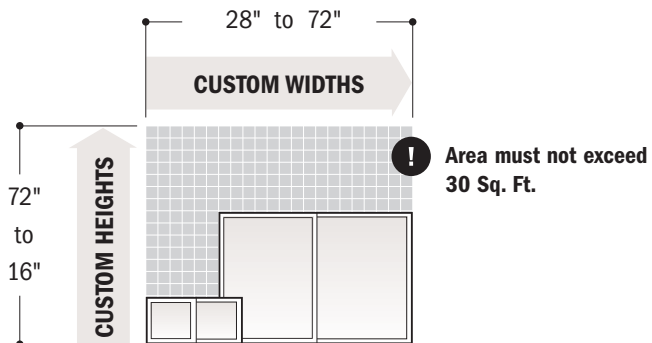

Gliding Windows

E-Series Gliding Windows

ACTIVE-STATIONARY or
STATIONARY-ACTIVE