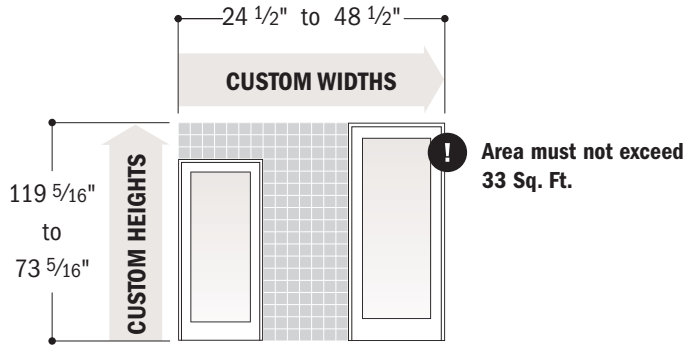

## Hinged Patio Doors

**E-Series  
Hinged Inswing  
Patio Doors**

SINGLE PANEL

**E-Series  
Hinged Inswing  
Patio Doors**

2-PANEL

**E-Series  
Hinged Inswing  
Patio Door  
Sidelights**

**E-Series  
Hinged Inswing  
Patio Door  
Transoms**

# CUSTOM-SIZE MINIMUMS & MAXIMUMS AVAILABLE IN 1/8" INCREMENTS

## Hinged Patio Doors (continued)

**E-Series  
Hinged Inswing  
Patio Door Venting  
Sidelights**

**E-Series  
Hinged Outswing  
Patio Doors**

SINGLE PANEL

**E-Series  
Hinged Outswing  
Patio Doors**

2-PANEL