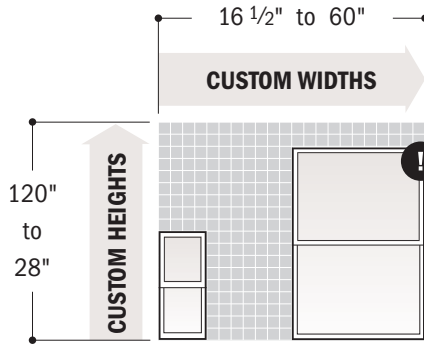

CUSTOM-SIZE MINIMUMS & MAXIMUMS AVAILABLE IN 1/8" INCREMENTS

Double-Hung Windows

E-Series Double-Hung Windows *

EQUAL SASH

Area must not exceed
32 Sq. Ft. for Standard Double-Hung or
45 Sq. Ft. for Monumental Single-Hung

E-Series Double-Hung Windows *

COTTAGE & REVERSE COTTAGE SASH