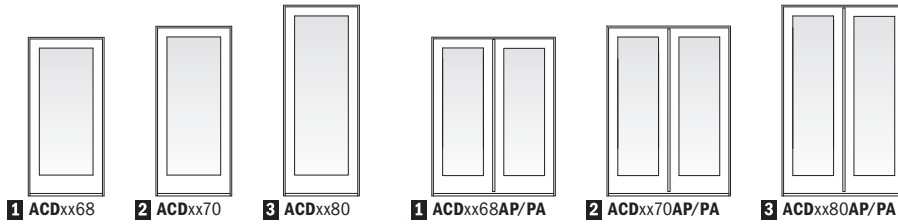

Custom-size doors are available in 1/8" (3) increments.

Available in custom designed panels. Stationary doors are also available (i.e. 3068S or 4068SS).

Commercial Outswing Entry Door Dimensions and Specifications