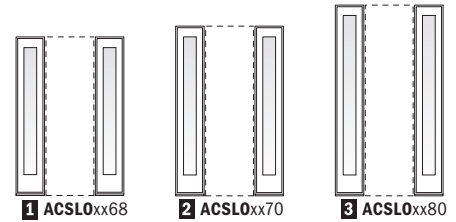

Sash-set (ACSL0) commercial outswing entry door sidelights.