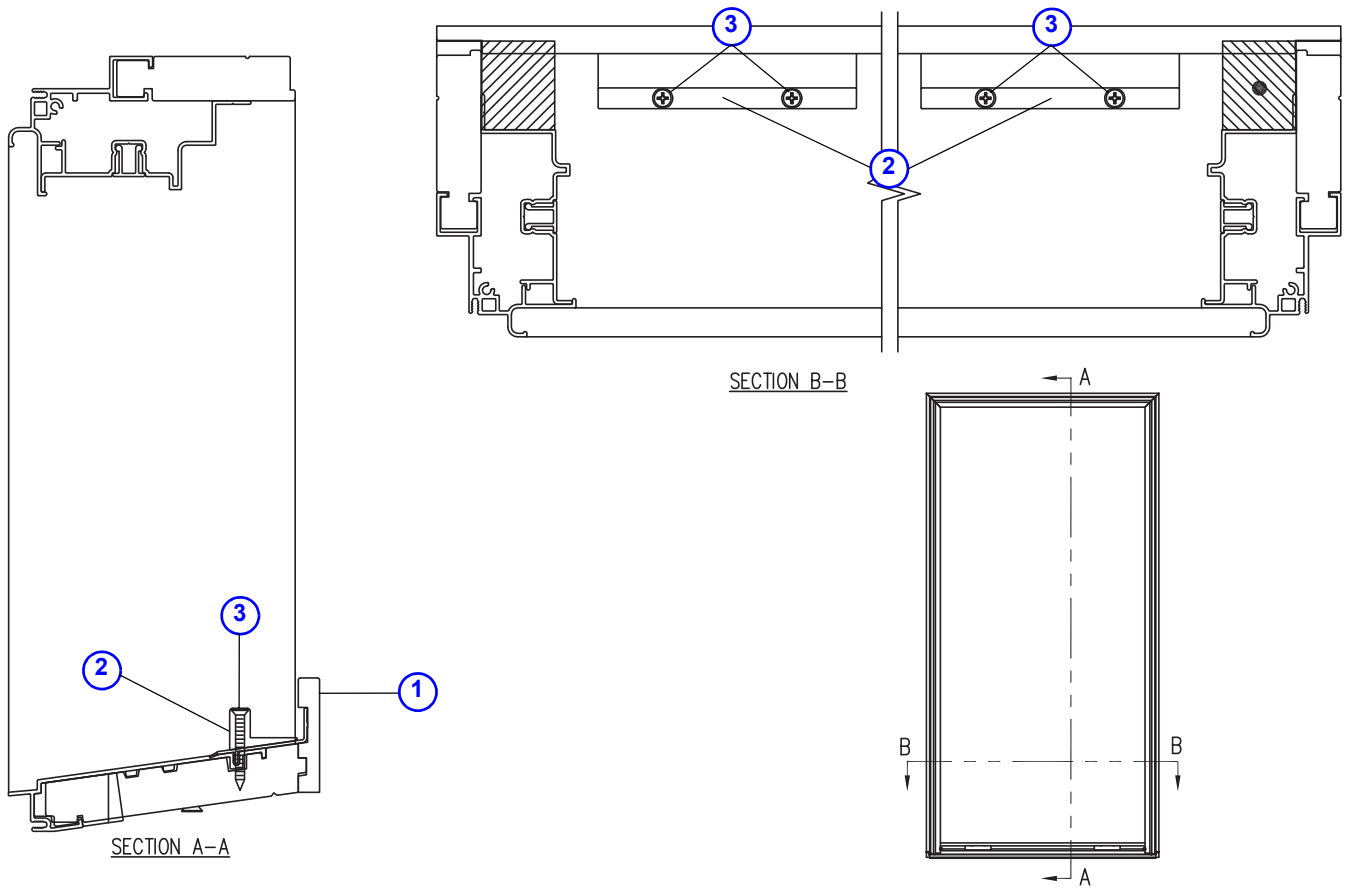

Frame Graphic - Picture Insert

Note:

See current frame [Product Details](#).

1. [Sill Stop](#)
2. [Snubber](#)
3. [Screw (Snubber)](#)

E-Series Picture Window Insert Frame Assembly