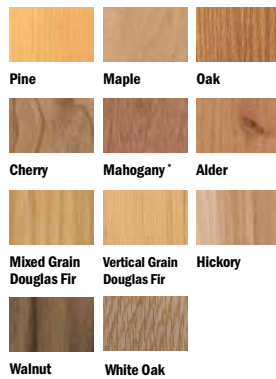

Cherry Mahogany Alder

Mixed Grain Douglas Fir Vertical Grain Douglas Fir Hickory

Walnut White Oak

FACTORY-FINISHED INTERIORS

Clear Coat Wheat Autumn Oak

Golden Hickory Honey Cinnamon

Russet Mocha Espresso

PAINTED OPTIONS

Exterior color/finish options

ANNODIZED FINISHES

Interior species/finish/color options

WOOD SPECIES

FACTORY-FINISHED INTERIORS

PAINTED OPTIONS

Stops

Stops - Head / Sill / Side Ref.2 [page 11](#) Ref.1 [page 21](#)

Note:

Stops (interior head, interior side, interior sill, support) are made to order.

To order, state:

Product ID (from product label, see [Service Guide 9051877](#))

OR

1. Description of Part/Size (Interior Stop)
2. Color/Species/Finish
3. Location/Handing/Type (Head, Side, Sill, Support)
4. Manufacturing Date

Interior species/finish/color options

WOOD SPECIES

FACTORY-FINISHED INTERIORS

PAINTED OPTIONS

Frames

Hardware and Frame Parts

Snubber Ref.2 [page 21](#)

Note:
Units wider than 20" use three snubbers.