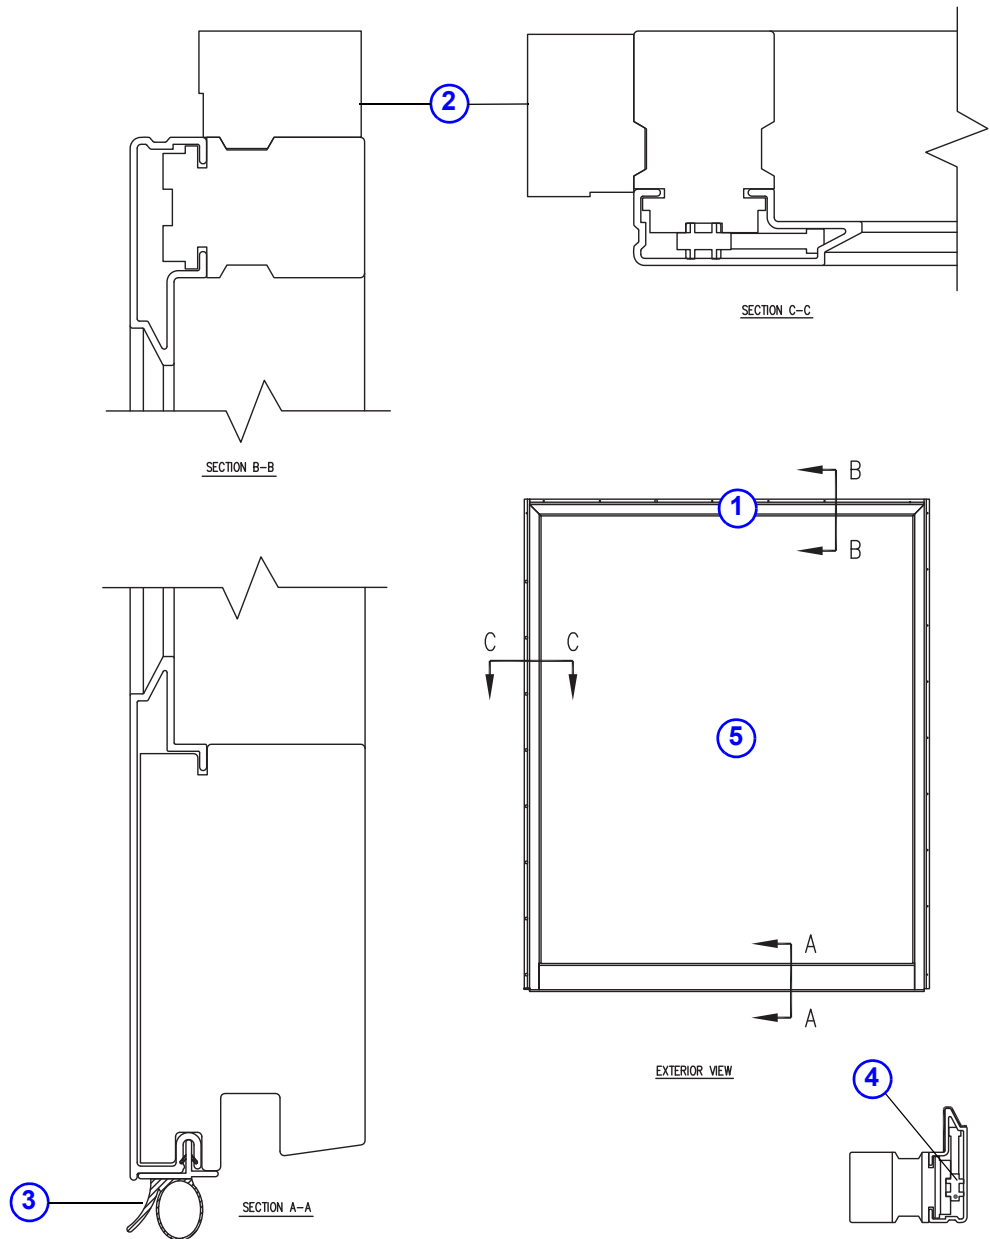

Product History

Product History

2022 White Oak introduced

Sash Graphic - Picture

Note:

See current Picture Window Insert sash [Product Details](#).

- 1. [Sash](#)
- 2. [Stop \(Head, Side\)](#)
- 3. [Weatherstrip](#)
- 4. [Sash Wedge](#)
- 5. [Glass](#)