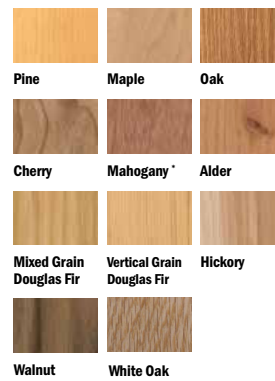

Cherry Mahogany Alder

Mixed Grain Douglas Fir Vertical Grain Douglas Fir Hickory

Walnut White Oak

FACTORY-FINISHED INTERIORS

Clear Coat Wheat Autumn Oak

Golden Hickory Honey Cinnamon

Russet Mocha Espresso

PAINTED OPTIONS

Exterior color/finish options

ANNODIZED FINISHES

Interior species/finish/color options

WOOD SPECIES

FACTORY-FINISHED INTERIORS

PAINTED OPTIONS

Stops

Stops - Head / Sill / Side Ref.2 [page 11](#) Ref.1 [page 21](#)