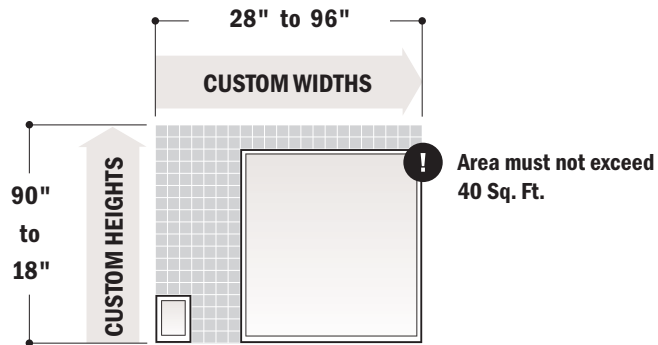

E-Series DH Picture Insert Windows (2007 to Present)

Custom Windows

Unit Sizes

Unit Size Chart - Custom Windows

Note:

Available in 1/8" increments. See current [custom sizes](#) available.

Unit Size Table - Picture