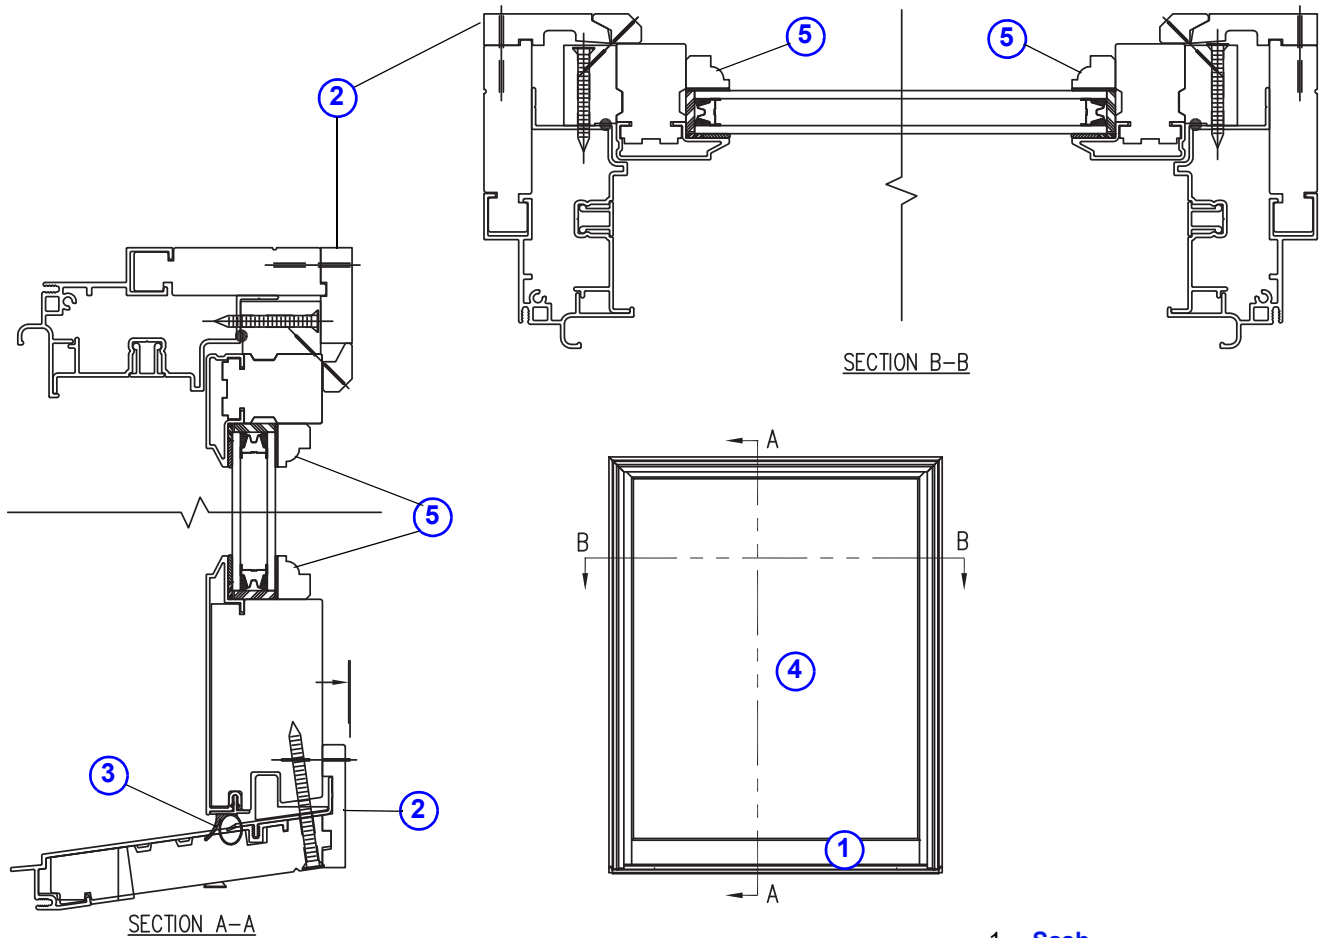

Parts Illustration - Picture

1. [Sash](#)
2. [Stop (Head, Side, Sill)](#)
3. [Weatherstrip](#)
4. [Glass](#)
5. [Stop (Glass)](#)

E-Series Picture Window Insert Unit