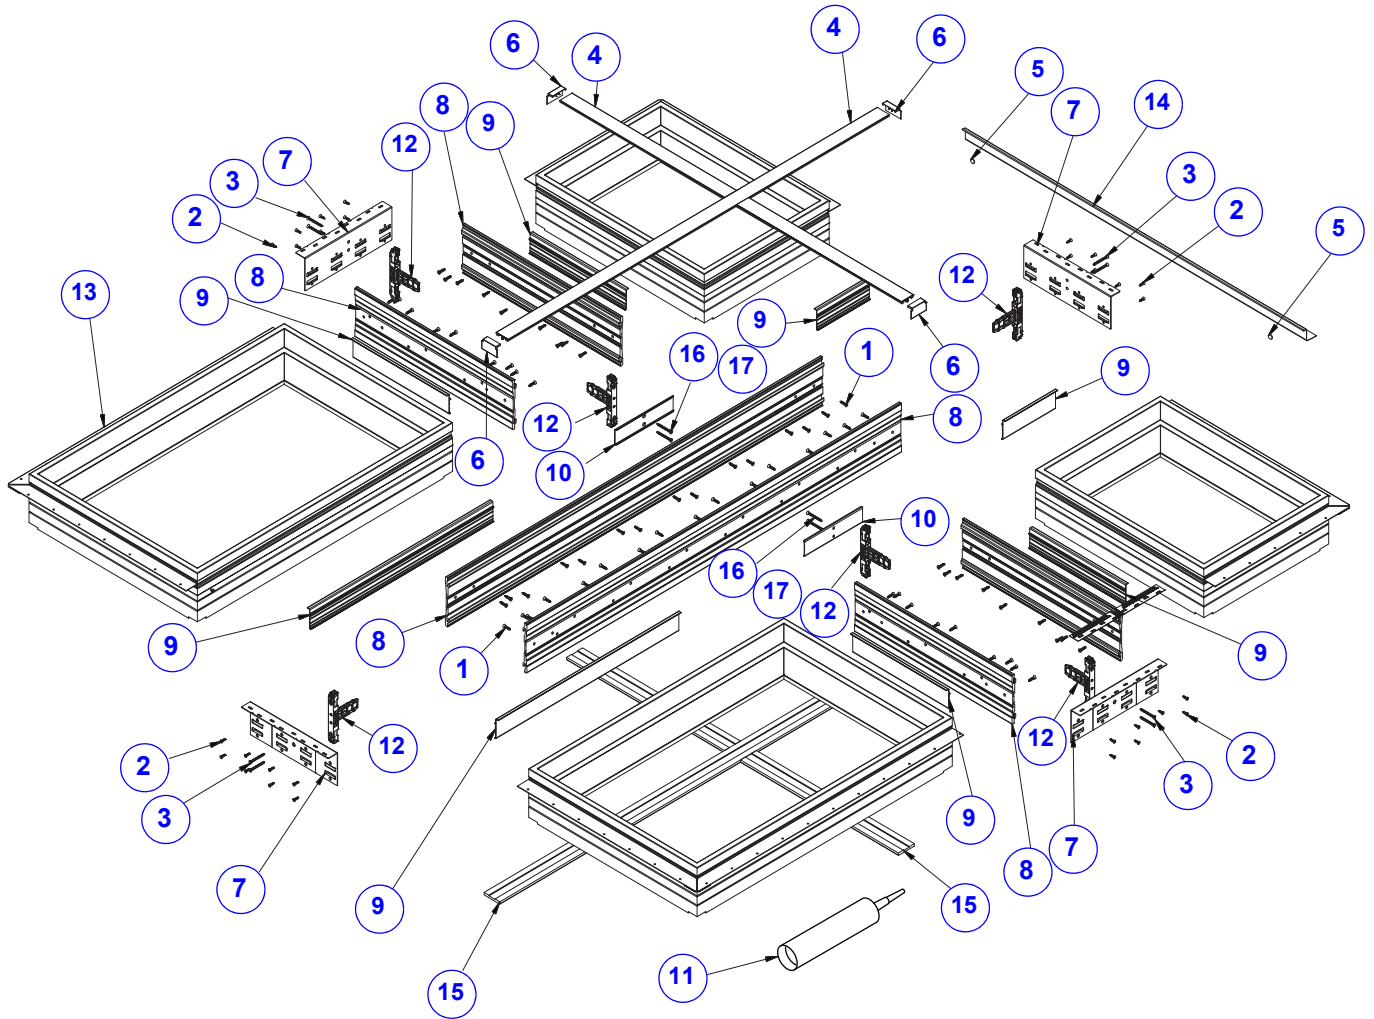

Joining Components

Reinforced (Fiberglass) Joining Kit Exploded View

Note:

See (1-Way) [Installation Guide 9161599](#) and (1-Way Assembly in Opening) [Installation Guide 9161601](#).

See (2-Way) [Installation Guide 9161600](#).

1. [Joining Plate Screw](#)
2. [Gusset Plate Screw](#)
3. [Locking Plug Screw](#)
4. [Exterior Trim Strip](#)
5. [Felt Pad](#)
6. [End Cap](#)
7. [Gusset Plate](#)
8. [Joining Plate](#)

9. [Joining Plate Alignment Spacer](#)
10. [Intersection Bracket (2/Join)](#)
11. [Sealant](#)
12. [Locking/Sealing Plug](#)
13. [Flange](#)
14. [Drip Cap](#)
15. [Interior Casing](#)
16. [Intersection Screw (Long)](#)
17. [Intersection Screw (Short)](#)