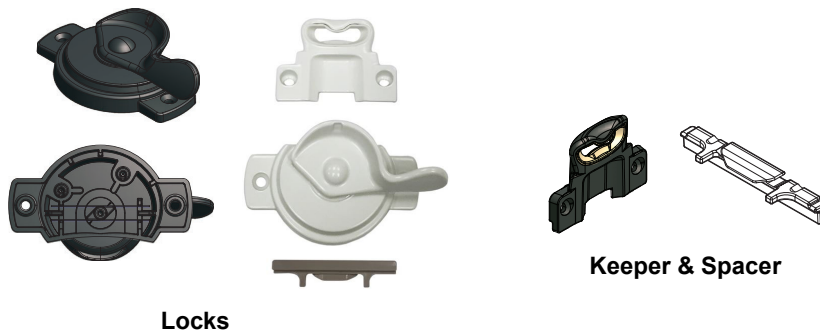

### Lock and Keeper Kit with Screws - Passive / 3/4" Glass / Double Lock

**Note:**

Use with double lock system. Lock does **not** have spool to activate lower tilt latch assembly. The 3/4" passive lock is typically used with high performance glass. Distressed Nickel finish uses Satin Nickel finish [screws](#). Distressed Bronze finish uses Black finish [screws](#). See [Service Guide 9001735](#). See [Lock and Keeper Replacement Video](#).

### Lock and Keeper Kit with Screws - Passive / 1" Glass / Double Lock

**Note:**

Use with double lock system. Lock does **not** have spool to activate lower tilt latch assembly. The 1" passive lock is typically used with tri-pane and art glass. See [Service Guide 9001735](#). See [Lock and Keeper Replacement Video](#).