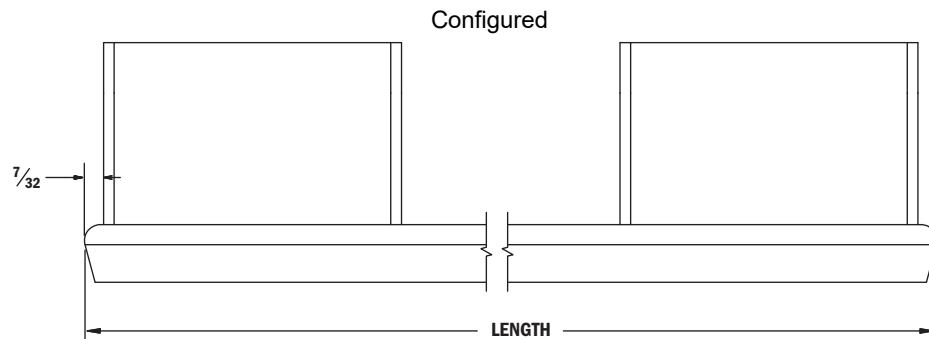

Stools

Note:

Custom sized stools are available as configured items and will have both ends routed. Casing is offset 7/32 from edge of stool.

Depth	Dim A
4 9/16	1 55/64
5 1/4	2 35/64
6 9/16	3 55/64
7 1/8	4 27/64