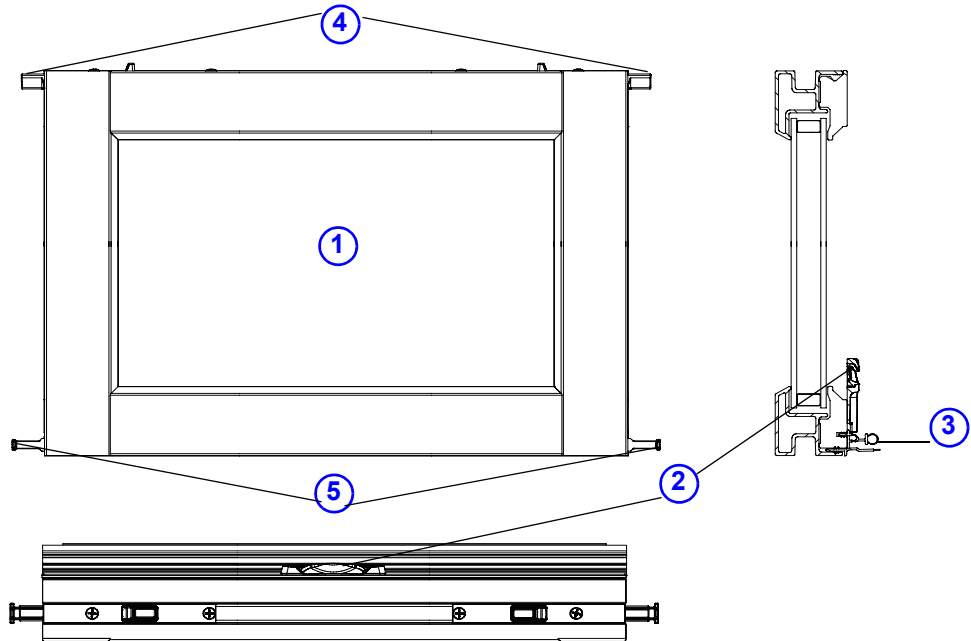

Sash Illustration - Upper

Note:

See current sash [Product Details](#).

1. [Sash Upper](#)
2. [Keeper](#)
3. [Upper Check Rail Weatherstrip](#)
4. [Upper Tilt Latch](#)
5. [Pivot Pin](#)