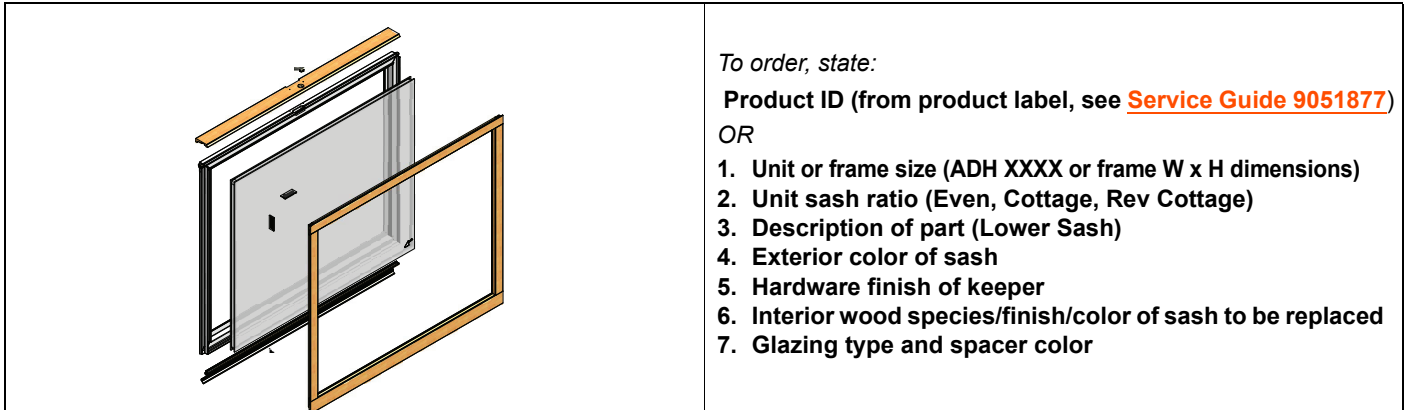

A-Series Double-Hung Windows (2008 to Present)

To order, state:

Product ID (from product label, see [Service Guide 9051877](#))

OR

1. Unit or frame size (ADH XXXX or frame W x H dimensions)
2. Unit sash ratio (Even, Cottage, Rev Cottage)
3. Description of part (Lower Sash)
4. Exterior color of sash
5. Hardware finish of keeper
6. Interior wood species/finish/color of sash to be replaced
7. Glazing type and spacer color