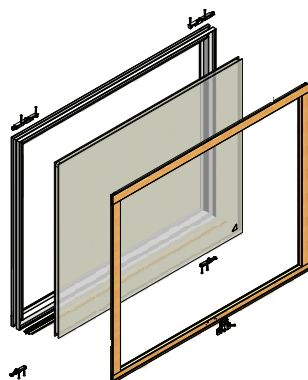

Sash

Sash Options - Upper

Note:

1" glazing uses triple pane glass and art glass only. All other glazing options are 3/4". Sash ships assembled with upper check rail weatherstrip and pivot pins, upper tilt latches, and keeper(s) applied. See [Service Guide 9001741](#). See [Sash Replacement Video](#).

Sash - Standard Window

TEMPERED UA
16 CFR 1201 II
ANSI Z97.1 2009
SGCC XXXX
CIG-XX Xmm MM/DD/YR
CAN/CGSB 12.1-M90

Exterior color options:

White	Canvas	Dove Gray
Terratone	Prairie Grass	Red Rock
Sandtone	Cocoa Bean	Black
Forest Green	Dark Bronze	

Interior species/finish/color options:

Pine	Maple	Oak	Mahogany
Douglas Fir	Cherry		
Unfinished	Russet	Espresso	Clear Coat
Honey	Cinnamon	Mocha	
White-Painted	Birch Bark	Primed	Sandtone
Canvas	Terratone	Forest Green	Dove Gray
Prairie Grass	Cocoa Bean	Red Rock	Dark Bronze
Black			

Glass options (See Logo/Etching examples):

3/4"		1"
Low-E4®	Low-E4® HeatLock	Low-E4® Triple-Pane
Low-E4® SmartSun™	Low-E4® Smart-Sun HeatLock	Low-E4® Smart-Sun Triple-Pane
Low-E4® Passive Sun	Low-E4® Sun Heat-Lock	Low-E4® Enhanced Triple-Pane
Low-E4® Sun	Low-E4® HeatLock Tempered	Low-E4® Smart-Sun Enhanced Triple-Pane
Low-E4® Tempered	Obscure Tempered	Low-E4® Enhanced Triple-Pane Heat-Lock
Low-E4® SmartSun Tempered	Cascade Tempered	Low-E4® Smart-Sun Enhanced Triple-Pane HeatLock
Low-E4® Passive Sun Tempered	Fern Tempered	Art Glass
Low-E4® Sun Tempered	Reed Tempered	

To order, state:

Product ID (from product label, see [Service Guide 9051877](#))

OR

1. Unit or frame size (ADH XXXX or frame W x H dimensions)
2. Unit sash ratio (Even, Cottage, Rev Cottage)
3. Description of part (Upper Sash)
4. Exterior color of sash
5. Hardware finish of keeper
6. Interior wood species/finish/color of sash to be replaced
7. Glazing type and spacer color