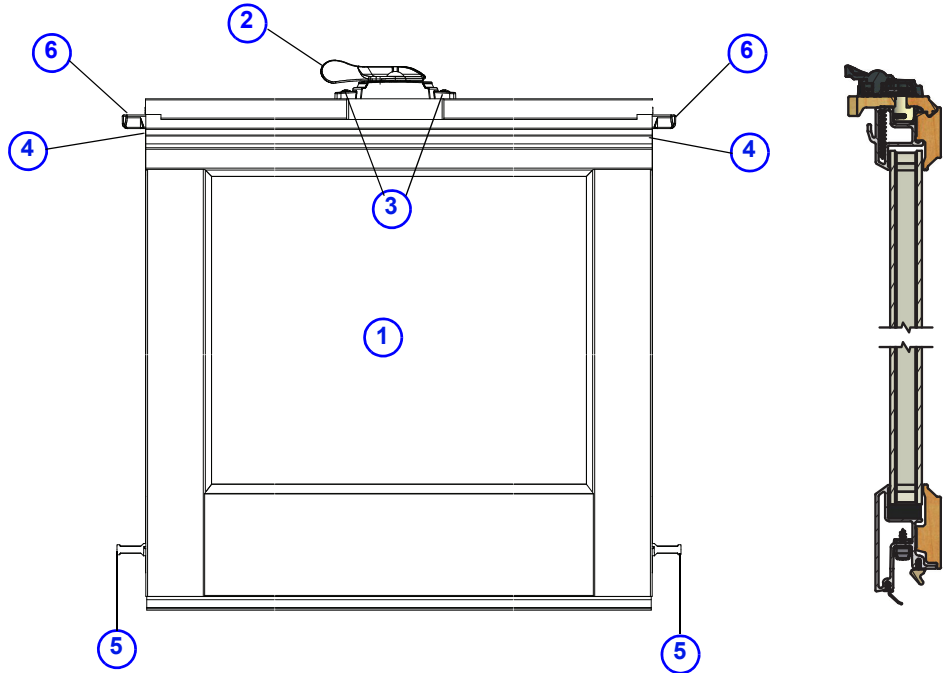

Sash Illustration - Lower

Note:

See current sash [Product Details](#).

1. [Sash Lower](#)
2. [Lock](#)
3. [Lock Screws](#)
4. [Stile Chimney Plug](#)
5. [Pivot Pin](#)
6. [Tilt Latch Assembly](#)