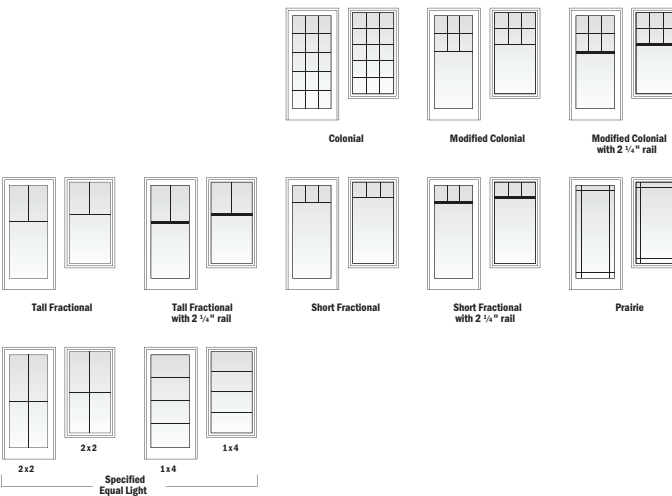

A-Series Double-Hung Windows (2008 to Present)

Standard Windows

Grilles

Contemporary Interior Grilles - Standard / Custom

Note:

Replacement interior grilles for standard and custom-sized doors are made to order. Grilles include fasteners when required. See [Interior Grille Installation Video](#). Permanently applied interior/exterior grilles can only be ordered by Andersen Territory Service Representatives, Andersen Service Dealers and Providers available in the Service Replacement Only section [page 81](#).

Grilles - Standard / Interior

To order, state:

1. Description of Part (Interior Grille, Exterior/Interior color/finish, Pattern, Profile)
2. Product ID (from product label, see [page 6](#).)

Exterior color options:

White	Canvas	Dove Gray	Sandtone
Terratone	Forest Green	Prairie Grass	Red Rock
Black	Dark Bronze	Cocoa Bean	

Interior species/finish/color options:

Pine	Maple	Oak	Mahogany
Douglas Fir	Cherry		
Unfinished	Russet	Espresso	Clear Coat
Honey	Cinnamon	Mocha	
White-Painted	Birch Bark	Primed	Sandtone
Canvas	Terratone	Forest Green	Dove Gray
Prairie Grass	Cocoa Bean	Red Rock	Dark Bronze
Black			

Pattern options:

	Colonial	Modified Colonial	Modified Colonial w/ SCR
Tall Fractional	Tall Fractional w/SCR	Short Fractional	Short Fractional w/SCR
			Prairie
Specified Equal Light			

Profile options:

5/8 inch	3/4 inch	2 1/4 inch	3 1/2 inch