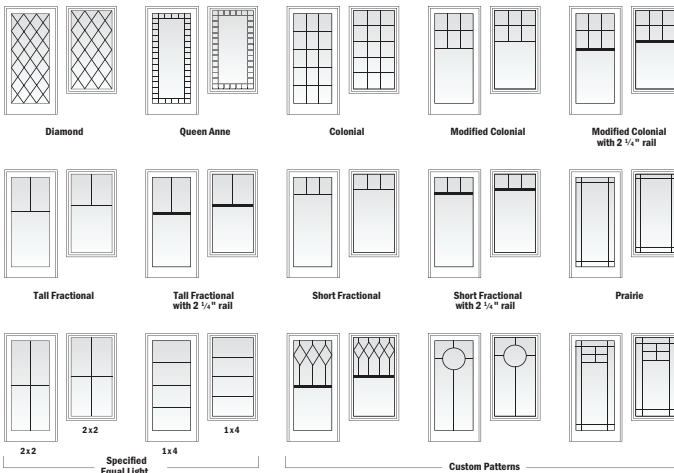

Pattern options:

Diamond	Queen Anne	Colonial	Modified Colonial	Modified Colonial w/ SCR
Tall Fractional	Tall Fractional w/SCR	Short Fractional	Short Fractional w/SCR	Prairie
Specified Equal Light		Custom