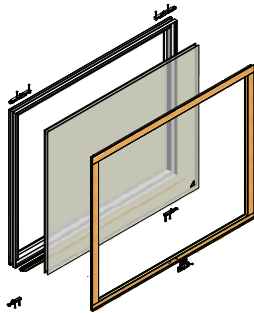

Sash

To order, state:

Product ID (from product label, see [Service Guide 9051877](#))

OR

1. Unit or frame size (ADH XXXX or frame W x H dimensions)
2. Unit sash ratio (Even, Cottage, Rev Cottage)
3. Description of part (Upper Sash)
4. Exterior color of sash
5. Hardware finish of keeper
6. Interior wood species/finish/color of sash to be replaced
7. Glazing type and spacer color

Sash Options - Upper (PG Upgrade)

Note:

Sash ships assembled with upper check rail weatherstrip and pivot pins, upper tilt latches, and keeper(s) applied. See iQ+ for additional detail. See [Service Guide 9001741](#). See [Sash Replacement Video](#).