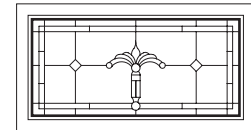

Art Glass Panels - Double-Hung Picture, Sidelight, & Transom Windows

Regency Panel

TWT38111

Regency Panels for Double Hung Picture, Sidelights, & Transom Windows

Unit viewed from exterior.