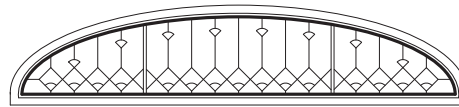

ET8*

Diamond Lights Panels for Circle Top & Elliptical Windows

Unit viewed from exterior.