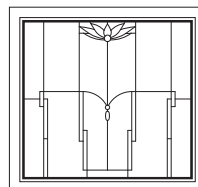

TWT3031

TWT3431

TWT3831

Lotus Panels for Double Hung Picture, Sidelights, & Transom Windows

Unit viewed from exterior.

Art Glass Panels - Double-Hung Picture, Sidelight, & Transom Windows

Regency Panels

Note: