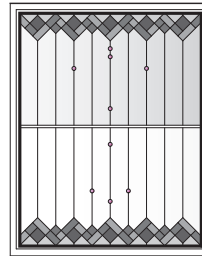

Art Glass Panels - Casement Windows

Taos Panel

P3045

P3545

P4045*

P3050*

P3550*

P4050*