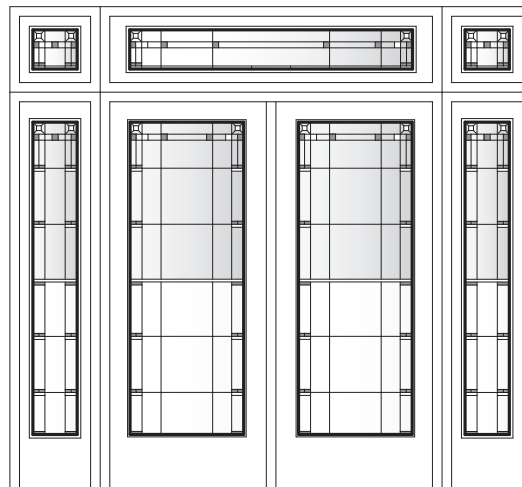

Art Glass Panels - Frenchwood® Doors

Wichita Panels (1993 - January 2018)

Note:

Warranty replacement only. See [Bulletin 02-18](#). See [Accessory Guide 0005169](#). See [standard color](#) palettes.

Wichita Panel - Frenchwood Doors

Frenchwood® Hinged Patio Door Grouping