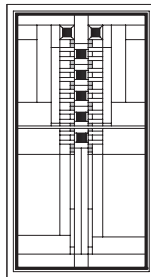

Art Glass Panels - Casement Windows

Prairie Rhythm Panel

P3055*

Prairie Rhythm Panels for Casement Windows

Unit viewed from exterior.