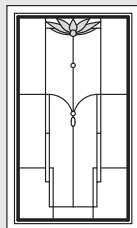

Art Glass Panels - Casement Windows

Lotus Panels

Note:

See [Accessory Guide 0005169](#). See [standard color](#) palettes.

Lotus Panel

CW14

See warnings for large operating casement units.

Lotus Panels for Casement Windows

Unit viewed from exterior.