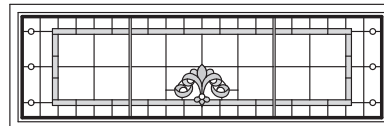

Art Glass Panels - Awning Windows

Victoria Panel

AR551

AR61*

AN551

AN61*

A551

A61*