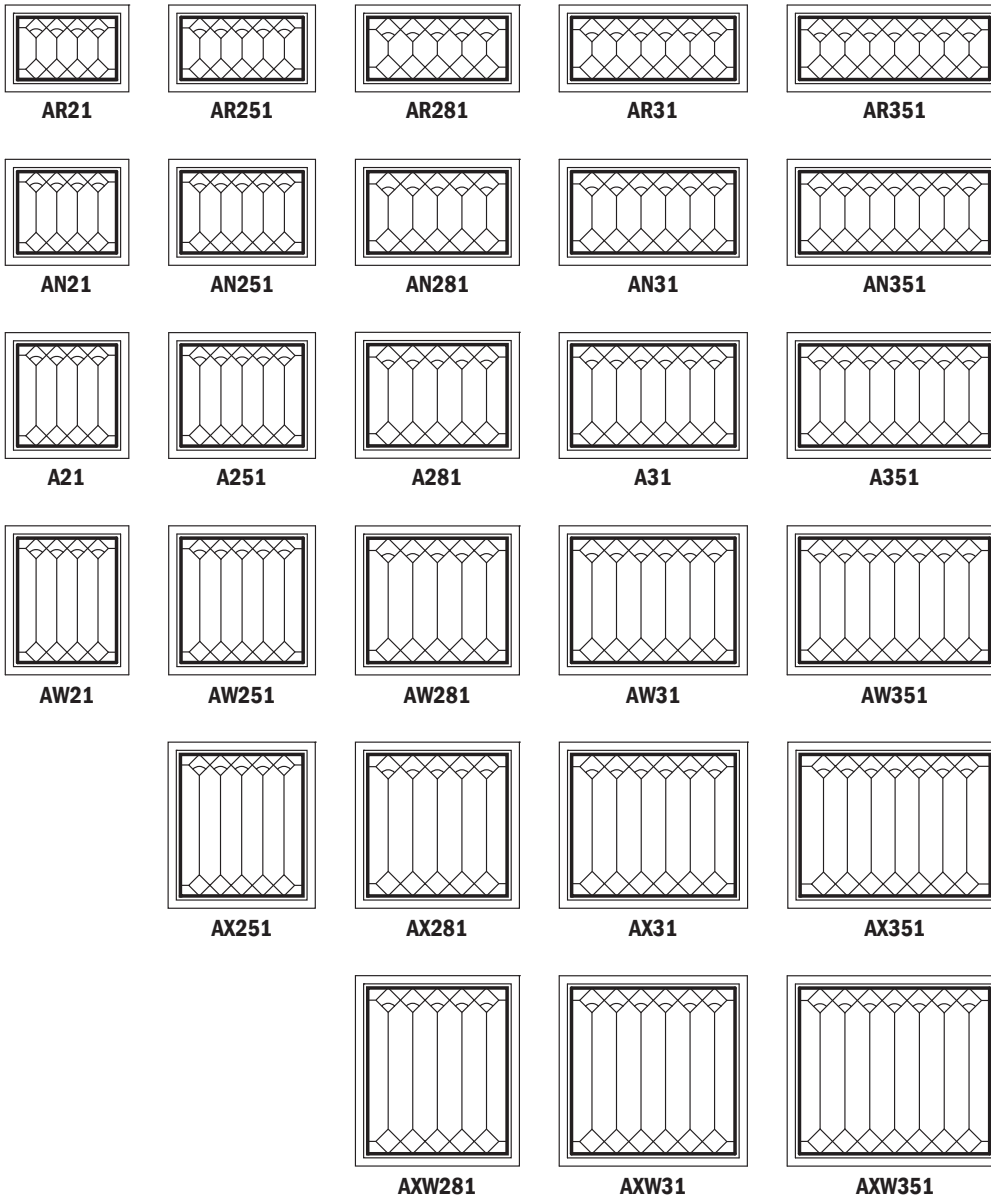

Art Glass Panels - Awning Windows

Diamond Lights Panels

Note:

See [Accessory Guide 0005169](#). See [standard color](#) palettes.

Diamond Lights Panel

Diamond Lights Panels for Awning Windows

Unit viewed from exterior.