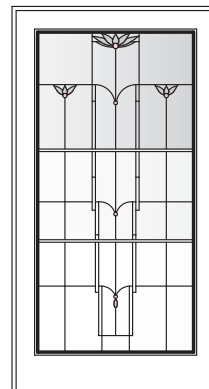

FWG4380S*

Lotus Panels for Frenchwood® Gliding Stationary Sidelights

Unit viewed from exterior.