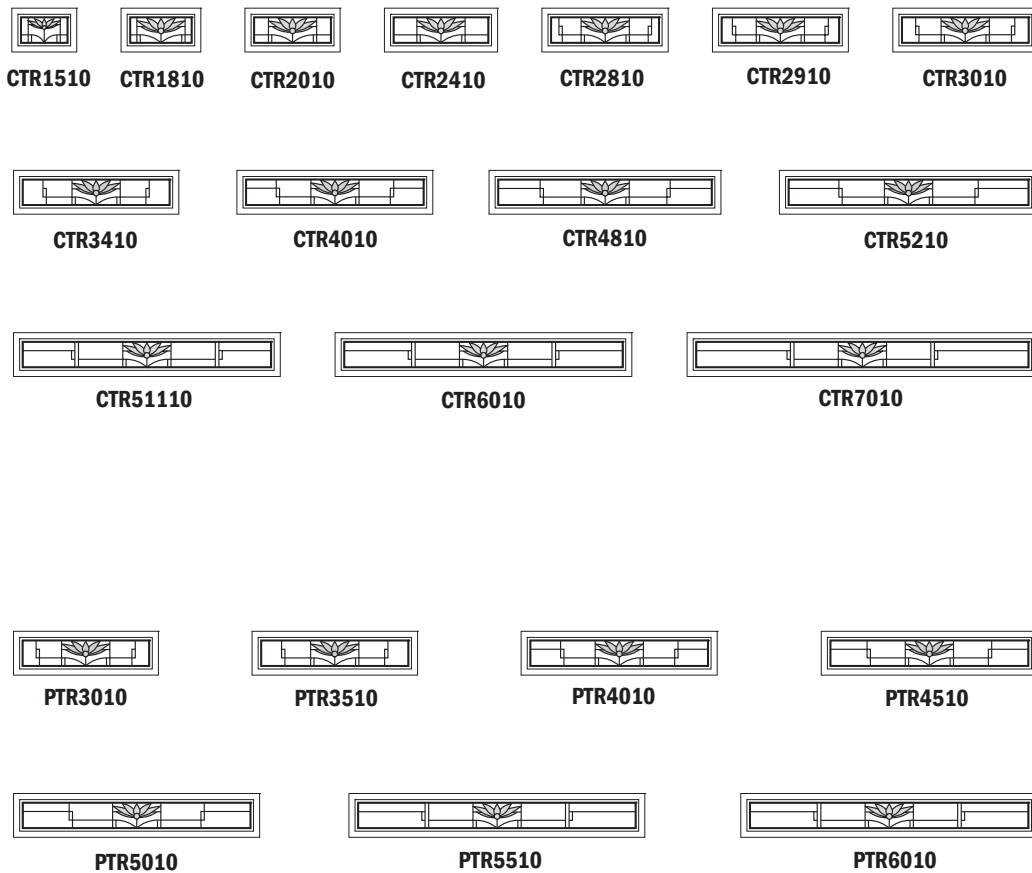

Art Glass Panels - Casement Windows

Lotus Panel

Lotus Panels for Casement Windows

Unit viewed from exterior.