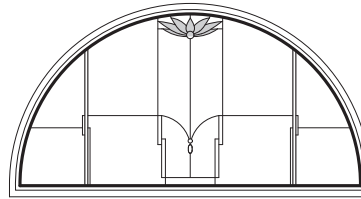

Art Glass Panels - Specialty Windows

Lotus Panel - Circle Top and Elliptical Windows

CTN20

CTN24

CTN28

CTN30

CTN34

CTN28-2*