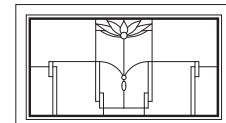

Art Glass Panels - Double-Hung Picture, Sidelight, & Transom Windows

Lotus Panel

TWT3821

Lotus Panels for Double Hung Picture, Sidelights, & Transom Windows

Unit viewed from exterior.