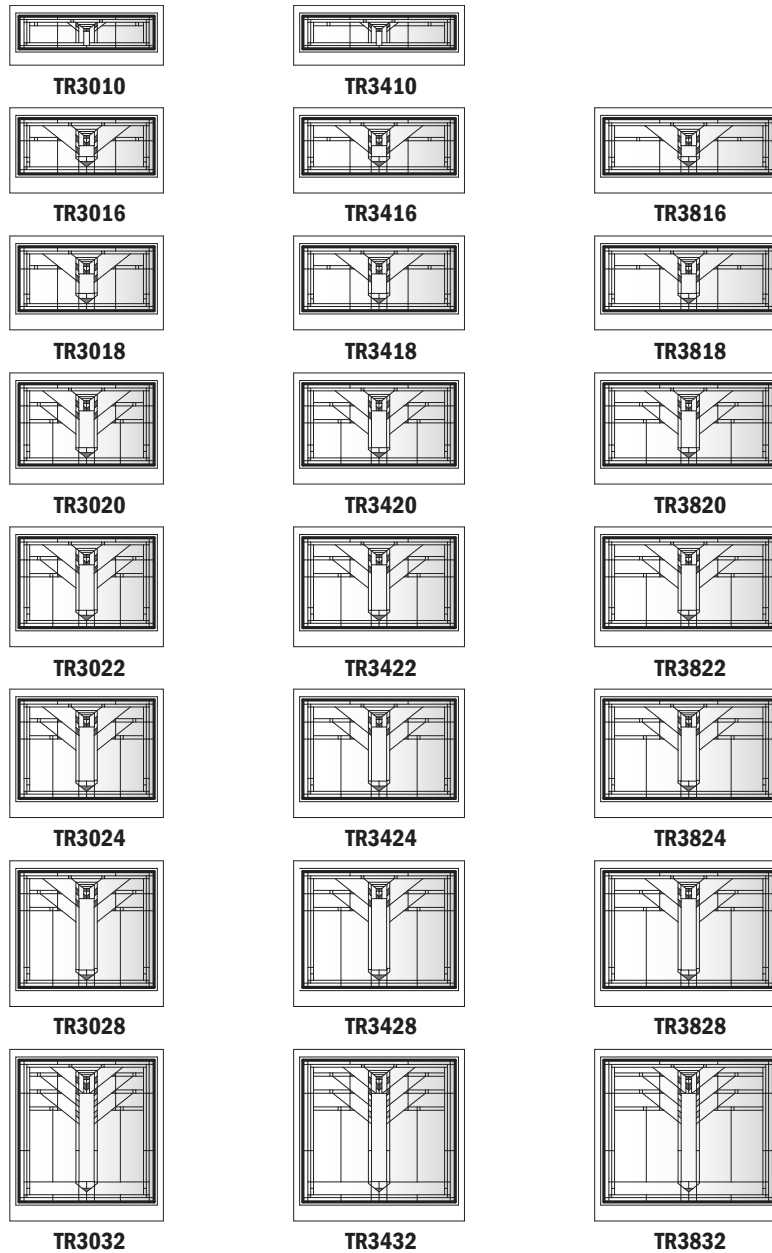

Art Glass Panels - Perma-Shield® Narroline® Picture, Sidelight, & Transom Windows

Eucalyptus Panel

Eucalyptus Panels for Perma-Shield® Narroline® Picture, Sidelights, & Transom Windows

Unit viewed from exterior.