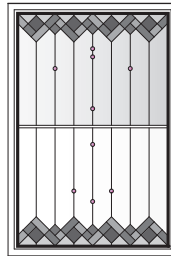

Art Glass Panels - Casement Windows

Taos Panel

P3045

P3545

P4045*

P3050*

P3550*

P4050*