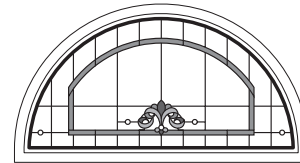

Art Glass Panels - Specialty Windows

Victoria Panels

Note:

See [Accessory Guide 0005169](#). See [standard color](#) palettes.

Victoria Panel - Quarter Round and Circle Top Windows

Specify left (L) or right (R) as viewed from the outside of the quarter round unit.

CTCX2

Victoria Panels for Quarter Round & Circle Top Windows

Unit viewed from exterior.