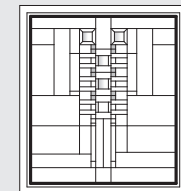

Art Glass Panels - Casement Windows

Prairie Rhythm Panels (1993 - January 2018)

Note:

Warranty replacement only. See [Bulletin 02-18](#). See [Accessory Guide 0005169](#). See [standard color](#) palettes.

Prairie Rhythm Panel

CXW135

See warnings for large operating casement units.

Prairie Rhythm Panels for Casement Windows

Unit viewed from exterior.