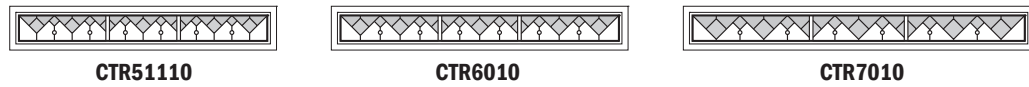

Taos Panels for Casement Windows

Unit viewed from exterior.

Art Glass Panels - Casement Windows

Victoria Panels

Note:
See [Accessory Guide 0005169](#). See [standard color](#) palettes

Victoria Panel

See warnings for large operating casement units.