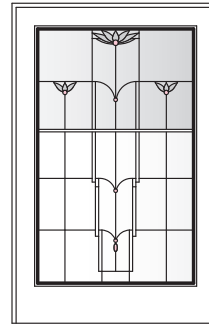

Art Glass Panels - Frenchwood® Doors

Lotus Panel - Frenchwood Gliding Doors / Stationary Sidelights

FWG4368S*

Lotus Panels for Frenchwood® Gliding Stationary Sidelights

Unit viewed from exterior.