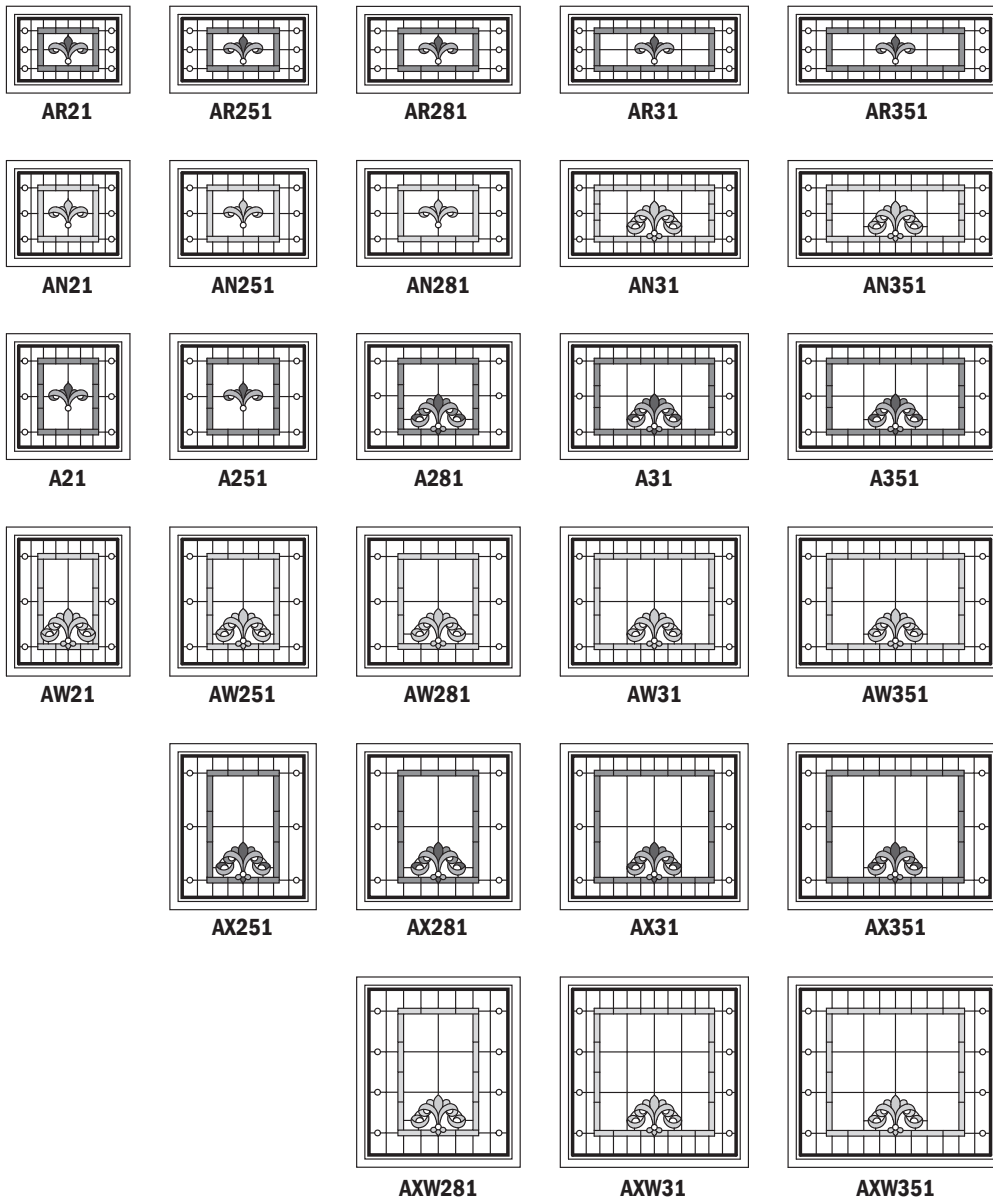

Taos Panels for Awning Windows

Unit viewed from exterior.

Art Glass Panels - Awning Windows

Victoria Panels

Note:

See [Accessory Guide 0005169](#). See [standard color](#) palettes.

Victoria Panel

Victoria Panels for Awning Windows