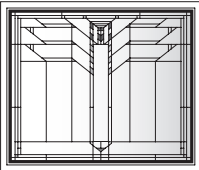

Art Glass Panels - Casement Windows

Eucalyptus Panel

P4035

Eucalyptus Panels for Casement Windows

Unit viewed from exterior.