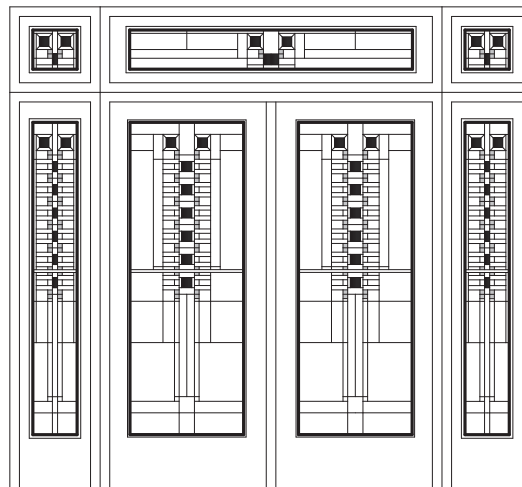

Art Glass Panels - Frenchwood® Doors

Prairie Rhythm Panels (1993 - January 2018)

Note:

Warranty replacement only. See [Bulletin 02-18](#). See [Accessory Guide 0005169](#). See [standard color](#) palettes.

Prairie Rhythm Panel - Frenchwood Doors

Frenchwood® Hinged Patio Door Grouping