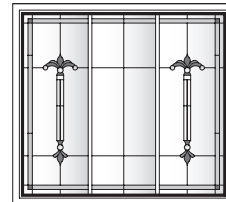

Art Glass Panels - Casement Windows

Regency Panel

P4540*

Regency Panels for Casement Windows

Unit viewed from exterior.