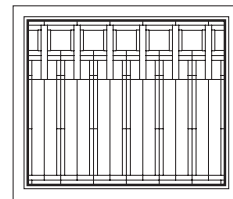

TWT3831

Colonnade Panels for Double Hung Picture, Sidelights, & Transom Windows

Unit viewed from exterior.