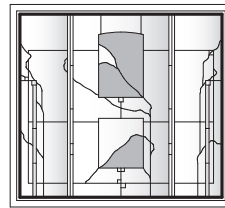

AP452*

See warnings for large operating awning units.