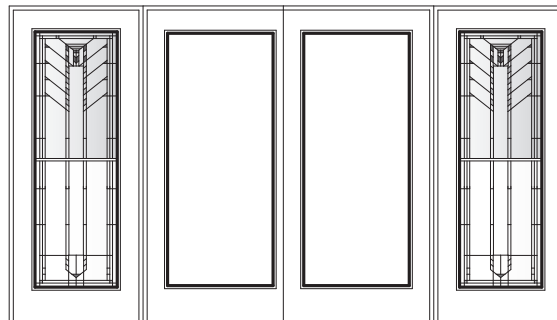

Frenchwood® Gliding Patio Door with Stationary Sidelights

Eucalyptus Panels for Frenchwood® Doors

Unit viewed from exterior.