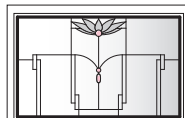

Art Glass Panels - Double-Hung Picture, Sidelight, & Transom Windows

Lotus Panel

DHT3421

Lotus Panels for Double Hung Picture, Sidelights, & Transom Windows

Unit viewed from exterior.