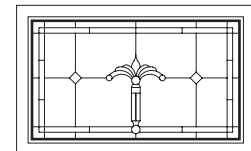

Art Glass Panels - Double-Hung Picture, Sidelight, & Transom Windows

Regency Panel

TWT3823

Regency Panels for Double Hung Picture, Sidelights, & Transom Windows

Unit viewed from exterior.