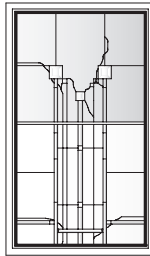

Art Glass Panels - Casement Windows

Affinity Panel

P3050*

Affinity Panels for Casement Windows

Unit viewed from exterior.