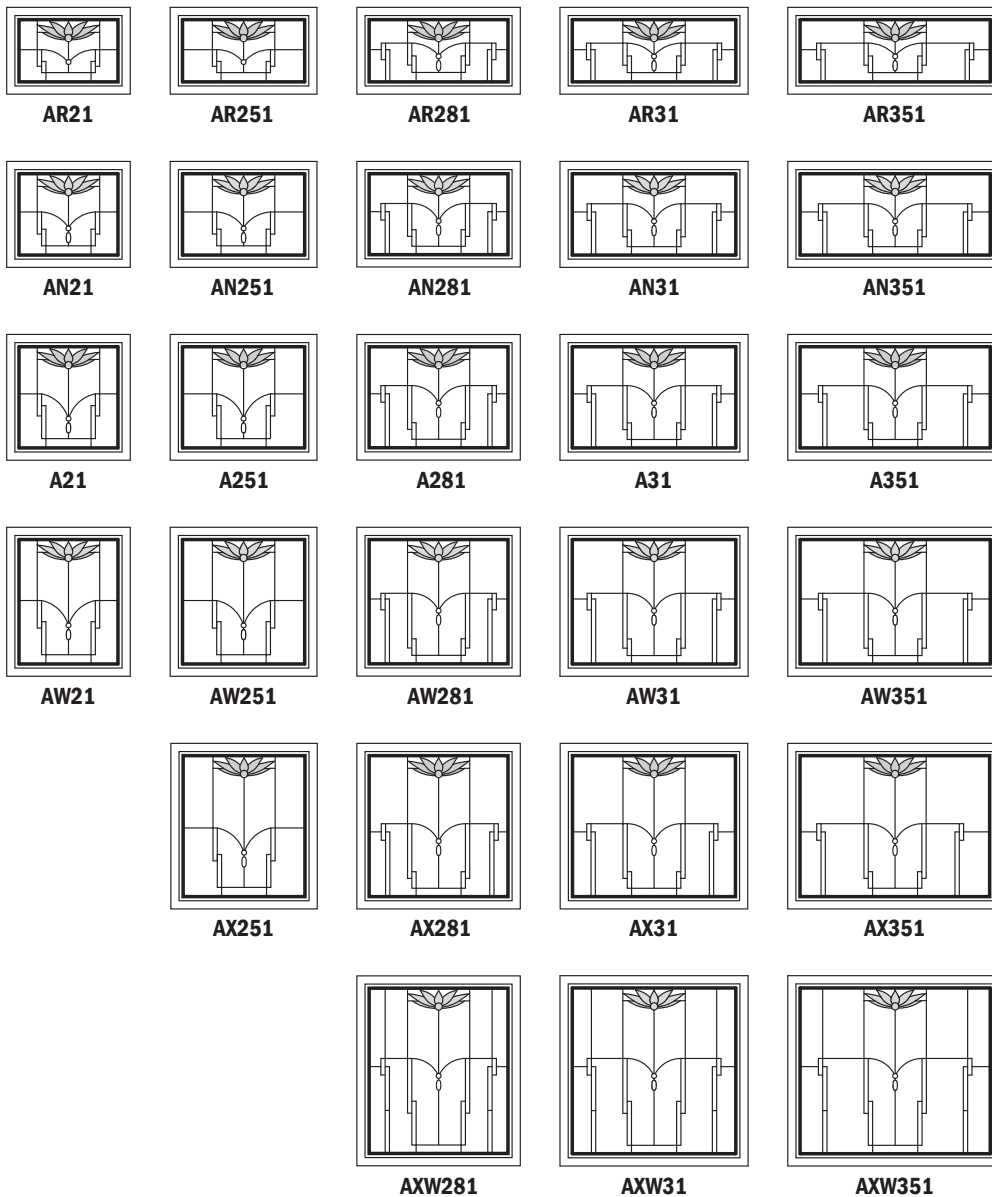

AP52*

Diamond Lights Panels for Awning Windows

Unit viewed from exterior.

Art Glass Panels - Awning Windows

Lotus Panels

Note:
See [Accessory Guide 0005169](#). See [standard color](#) palettes.

Lotus Panel