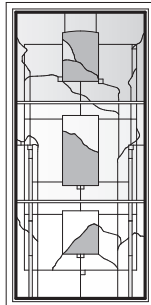

Art Glass Panels - Awning Windows

Harmonics Panel

See warnings for large operating awning units.

See warnings for large operating awning units.

AP33*

Harmonics Panels for Awning Windows

Unit viewed from exterior.