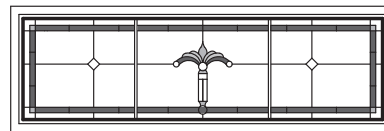

Art Glass Panels - Awning Windows

Regency Panel

AR551

AR61

AN551

AN61

A551

A61