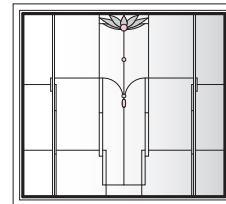

AP452*

See warnings for large operating awning units.