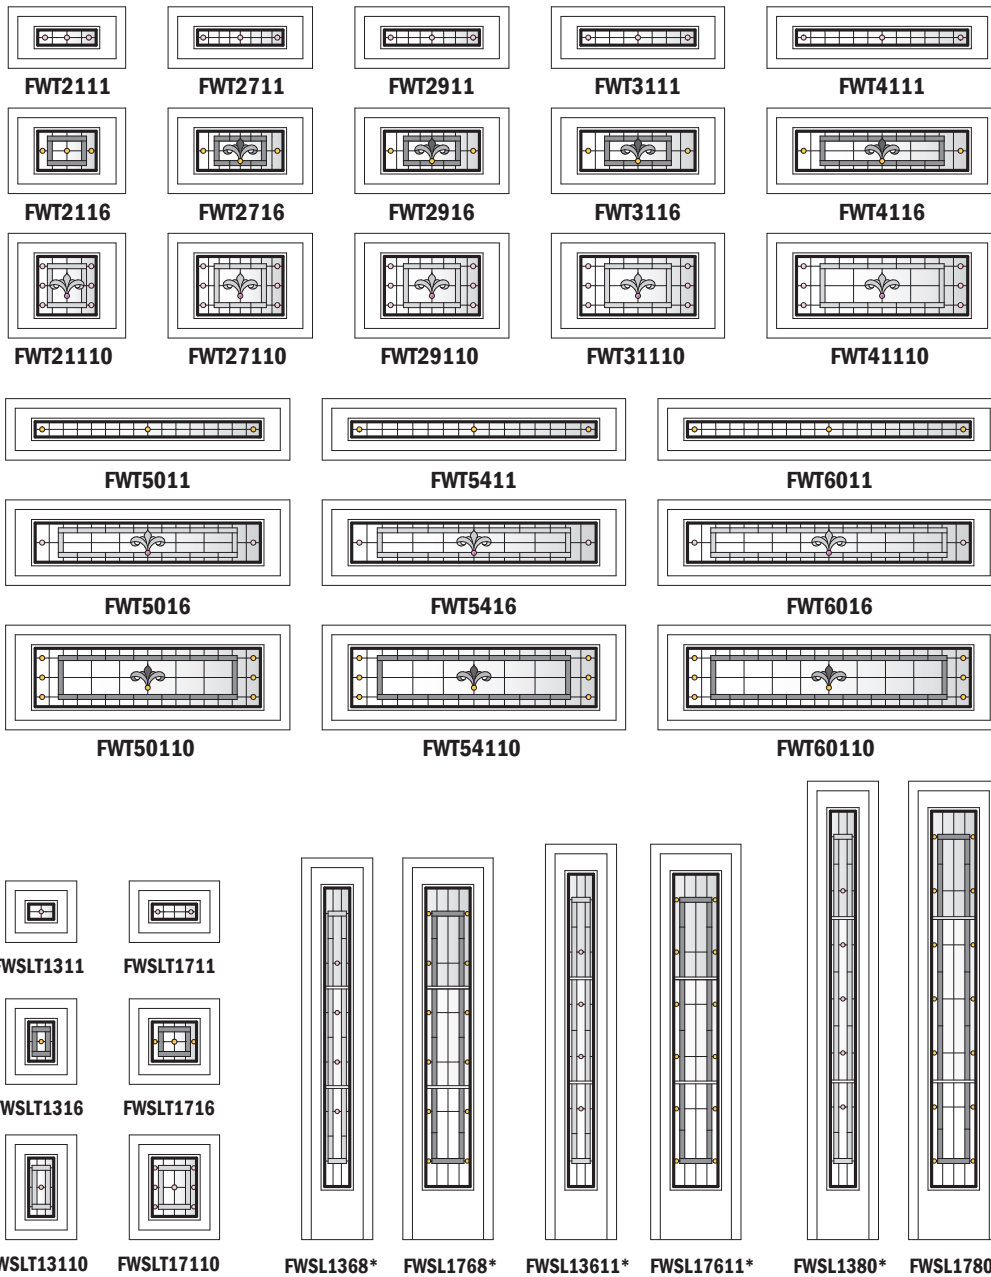

Art Glass Panels - Frenchwood® Doors

Victoria Panel - Frenchwood Doors / Sidelights and Transoms

Victoria Panels for Frenchwood® Doors Sidelights and Transoms

Unit viewed from exterior.