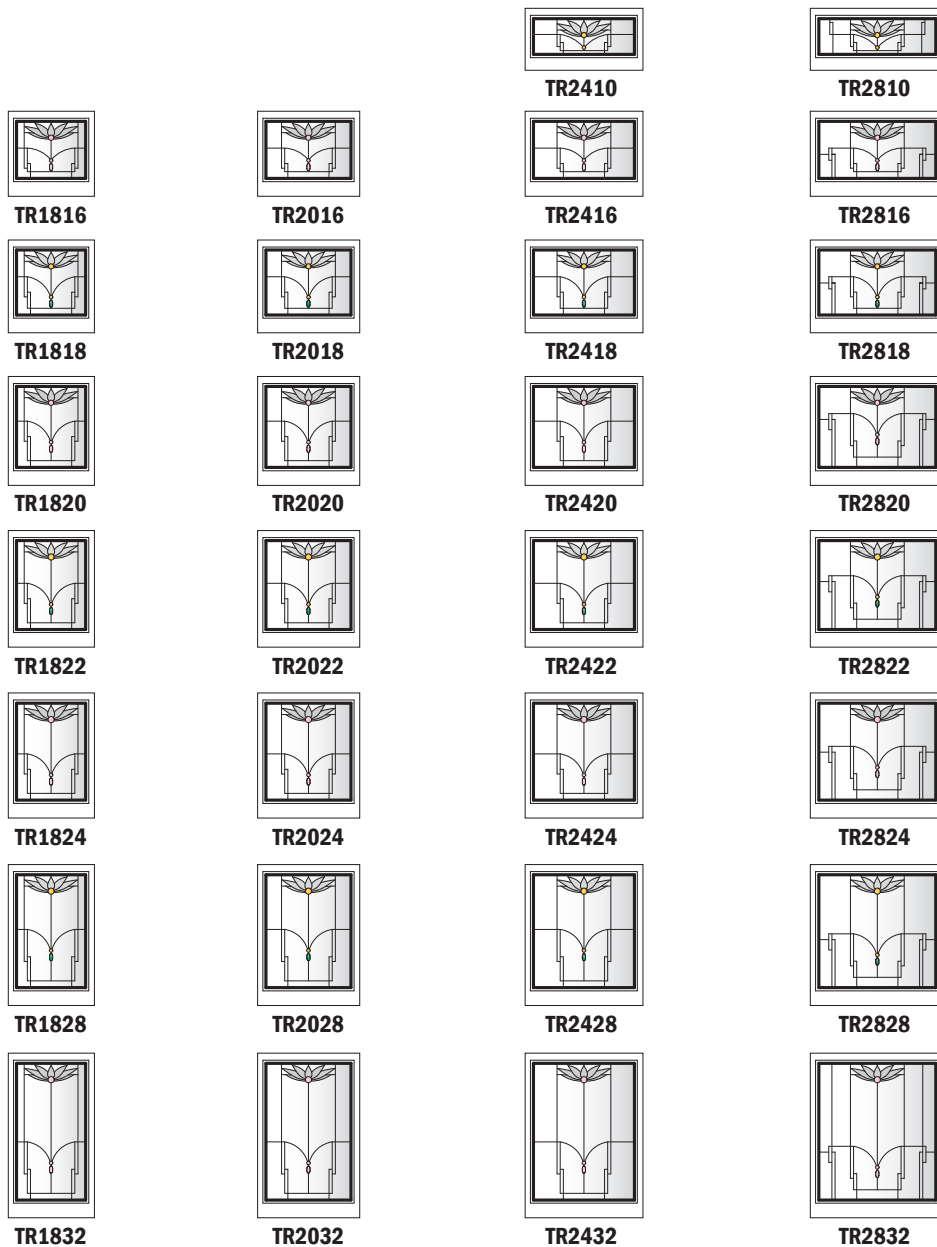

Lotus Panels

Note:
See [Accessory Guide 0005169](#). See [standard color](#) palettes.

Lotus Panel

Lotus Panels for Perma-Shield® Narroline® Picture, Sidelights, & Transom Windows

Unit viewed from exterior.