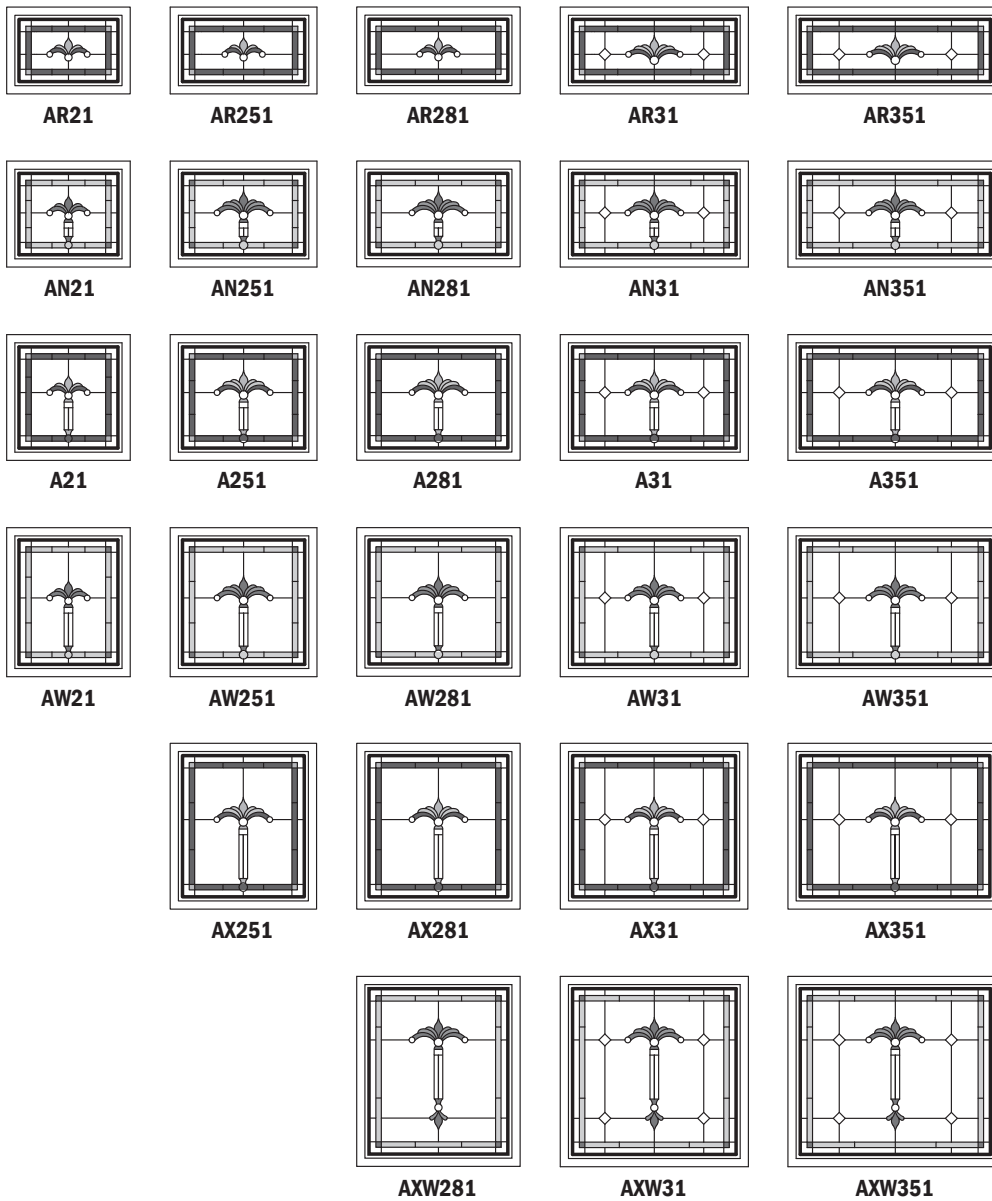

AP52*

Lotus Panels for Awning Windows

Unit viewed from exterior.

Art Glass Panels - Awning Windows

Regency Panels

Note:
See [Accessory Guide 0005169](#). See [standard color](#) palettes.

Regency Panel

Regency Panels for Awning Windows