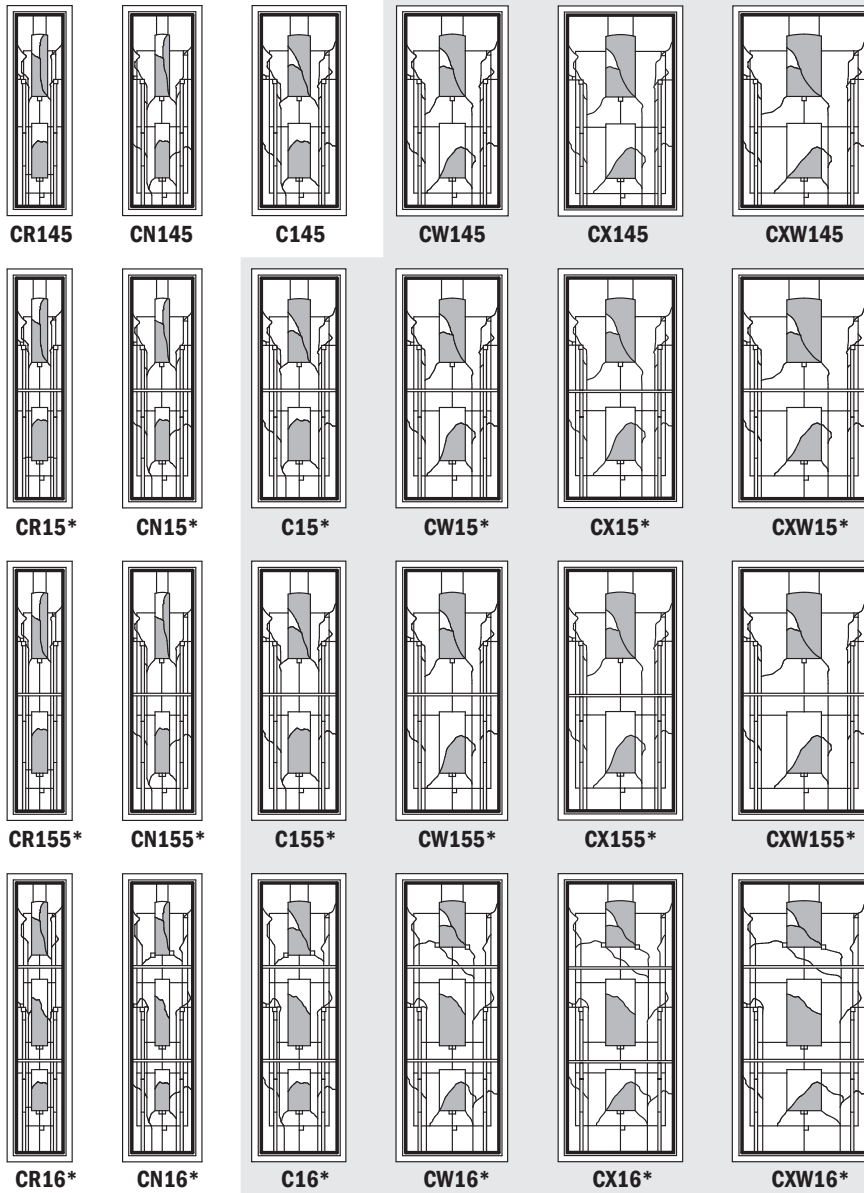

Art Glass Panels - Casement Windows

Harmonics Panel

See warnings for large operating casement units.

Harmonics Panels for Casement Windows

Unit viewed from exterior.