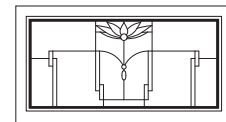

Art Glass Panels - Double-Hung Picture, Sidelight, & Transom Windows

Lotus Panel

TWT3811

Lotus Panels for Double Hung Picture, Sidelights, & Transom Windows

Unit viewed from exterior.