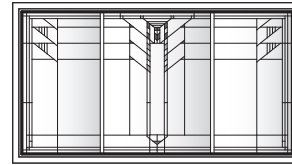

Eucalyptus Panels for Casement Windows

Unit viewed from exterior.

Art Glass Panels - Casement Windows

Eucalyptus Panel

CXW13S

CP3535

CP235

CP335*