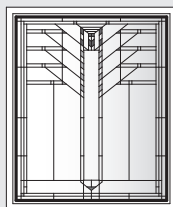

Art Glass Panels - Awning Windows

Eucalyptus Panel

See warnings for large operating awning units.

AP352

See warnings for large operating awning units.

Eucalyptus Panels for Awning Windows

Unit viewed from exterior.