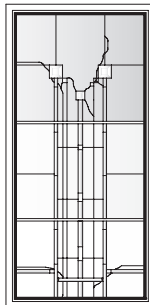

Art Glass Panels - Casement Windows

Affinity Panel

P3060*

Affinity Panels for Casement Windows

Unit viewed from exterior.