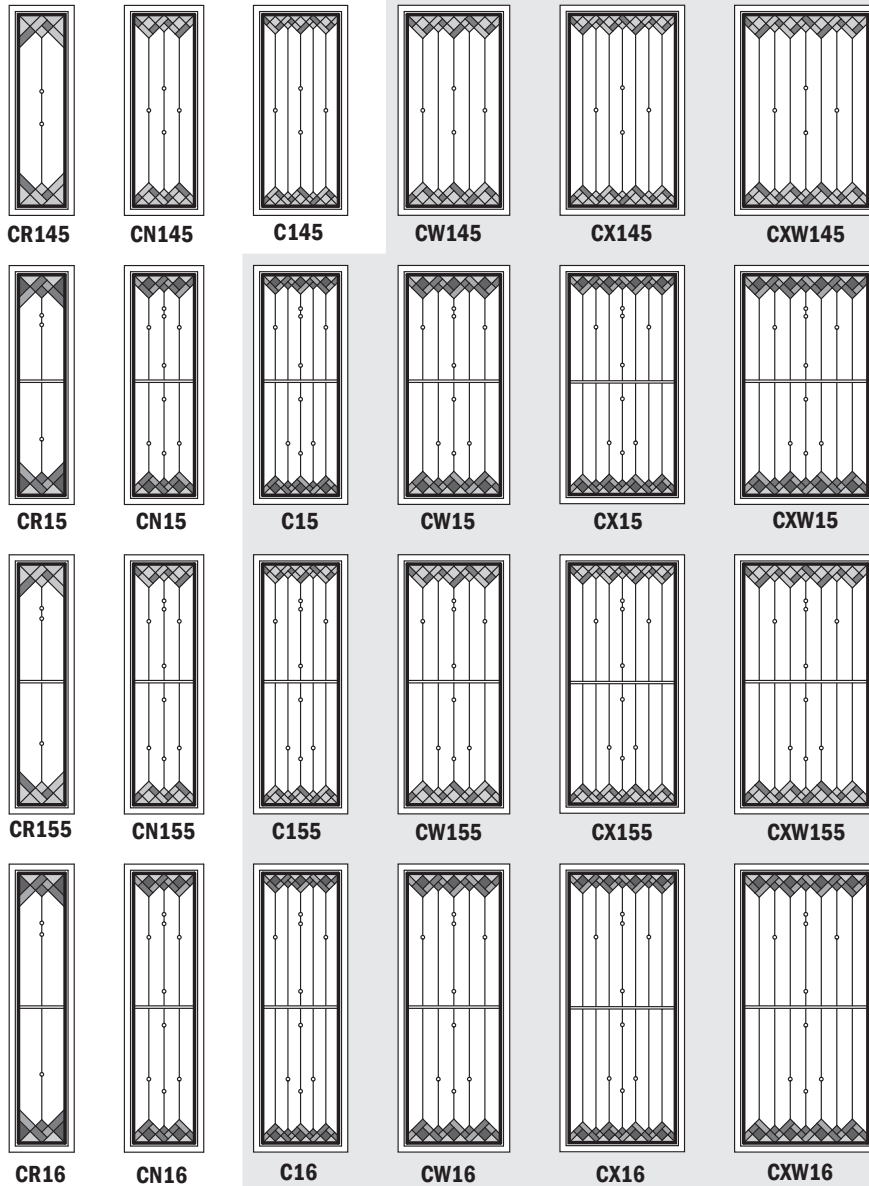

Taos Panel

See warnings for large operating casement units.

Taos Panels for Casement Windows

Unit viewed from exterior.

Art Glass Panels - Casement Windows

Taos Panel

See warnings for large operating casement units.