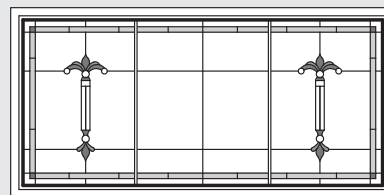

AXW61

See warnings for large operating awning units.

Regency Panels for Awning Windows

Unit viewed from exterior.