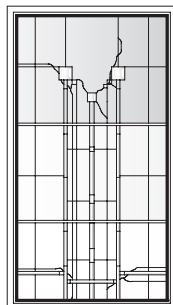

P3560*

Affinity Panels for Casement Windows

Unit viewed from exterior.