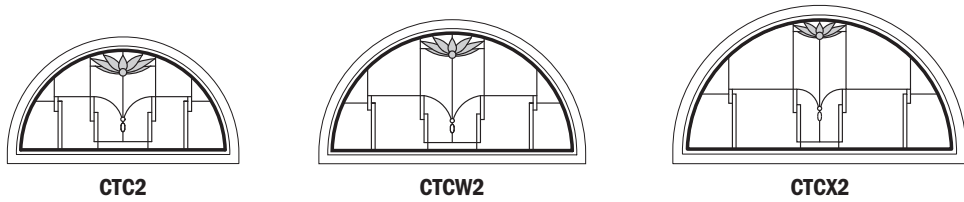

Lotus Panels for Quarter Round & Circle Top Windows

Unit viewed from exterior.