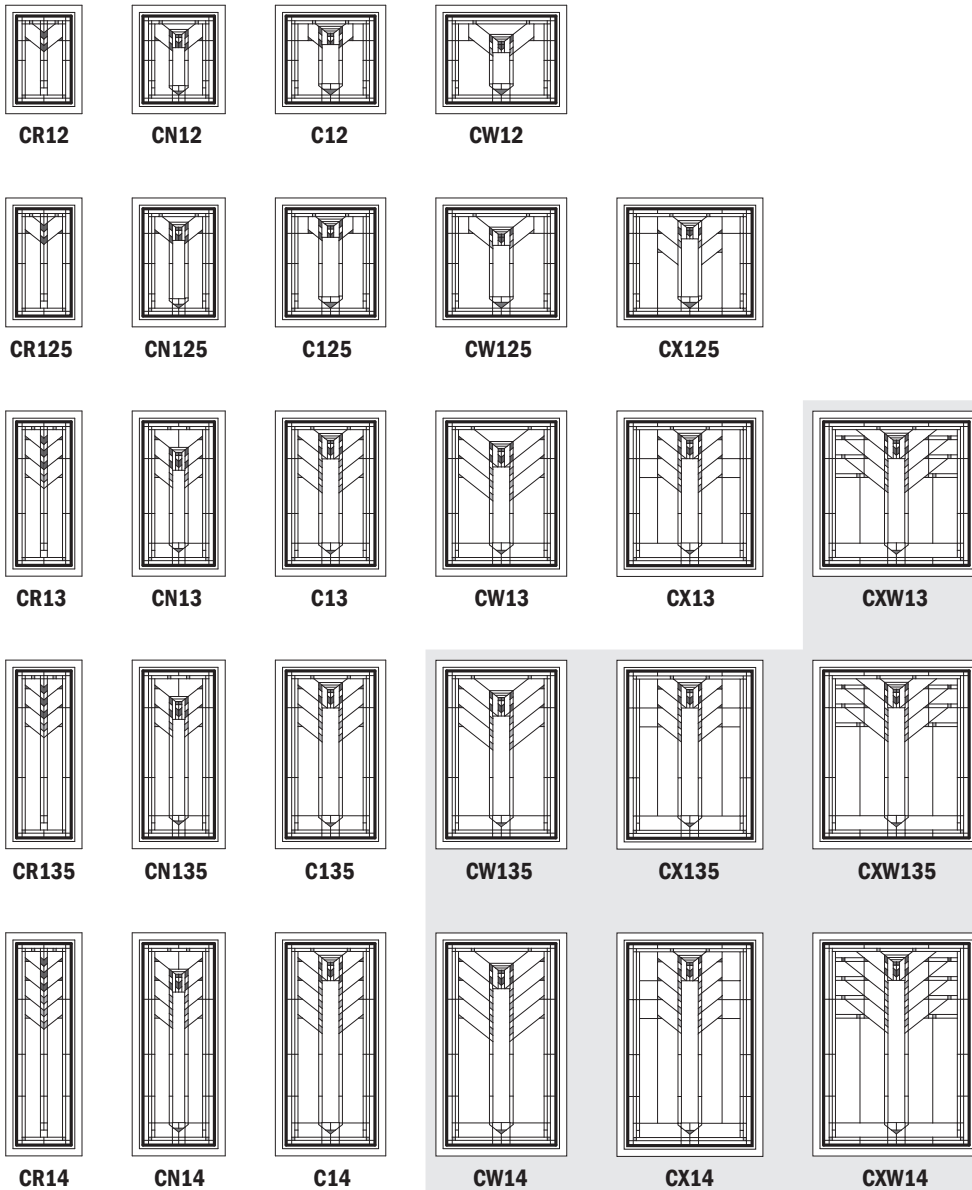

Art Glass Panels - Casement Windows

Eucalyptus Panels (1993 - January 2018)

Note:

Warranty replacement only. See [Bulletin 02-18](#). See [Accessory Guide 0005169](#). See [standard color](#) palettes.

Eucalyptus Panel

See warnings for large operating casement units.

Eucalyptus Panels for Casement Windows

Unit viewed from exterior.