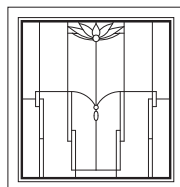

TWT3031

TWT3431

TWT3831

Lotus Panels for Double Hung Picture, Sidelights, & Transom Windows

Unit viewed from exterior.

Art Glass Panels - Double-Hung Picture, Sidelight, & Transom Windows

Regency Panels

Note: