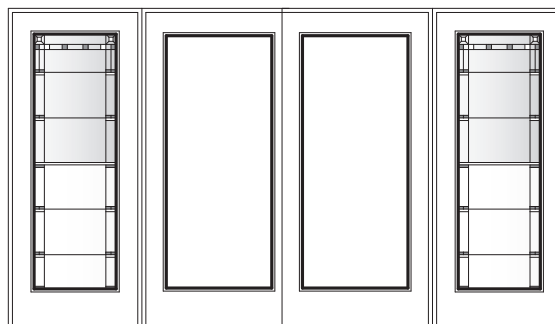

Frenchwood® Gliding Patio Door with Stationary Sidelights

Wichita Panels for Frenchwood® Doors

Unit viewed from exterior.