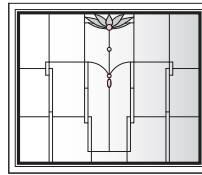

Art Glass Panels - Casement Windows

Lotus Panel

P4035

Lotus Panels for Casement Windows

Unit viewed from exterior.