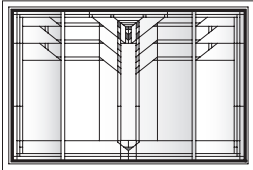

Art Glass Panels - Casement Windows

Eucalyptus Panel

P5035*

Eucalyptus Panels for Casement Windows

Unit viewed from exterior.