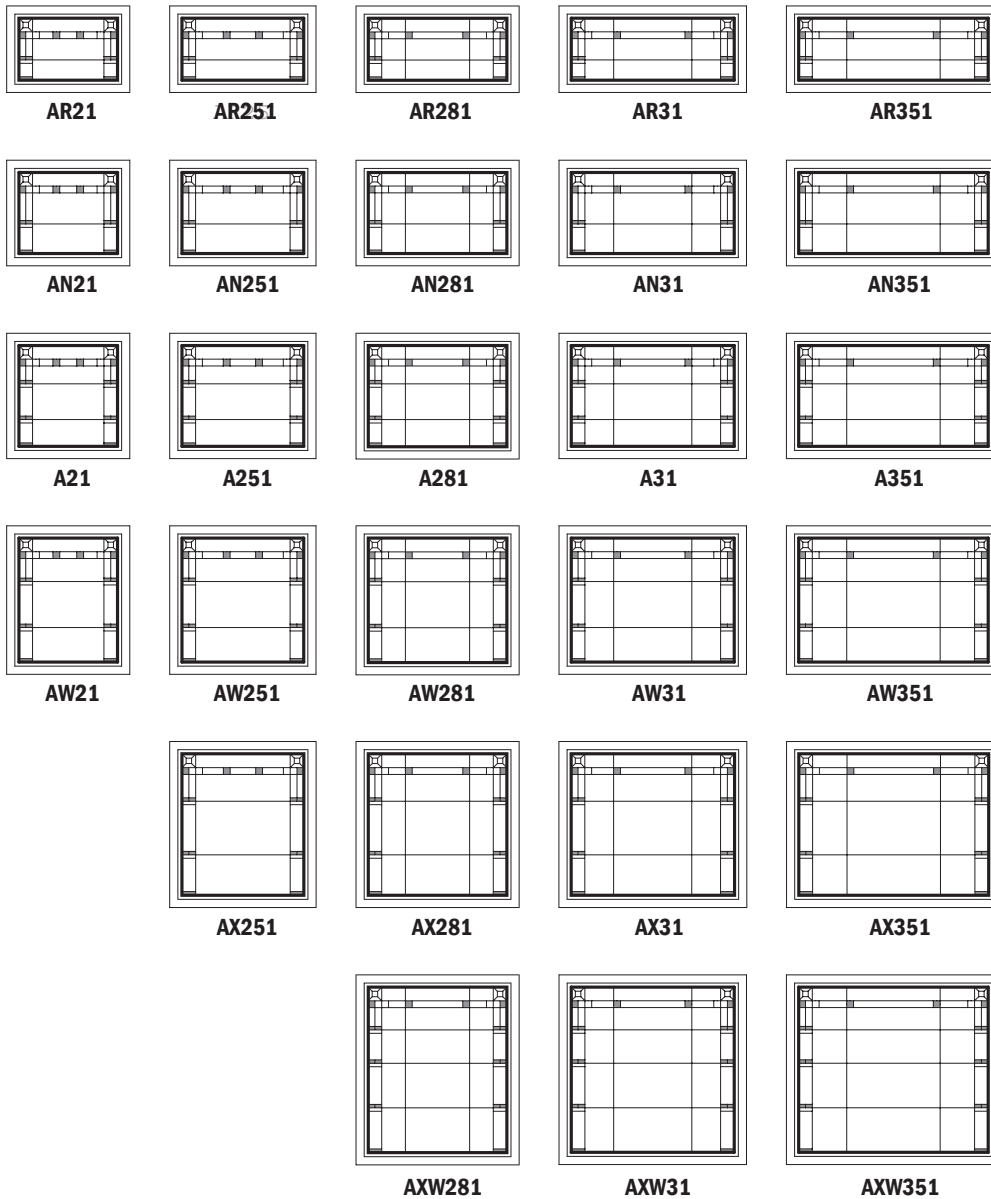

Art Glass Panels - Awning Windows

Wichita Panels (1993 - January 2018)

Note:

Warranty replacement only. See [Bulletin 02-18](#). See [Accessory Guide 0005169](#). See [standard color](#) palettes.

Wichita Panel

Wichita Panels for Awning Windows

Unit viewed from exterior.