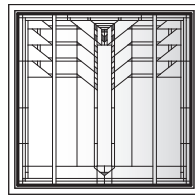

Art Glass Panels - Casement Windows

Eucalyptus Panel

CXW13S

CP24*

Eucalyptus Panels for Casement Windows

Unit viewed from exterior.