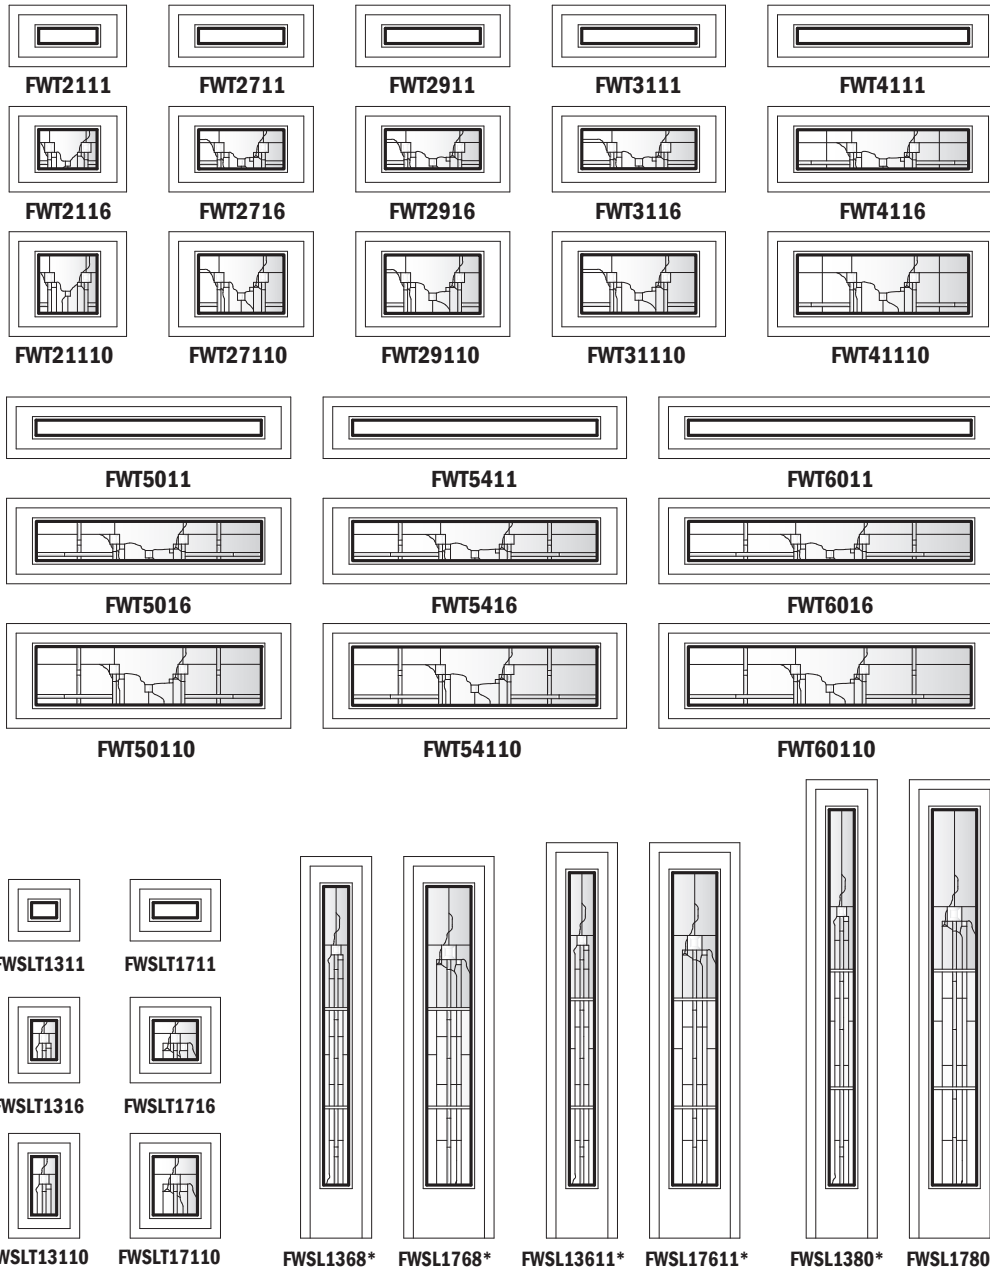

Art Glass Panels - Frenchwood® Doors

Affinity Panel - Frenchwood Doors / Sidelights and Transoms

Affinity Panels for Frenchwood® Doors Sidelights and Transoms

Unit viewed from exterior.