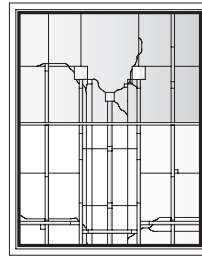

Art Glass Panels - Casement Windows

Affinity Panel

P4050*

Affinity Panels for Casement Windows

Unit viewed from exterior.