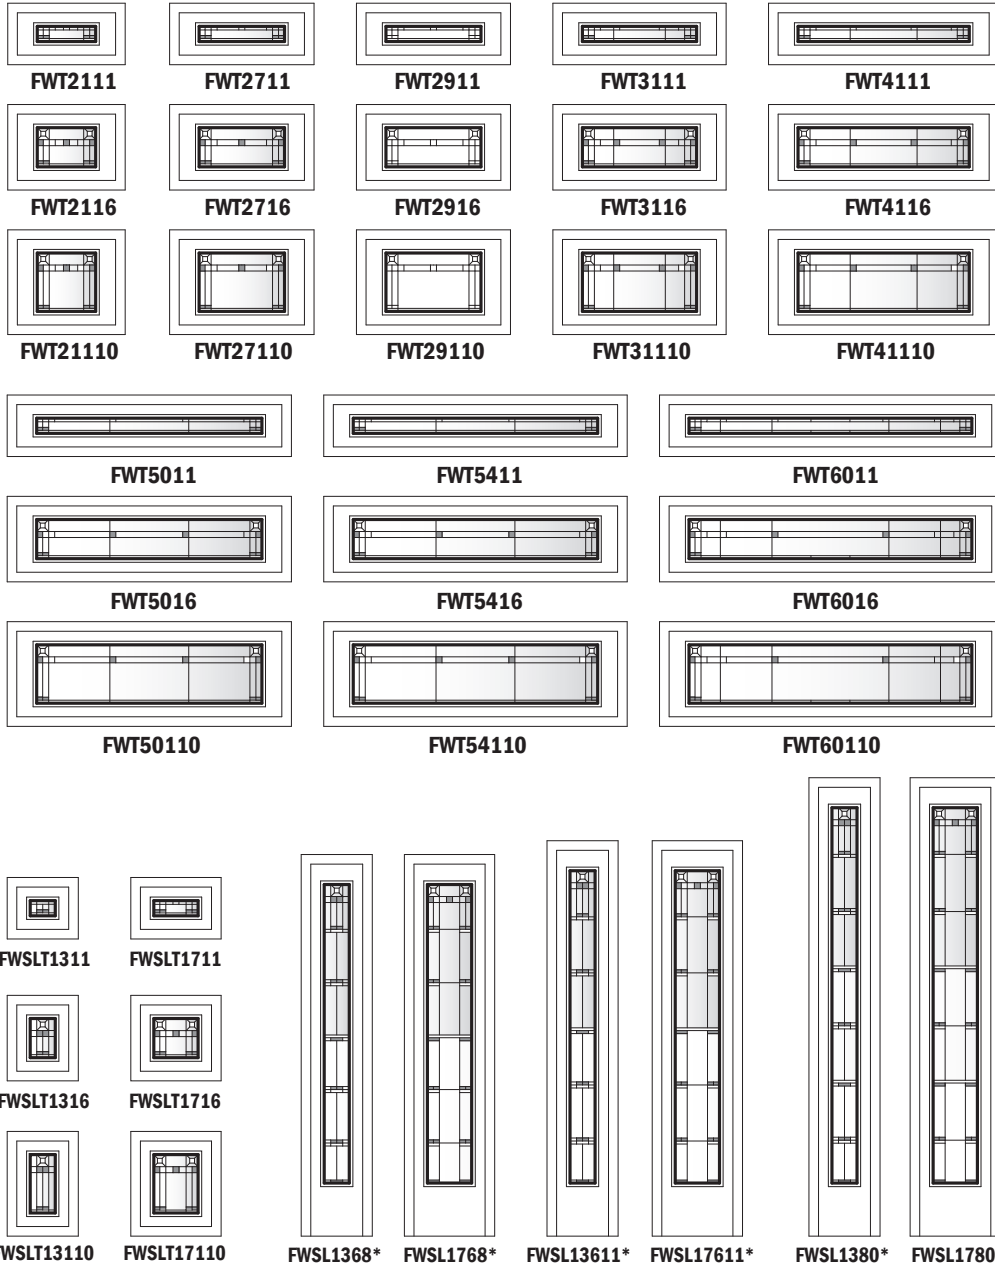

Art Glass Panels - Frenchwood® Doors

Wichita Panel - Frenchwood Doors / Sidelights and Transoms

Wichita Panels for Frenchwood® Doors Sidelights and Transoms

Unit viewed from exterior.