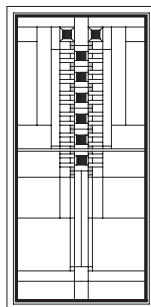

Art Glass Panels - Casement Windows

Prairie Rhythm Panel

P3060*

Prairie Rhythm Panels for Casement Windows

Unit viewed from exterior.