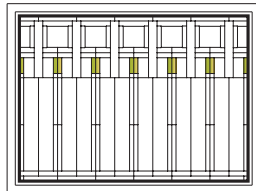

Art Glass Panels - Awning Windows

Colonnade Panel

AXW41

See warnings for large operating awning units.

Colonnade Panels for Awning Windows

Unit viewed from exterior.