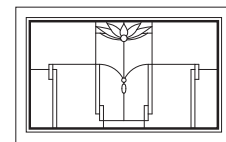

Art Glass Panels - Double-Hung Picture, Sidelight, & Transom Windows

Lotus Panel

TWT3823

Lotus Panels for Double Hung Picture, Sidelights, & Transom Windows

Unit viewed from exterior.