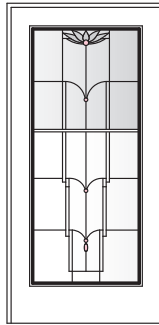

Art Glass Panels - Frenchwood® Doors

Lotus Panel - Frenchwood Gliding Doors / Stationary Sidelights

FWG3368S*

Lotus Panels for Frenchwood® Gliding Stationary Sidelights

Unit viewed from exterior.