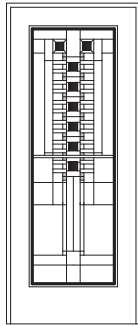

Art Glass Panels - Frenchwood® Doors

Prairie Rhythm Panel - Frenchwood Gliding Doors / Stationary Sidelights

FWG2968S*