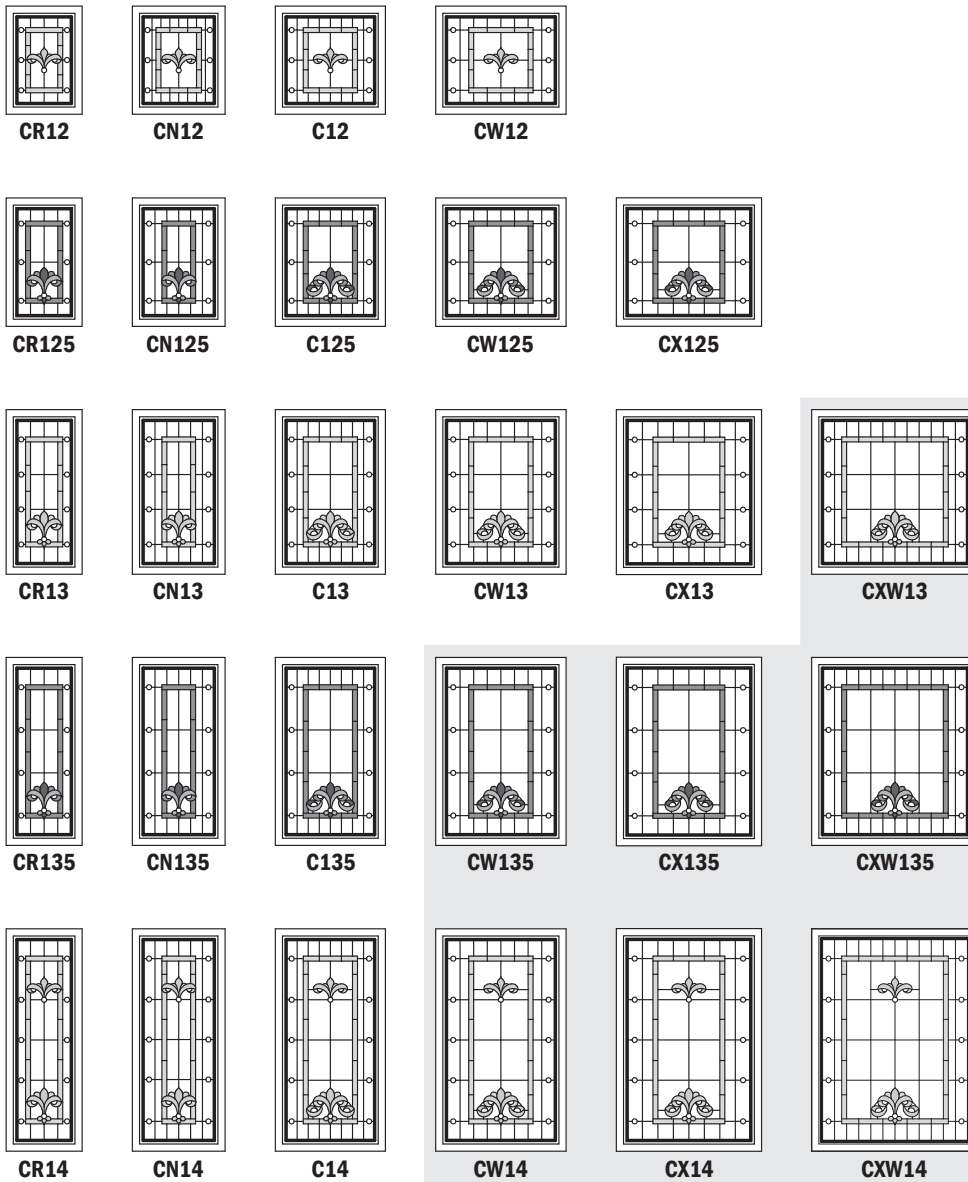

Taos Panels for Casement Windows

Unit viewed from exterior.

Art Glass Panels - Casement Windows

Victoria Panels

Note:
See [Accessory Guide 0005169](#). See [standard color](#) palettes

Victoria Panel

See warnings for large operating casement units.