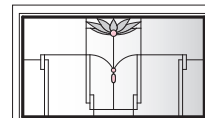

Art Glass Panels - Double-Hung Picture, Sidelight, & Transom Windows

Lotus Panel

DHT3821

Lotus Panels for Double Hung Picture, Sidelights, & Transom Windows

Unit viewed from exterior.