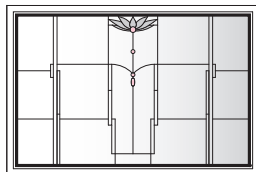

Art Glass Panels - Casement Windows

Lotus Panel

P5035

Lotus Panels for Casement Windows

Unit viewed from exterior.