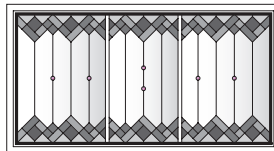

Art Glass Panels - Casement Windows

Taos Panel

P5530*

Taos Panels for Casement Windows

Unit viewed from exterior.