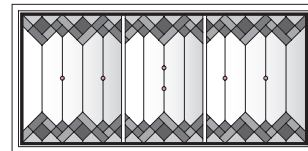

Art Glass Panels - Casement Windows

Taos Panel

P6030*

Taos Panels for Casement Windows

Unit viewed from exterior.