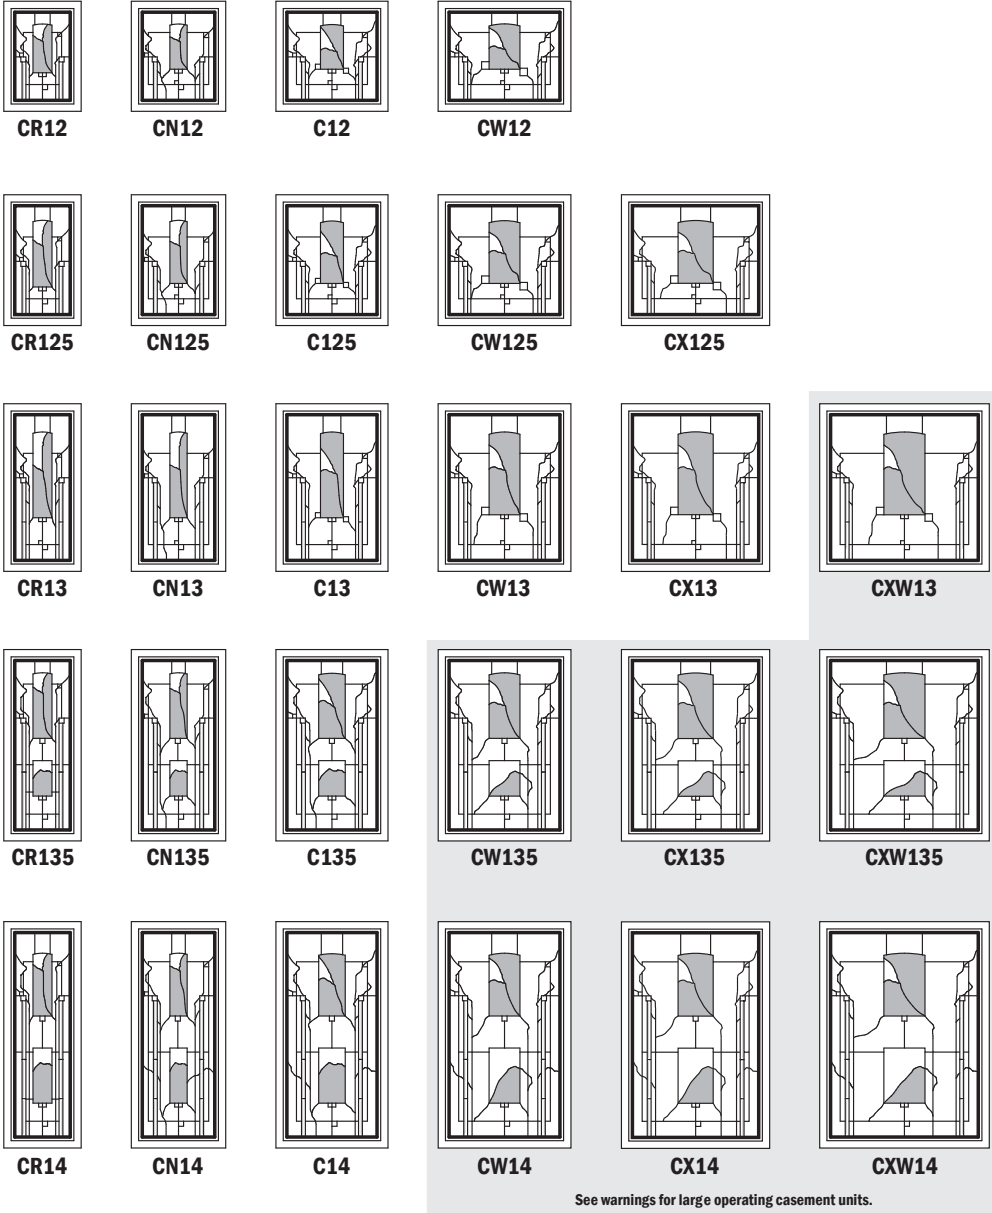

Affinity Panels for Casement Windows

Unit viewed from exterior.

Art Glass Panels - Casement Windows

Harmonics Panels

Note:
See [Accessory Guide 0005169](#). See [standard color](#) palettes.

Harmonics Panel