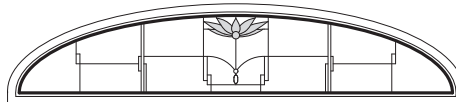

ET8*

Lotus Panels for Circle Top & Elliptical Windows

Unit viewed from exterior.