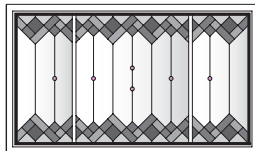

Art Glass Panels - Casement Windows

Taos Panel

P5030*

Taos Panels for Casement Windows

Unit viewed from exterior.