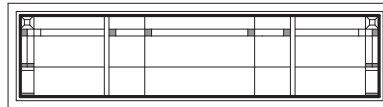

Wichita Panels for Awning Windows

Unit viewed from exterior.

Art Glass Panels - Awning Windows

Wichita Panel

AR551

AR61*

AN551

AN61*