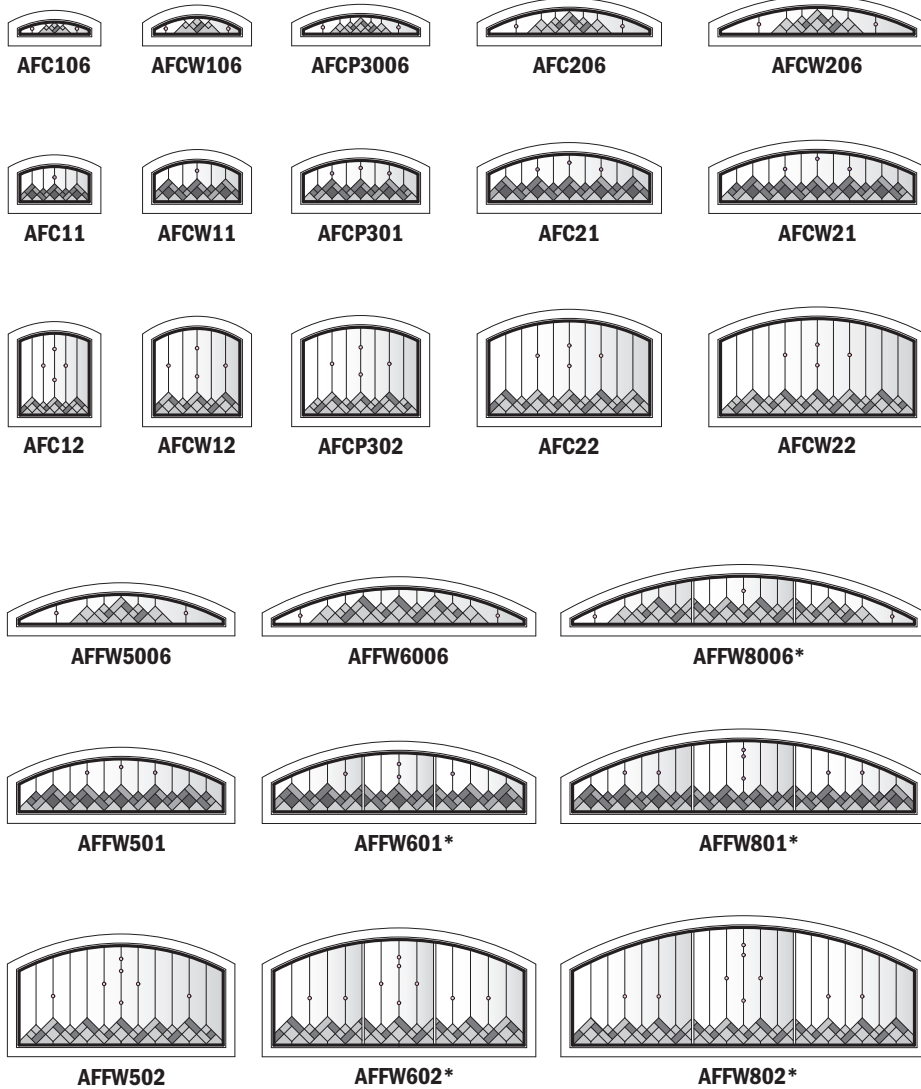

Art Glass Panels - Specialty Windows

Taos Panel - Arch Windows

Taos Panels for Arch Windows

Unit viewed from exterior.