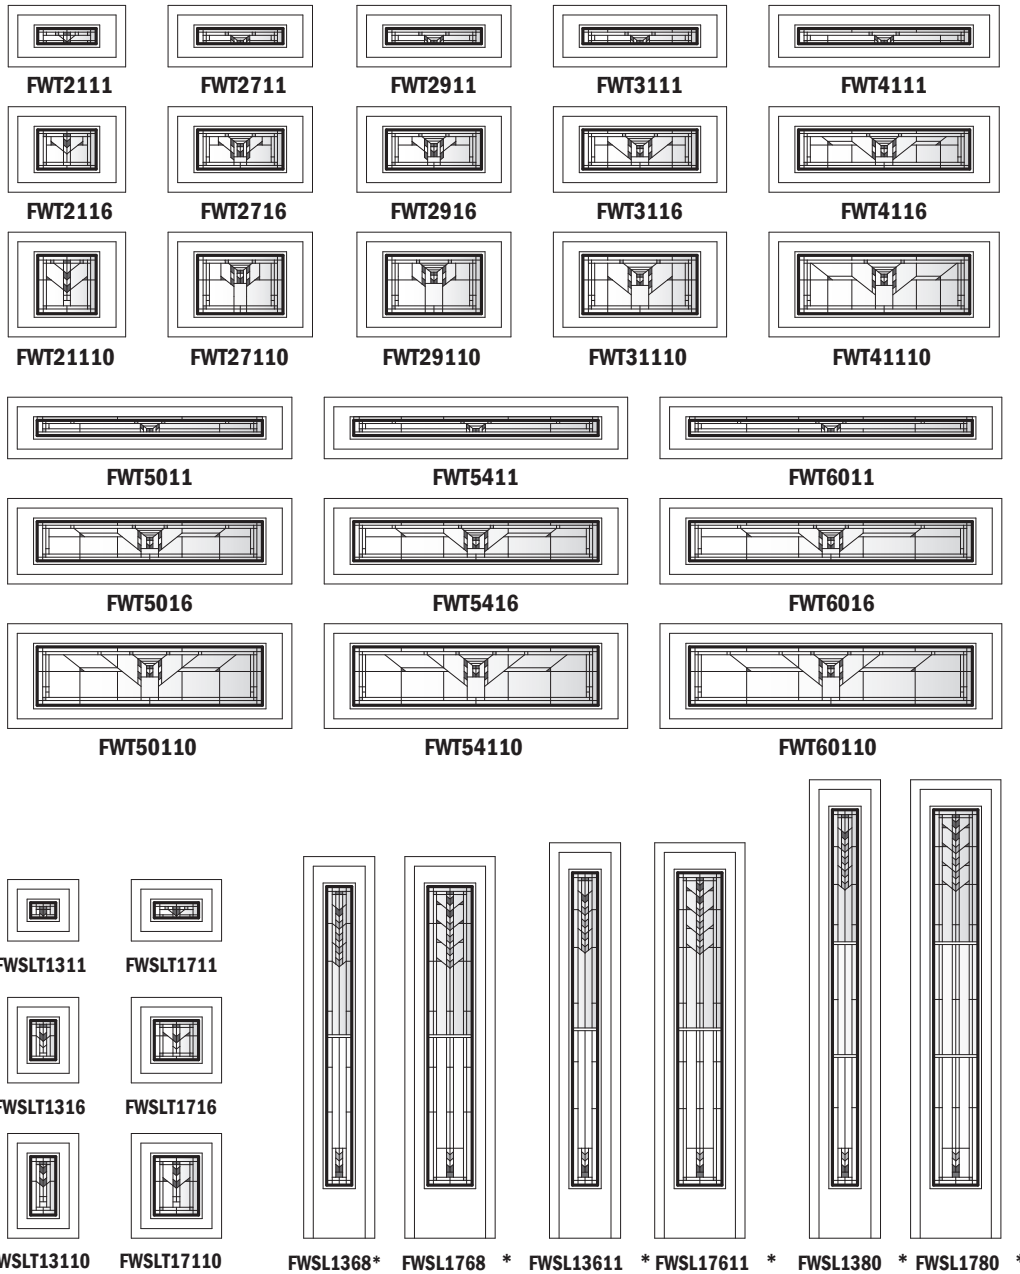

Art Glass Panels - Frenchwood® Doors

Eucalyptus Panel - Frenchwood Doors / Sidelights and Transoms

Eucalyptus Panels for Frenchwood® Doors Sidelights and Transoms

Unit viewed from exterior.