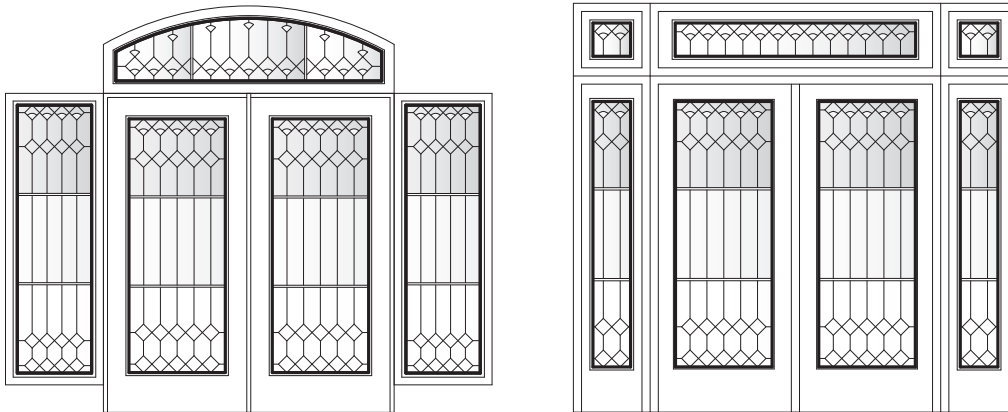

Art Glass Panels - Frenchwood® Doors

Diamond Lights Panels

Diamond Lights Panel - Frenchwood Doors

Frenchwood® Hinged Patio Door Grouping