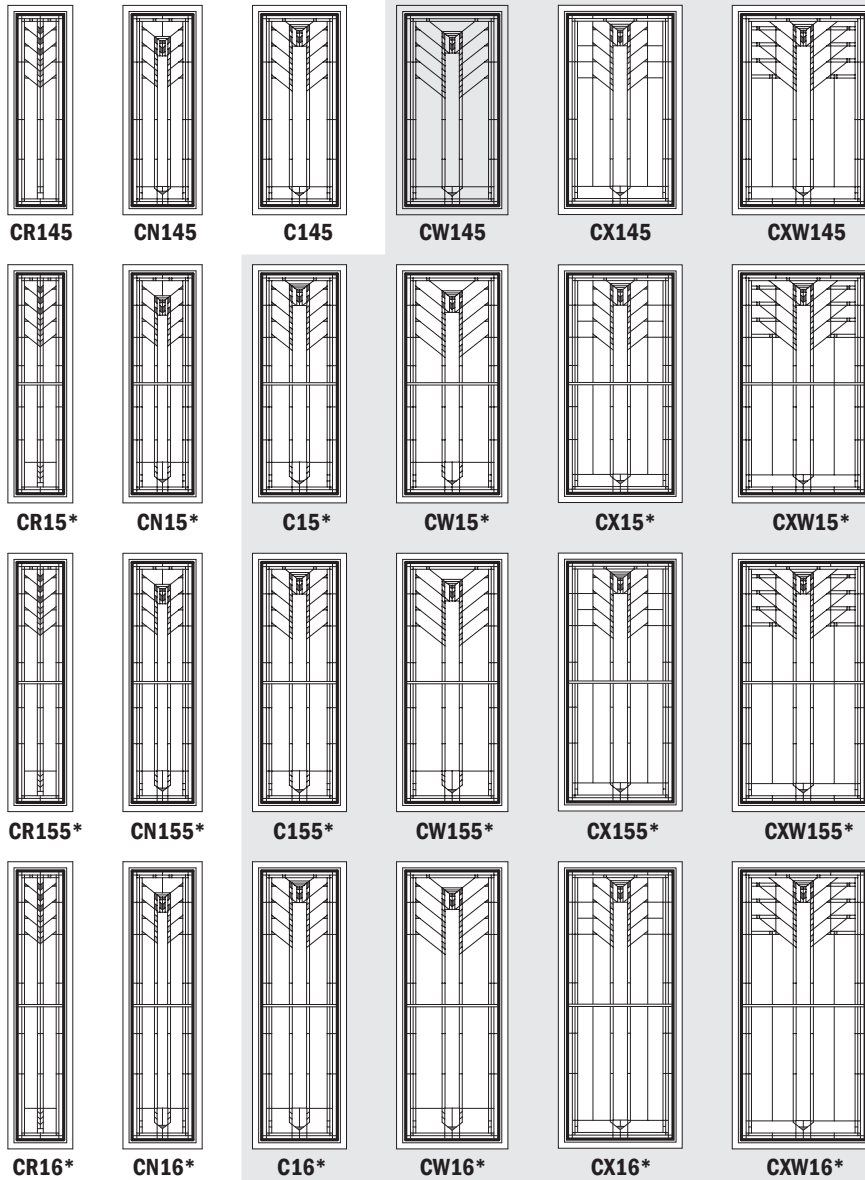

Eucalyptus Panel

See warnings for large operating casement units.

Eucalyptus Panels for Casement Windows

Unit viewed from exterior.

Art Glass Panels - Casement Windows

Eucalyptus Panel

See warnings for large operating casement units.