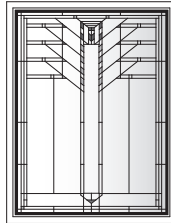

P5535*

P6035*

P5040*

Eucalyptus Panels for Casement Windows

Unit viewed from exterior.

Art Glass Panels - Casement Windows

Eucalyptus Panel

P3045