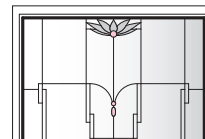

Art Glass Panels - Double-Hung Picture, Sidelight, & Transom Windows

Lotus Panel

DHT3827

Lotus Panels for Double Hung Picture, Sidelights, & Transom Windows

Unit viewed from exterior.