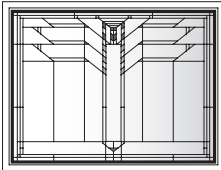

Art Glass Panels - Casement Windows

Eucalyptus Panel

P4535

Eucalyptus Panels for Casement Windows

Unit viewed from exterior.