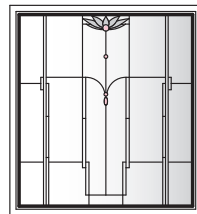

Art Glass Panels - Casement Windows

Lotus Panel

CP245

Lotus Panels for Casement Windows

Unit viewed from exterior.