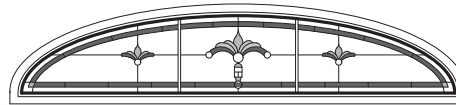

CTN30

CTN34

CTN28-2*

CTN30-2*

ET6

ET8*

Regency Panels for Circle Top & Elliptical Windows

Unit viewed from exterior.