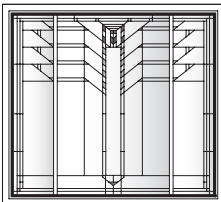

Art Glass Panels - Casement Windows

Eucalyptus Panel

P4540*

Eucalyptus Panels for Casement Windows

Unit viewed from exterior.