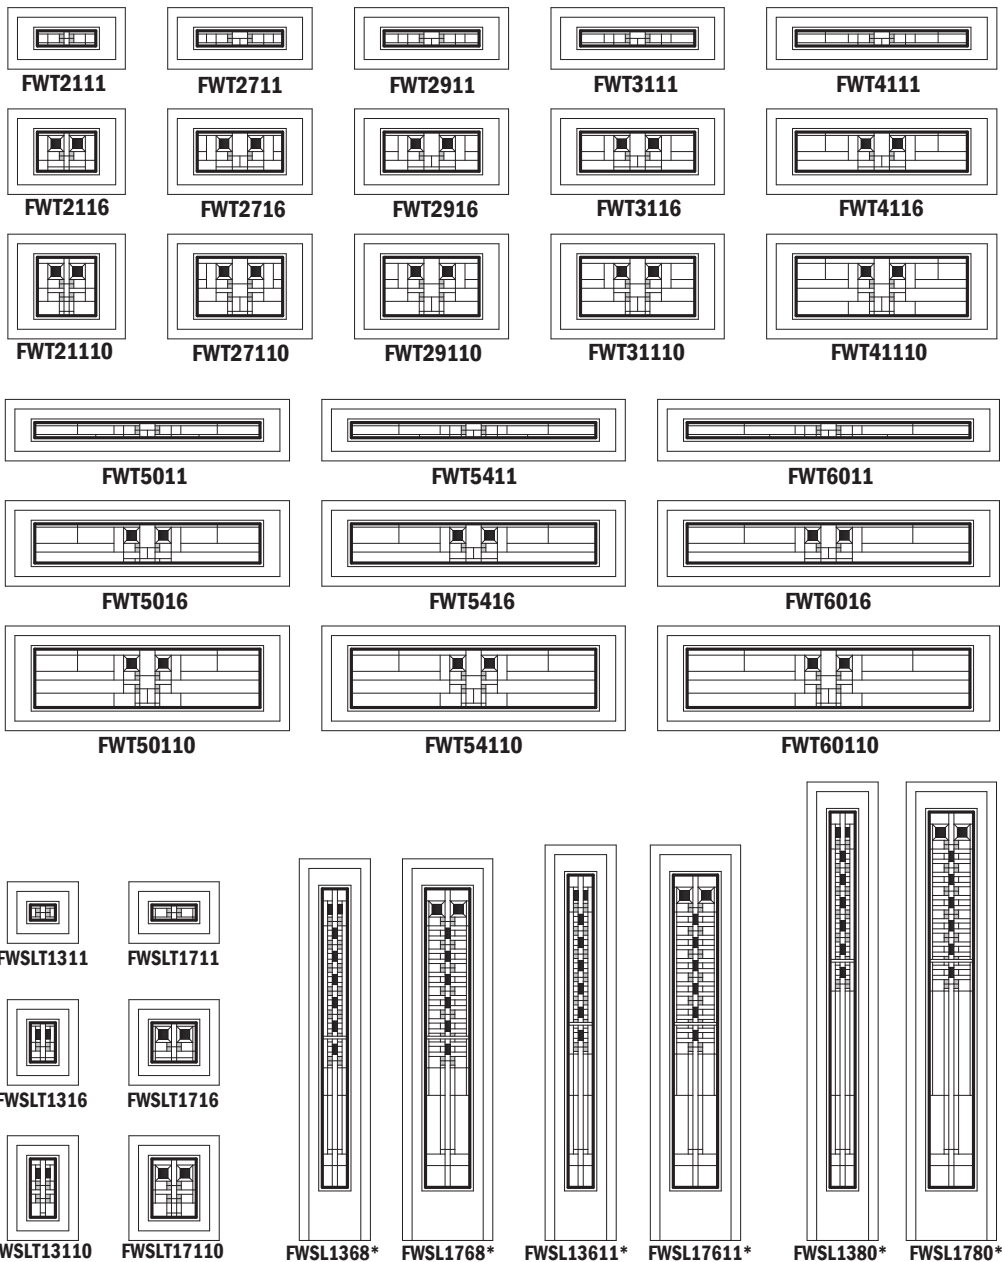

Art Glass Panels - Frenchwood® Doors

Prairie Rhythm Panel - Frenchwood Doors / Sidelights and Transoms

Prairie Rhythm Panels for Frenchwood® Doors Sidelights and Transoms

Unit viewed from exterior.