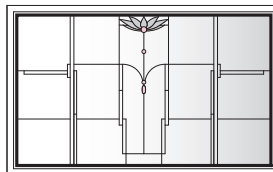

Art Glass Panels - Casement Windows

Lotus Panel

P5535

Lotus Panels for Casement Windows

Unit viewed from exterior.