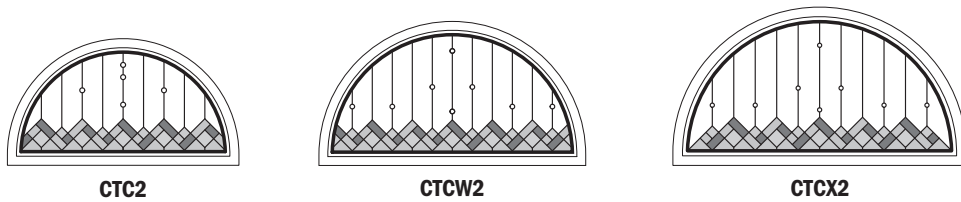

CTC2

CTCW2

CTCX2