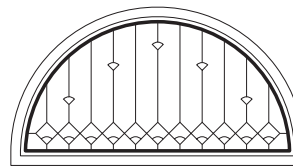

CTCXW1

CTC2

CTCW2

CTCX2

CTC3

Diamond Lights Panels for Quarter Round & Circle Top Windows

Unit viewed from exterior.

Art Glass Panels - Specialty Windows