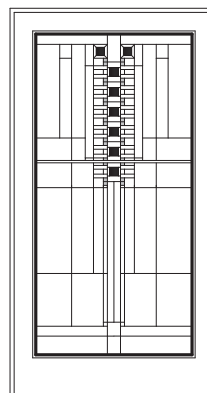

FWG4380S*

Prairie Rhythm Panels for Frenchwood® Gliding Stationary Sidelights

Unit viewed from exterior.