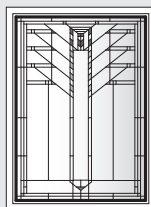

Art Glass Panels - Awning Windows

Eucalyptus Panel

See warnings for large operating awning units.

AP32

See warnings for large operating awning units.

Eucalyptus Panels for Awning Windows

Unit viewed from exterior.