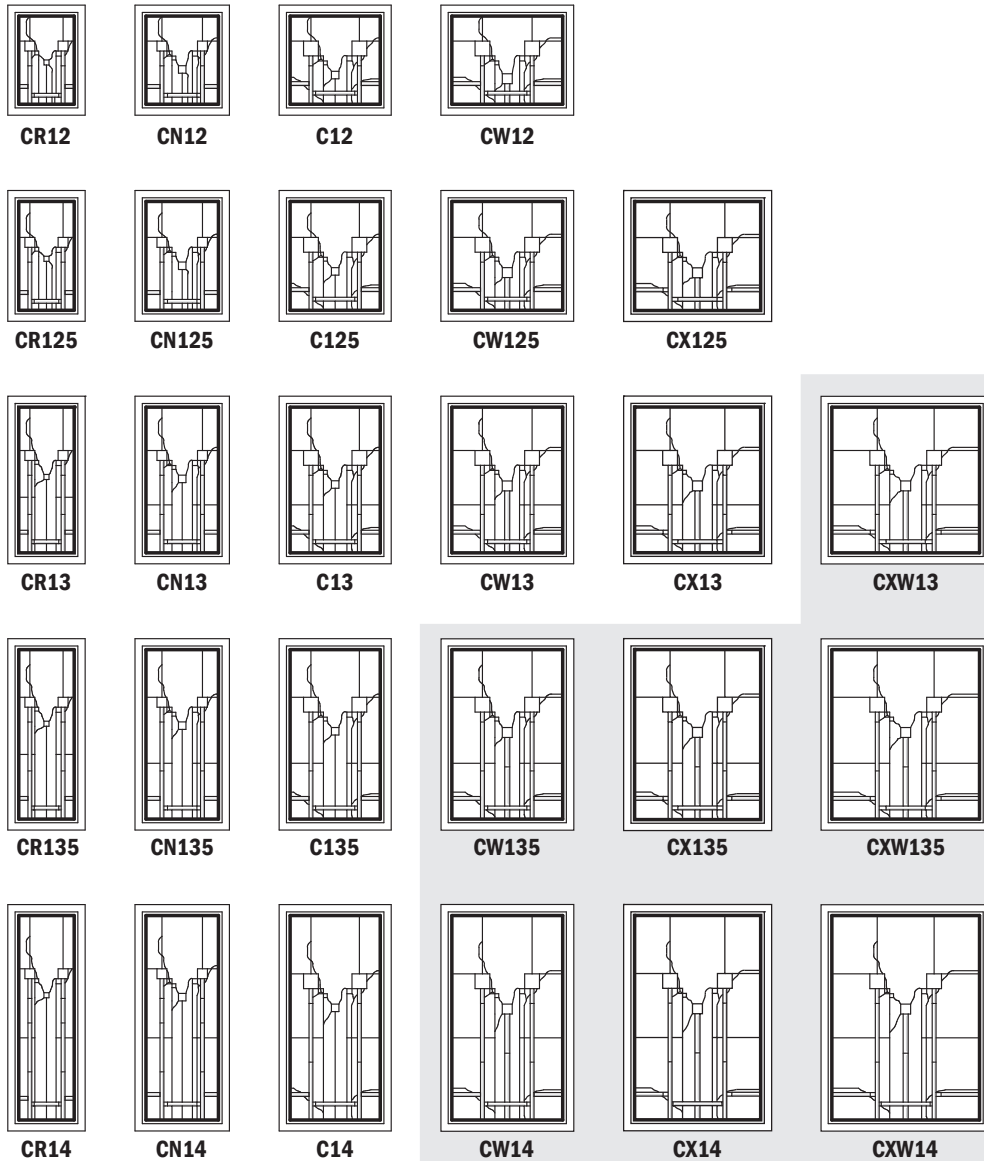

Art Glass Panels - Casement Windows

Affinity Panels

Note:
See [Accessory Guide 0005169](#). See [standard color](#) palettes

Affinity Panel

See warnings for large operating casement units

Affinity Panels for Casement Windows

Unit viewed from exterior.