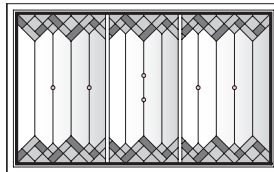

Art Glass Panels - Casement Windows

Taos Panel

P5535*

Taos Panels for Casement Windows

Unit viewed from exterior.