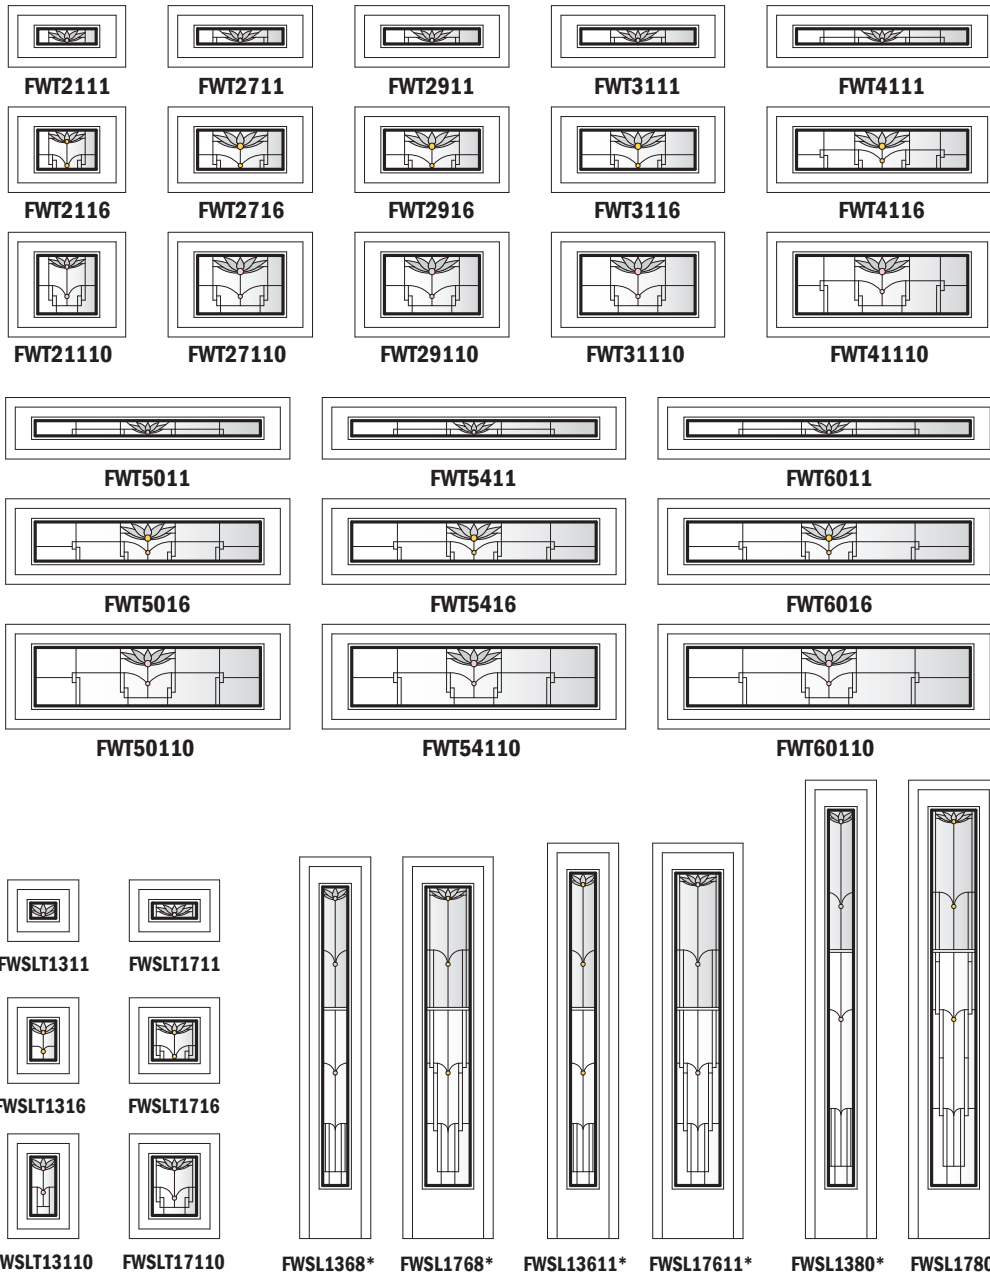

Art Glass Panels - Frenchwood® Doors

Lotus Panel - Frenchwood Doors / Sidelights and Transoms

Lotus Panels for Frenchwood® Doors Sidelights and Transoms

Unit viewed from exterior.