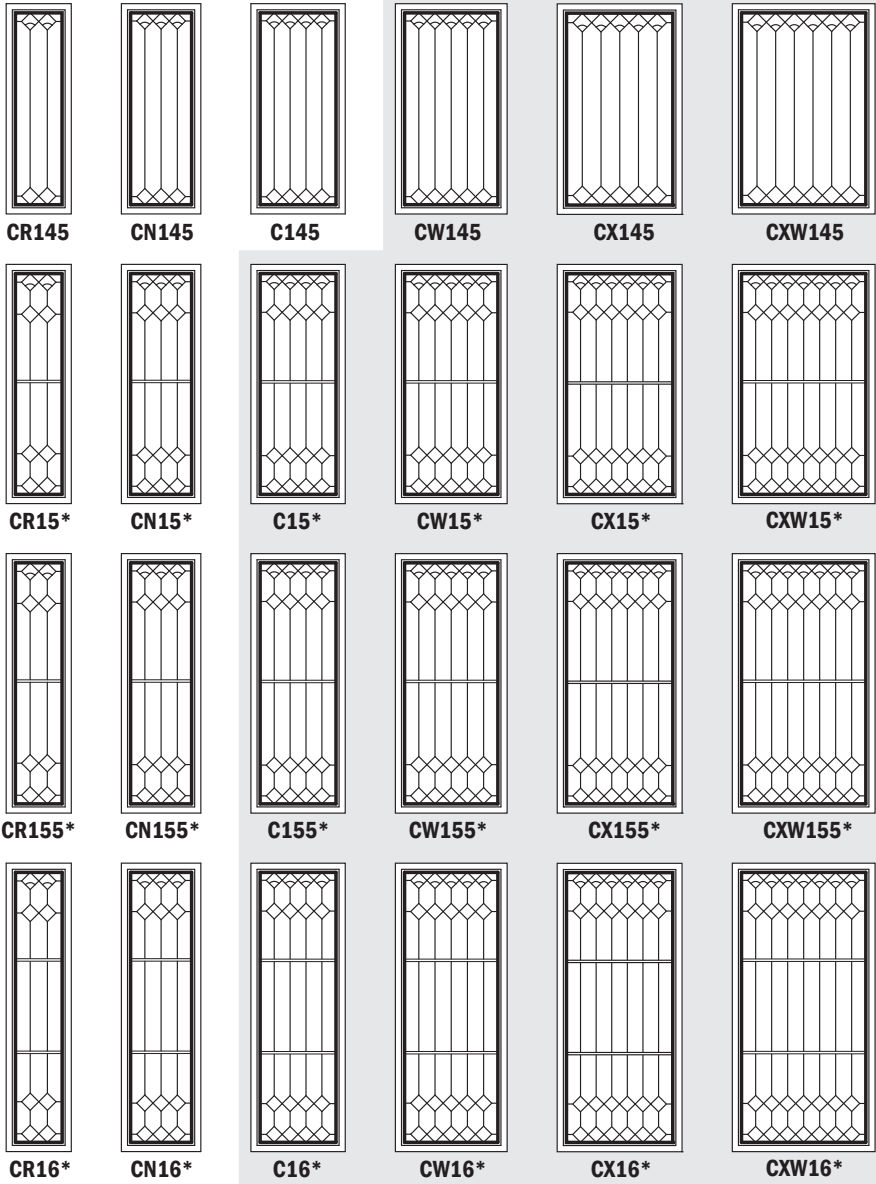

Diamond

Unit viewed from exterior.

Art Glass Panels - Casement Windows

Diamond Lights Panel

See warnings for large operating casement units.

Diamond Lights

Unit viewed from exterior.

Art Glass Panels - Casement Windows