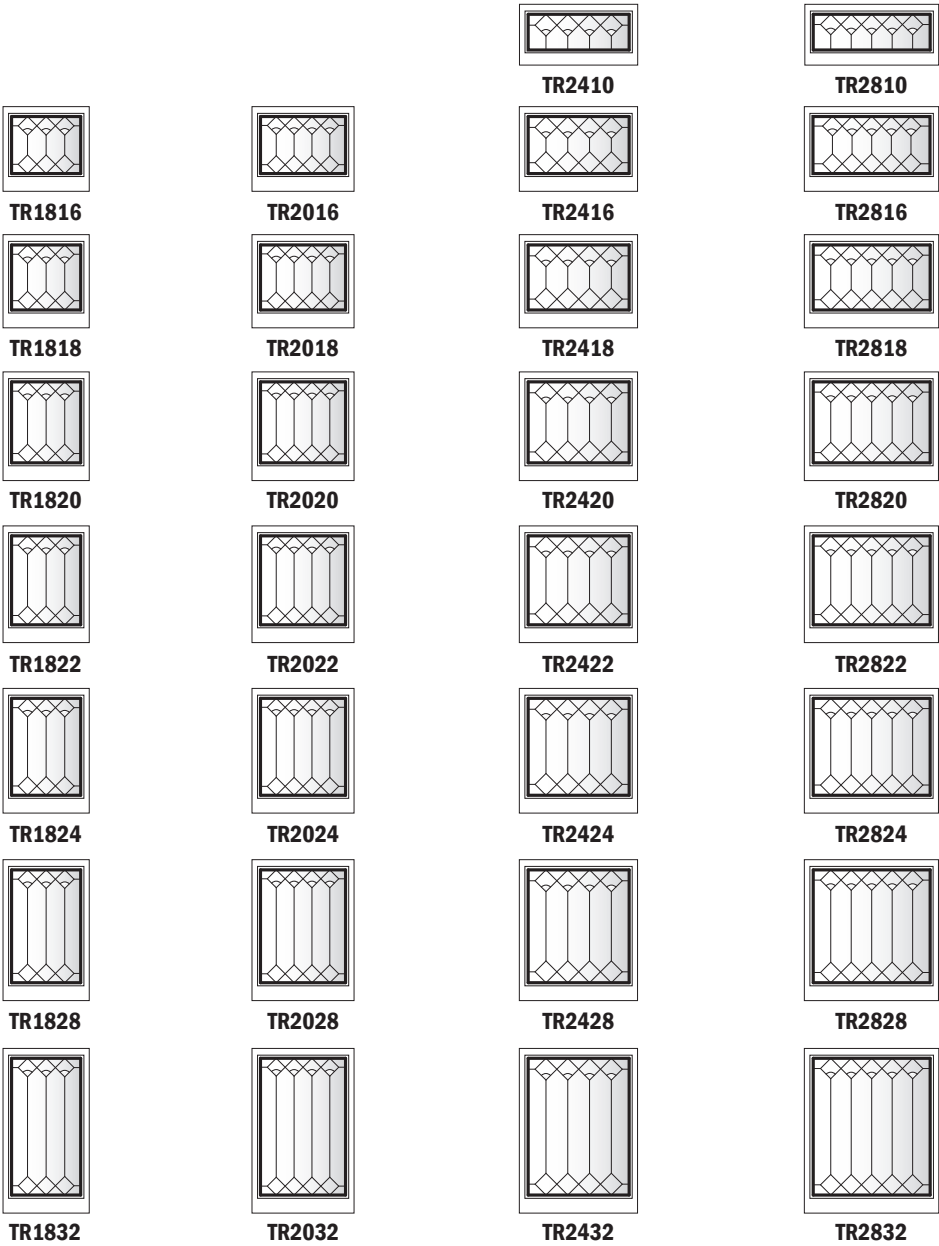

Art Glass Panels - Perma-Shield® Narroline® Picture, Sidelight, & Transom Windows

Diamond Lights Panels

Diamond Lights Panel

Diamond Lights Panels for Perma-Shield® Narroline® Picture, Sidelights, & Transom Windows