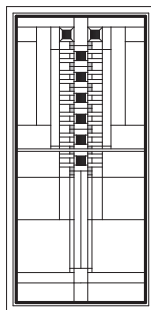

Art Glass Panels - Awning Windows

Prairie Rhythm Panel

See warnings for large operating awning units.

See warnings for large operating awning units.

AP33*

Prairie Rhythm Panels for Awning Windows

Unit viewed from exterior.