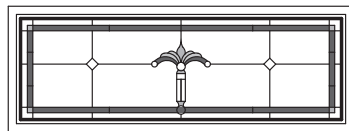

Art Glass Panels - Awning Windows

Regency Panel

AR551

AR61

AN551

AN61

A551

A61