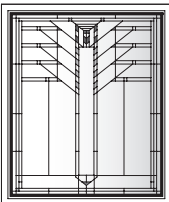

Art Glass Panels - Casement Windows

Eucalyptus Panel

P3540

Eucalyptus Panels for Casement Windows

Unit viewed from exterior.