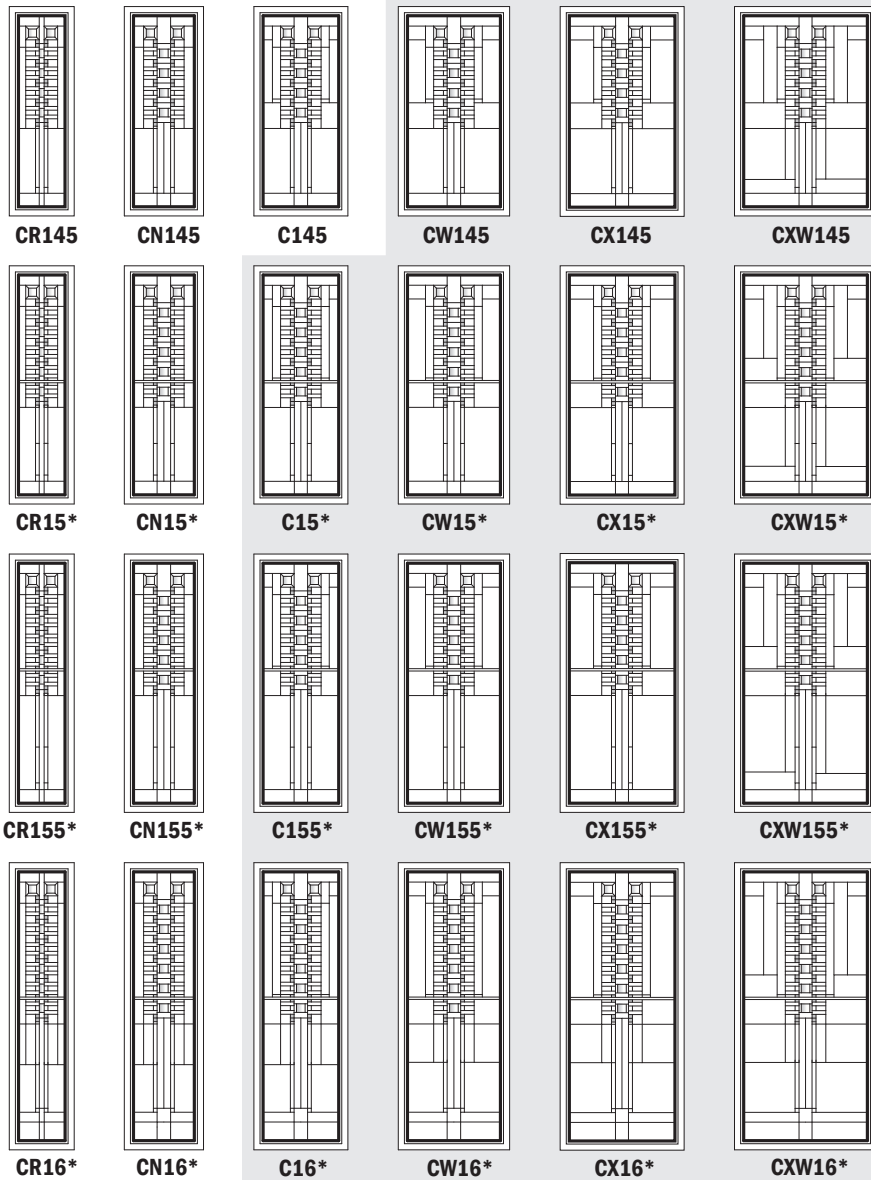

Prairie Rhythm Panels for Casement Windows

Unit viewed from exterior.

Art Glass Panels - Casement Windows

Prairie Rhythm Panel

See warnings for large operating casement units.

Prairie Rhythm Panels for Casement Windows