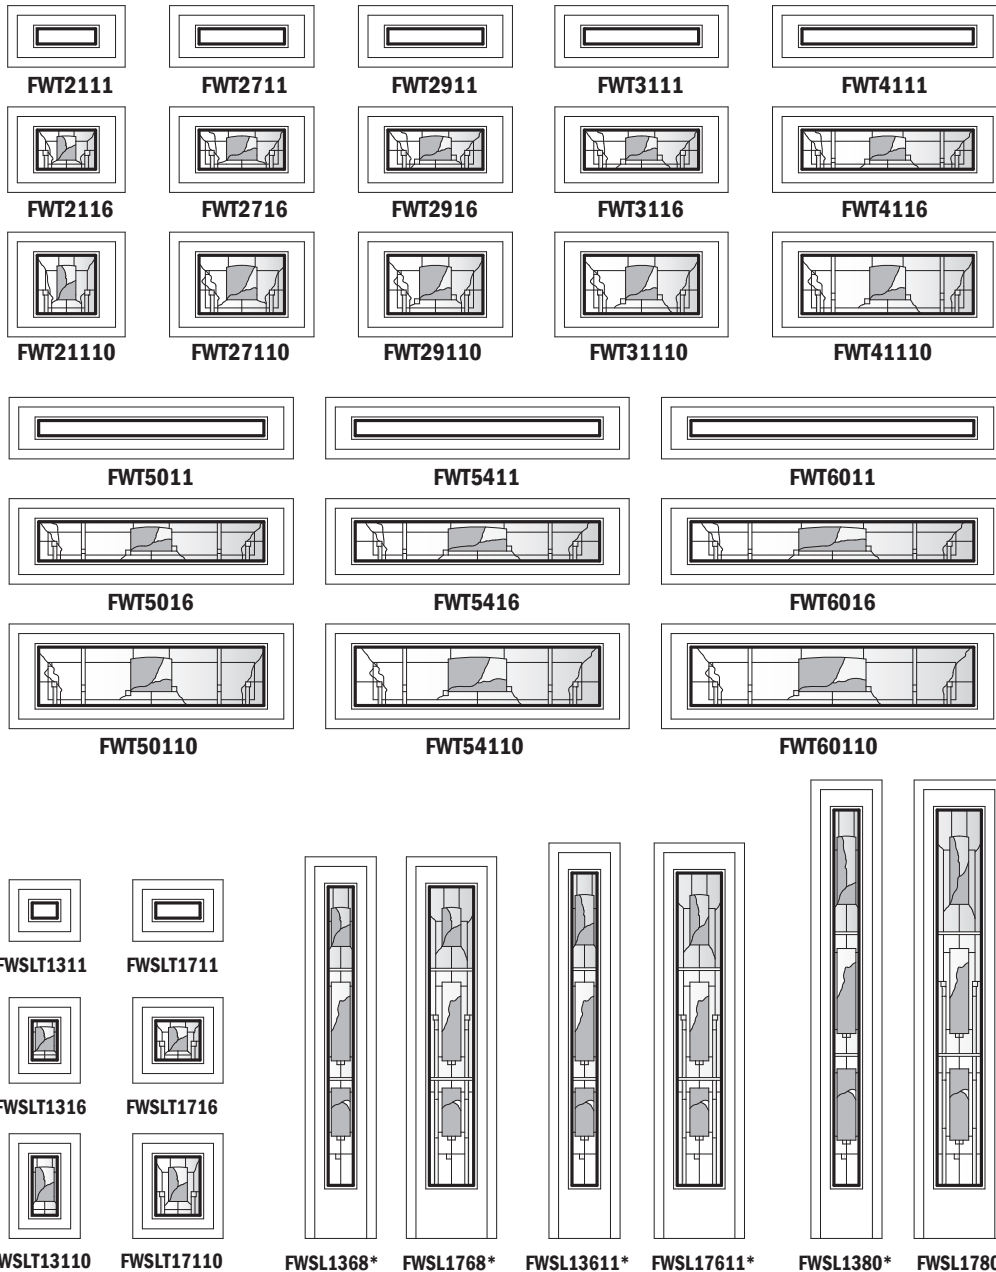

Art Glass Panels - Frenchwood® Doors

Harmonics Panel - Frenchwood Doors / Sidelights and Transoms

Harmonics Panels for Frenchwood® Doors Sidelights and Transoms

Unit viewed from exterior.