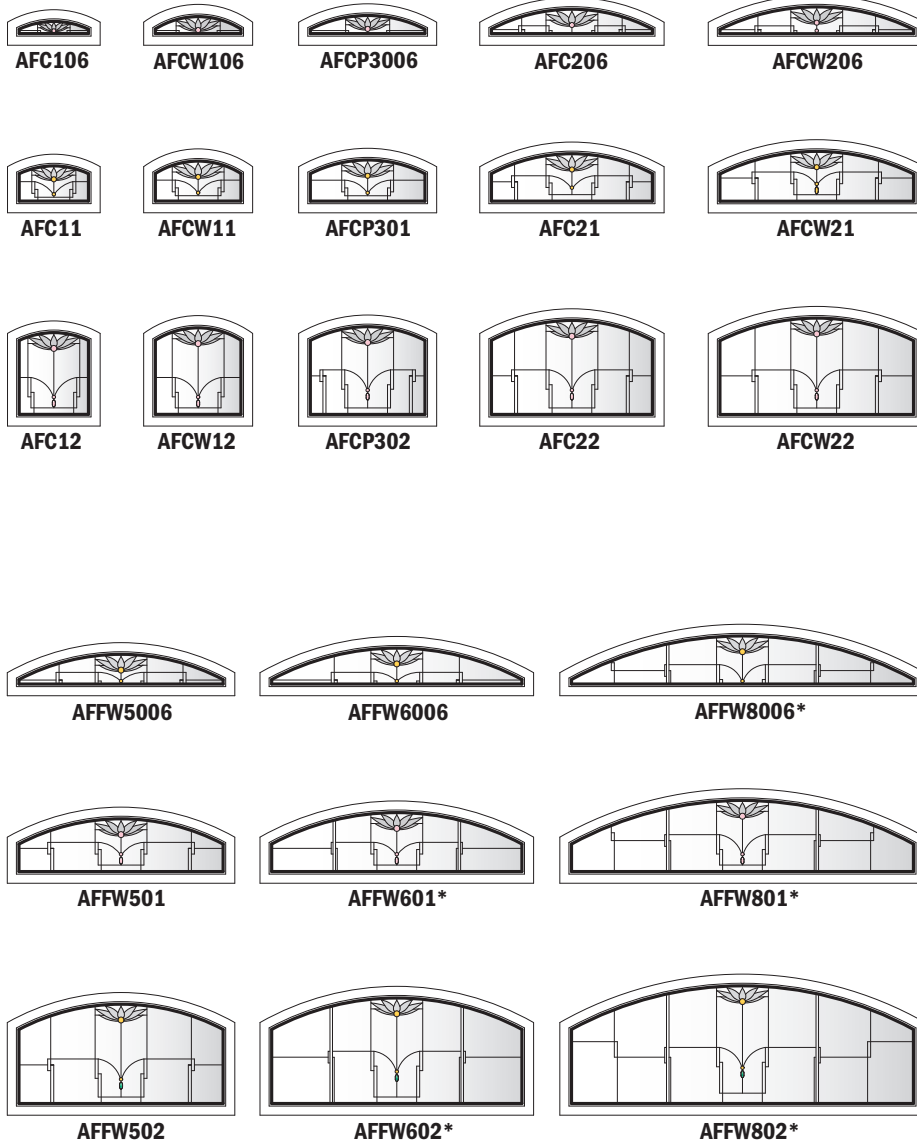

Art Glass Panels - Specialty Windows

Lotus Panel - Arch Windows

Lotus Panels for Arch Windows

Unit viewed from exterior.