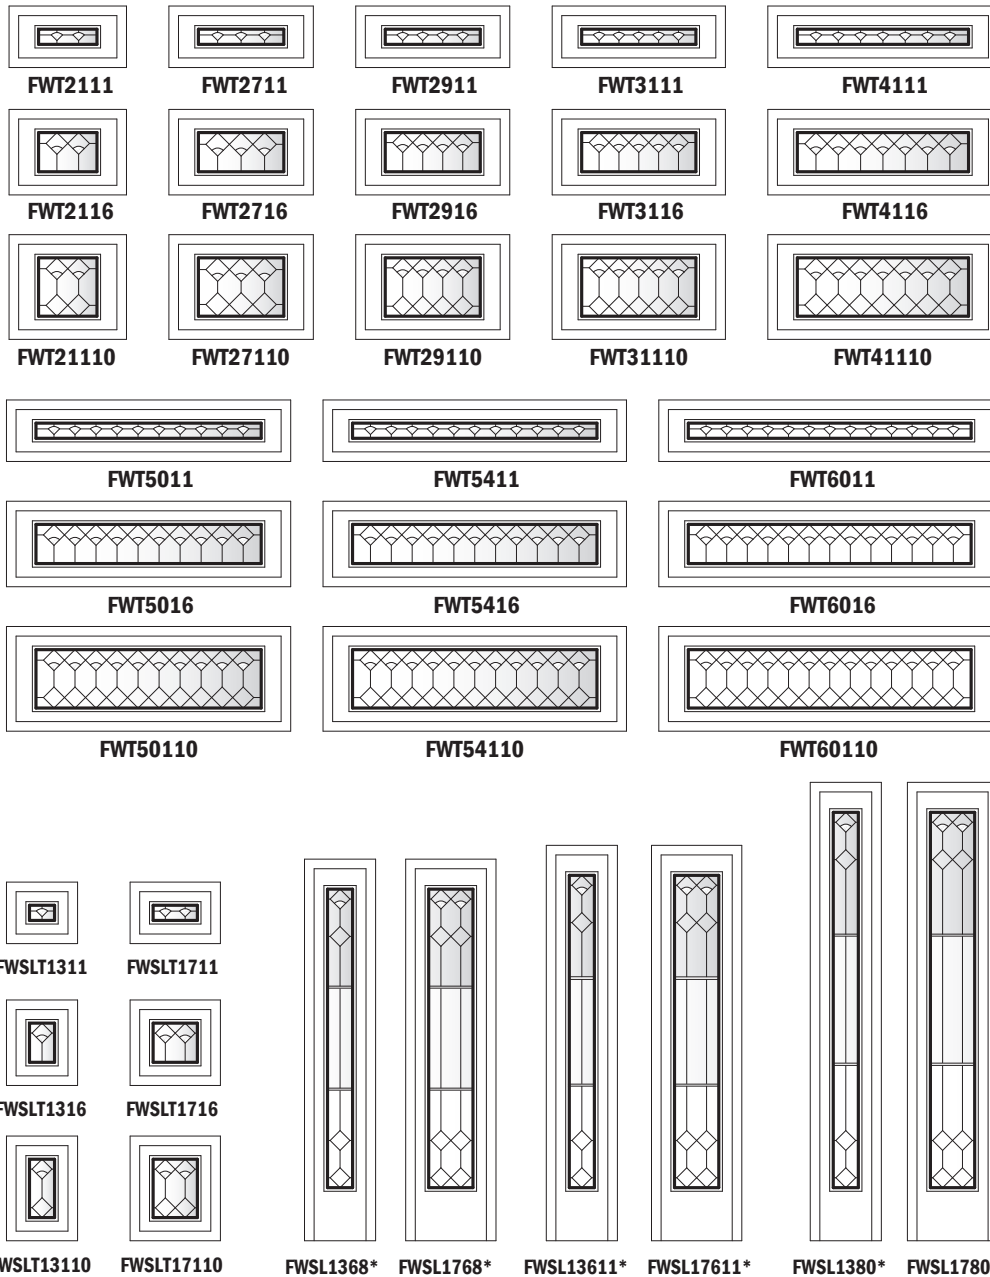

Art Glass Panels - Frenchwood® Doors

Diamond Lights Panel - Frenchwood Doors / Sidelights and Transoms

Diamond Lights Panels for Frenchwood® Doors Sidelights and Transoms

Unit viewed from exterior.