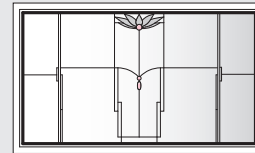

Lotus Panels for Awning Windows

Unit viewed from exterior.

Art Glass Panels - Awning Windows

Lotus Panel

(A330)
AXW31S

(AP530)*
AXW51S*

See warnings for large operating awning units.

A335