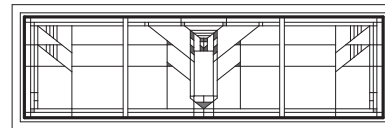

Art Glass Panels - Awning Windows

Eucalyptus Panel

A61*

See warnings for large operating awning units.

Eucalyptus Panels for Awning Windows

Unit viewed from exterior.