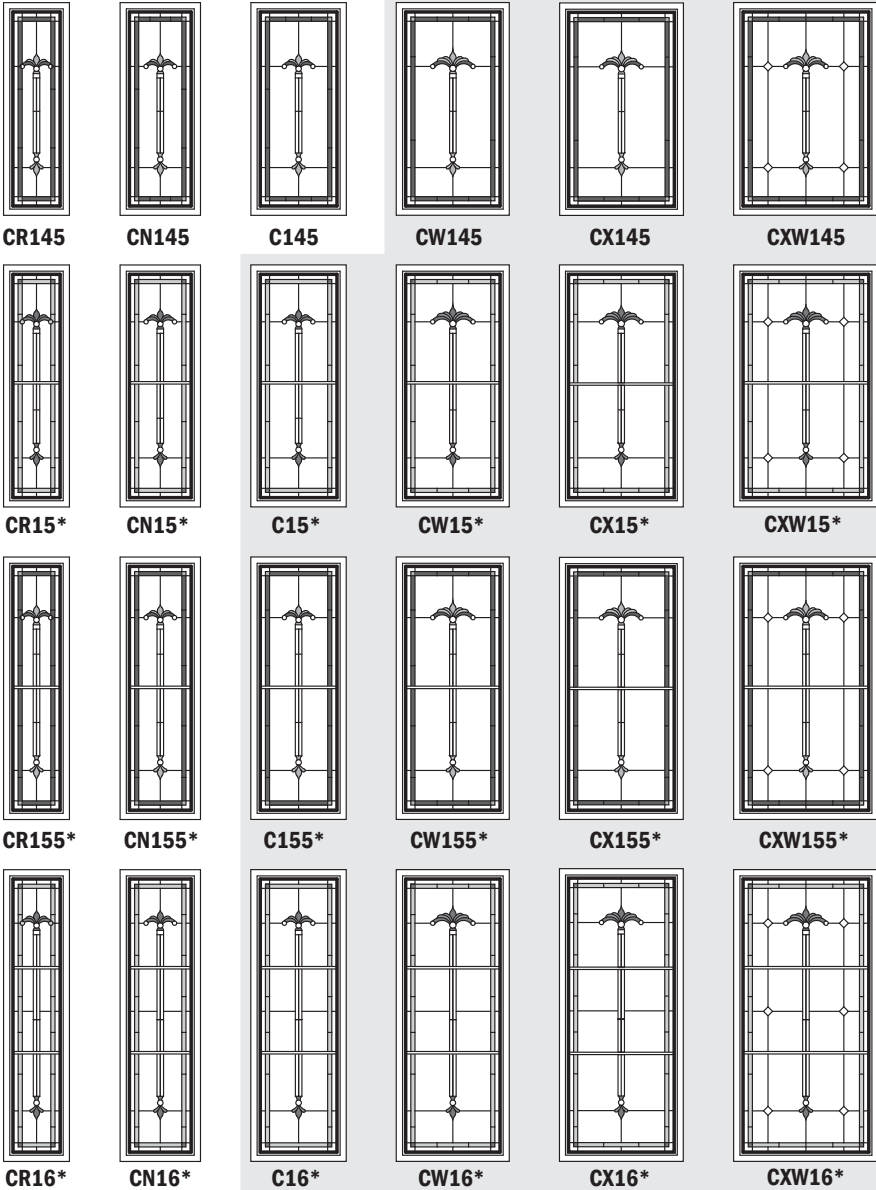

Art Glass Panels - Casement Windows

Regency Panel

See warnings for large operating casement units.

Regency Panels for Casement Windows

Unit viewed from exterior.