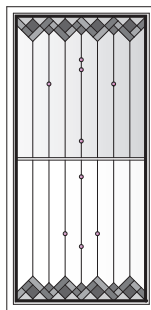

Art Glass Panels - Casement Windows

Taos Panel

P3060*

Taos Panels for Casement Windows

Unit viewed from exterior.