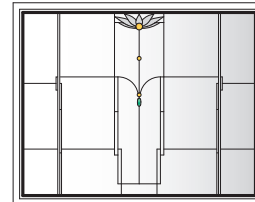

AP52*

Lotus Panels for Awning Windows

Unit viewed from exterior.