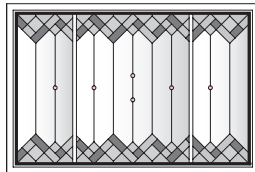

Art Glass Panels - Casement Windows

Taos Panel

P5035*

Taos Panels for Casement Windows

Unit viewed from exterior.