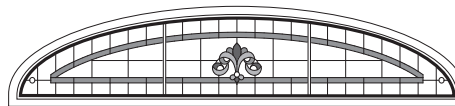

ET8*

Victoria Panels for Circle Top & Elliptical Windows

Unit viewed from exterior.