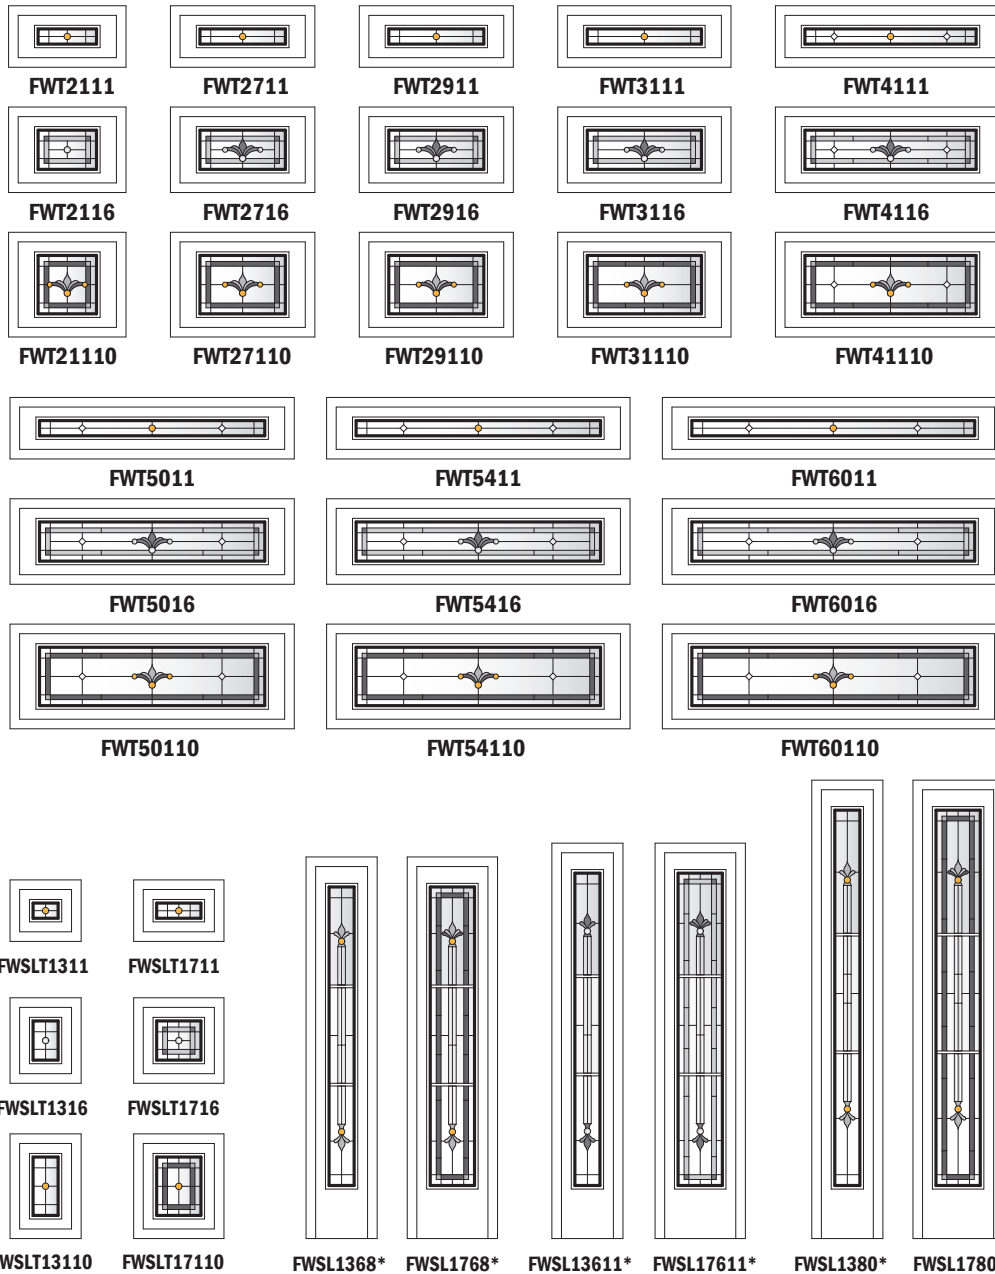

Art Glass Panels - Frenchwood® Doors

Regency Panel - Frenchwood Doors / Sidelights and Transoms

Regency Panels for Frenchwood® Doors Sidelights and Transoms

Unit viewed from exterior.