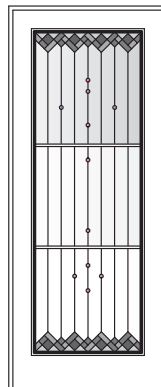

Art Glass Panels - Frenchwood® Doors

Taos Panel - Frenchwood Gliding Doors / Stationary Sidelights

FWG3380S*

Taos Panels for Frenchwood® Gliding Stationary Sidelights

Unit viewed from exterior.