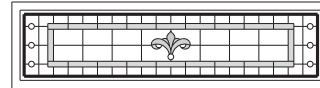

Art Glass Panels - Awning Windows

Victoria Panel

AR51

See warnings for large operating awning units.

Victoria Panels for Awning Windows

Unit viewed from exterior.