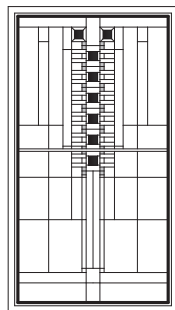

Art Glass Panels - Awning Windows

Prairie Rhythm Panel

See warnings for large operating awning units.

See warnings for large operating awning units.

AP353*

Prairie Rhythm Panels for Awning Windows

Unit viewed from exterior.