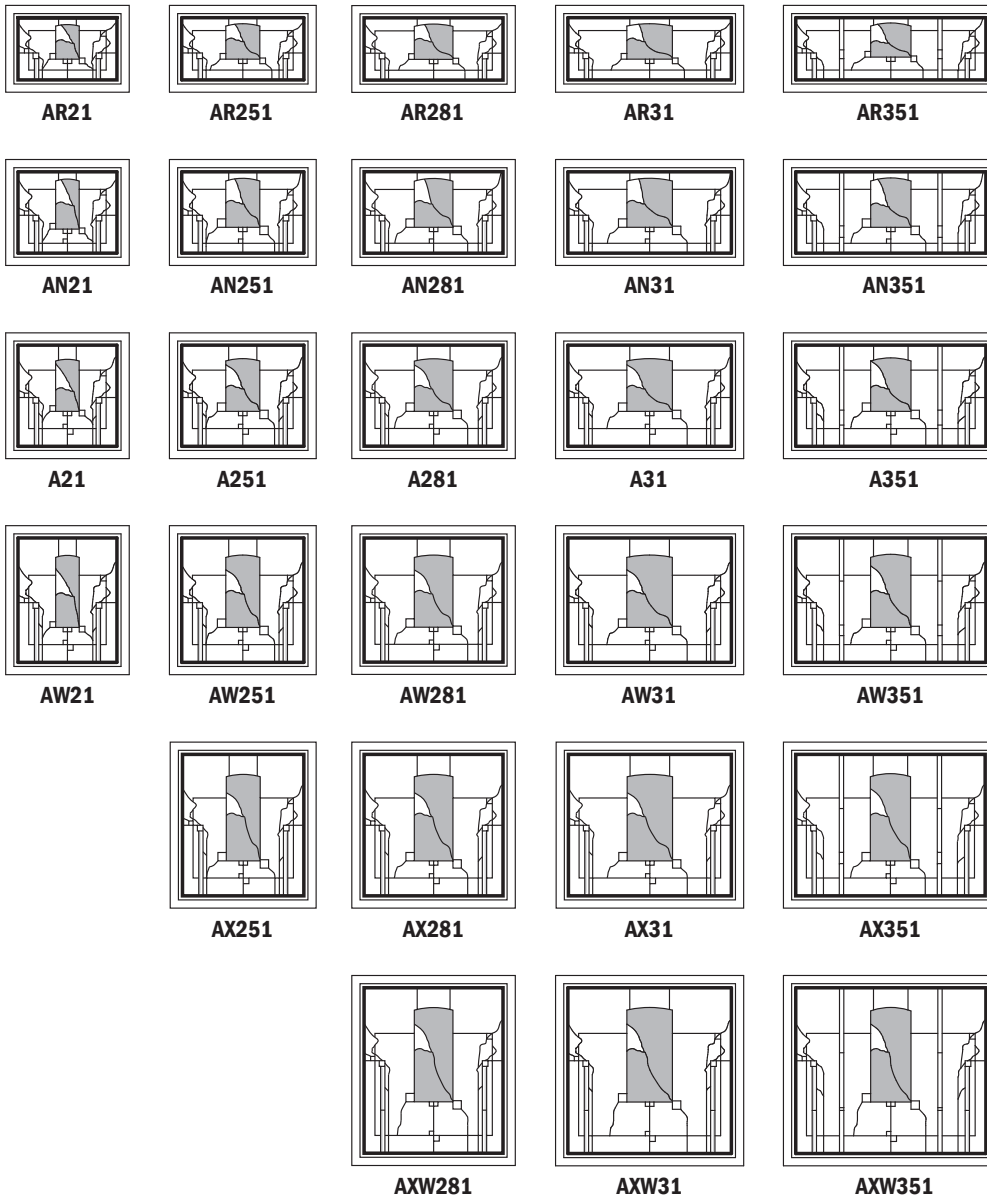

Affinity Panels for Awning Windows

Unit viewed from exterior.

Art Glass Panels - Awning Windows

Harmonics Panels

Note:
See [Accessory Guide 0005169](#). See [standard color](#) palettes.

Harmonics Panel

Harmonics Panels for Awning Windows