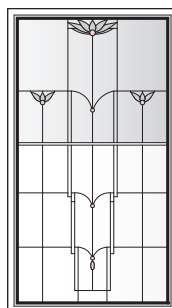

P3560

Lotus Panels for Casement Windows

Unit viewed from exterior.