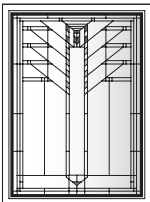

Art Glass Panels - Casement Windows

Eucalyptus Panel

P3040

Eucalyptus Panels for Casement Windows

Unit viewed from exterior.