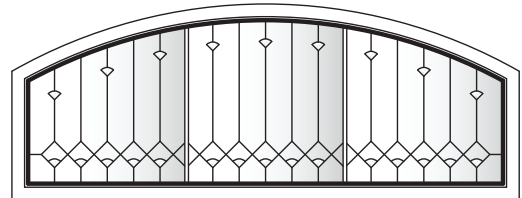

AFFW802*

Diamond Lights Panels for Arch Windows

Unit viewed from exterior.