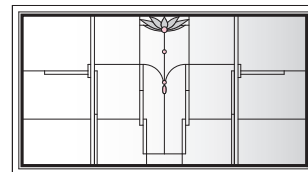

Art Glass Panels - Casement Windows

Lotus Panel

P6035

Lotus Panels for Casement Windows

Unit viewed from exterior.