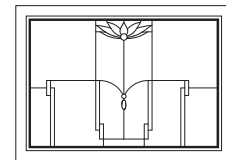

Art Glass Panels - Double-Hung Picture, Sidelight, & Transom Windows

Lotus Panel

TWT3827

Lotus Panels for Double Hung Picture, Sidelights, & Transom Windows

Unit viewed from exterior.