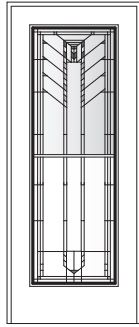

Art Glass Panels - Frenchwood® Doors

Eucalyptus Panel - Frenchwood Gliding Doors / Stationary Sidelights

FWG2968S*