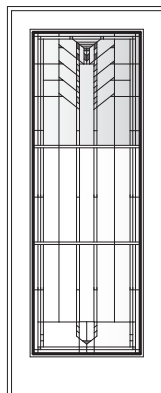

Art Glass Panels - Frenchwood® Doors

Eucalyptus Panel - Frenchwood Gliding Doors / Stationary Sidelights

FWG4380S*

Eucalyptus Panels for Frenchwood® Gliding Stationary Sidelights

Unit viewed from exterior.