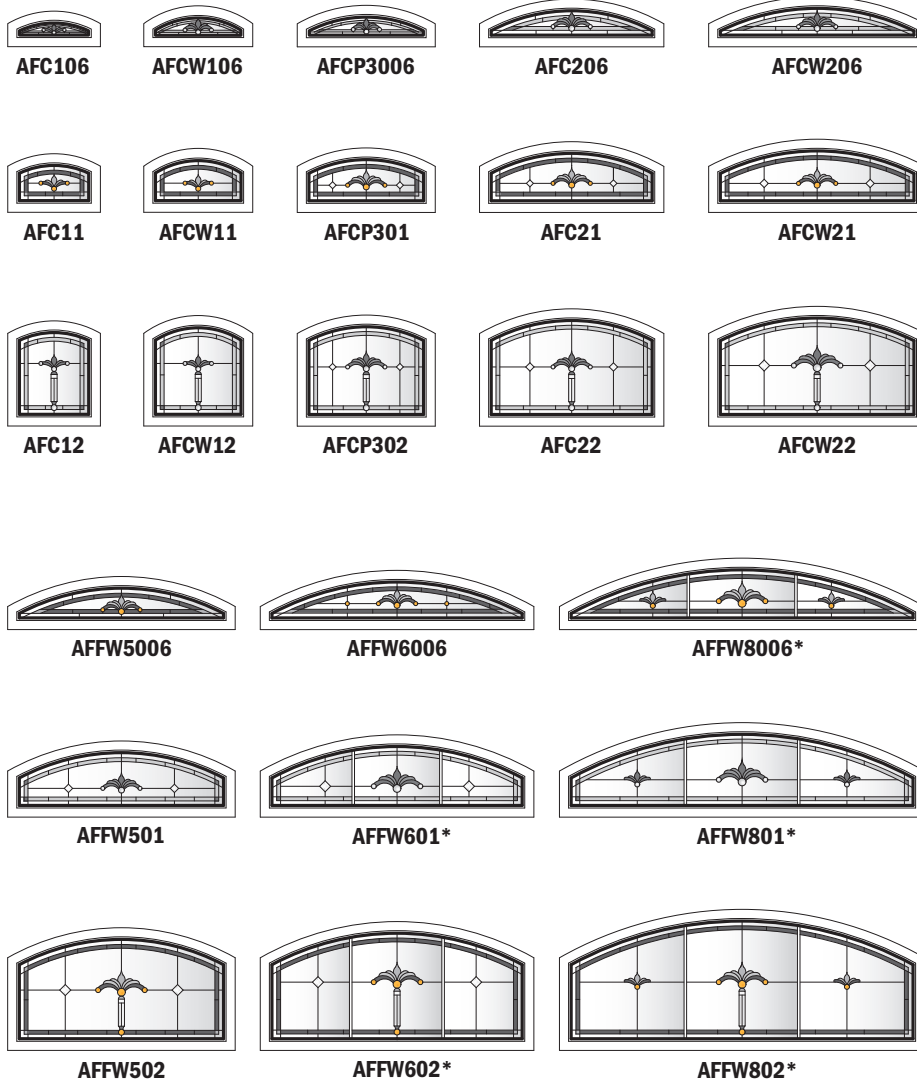

Art Glass Panels - Specialty Windows

Regency Panel - Arch Windows

Regency Panels for Arch Windows

Unit viewed from exterior.