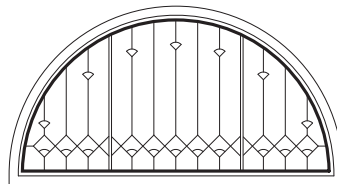

CTCXW1

CTC2

CTCW2

CTCX2

CTC3

Diamond Lights Panels for Quarter Round & Circle Top Windows

Unit viewed from exterior.

Art Glass Panels - Specialty Windows