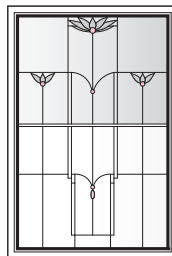

Lotus Panels for Casement Windows

Unit viewed from exterior.

Art Glass Panels - Casement Windows

Lotus Panel

P3045

P3545

P4045

P3050