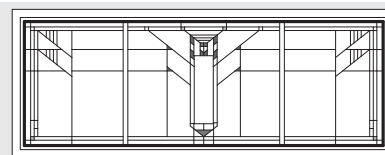

Art Glass Panels - Awning Windows

Eucalyptus Panel

AW61*

See warnings for large operating awning units.

Eucalyptus Panels for Awning Windows

Unit viewed from exterior.