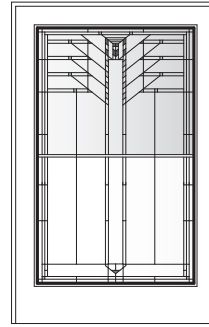

Art Glass Panels - Frenchwood® Doors

Eucalyptus Panel - Frenchwood Gliding Doors / Stationary Sidelights

FWG4368S*

Eucalyptus Panels for Frenchwood® Gliding Stationary Sidelights

Unit viewed from exterior.