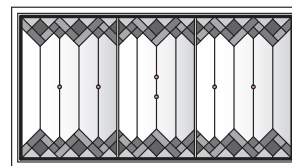

Art Glass Panels - Casement Windows

Taos Panel

CP335*

Taos Panels for Casement Windows

Unit viewed from exterior.