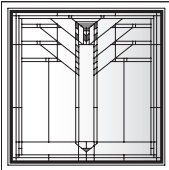

Art Glass Panels - Casement Windows

Eucalyptus Panel

P3535

Eucalyptus Panels for Casement Windows

Unit viewed from exterior.