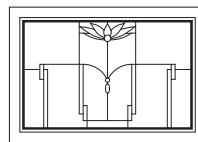

Art Glass Panels - Double-Hung Picture, Sidelight, & Transom Windows

Lotus Panel

TWT3423

Lotus Panels for Double Hung Picture, Sidelights, & Transom Windows

Unit viewed from exterior.