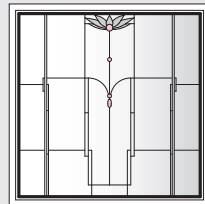

Art Glass Panels - Awning Windows

Lotus Panel

See warnings for large operating awning units.

AP42*

See warnings for large operating awning units.

Lotus Panels for Awning Windows

Unit viewed from exterior.