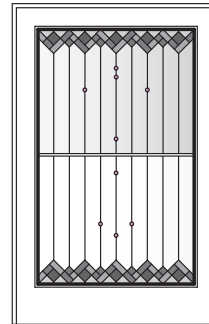

Art Glass Panels - Frenchwood® Doors

Taos Panel - Frenchwood Gliding Doors / Stationary Sidelights

FWG4368S*

Taos Panels for Frenchwood® Gliding Stationary Sidelights

Unit viewed from exterior.