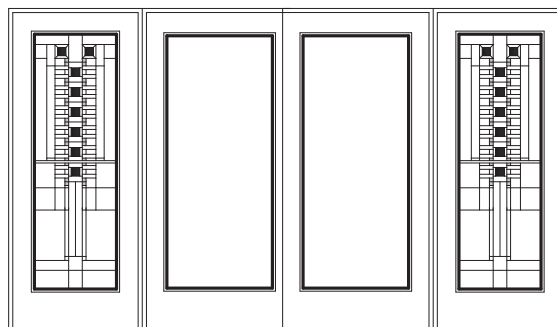

Frenchwood® Gliding Patio Door with Stationary Sidelights

Prairie Rhythm Panels for Frenchwood® Doors

Unit viewed from exterior.