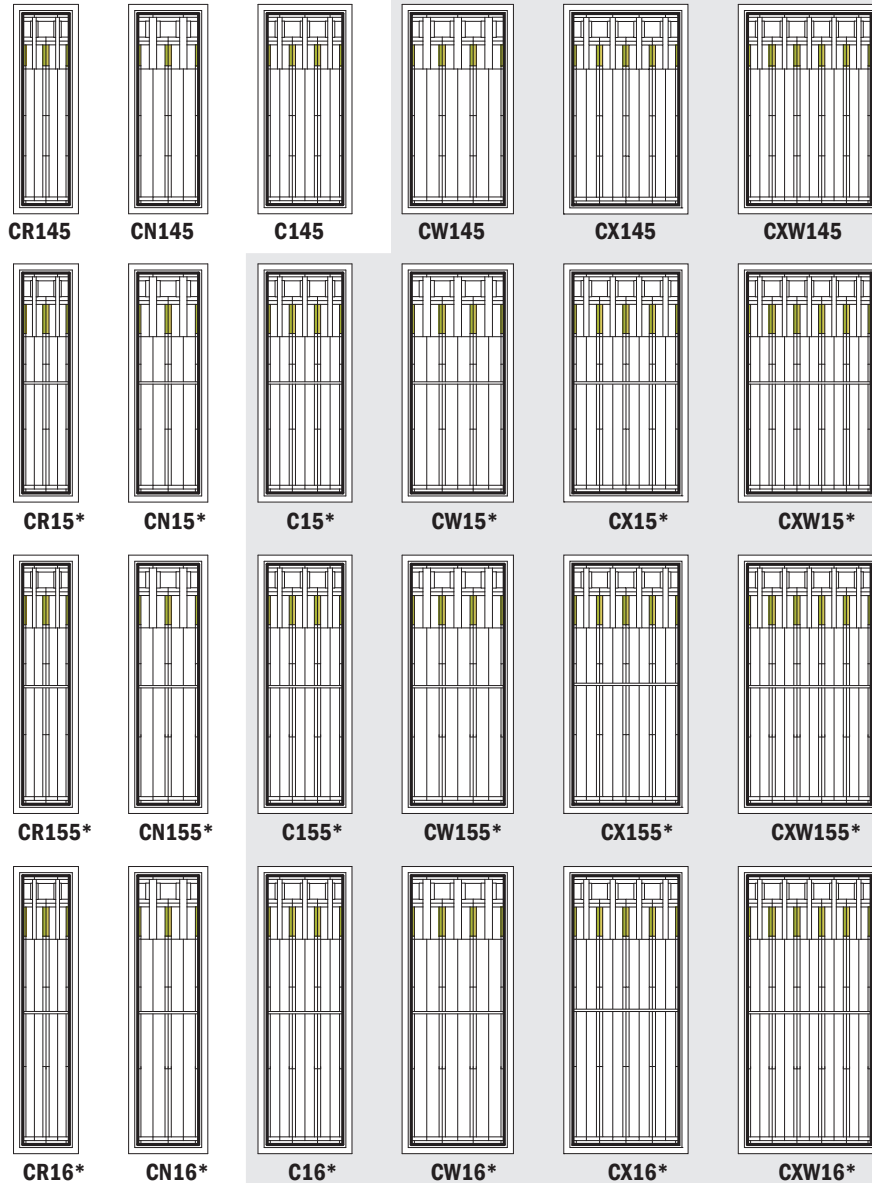

Art Glass Panels - Casement Windows

Colonnade Panel

See warnings for large operating casement units.

Colonnade Panels for Casement Windows

Unit viewed from exterior.