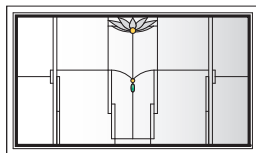

Art Glass Panels - Casement Windows

Lotus Panel

P5030

Lotus Panels for Casement Windows

Unit viewed from exterior.