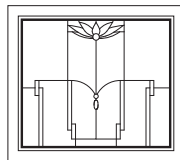

Art Glass Panels - Double-Hung Picture, Sidelight, & Transom Windows

Lotus Panel

TWT3027

Lotus Panels for Double Hung Picture, Sidelights, & Transom Windows

Unit viewed from exterior.