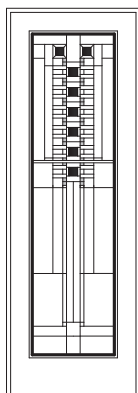

Art Glass Panels - Frenchwood® Doors

Prairie Rhythm Panel - Frenchwood Gliding Doors / Stationary Sidelights

FWG2980S*

Prairie Rhythm Panels for Frenchwood® Gliding Stationary Sidelights

Unit viewed from exterior.