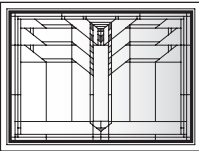

Art Glass Panels - Casement Windows

Eucalyptus Panel

P4030

Eucalyptus Panels for Casement Windows

Unit viewed from exterior.