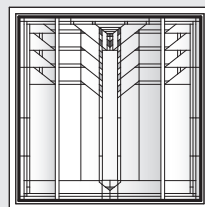

Art Glass Panels - Awning Windows

Eucalyptus Panel

See warnings for large operating awning units.

AP42*

See warnings for large operating awning units.

Eucalyptus Panels for Awning Windows

Unit viewed from exterior.