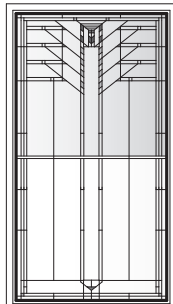

Art Glass Panels - Awning Windows

Eucalyptus Panel

See warnings for large operating awning units.

See warnings for large operating awning units.

AP353*

Eucalyptus Panels for Awning Windows

Unit viewed from exterior.