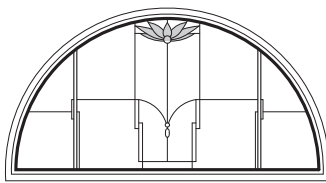

Art Glass Panels - Specialty Windows

Lotus Panel - Circle Top and Elliptical Windows

CTN20

CTN24

CTN28

CTN30

CTN34

CTN28-2*