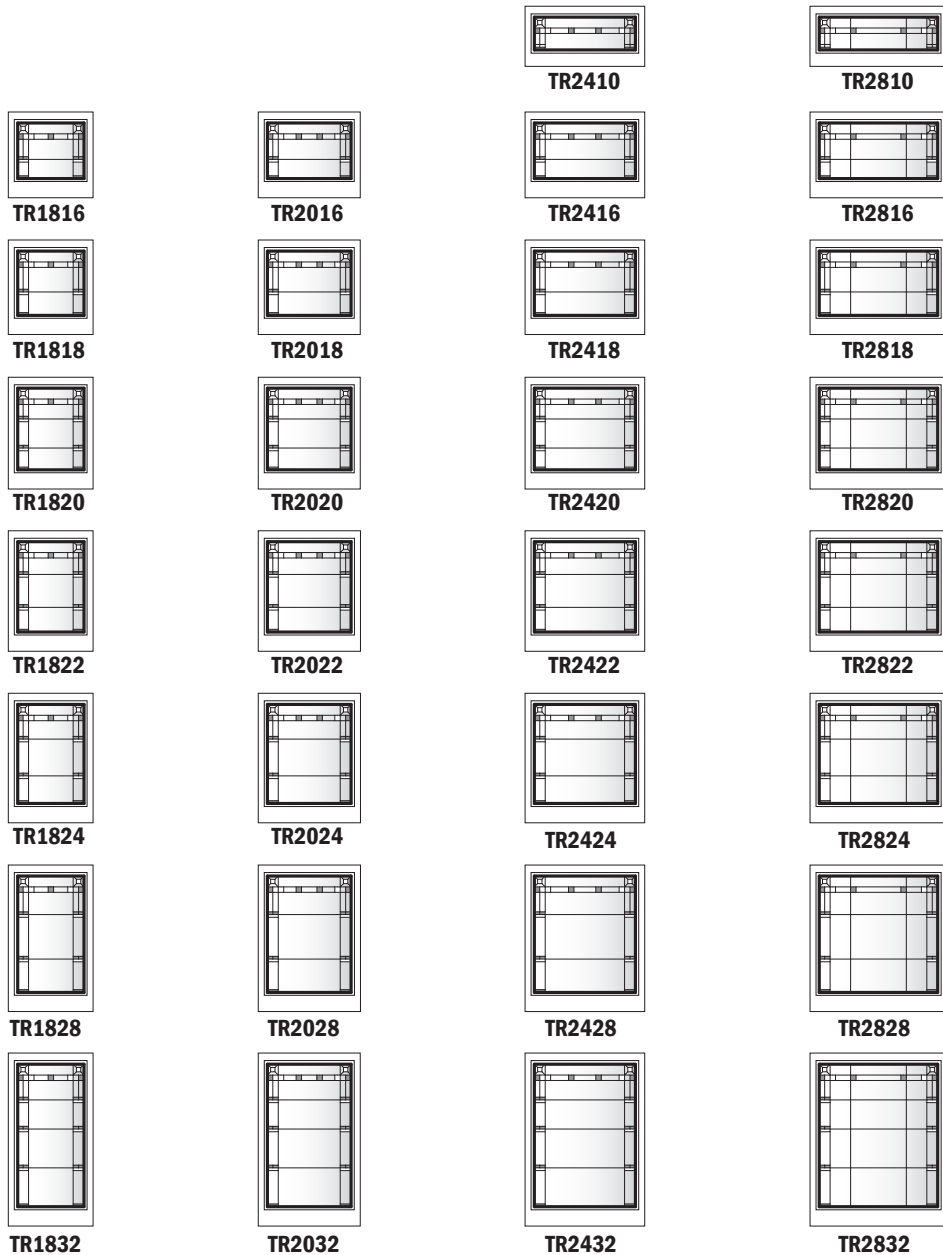

Art Glass Panels - Perma-Shield® Narroline® Picture, Sidelight, & Transom Windows

Wichita Panels (1993 - January 2018)

Note:

Warranty replacement only. See [Bulletin 02-18](#). See [Accessory Guide 0005169](#). See [standard color](#) palettes.

Wichita Panel

Wichita Panels for Perma-Shield® Narroline® Picture, Sidelights, & Transom Windows

Unit viewed from exterior.