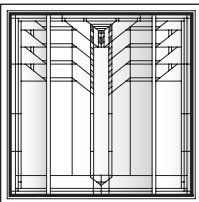

Art Glass Panels - Casement Windows

Eucalyptus Panel

P4040*

Eucalyptus Panels for Casement Windows

Unit viewed from exterior.