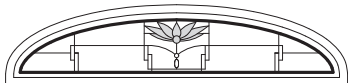

Art Glass Panels - Specialty Windows

Lotus Panel - Circle Top and Elliptical Windows

ET6

Lotus Panels for Circle Top & Elliptical Windows

Unit viewed from exterior.