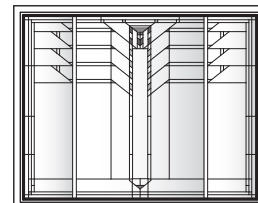

AP52*

Eucalyptus Panels for Awning Windows

Unit viewed from exterior.