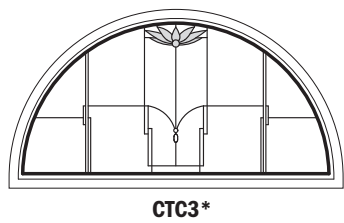

Lotus Panels for Quarter Round & Circle Top Windows

Unit viewed from exterior.