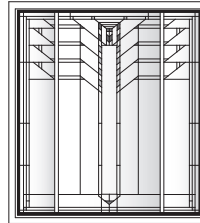

Art Glass Panels - Casement Windows

Eucalyptus Panel

P4045*

Eucalyptus Panels for Casement Windows

Unit viewed from exterior.