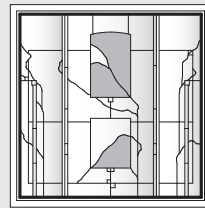

Art Glass Panels - Awning Windows

Harmonics Panel

See warnings for large operating awning units.

AP42*

See warnings for large operating awning units.

Harmonics Panels for Awning Windows

Unit viewed from exterior.