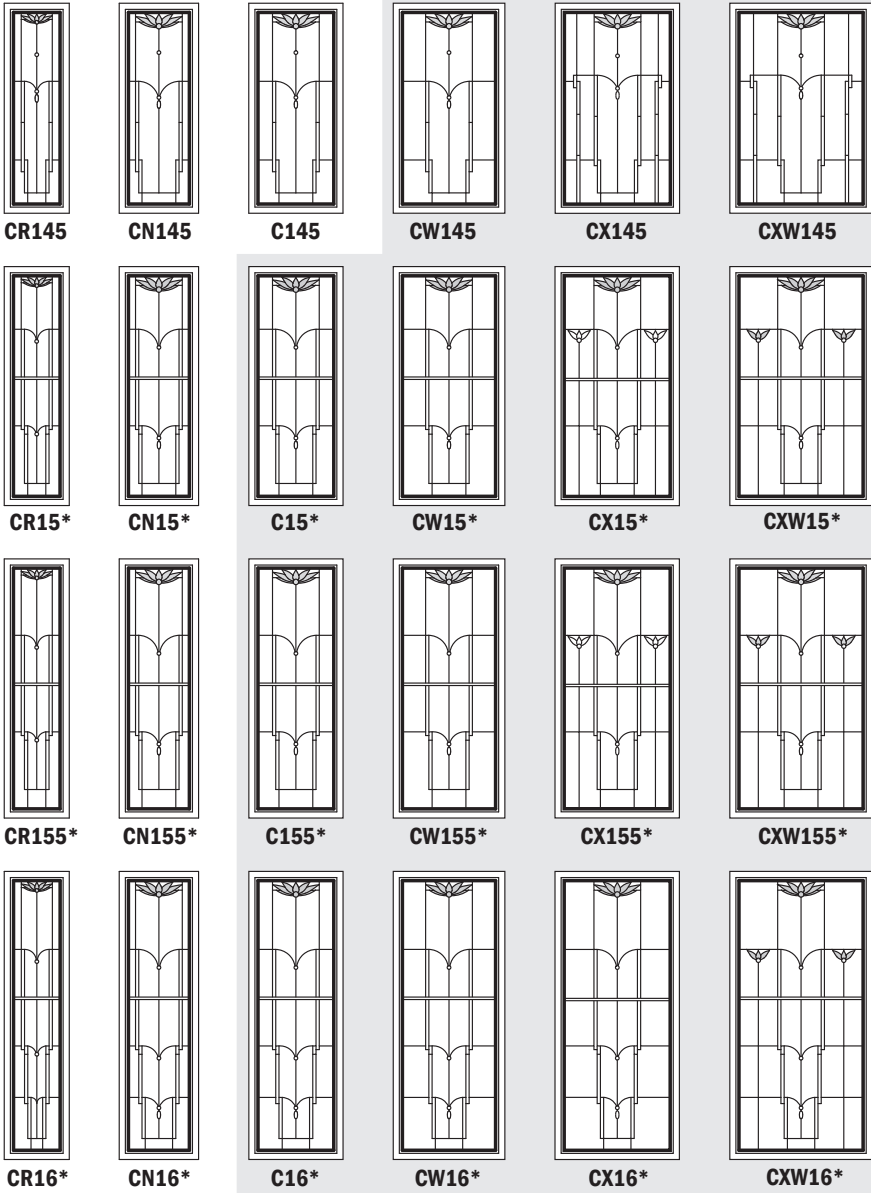

Art Glass Panels - Casement Windows

Lotus Panel

See warnings for large operating casement units.

Lotus Panels for Casement Windows

Unit viewed from exterior.