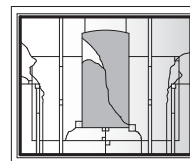

TR3832

Harmonics Panels for Perma-Shield® Narroline® Picture, Sidelights, & Transom Windows

Unit viewed from exterior.