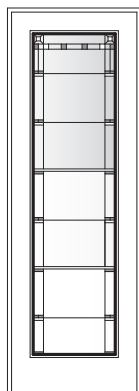

Art Glass Panels - Frenchwood® Doors

Wichita Panel - Frenchwood Gliding Doors / Stationary Sidelights

FWG2980S*

Wichita Panels for Frenchwood® Gliding Stationary Sidelights

Unit viewed from exterior.