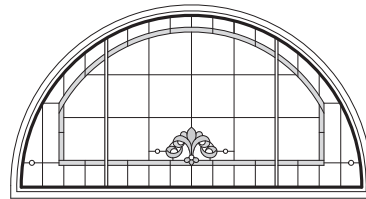

Art Glass Panels - Specialty Windows

Victoria Panel - Circle Top and Elliptical Windows

CTN20

CTN24

CTN28

CTN30

CTN34

CTN28-2*