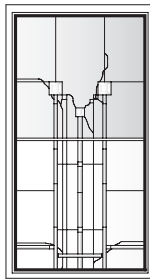

Art Glass Panels - Casement Windows

Affinity Panel

P3055*

Affinity Panels for Casement Windows

Unit viewed from exterior.