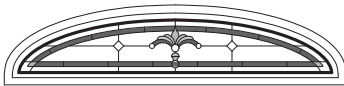

Art Glass Panels - Specialty Windows

Regency Panel - Circle Top and Elliptical Windows

ET6

Regency Panels for Circle Top & Elliptical Windows

Unit viewed from exterior.