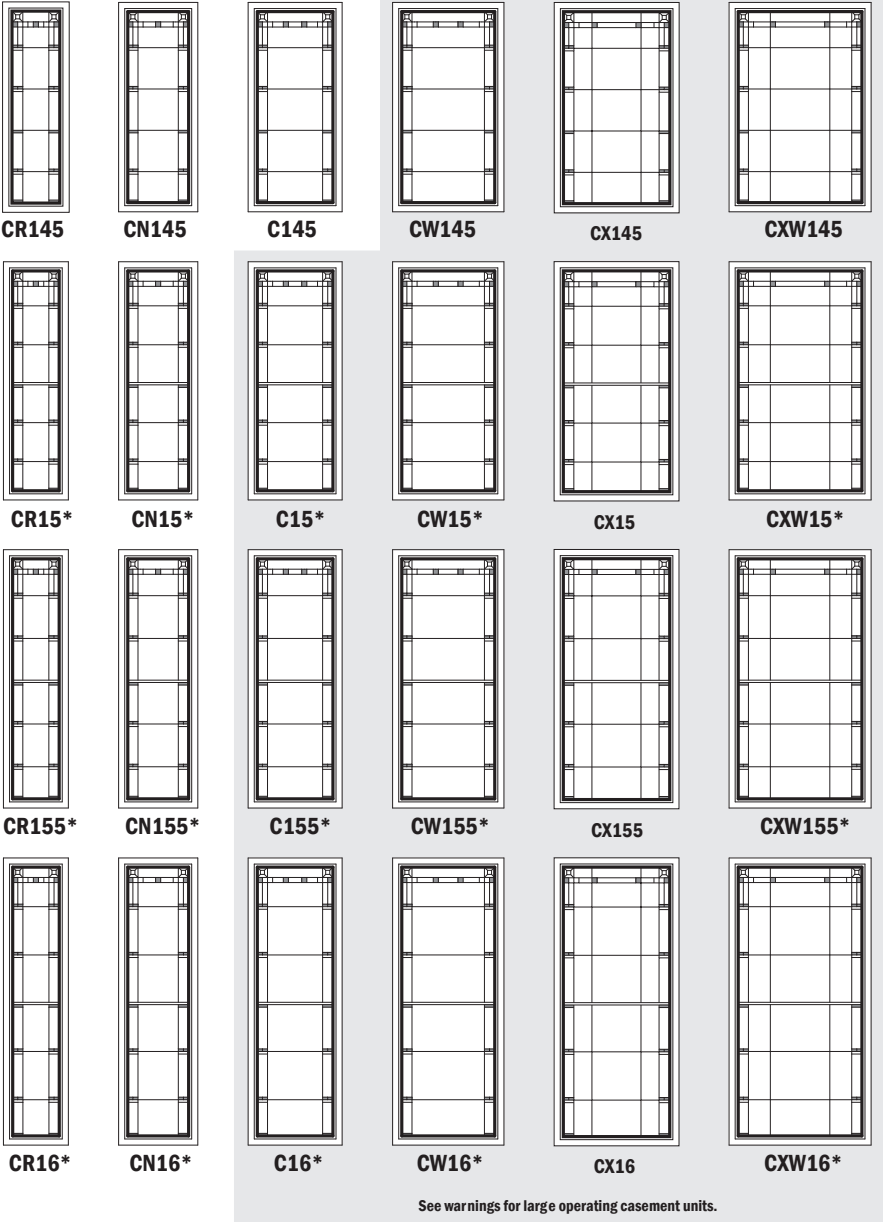

Art Glass Panels - Casement Windows

Wichita Panel

Wichita Panels for Casement Windows

Unit viewed from exterior.