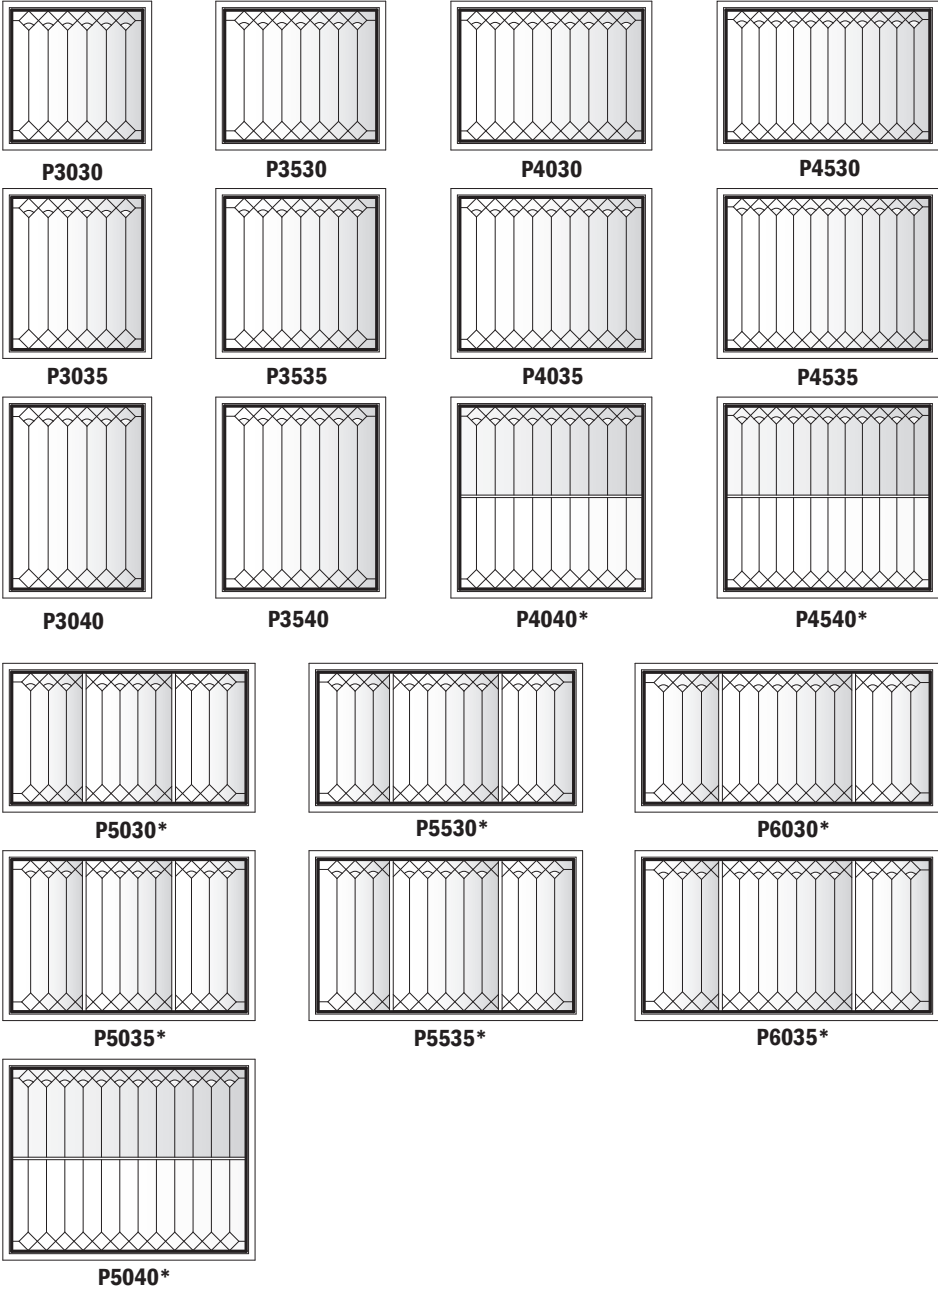

Art Glass Panels - Casement Windows

Diamond Lights Panel

Diamond Lights Panels for Casement Windows

Unit viewed from exterior.