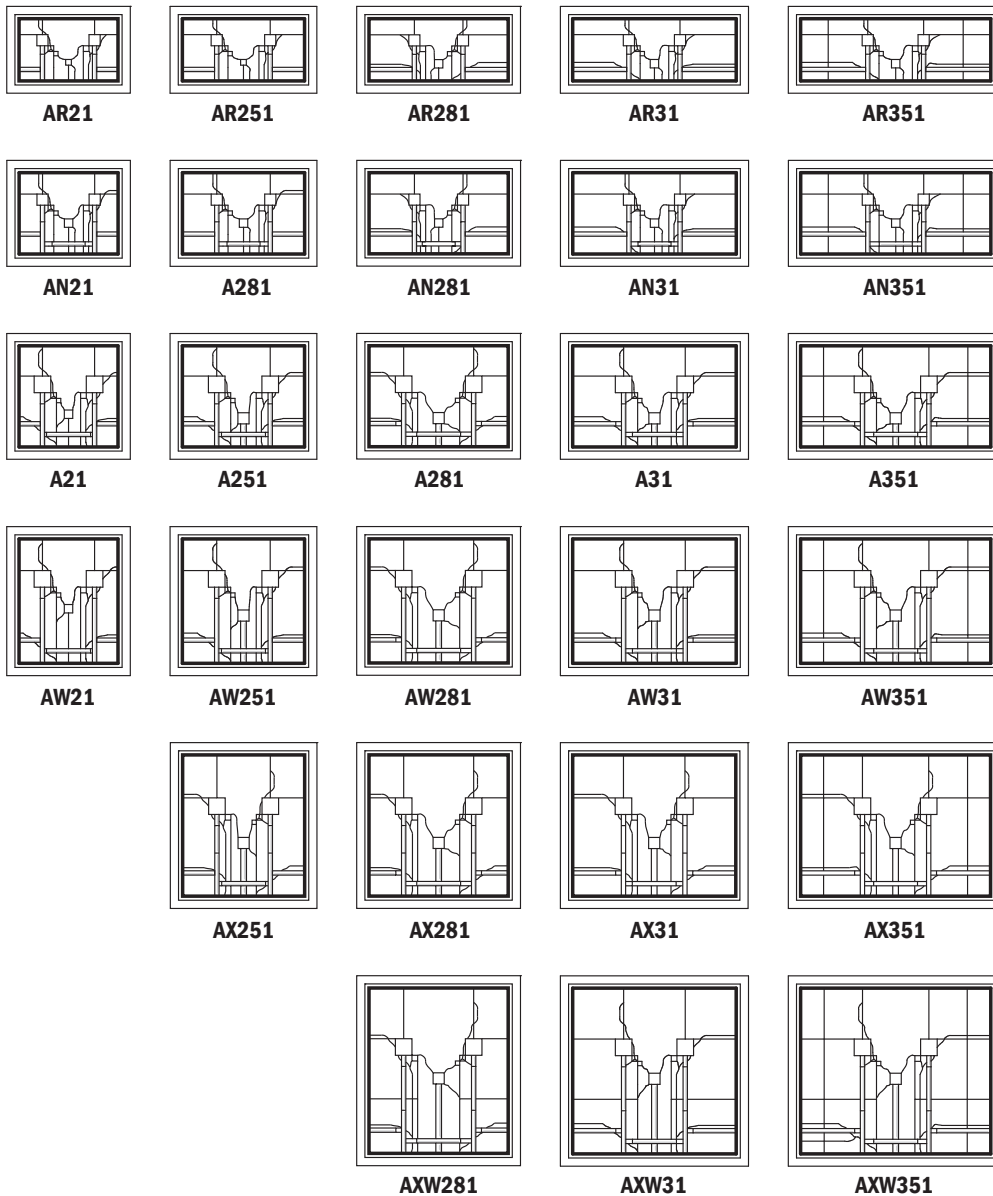

Victoria Panels for Awning Windows

Unit viewed from exterior.

Art Glass Panels - Awning Windows

Affinity Panels

Note:
See [Accessory Guide 0005169](#). See [standard color](#) palettes.

Affinity Panel

Affinity Panels for Awning Windows