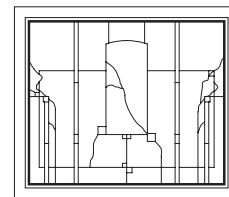

TWT3427

TWT3827

TWT21031

TWT3031

TWT3431

TWT3831

Harmonics Panels for Double Hung Picture, Sidelights, & Transom Windows

Unit viewed from exterior.