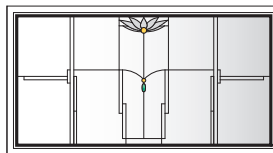

Art Glass Panels - Casement Windows

Lotus Panel

P5530

Lotus Panels for Casement Windows

Unit viewed from exterior.