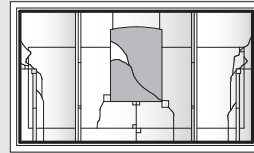

Unit viewed from exterior.

Art Glass Panels - Awning Windows

Harmonics Panel

(A330)
AXW31S

(AP530)*
AXW51S*

See warnings for large operating awning units.

A335

A3535