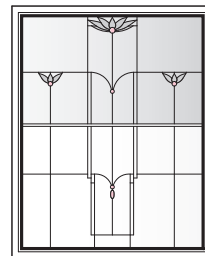

Art Glass Panels - Casement Windows

Lotus Panel

P4050

Lotus Panels for Casement Windows

Unit viewed from exterior.