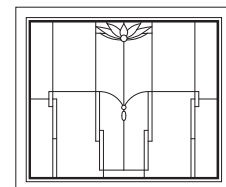

TWT3031

TWT3431

TWT3831

Lotus Panels for Double Hung Picture, Sidelights, & Transom Windows

Unit viewed from exterior.

Art Glass Panels - Double-Hung Picture, Sidelight, & Transom Windows

Regency Panels

Note: