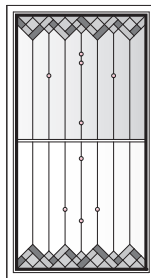

Art Glass Panels - Casement Windows

Taos Panel

P3045

P3545

P4045*

P3050*

P3550*

P4050*