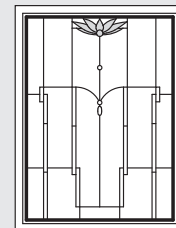

CXW14

See warnings for large operating casement units.

Lotus Panels for Casement Windows

Unit viewed from exterior.