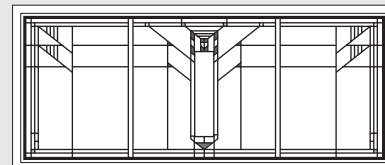

Art Glass Panels - Awning Windows

Eucalyptus Panel

AX61*

See warnings for large operating awning units.

Eucalyptus Panels for Awning Windows

Unit viewed from exterior.