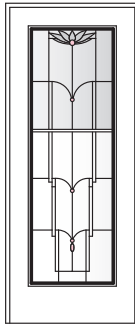

Art Glass Panels - Frenchwood® Doors

Lotus Panel - Frenchwood Gliding Doors / Stationary Sidelights

FWG2968S*