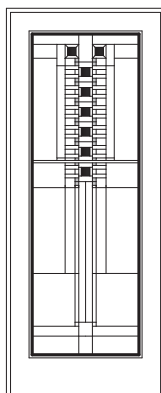

Art Glass Panels - Frenchwood® Doors

Prairie Rhythm Panel - Frenchwood Gliding Doors / Stationary Sidelights

FWG3380S*

Prairie Rhythm Panels for Frenchwood® Gliding Stationary Sidelights

Unit viewed from exterior.