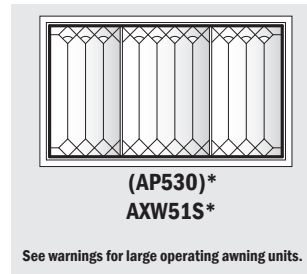

See warnings for large operating awning units.

Diamond Lights Panels for Awning Windows

Unit viewed from exterior.

Art Glass Panels - Awning Windows

Diamond Lights Panel

(A330)
AXW31S

(AP530)*
AXW51S*

A335