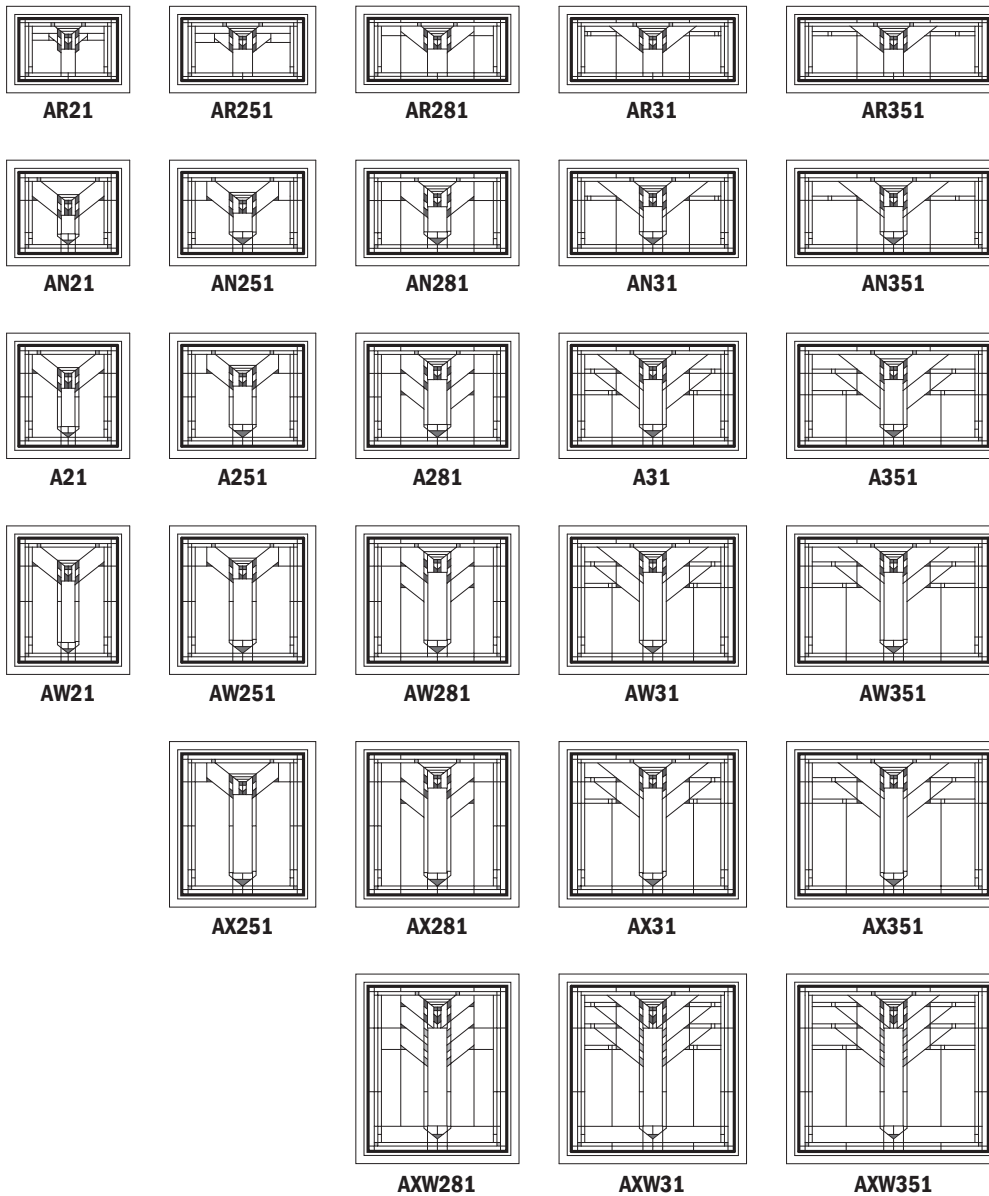

Art Glass Panels - Awning Windows

Eucalyptus Panels (1993 - January 2018)

Note:

Warranty replacement only. See [Bulletin 02-18](#). See [Accessory Guide 0005169](#). See [standard color](#) palettes.

Eucalyptus Panel

Eucalyptus Panels for Awning Windows

Unit viewed from exterior.