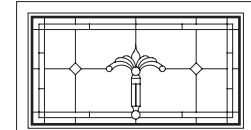

Art Glass Panels - Double-Hung Picture, Sidelight, & Transom Windows

Regency Panel

TWT3821

Regency Panels for Double Hung Picture, Sidelights, & Transom Windows

Unit viewed from exterior.