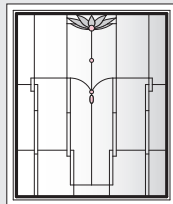

Art Glass Panels - Awning Windows

Lotus Panel

See warnings for large operating awning units.

AP352

See warnings for large operating awning units.

Lotus Panels for Awning Windows

Unit viewed from exterior.