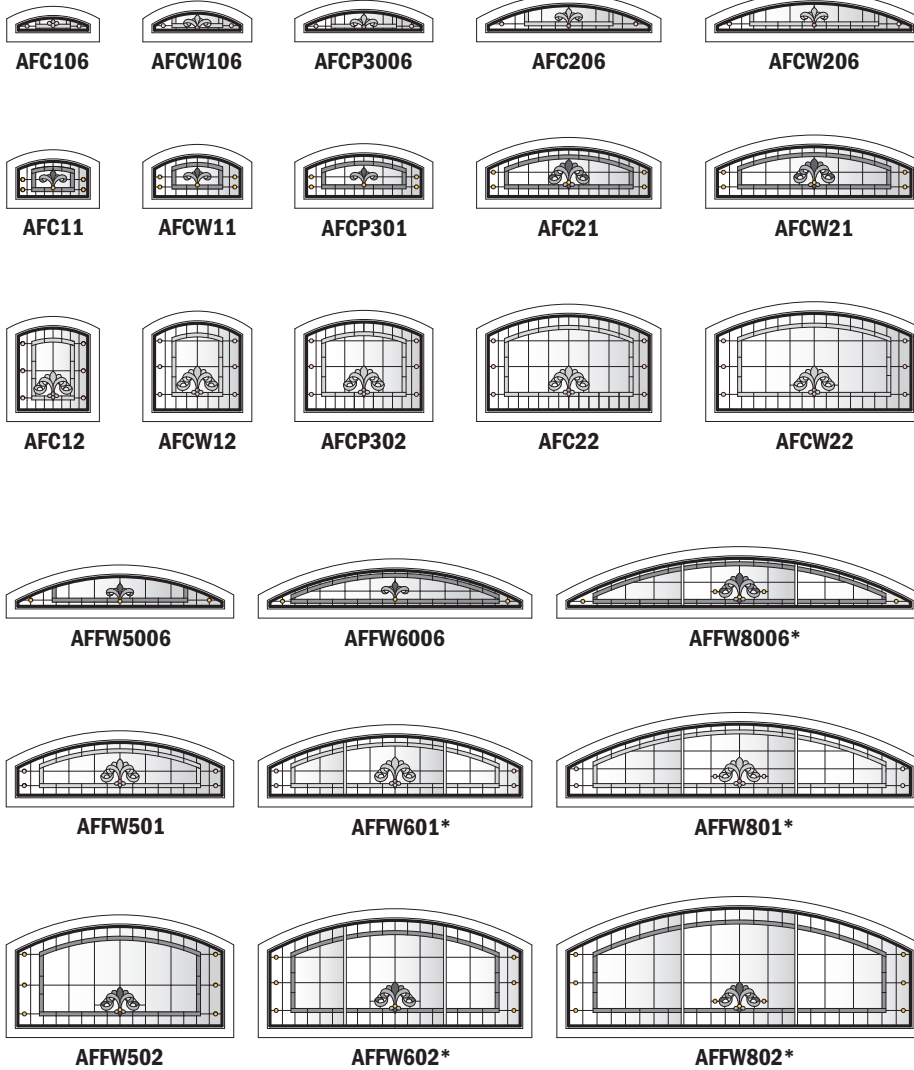

Art Glass Panels - Specialty Windows

Victoria Panel - Arch Windows

Victoria Panels for Arch Windows

Unit viewed from exterior.