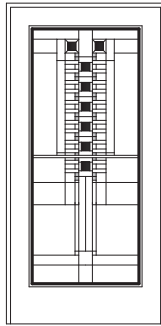

Art Glass Panels - Frenchwood® Doors

Prairie Rhythm Panel - Frenchwood Gliding Doors / Stationary Sidelights

FWG3368S*

Prairie Rhythm Panels for Frenchwood® Gliding Stationary Sidelights

Unit viewed from exterior.