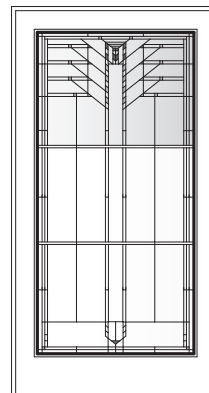

FWG4380S*

Eucalyptus Panels for Frenchwood® Gliding Stationary Sidelights

Unit viewed from exterior.