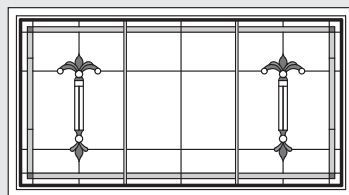

Art Glass Panels - Awning Windows

Regency Panel

AXW551

See warnings for large operating awning units.

Regency Panels for Awning Windows

Unit viewed from exterior.