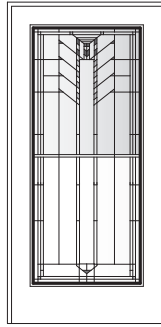

Art Glass Panels - Frenchwood® Doors

Eucalyptus Panel - Frenchwood Gliding Doors / Stationary Sidelights

FWG3368S*

Eucalyptus Panels for Frenchwood® Gliding Stationary Sidelights

Unit viewed from exterior.