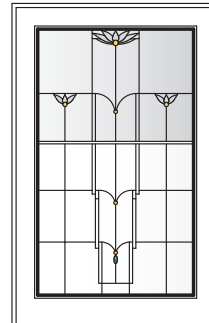

FWG43611S*