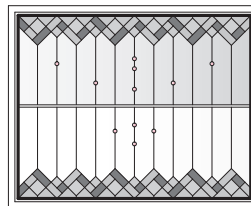

AP52*

Taos Panels for Awning Windows

Unit viewed from exterior.