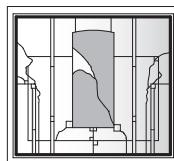

Art Glass Panels - Perma-Shield® Narroline® Picture, Sidelight, & Transom Windows

Harmonics Panel

TR3432

Harmonics Panels for Perma-Shield® Narroline® Picture, Sidelights, & Transom Windows

Unit viewed from exterior.