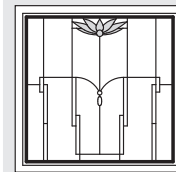

Art Glass Panels - Casement Windows

Lotus Panels

Note:

See [Accessory Guide 0005169](#). See [standard color](#) palettes.

Lotus Panel

CXW13

See warnings for large operating casement units.

Lotus Panels for Casement Windows

Unit viewed from exterior.