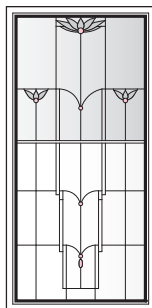

Art Glass Panels - Casement Windows

Lotus Panel

P3060

Lotus Panels for Casement Windows

Unit viewed from exterior.