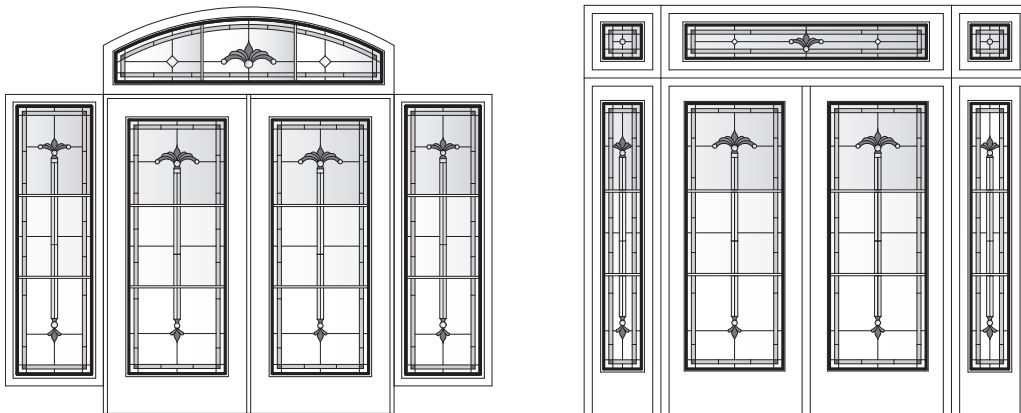

Unit viewed from exterior.

Art Glass Panels - Frenchwood® Doors

Regency Panels

Note:

See [Accessory Guide 0005169](#). See [standard color](#) palettes.

Regency Panel - Frenchwood Doors

Frenchwood® Hinged Patio Door Groupings