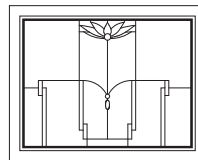

Art Glass Panels - Double-Hung Picture, Sidelight, & Transom Windows

Lotus Panel

TWT3427

Lotus Panels for Double Hung Picture, Sidelights, & Transom Windows

Unit viewed from exterior.