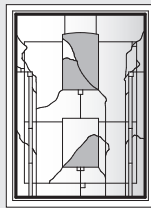

Unit viewed from exterior.

Art Glass Panels - Awning Windows

Harmonics Panel

(A330)
AXW31S

(AP530)*
AXW51S*

See warnings for large operating awning units.

A335

A3535