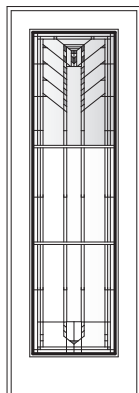

Art Glass Panels - Frenchwood® Doors

Eucalyptus Panel - Frenchwood Gliding Doors / Stationary Sidelights

FWG4380S*

Eucalyptus Panels for Frenchwood® Gliding Stationary Sidelights

Unit viewed from exterior.