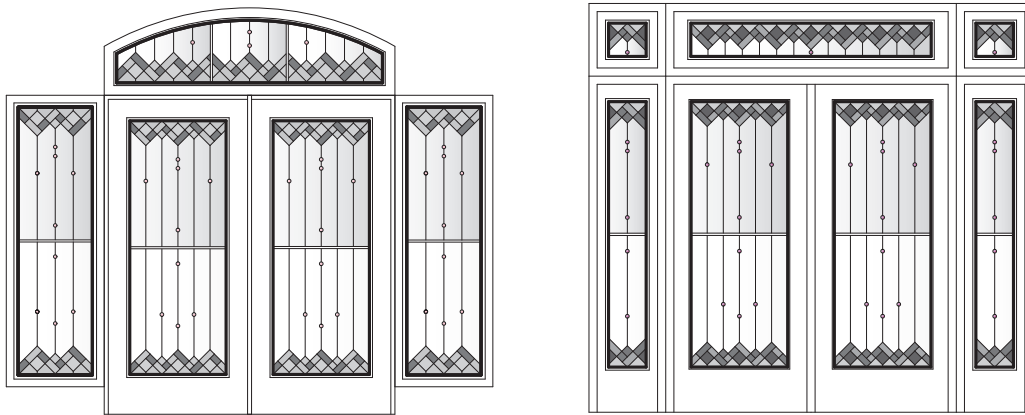

Art Glass Panels - Frenchwood® Doors

Taos Panels

Note:

See [Accessory Guide 0005169](#). See [standard color](#) palettes.

Taos Panel - Frenchwood Doors

Frenchwood® Hinged Patio Door Groupings