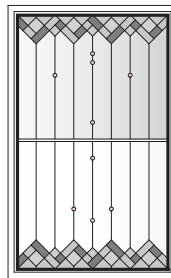

Art Glass Panels - Casement Windows

Taos Panel

P3555*

Taos Panels for Casement Windows

Unit viewed from exterior.