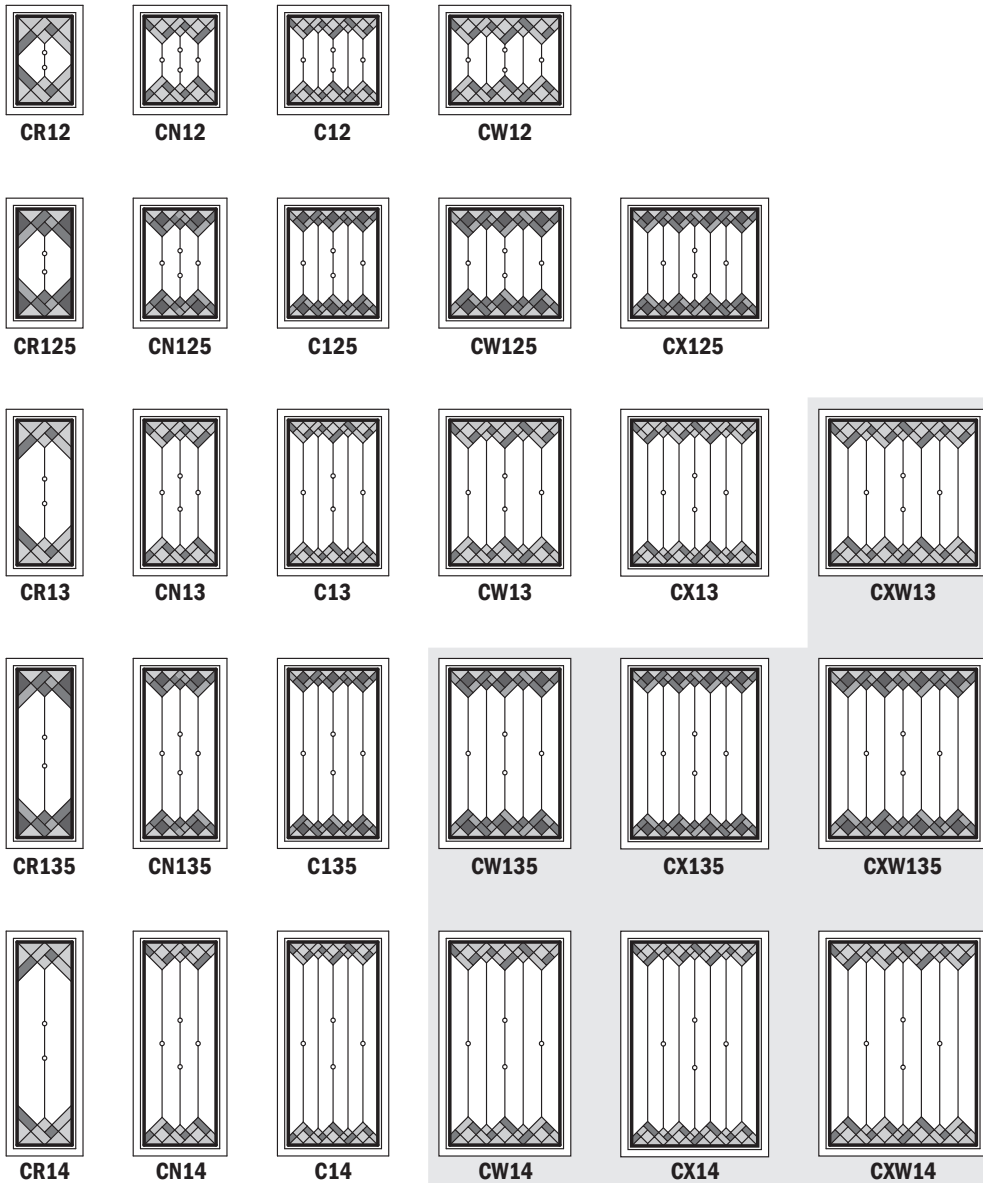

Art Glass Panels - Casement Windows

Taos Panels

Note:
See [Accessory Guide 0005169](#). See [standard color](#) palettes

Taos Panel

See warnings for large operating casement units.

Taos Panels for Casement Windows

Unit viewed from exterior.