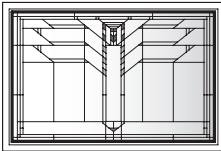

Art Glass Panels - Casement Windows

Eucalyptus Panel

P4530

Eucalyptus Panels for Casement Windows

Unit viewed from exterior.