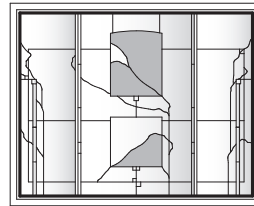

AP52*

Harmonics Panels for Awning Windows

Unit viewed from exterior.