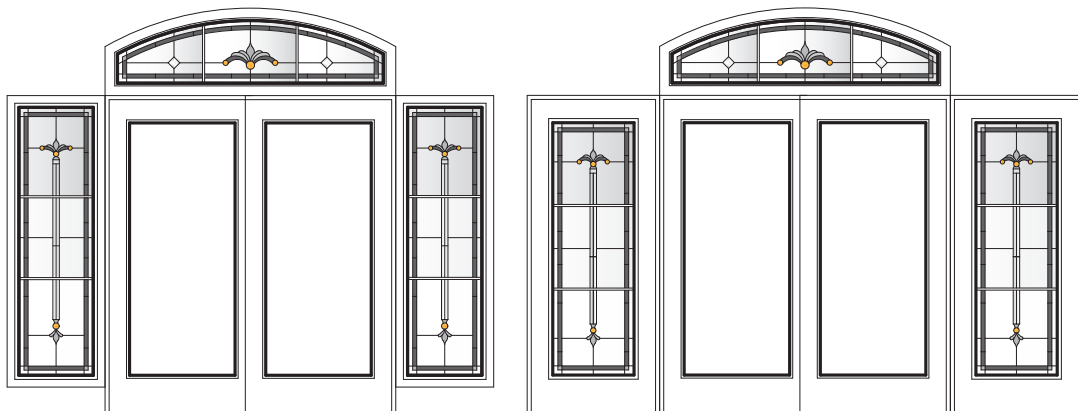

Frenchwood® Gliding Patio Door Groupings

Andersen® art glass panels not available for 2 and 4-panel Frenchwood® gliding patio doors.

Regency Panels for Frenchwood® Doors

Unit viewed from exterior.