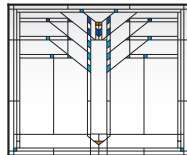

EUCALYPTUS® PANEL

A. Caramel
Cobalt
Teal

A