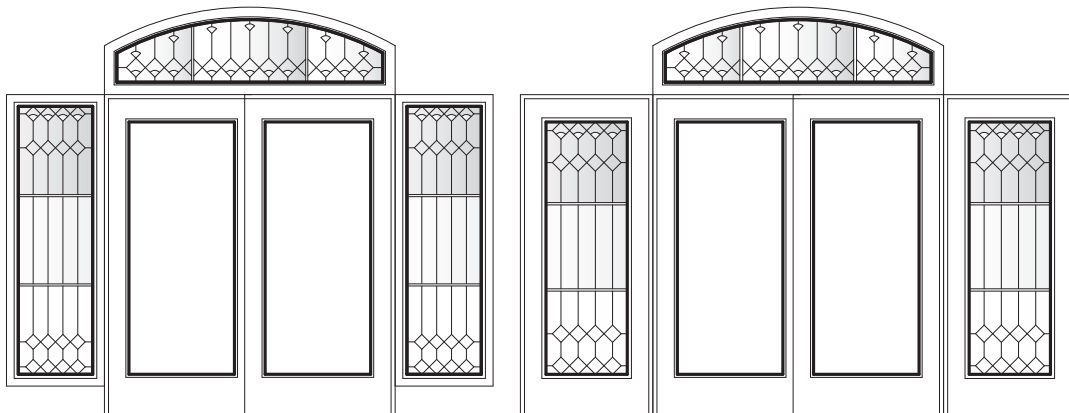

Frenchwood® Gliding Patio Door with Stationary Sidelights

Andersen® art glass panels not available for 2 and 4-panel Frenchwood® gliding patio doors.

Diamond Lights Panels for Frenchwood® Doors

Unit viewed from exterior.