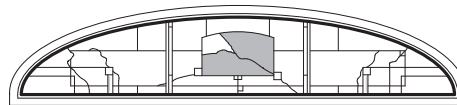

ET8*

Harmonics Panels for Circle Top & Elliptical Windows

Unit viewed from exterior.