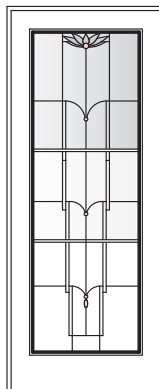

Art Glass Panels - Frenchwood® Doors

Lotus Panel - Frenchwood Gliding Doors / Stationary Sidelights

FWG3380S*

Lotus Panels for Frenchwood® Gliding Stationary Sidelights

Unit viewed from exterior.