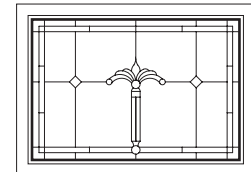

Art Glass Panels - Double-Hung Picture, Sidelight, & Transom Windows

Regency Panel

TWT3827

Regency Panels for Double Hung Picture, Sidelights, & Transom Windows

Unit viewed from exterior.