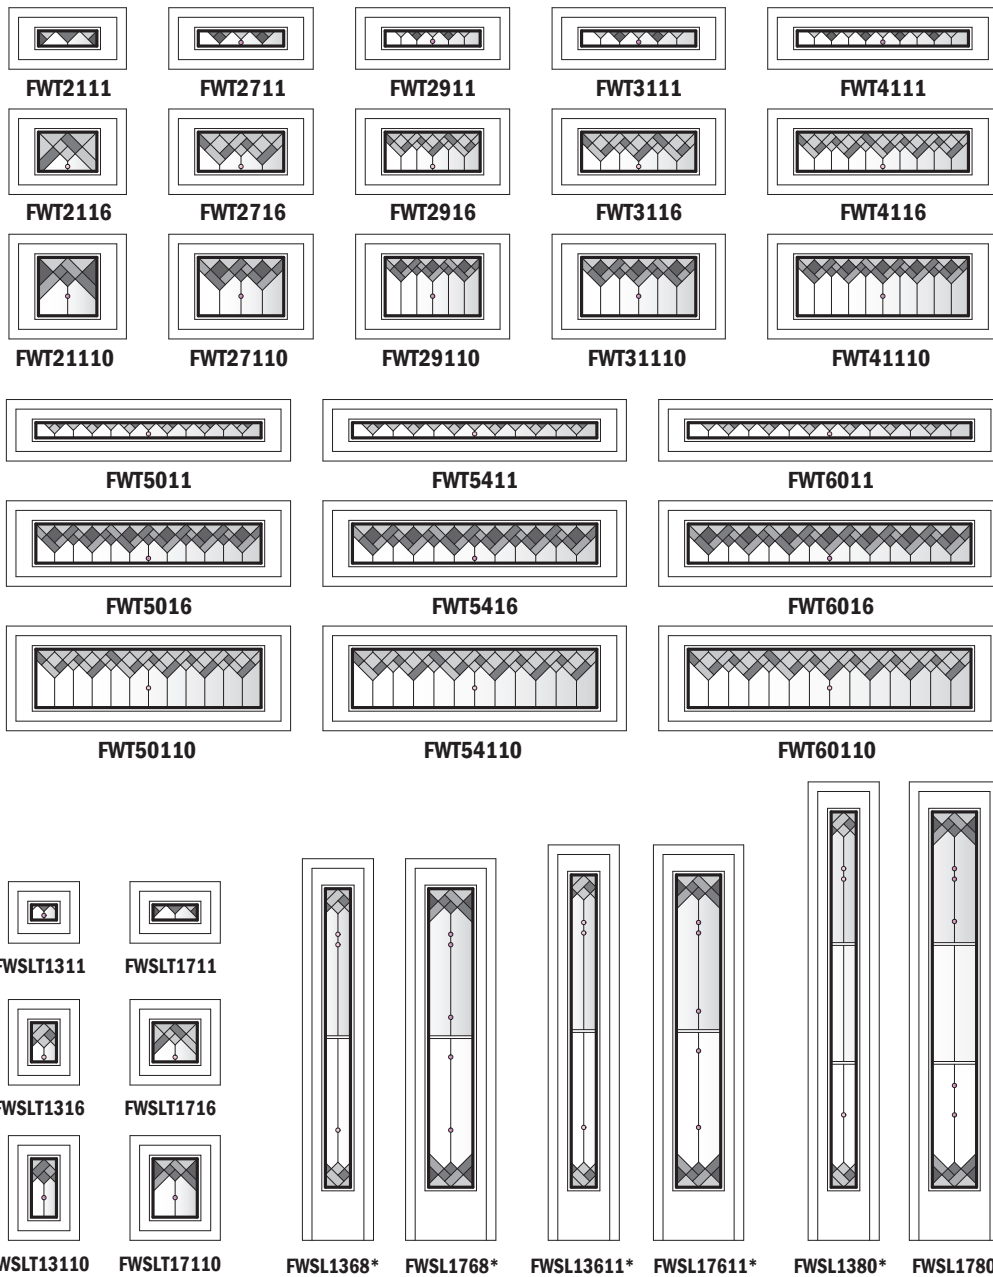

Art Glass Panels - Frenchwood® Doors

Taos Panel - Frenchwood Doors / Sidelights and Transoms

Taos Panels for Frenchwood® Doors Sidelights and Transoms

Unit viewed from exterior.