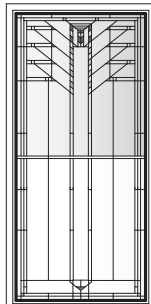

Art Glass Panels - Awning Windows

Eucalyptus Panel

See warnings for large operating awning units.

See warnings for large operating awning units.

AP33*

Eucalyptus Panels for Awning Windows

Unit viewed from exterior.