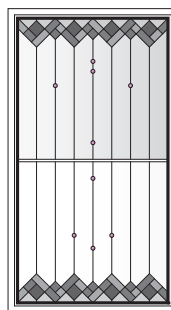

P3560*

Taos Panels for Casement Windows

Unit viewed from exterior.