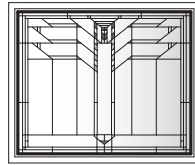

Art Glass Panels - Casement Windows

Eucalyptus Panel

CXW13S

CP235

Eucalyptus Panels for Casement Windows

Unit viewed from exterior.