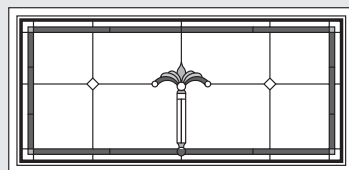

Art Glass Panels - Awning Windows

Regency Panel

AX551

See warnings for large operating awning units.

Regency Panels for Awning Windows

Unit viewed from exterior.