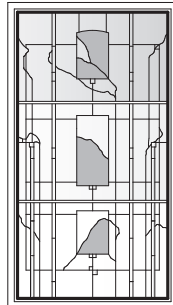

Art Glass Panels - Awning Windows

Harmonics Panel

See warnings for large operating awning units.

See warnings for large operating awning units.

AP353*

Harmonics Panels for Awning Windows

Unit viewed from exterior.