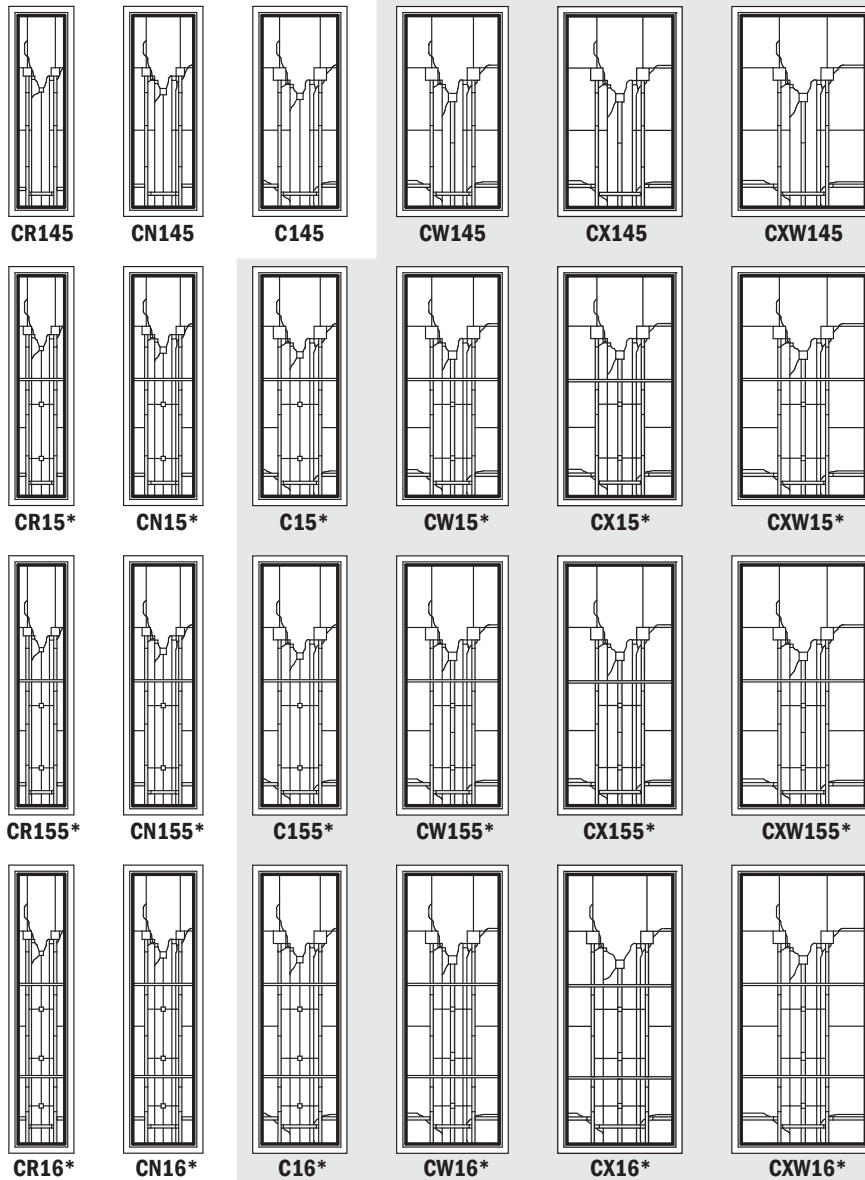

Art Glass Panels - Casement Windows

Affinity Panel

See warnings for large operating casement units

Affinity Panels for Casement Windows

Unit viewed from exterior.