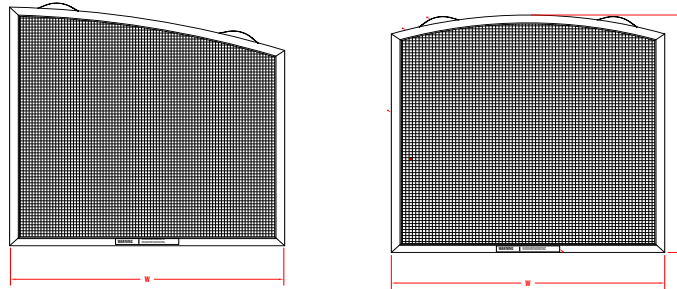

Insect Screens

Insect Screen - Standard Screens

Insect Screen - Standard Screens

Unit No.		Dimensions -Single (w)	
20	RCAX2020	20 ¹³/₃₂	
	RCAX2026		
	RCAX2028		
	RCAX2030		
	RCAX2034		
	RCAX2040		
	RCAX2046		
	RCAX2050		
	RCAX2056		
	RCAX2060		
24	RCAX2420	24 ¹³/₃₂	
	RCAX2426		
	RCAX2428		
	RCAX2430		
	RCAX2434		
	RCAX2440		
	RCAX2446		
	RCAX2456		
	RCAX2466		
	RCAX2460		
26	RCAX2620	26 ¹³/₃₂	
	RCAX2626		
	RCAX2628		
	RCAX2630		
	RCAX2634		
	RCAX2640		
	RCAX2646		
	RCAX2650		
	RCAX2656		
	RCAX2660