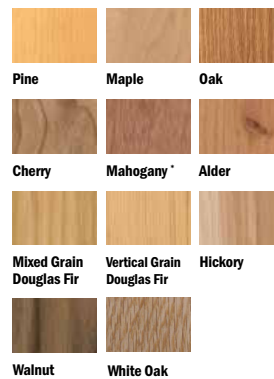

To order, state:

Product ID (from product label, see [Service Guide 9051877](#))

OR

1. Description of Part/Size (RCAX XXXX or frame W X H dimensions)
2. Colors/Species/Finish
3. Manufacturing Date

Exterior color/finish options

ANNODIZED FINISHES

Interior species/finish/color options

WOOD SPECIES

FACTORY-FINISHED INTERIORS

PAINTED OPTIONS

E-Series Arch Casement Windows (2011 to Present)

Standard Windows

Frames