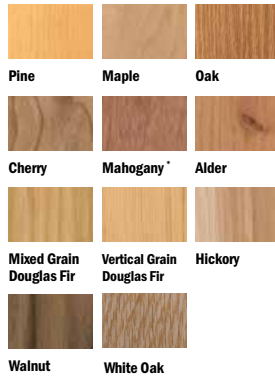

Hickory

Mahogany

Vertical Grain
Douglas Fir

Cherry

White Oak

Stained Interior Options

Clear Coat

Wheat

E-Series Arch Casement Windows (2011 to Present)

Standard Windows

Glass

Glass Stops

Stops - Top / Bottom / Side

Note:

Stops (top, bottom and side) are made to order.

To order, state:

Interior species/finish/color options

WOOD SPECIES

FACTORY-FINISHED INTERIORS

PAINTED OPTIONS

Glass

Glass Parts			
Glazing Tape			
Note: See Accessory Guide 9064542 .			
		Color	Order No.
		Gray	33751RL
Silicone Bed Glazing			
		Color	Order No.
		Dove Gray	9164412