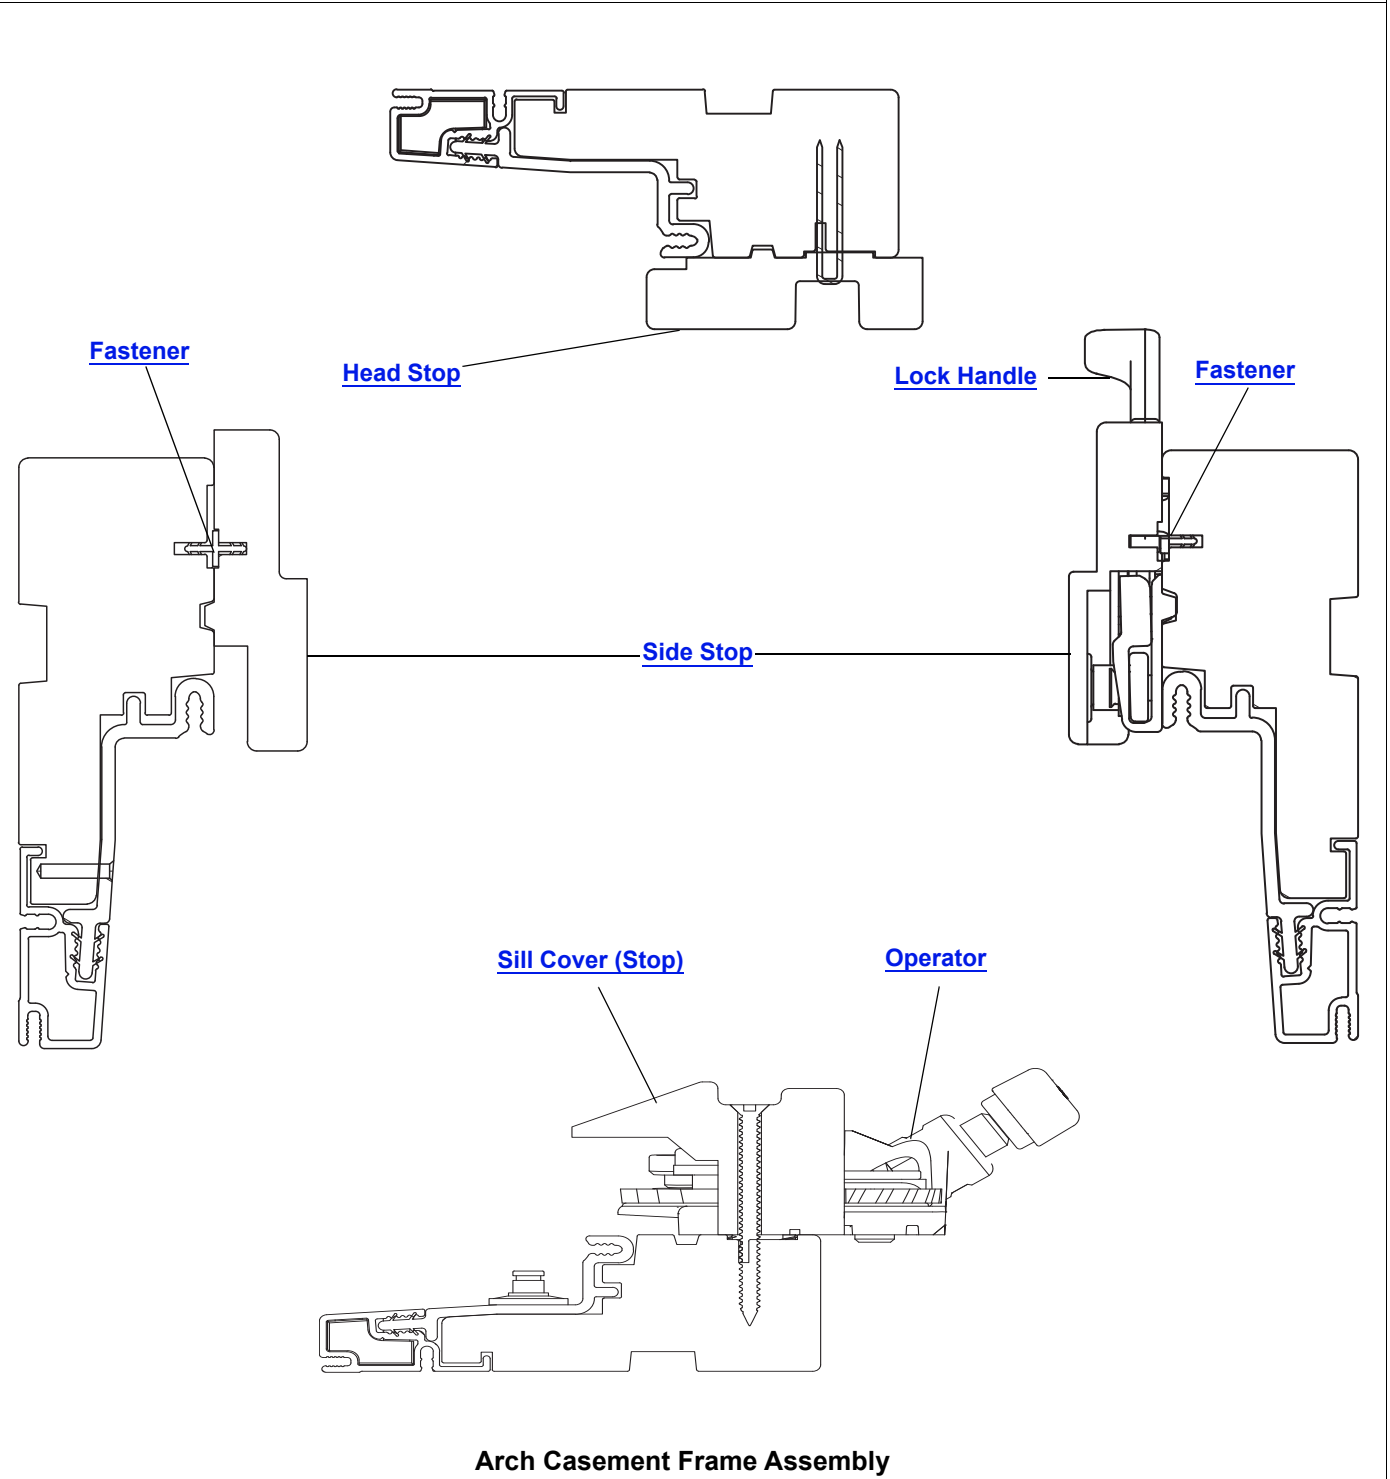

E-Series Arch Casement Windows (2011 to Present)

Standard Windows

Frames

Frame Graphic - Standard Windows

Note:

Replacement frames can be configured in iQ+. Standard Arch Casement unit shown. See additional [casement types](#).