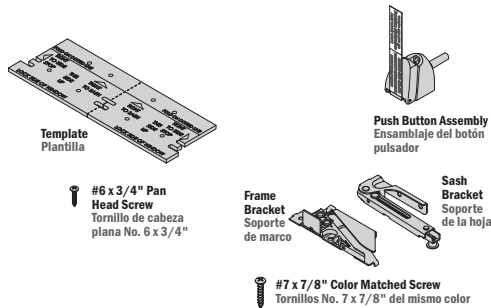

Temporary Handle - Lock		
		Order No.
		0008949

E-Series Arch Casement Windows (2011 to Present)

Standard Windows

Hardware

Optional Hardware

Opening Control Device

Kit Includes:

- (1) Frame Bracket
- (1) Sash Bracket
- (2) Push Button Assembly
- (2) Screw Packet
- (1) Safety Card (Not shown)
- (1) Drill Guide
- (1) Template
- (1) [Accessory Guide 9069031](#)