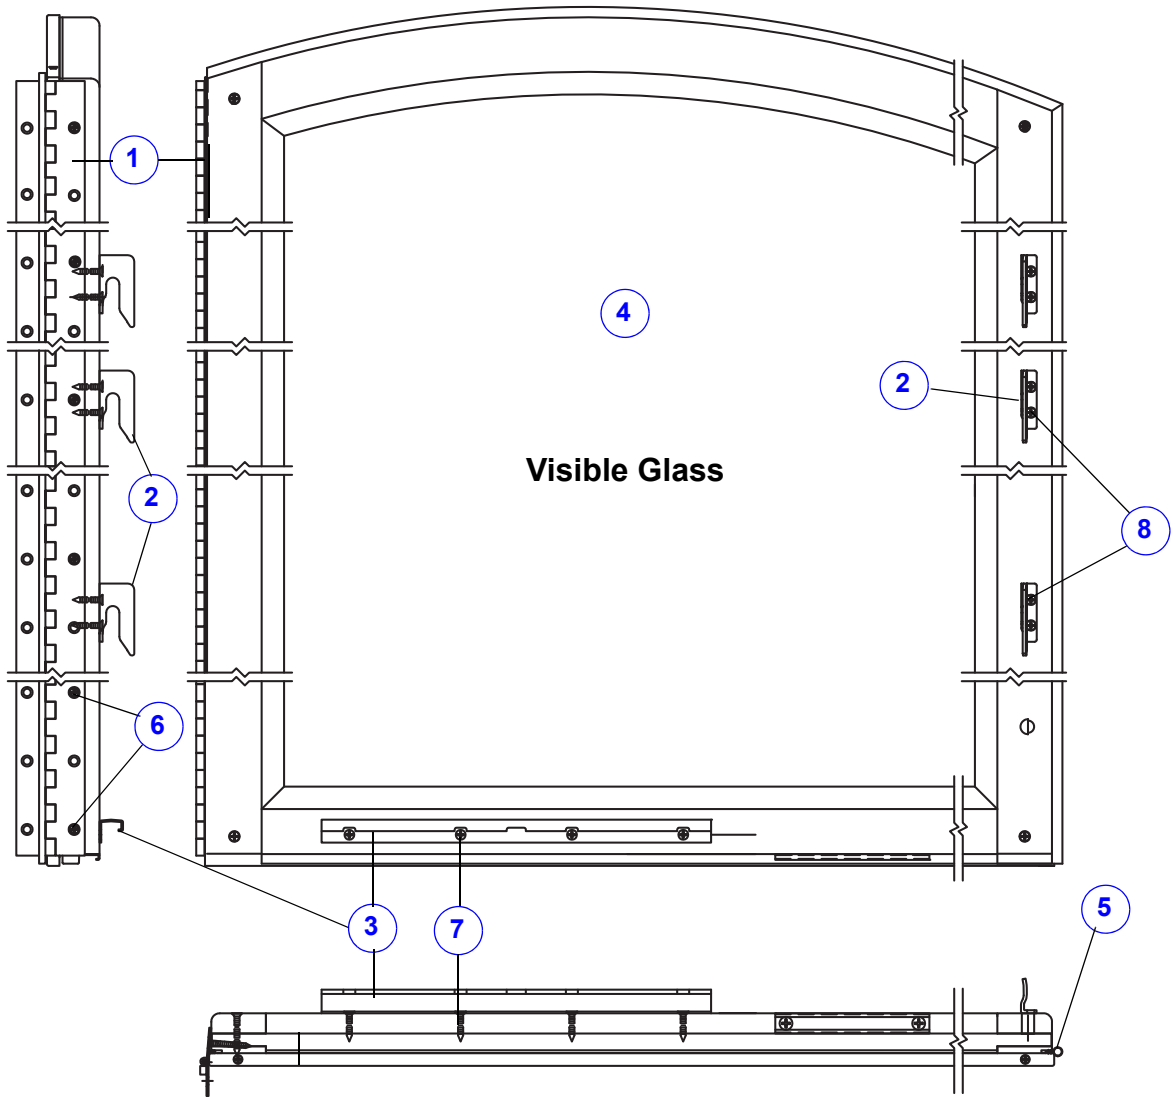

Sash Graphic

Note:

See additional [casement types](#). Sash track used with units wider than 20". Right hand sash shown.

1. [Hinge (Piano)](#)
2. [Keeper](#)
3. [Sash Track](#)
4. [Glass](#)
5. [Weatherstrip](#)
6. [Screw (Piano Hinge)](#)
7. [Screw (Sash Track)](#)
8. [Screw (Keeper)](#)

E-Series Arch Casement Sash

Sash viewed from interior