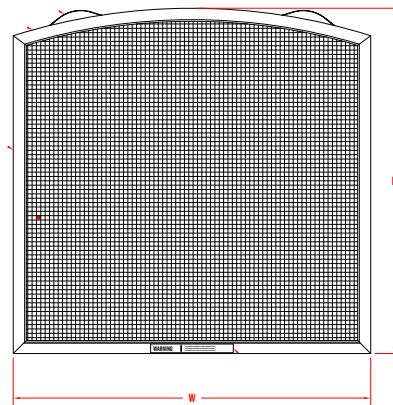

FACTORY-FINISHED INTERIORS

RADIUS CSMT	
FRAME WIDTH	W
17 3/4 (1-5 3/4)	14 5/32
20 (1-8)	16 13/32
24 (2-0)	20 13/32
30 (2-6)	26 13/32
32 (2-8)	28 13/32
40 (3-4)	36 13/32
48 (4-0)	44 13/32
54 (4-6)	50 13/32
60 (5-0)	56 13/32
66 (5-6)	62 13/32
72 (6-0)	68 13/32

Standard Screen