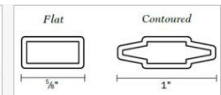

E-Series Arch Casement Windows (2011 to Present)

Standard Windows

Grilles

Grille Options

Note:

Replacement sash with permanently applied grilles and finelight grilles can be configured in iQ+. Replacement removable interior grilles can be configured in iQ+. Removable grilles are only available in 7/8" profile.

Types

Full Divided Light

Simulated Divided Light

Removable Interior Wood Grilles

Finelight™ Grilles-Between-the-Glass

Profiles

Interior Wood: Ovolo (Colonial)

Widths:

- 5/8"
- 7/8"
- 1 1/8"
- 1 1/2"
- 2 1/4"

Available with:

- Full Divided Light
- Simulated Divided Light

Interior Wood: Contemporary

Widths:

- 5/8"
- 7/8"
- 1 1/8"
- 1 1/2"
- 2 1/4"

Available with:

- Full Divided Light
- Simulated Divided Light

Exterior Aluminum: Chamfer

Widths:

- 5/8"
- 7/8"
- 1 1/8"
- 1 1/2"
- 2 1/4"

Available with:

Exterior Aluminum: Contemporary

Widths:

- 5/8"
- 7/8"
- 1 1/8"
- 1 1/2"
- 2 1/4"

Available with:

Removable Interior Wood Grilles

Ovolo or Contemporary profiles in 7/8" width

Finelight Grille Profiles and Widths

Flat or Contoured profiles in 5/8" or 1" widths

Patterns