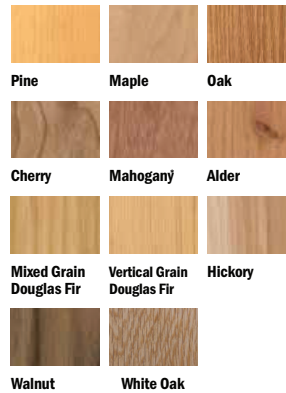

Species/finish/color options

WOOD SPECIES