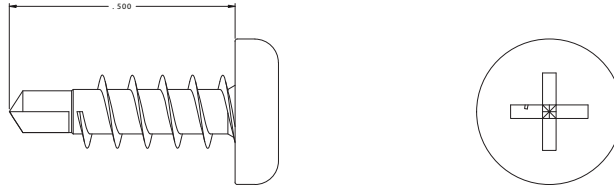

E-Series Arch Casement Windows (2011 to Present)

Standard Windows

Frames

Metal Drip Cap Colored Screws

Note:

(*) Anodized finishes. See [color options](#).

Color	2604	2605			Color	2604	2605		
Acorn	0073388	0K12292			Mystic Gray	0073393	0K12298		
Coffee Bean	0010021	0K17659			Dark Ash	0073392	0K12297		
Cocoa Bean	0073390	0K12295			Black	0010018	0K17656		
					Clear Anodized*				
Dark Bronze	0049367	0K20863			Champagne*	0074524			
Clay Canyon	0073379	0K12268			Light Bronze*	0074525			
Cardinal Red		0K12287			Medium Bronze*	0074526			
Bing Cherry		0K12286			Copper*	0074536			
Fire Engine Red		0K12288			Dark Bronze*				
Cinnamon Toast	0013451	0K12261			Black*				
Red Rock	0010023	0K17661							
Olive	0073374	0K12259							
Sage	0073391	0K12296							
Billiard Green	0093964	0K12269							
Moss	0073386	0K12290							
Forest Green	0047474	0K14402							
Mallard Green	0073375	0K12260							
Eagle Black	0073371	0K12275							
Eagle Cappuccino	0073389	0K12294							
Bronze	0013445	0K12251							
Eagle Linen	0073394	0K12299							
Eagle Blue Mist	0093970	0K12284							
Eagle Pink Chablis	0093971	0K12285							
Eagle Butterscotch	0073376	0K12264							
Eagle Elephant	0073385	0K12281							
Eagle Chocolate Chip	0073377	0K12265							
Eagle Forest Green	0013447	0K12253							
Antique White	0013448	0K12254							
Eagle Gray Flannel	0073380	0K12273