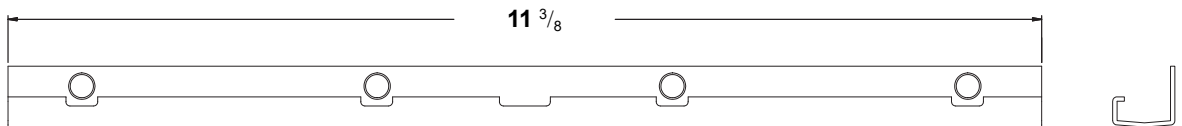

Track / Operator

Order No.
0007672

Screw / Operator Track

	Description	Finish	Order No.
	#7 x 7/8" PFHSMS Type AB Stainless Steel	Stainless Steel	0015746

Shim / Operator

Order No.
0067498

Screw / Shim

	Description	Finish	Order No.
	#8 x 1" PFHSMS	Z & Y	0013396