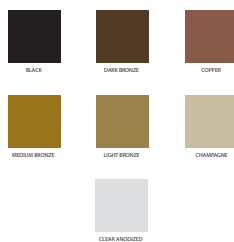

ANNODIZED FINISHES

Interior species/finish/color options

WOOD SPECIES

FACTORY-FINISHED INTERIORS

PAINTED OPTIONS

E-Series Arch Casement Windows (2011 to Present)

Standard Windows

Frames