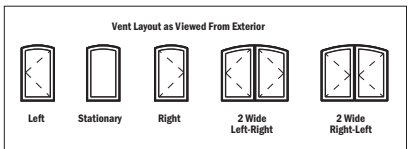

2' 0 1/2"	4' 0 1/2"	2' 4 1/2"	4' 8 1/2"	2' 6 1/2"	5' 0 1/2"	2' 8 1/2"	5' 4 1/2"	3' 0 1/2"	6' 0 1/2"
	2' 0"	4' 0"	2' 4"	4' 8"	2' 6"	5' 0"	2' 8"	5' 4"	3' 0"	6' 0"
	3'-0" RAD	6'-0" RAD	3'-0" RAD	6'-0" RAD	3'-0" RAD	6'-0" RAD	3'-0" RAD	6'-0" RAD	3'-0" RAD	6'-0" RAD
2' 0 1/2" R.O.										
2' 0"	RCMT2020	RCMT2020-2	RCMT2420	RCMT2420-2	RCMT2620	RCMT2620-2	RCMT2820	RCMT2820-2	RCMT3020	RCMT3020-2
2' 6 1/2" R.O.										
2' 6"	RCMT2026	RCMT2026-2	RCMT2426	RCMT2426-2	RCMT2626	RCMT2626-2	RCMT2826	RCMT2826-2	RCMT3026	RCMT3026-2
2' 8 1/2" R.O.										
2' 8"	RCMT2028	RCMT2028-2	RCMT2428	RCMT2428-2	RCMT2628	RCMT2628-2	RCMT2828	RCMT2828-2	RCMT3028	RCMT3028-2
3' 0 1/2" R.O.										
3' 0"	RCMT2030	RCMT2030-2	RCMT2430	RCMT2430-2	RCMT2630	RCMT2630-2	RCMT2830	RCMT2830-2	RCMT3030	RCMT3030-2
3' 4 1/2" R.O.										
3' 4"	RCMT2034	RCMT2034-2	RCMT2434	RCMT2434-2	RCMT2634	RCMT2634-2	RCMT2834	RCMT2834-2	RCMT3034	RCMT3034-2
4' 0 1/2" R.O.										
4' 0"	RCMT2040	RCMT2040-2	RCMT2440 †	RCMT2440-2 †	RCMT2640 †	RCMT2640-2 †	RCMT2840 †	RCMT2840-2 †	RCMT3040 †	RCMT3040-2 †
4' 6 1/2" R.O.										
4' 6"	RCMT2046	RCMT2046-2	RCMT2446 †	RCMT2446-2 †	RCMT2646 †	RCMT2646-2 †	RCMT2846 †	RCMT2846-2 †	RCMT3046 †	RCMT3046-2 †
5' 0 1/2" R.O.										
5' 0"	RCMT2050	RCMT2050-2	RCMT2450 †	RCMT2450-2 †	RCMT2650 †	RCMT2650-2 †	RCMT2850 †	RCMT2850-2 †	RCMT3050 *	RCMT3050-2 *
5' 6 1/2" R.O.										
5' 6"	RCMT2056	RCMT2056-2	RCMT2456 †	RCMT2456-2 †	RCMT2656 †	RCMT2656-2 †	RCMT2856 *	RCMT2856-2 *	RCMT3056 *	RCMT3056-2 *
6' 0 1/2" R.O.										
6' 0"	RCMT2060	RCMT2060-2	RCMT2460 †	RCMT2460-2 †	RCMT2660 †	RCMT2660-2 †	RCMT2860 *	RCMT2860-2 *	RCMT3060 *	RCMT3060-2 *

NOTES

† These units meet or exceed the following dimensions: Clear Opening Area 5.7 sq. ft., Clear Opening Width 20", Clear Opening Height 24" and 44" maximum floor to sill height (with standard 6' 10-1/2" structural header height).

* A sash-limiting device is standard on 2856, 2860, 3056 and 3060 casement units.

Piano hinges are standard on all arch casement units.

E-Series Arch Casement Standard Window Unit Sizes