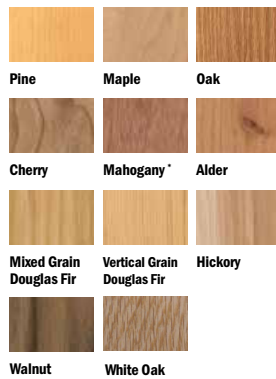

ANNODIZED FINISHES

Interior species/finish/color options

WOOD SPECIES

FACTORY-FINISHED INTERIORS

PAINTED OPTIONS

E-Series Arch Casement Windows (2011 to Present)

Standard Windows

Frames

Stops

Stops - Head / Sill / Side

Note:

Stops (head, sill and side) are made to order.

To order, state:

Product ID (from product label, see [Service Guide 9051877](#))

OR

1. Description of Part/Size (Stop)
2. Color/Species/Finish
3. Location/Handing (Head, Sill, Lock Jamb, Hinge Jamb, LH, RH)
4. Manufacturing Date

Interior species/finish/color options

WOOD SPECIES

FACTORY-FINISHED INTERIORS

PAINTED OPTIONS

Frames

Weatherstrip			
Weatherstrip			
		Size	Order No.
		10 ft (120")	9103914
		25 ft (300")	9103915

Frame Parts			
Fastener			
		Size	Order No.
		3"	000CFS3
		6"	000CFS6
		34"	00CFS34
		55"	00CFS55
96"	00CFS96		