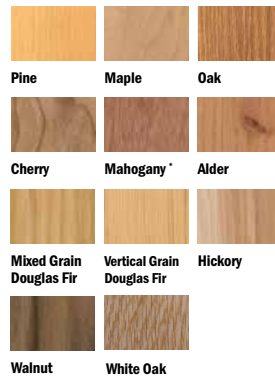

Exterior color/finish options

ANNODIZED FINISHES

Interior species/finish/color options

WOOD SPECIES

FACTORY-FINISHED INTERIORS

PAINTED OPTIONS

E-Series Arch Casement Windows (2011 to Present)

Standard Windows