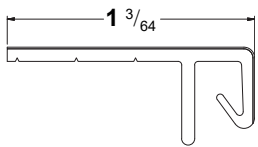

Color	PVC	
	72"	145 5/8"
White	9179668	9179673
Terratone®	9179670	9179675
Sandtone	9179669	9179674
Dark Bronze	9179671	9179676
Black	9179672	9179677