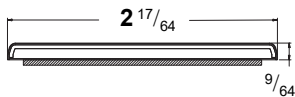

Exterior/Interior Grille with tape / Vinyl / 2 1/4" W

Note:
2 1/4" wide.