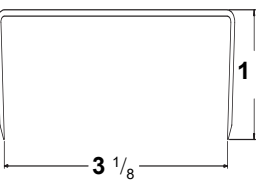

Head Expander

Note:

See [Installation Guide 9183352](#).