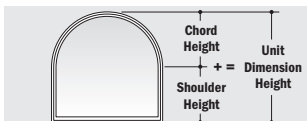

100 Series Specialty Windows (2008 to Present)

Standard and Custom Windows

Unit Sizes

Unit Sizes - Fixed Windows

Note:

Unit Dimension refers to overall outside-to-outside frame. Unobstructed Glass refers to visible glass dimensions. Charts show dimensions for **standard** frame. See additional **frame types** (overfit, stucco key, standard flangeless and flangeless w/kerf) and FS00113 for additional detail.

See [Measuring Visible Glass Video](#).

Rough Opening Height - Add 1/2" to unit dimension height.

Unobstructed Glass Height and Width - Subtract 6-1/4" from unit dimension height and width.

Arch Sizes