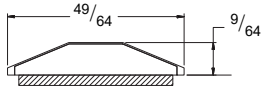

Service Replacement Only Parts

Grille / Vinyl

Exterior/Interior Grille with tape / Vinyl / 3/4" W

Note:
3/4" wide.

Color	72"	108"
White	9178882	9173962
Terratone®	9178884	9173964
Sandtone	9178883	9173963
Cocoa Bean	9178885	9173965
Dark Bronze	9178886	9173966
Black	9178887	9173967