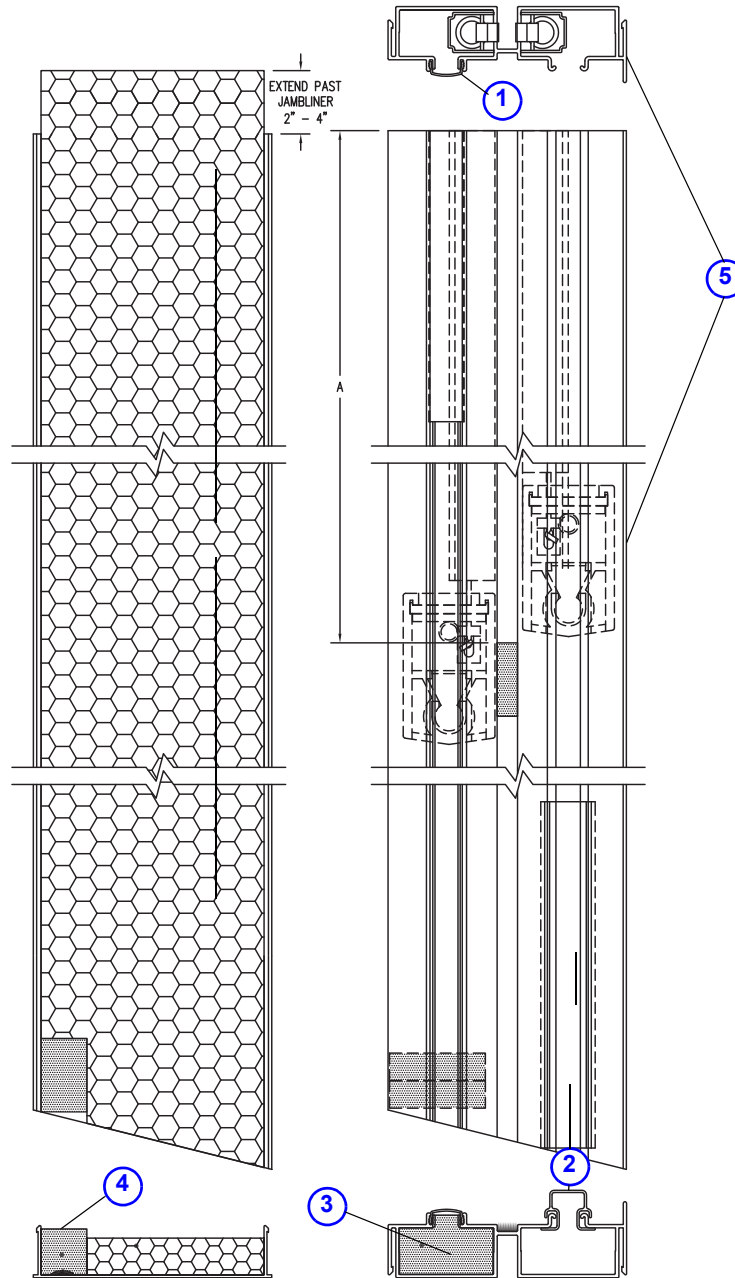

Frames

Frame Graphic - Jamb Liner Assembly

1. [Balancer/Spring Cover](#)
2. [Sash Stop](#)
3. [Foam Plug](#)
4. [Air Plug](#)
5. [Jamb Liner](#)

E-Series Double-Hung Sash Replacement Windows Frame (Jamb Liner) Assembly