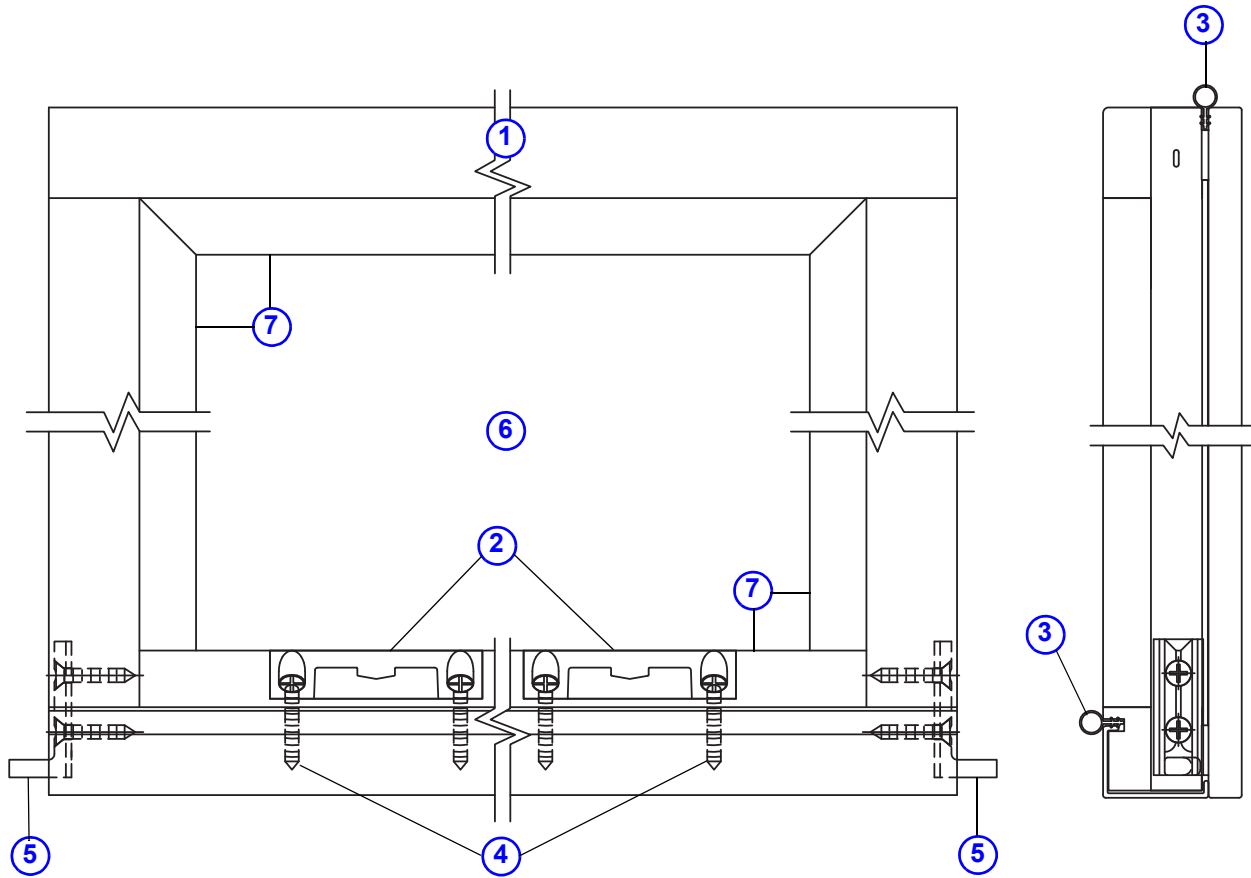

Sash Graphic - Upper

Note:

See current sash [Product Details](#).

1. [Upper Sash](#)
2. [Keeper](#)
3. [Weatherstrip](#)
4. [Screw (Keeper)](#)
5. [Pivot Pin](#)
6. [Glass](#)
7. [Glass Stop](#)

E-Series Double-Hung Sash Replacement Window Upper Sash Parts