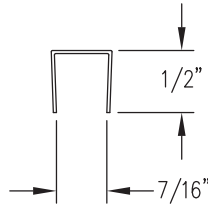

E-Series DH Sash Replacement Kits (2007 to Present)

Custom Windows

Insect Screens

Insect Screen Retainer - Full

Insect Screen Retainer (U-Channel) / Full Screen / 144"

Note:

(*) Anodized finishes. See [color options](#). Cut to size.

Color	2604	2605	Color	2604	2605
Colony White	0084011	00K7850	Moss	0096528	00K7890
White	0069761	0K14021	Forest Green	0069758	0K14018
Eagle Abalone	0096524	00K7874	Mallard Green	0085101	00K7860
Balsa White	0092601	00K7855	Spearmint	0067287	00K7883
Canvas	0011117	0K18029	Aquamarine	0067286	00K7882
Maple Syrup	0096525	00K7876	Patina	0067290	00K7889
Harvest Gold	0067285	00K7872	Sky Blue	0067280	00K7862
Prairie Grass	0011120	0K18032	Country Blue	0084016	00K7858
Flagstone	0084015	00K7857	Blue Denim	0096526	00K7877
Sandtone	0069759	0K14019	Watercolor Blue	0067282	00K7867
Pebble Tan	0084012	00K7852	Caribbean Blue	0076721	00K7880
Carmel	0096521	00K7866	Slate	0084019	00K7878
Terratone	0069760	0K14020	Moody Blue	0067281	00K7863
Hot Chocolate	0096527	00K7879	Stormy Blue	0096517	00K7856
Bourbon	0067291	00K7893	Dove Gray	0011118	0K18030
Acorn	0096530	00K7892	Harbor Mist	0084018	00K7871
Coffee Bean	0096532	00K7895	Yorktown Pewter	0067284	00K7870
Cocoa Bean	0011119	0K18031	Smokey Gray	0096529	00K7891
Dark Bronze	0049409	0K20904	Mystic Gray	0096535	00K7898
Clay Canyon	0096522	00K7868	Dark Ash	0096534	00K7897
Cardinal Red		00K7887	Black	0011116	0K18028
Bing Cherry		00K7886	Clear Anodized*		???
Fire Engine Red		00K1828	Champagne*		???
Cinnamon Toast	0084017	00K7861	Light Bronze*		???
Red Rock	0011121	0K18033	Medium Bronze*		???
Olive	0096518	00K7859	Copper*		???
Sage	0096533	00K7896	Dark Bronze*		???
Billiard Green	0067283	00K7869	Black*		???