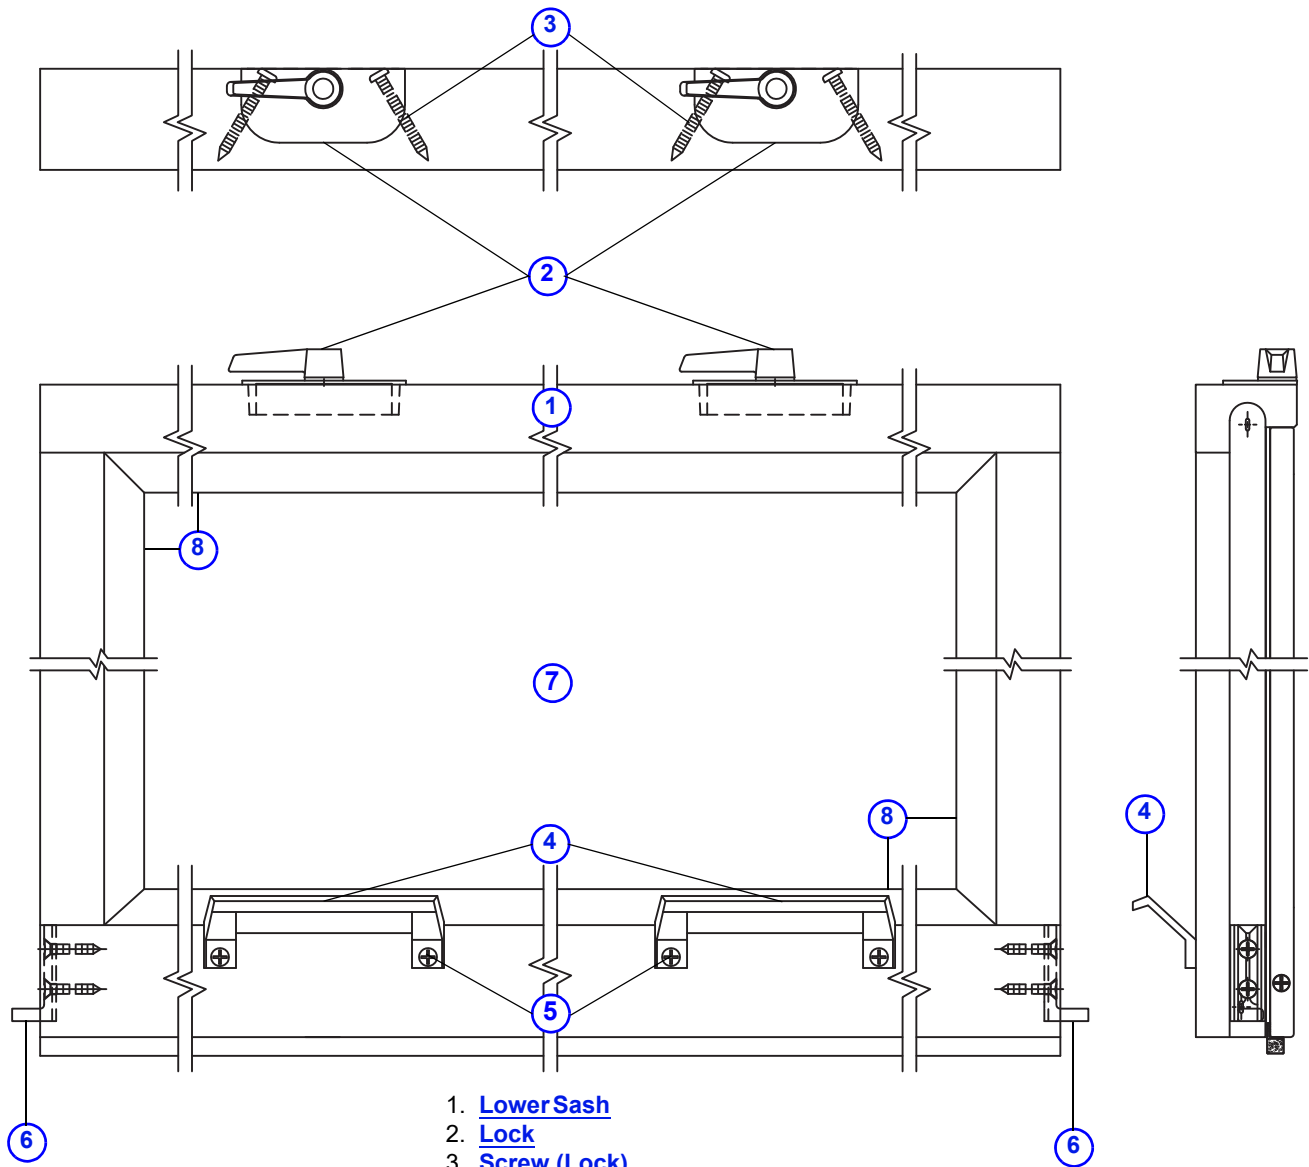

E-Series DH Sash Replacement Kits (2007 to Present)

Custom Windows

Sash

Sash Graphic - Lower

Note:

See current sash [Product Details](#).

E-Series Double-Hung Sash Replacement Window Lower Sash Parts