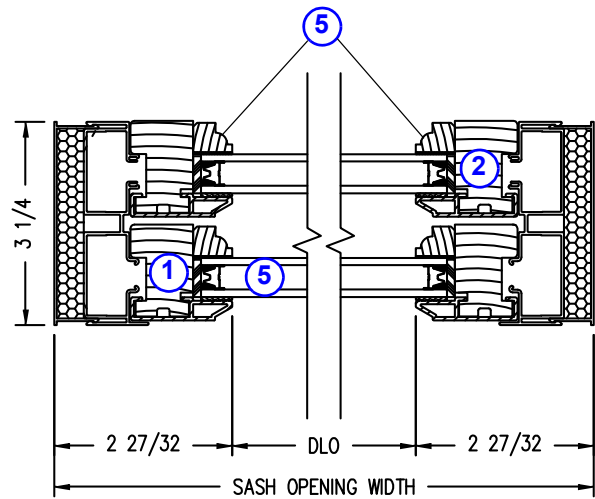

Horizontal Section

1. [Upper Sash](#)
2. [Lower Sash](#)
3. [Stop (Head, Side, Sill)](#)
4. [Weatherstrip](#)
5. [Glass](#)
6. [Stop (Glass)](#)
7. [Insect Screen (not shown)](#)
8. [Lock](#)
9. [Sill Dam](#)

E-Series Double-Hung Sash Replacement Window Unit