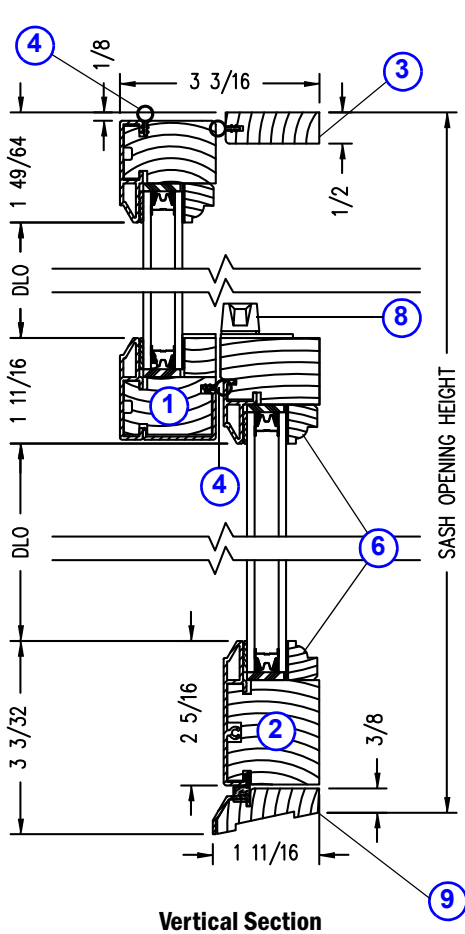

Parts Illustration

Vertical Section