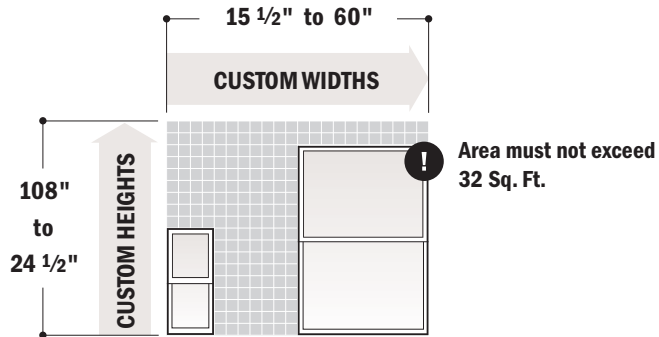

E-Series DH Sash Replacement Kits (2007 to Present)

Custom Windows

Unit Sizes

Unit Size Chart - Custom Windows

Note:

Available in 1/8" increments. Sash not to exceed 92 pounds. See current [custom sizes](#) available.

Unit Size Table - Vent