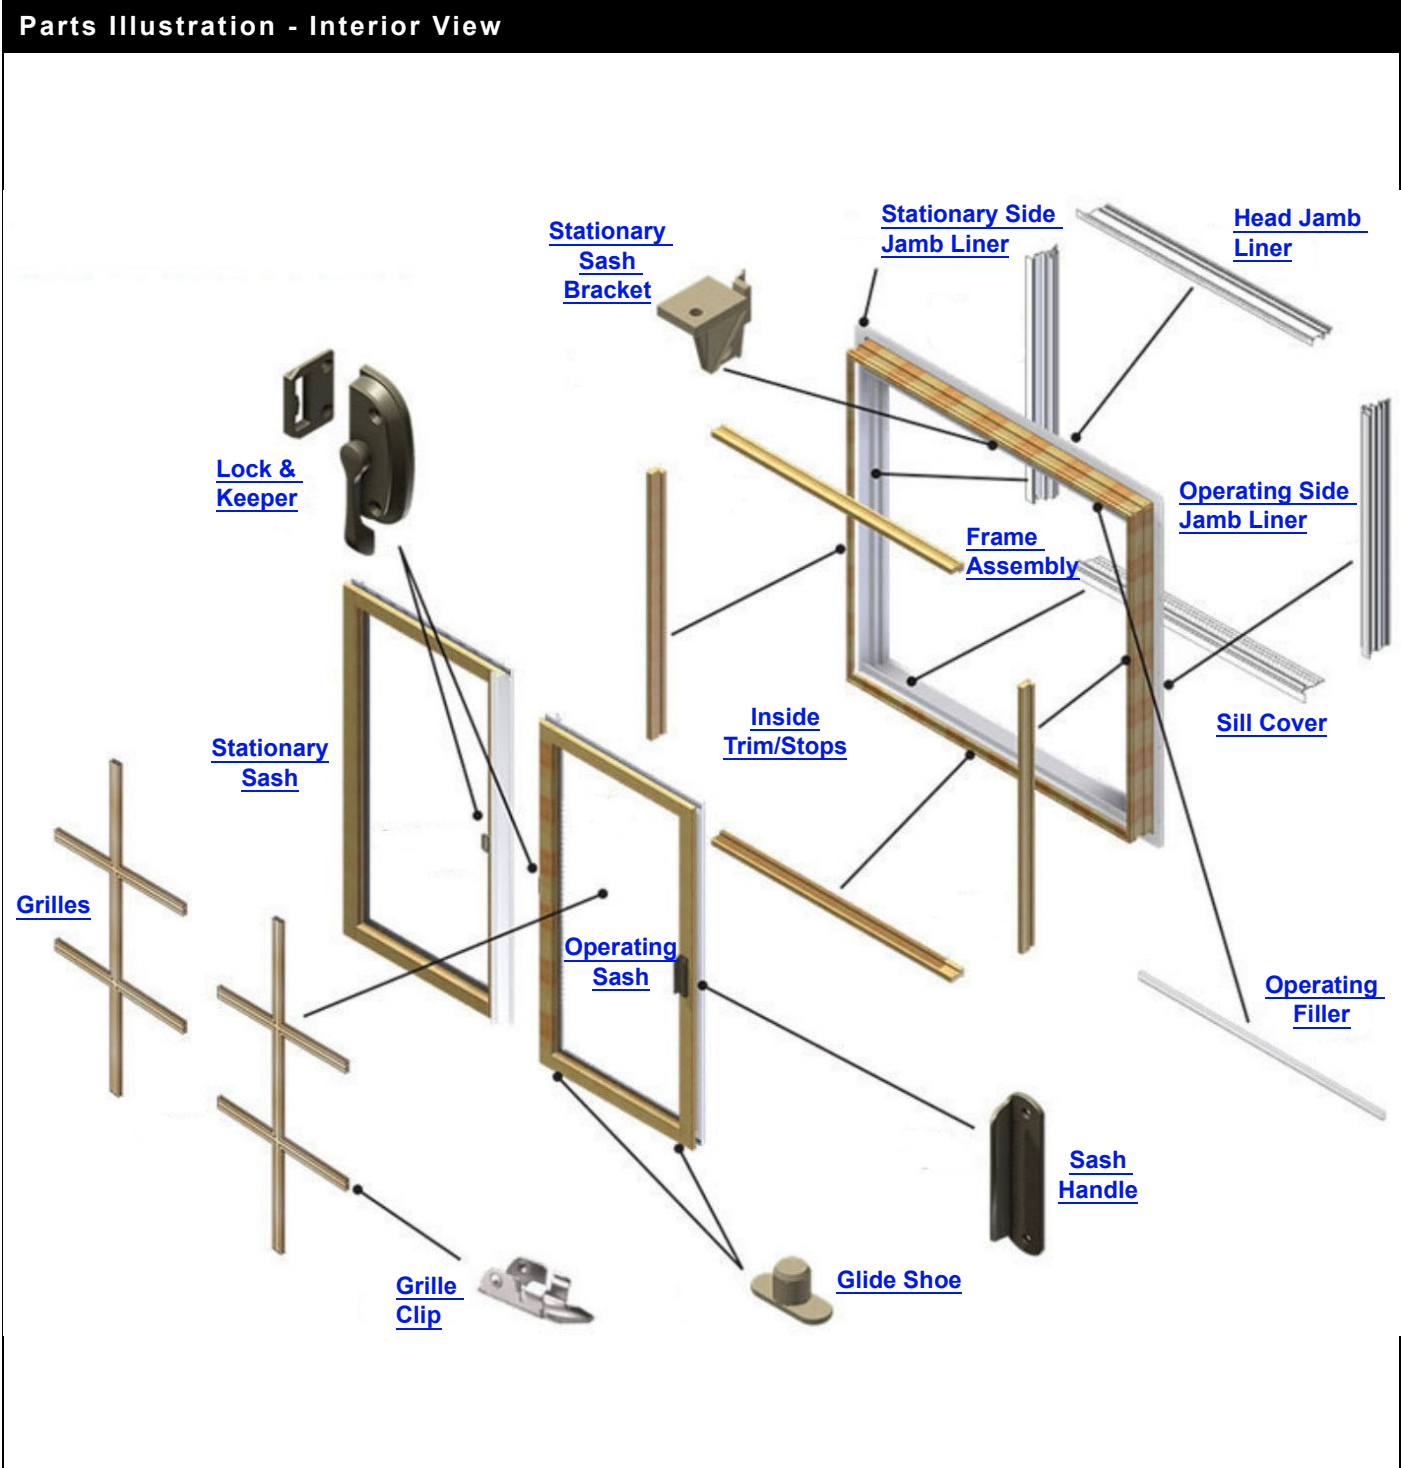

Grilles	34
Interior Grilles	34
Grille Clips	35
Hardware	36
Hardware Parts	36
Frames	37
Frames	39
Extension Jambs	40
Filler	43
Frame Parts	43
Service Replacement	Page 45
Service Replacement Only Parts	45
Service Replacement Only Parts	45
Sill Covers	45
Jamb Liners	46
Extension Jambs	47
Grilles - Divided Light	48

200 Series Gliding Windows (2002 to Present)

Standard Units

Parts Illustration