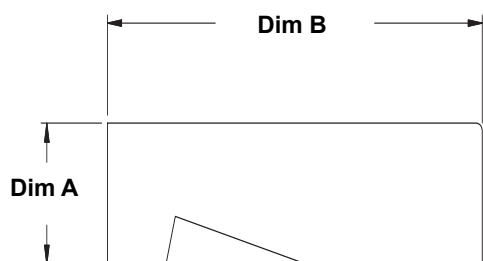

200 Series Gliding Windows (2002 to Present)

Service Replacement

Service Replacement Only Parts

Extension Jambs (Prior to June 18, 2007)

Jamb Depth	Dim A	Dim B
5 1/4	35/64	11/16
6 9/16	35/64	2
7 1/8	35/64	2 9/16

Extension Jambs - Side (Pair)

Unit No.	Length	Natural Wood Interior			Prefinished White Interior		
		5 1/4"	6 9/16"	7 1/8"	5 1/4"	6 9/16"	7 1/8"
244GW16	16 13/32	0877509	0877520	0877531	0877962	0877973	0877984
244GW20	22 13/32	0877510	0877521	0877532	0877963	0877974	0877985
244GW30	34 13/32	0877511	0877522	0877533	0877964	0877975	0877986
244GW36	40 13/32	0877512	0877523	0877534	0877965	0877976	0877987
244GW40	46 13/32	0877513	0877524	0877535	0877966	0877977	0877988
244GW46	52 13/32	0877514	0877525	0877536	0877967	0877978	0877989
244GW50	58 13/32	0877516	0877527	0877538	0877969	0877980	0877991

Extension Jambs - Head and Sill (Pair)

Unit No.	Length	Natural Wood Interior			Prefinished White Interior		
		5 1/4"	6 9/16"	7 1/8"	5 1/4"	6 9/16"	7 1/8"
244GW20	23 7/16	0876921	0876931	0876941	0877932	0877942	0877952
244GW30	35 7/16	0876924	0876934	0876944	0877935	0877945	0877955
244GW40	47 7/16	0876926	0876936	0876946	0877937	0877947	0877957
244GW50	59 7/16	0876928	0876938	0876948	0877939	0877949	0877959
244GW60	71 7/16	0876929	0876939	0876949	0877940	0877950	0877960