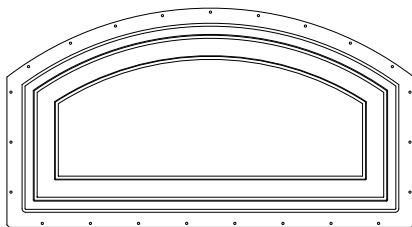

200 Series Specialty Windows (2000 to Present)

Picture, Transom, Arch Top, and Circle Top™ Windows

Parts Illustration

Parts Illustration

Arch Top

**Picture, Transom, and Circle Top™ Manufactured 2000 to Present
Arch Top Manufactured 2000 to April 15, 2002**

200 Series Picture, Transom, Arch Top, Circle Top™ Unit Sizes

Unit viewed from exterior.