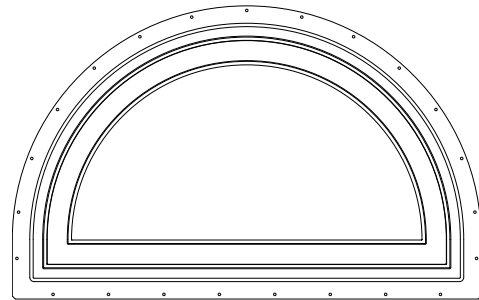

200 Series Specialty Windows (2000 to Present)

Picture, Transom, Arch Top, and Circle Top™ Windows

Parts Illustration

Parts Illustration

Picture/Transom Window

Arch Top

Circle Top™

**Picture, Transom, and Circle Top™ Manufactured 2000 to Present
Arch Top Manufactured 2000 to April 15, 2002**

200 Series Picture, Transom, Arch Top, Circle Top™ Unit Sizes

Unit viewed from exterior.

Unit Sizes

200 Series Product Label

Note:

Some Picture, Transom, Arch Top and Circle Top™ windows will have an identification label or glass etching containing a unique Product ID. The Product ID on Picture, Transom, Arch Top, and Circle Top™ windows will be located at the bottom of the window frame or etched into the glass. See [Service Guide 9051877](#). The Product ID may be up to 14 digits long (excluding hyphens), depending on the age of the unit. Replacement parts will also get their own unique Product ID. When ordering replacement parts, providing the Product ID ensures that replacement parts match the specifications.