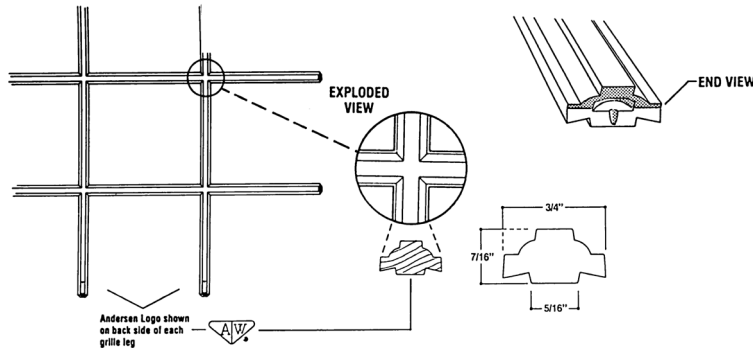

Grilles / Colonial

Grilles with Metal Fasteners (1996 to 5/2010)

Double-Hung Picture Window Interior Grilles - Colonial / 3/4" Wood

Grilles / Colonial / Even / Natural Interior w/Metal Fasteners (1996 to 5/2010)

Interior Grille with Clips - Colonial / 3/4" Wood / Natural Wood Interior (1996 – 5/2010)

Note:

Grilles include fasteners. Grilles marked with an asterisk (*) are special order. When ordering include the following in your description: product type, exterior color, interior color, grille pattern, and grille profile. For example: DHP3042 grille, Terratone®, prefinished, 4W x 4H, 3/4" profile.

Unit No.	Dimensions (w x h)	Color/Species				
		Exterior				
		White	Terratone®	Sandtone	Forest Green	
		Maple Interior				
DHP10	7 3/32	1669036	2703120	1138957	0314246	
30	DHP30310	32 15/16 x 41 19/32	1611674	2710774	1139274	0312654
	DHP3042	32 15/16 x 45 19/32	1611675	2710775	1139275	0312655
	DHP3046	32 15/16 x 49 19/32	1611676	2710776	1139276	0312656
	DHP3052	32 15/16 x 57 19/32	1611677	2710777	1139277	0312657
310	DHP310310	42 5/8 x 41 19/32	1611942	2704942	1138142	0313242
	DHP31042	42 5/8 x 45 19/32	1611943	2704943	1138143	0313243
	DHP31046	42 5/8 x 49 19/32	1611944	2704944	1138144	0313244
	DHP310410	42 5/8 x 53 19/32	1611980	*	*	0313280
	DHP31052	42 5/8 x 57 19/32	1611945	2704945	1138145	0313245
	DHP31056	42 5/8 x 61 19/32	1611946	2704946	1138146	0313246
	DHP310510	42 5/8 x 65 19/32	1611981	*	*	0313281
34	DHP31062	42 5/8 x 69 19/32	1611947	2704947	1138147	0313247
	DHP3442	36 15/16 x 45 19/32	1611681	2710781	1139281	0312661
	DHP3446	36 15/16 x 49 19/32	1611682	2710782	1139282	0312662