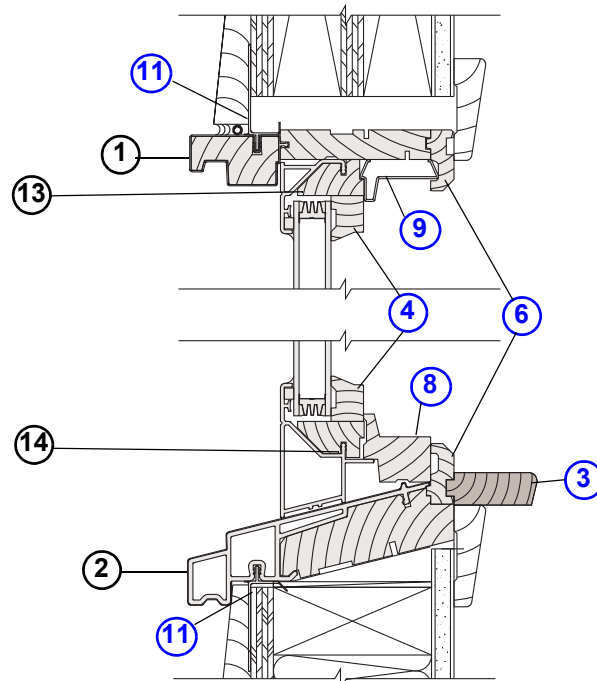

Note:

See latest [Product Details](#).

Vertical Section

1. Outer Frame
2. Sill
3. [Stool](#)
4. [Glass Stop-Head/Sill](#)
5. [Glass Stop-Side](#)
6. [Trim Stop-Head/Sill](#)
7. [Trim Stop-Side](#)
8. [Inside Trim-Sill](#)
9. [Liner-Head](#)
10. [Liner-Side](#)
11. [Flange-Head/Sill](#)
12. [Flange-Side](#)
13. Rail Assembly
14. Bottom Rail Assembly
15. Stile Assembly

Horizontal Section

Double-Hung Picture and Sidelight Window Sash and Frame Assembly

Glass

Glass Size Table

Note:

Unobstructed Glass is dimension from outside edge to outside edge of visible glass only. Actual Glass is dimension of outside edge to outside edge of glass, including glass that is not visible.