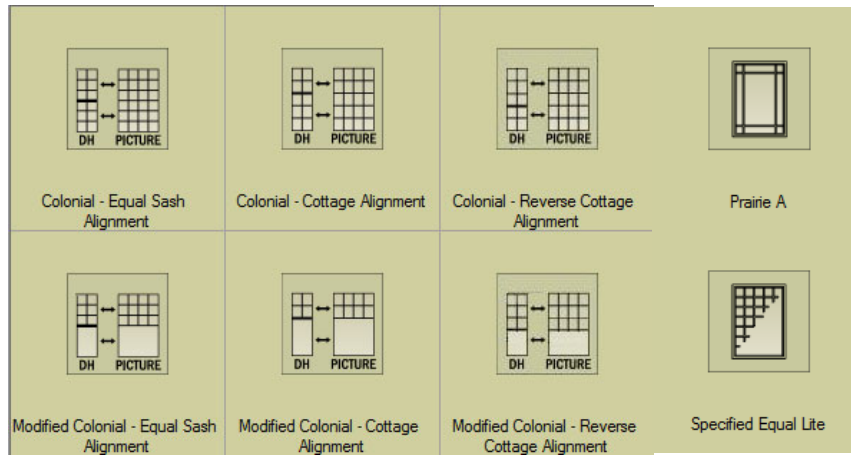

Glass

Glass Kits

Note:

Glass Kits include glass, silicone, and glass spacer. Finelight options available in 3/4" profile or 1" profile in patterns shown below specifying vintage:

Vintage (1996 - 3/2017)

Current (4/2017 - Present)

Pattern

Profile