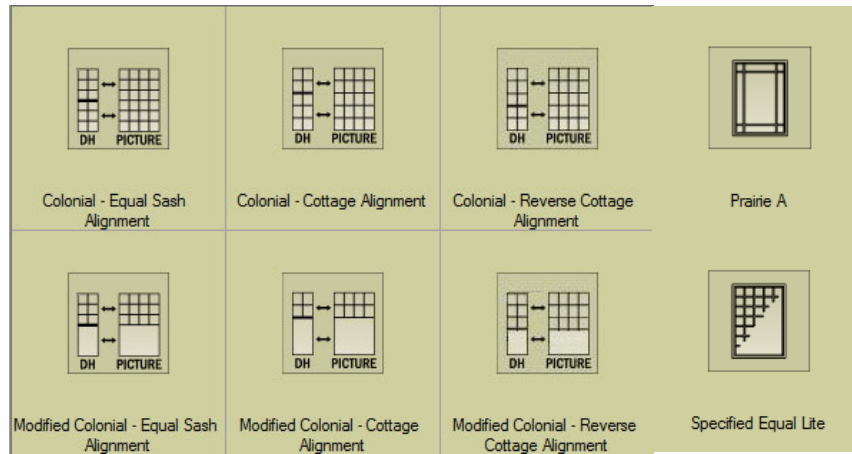

400 Series Double-Hung Picture & Sidelight Windows (1996 to Present)

Stormwatch® Protection (Coastal Product)

Andersen® products with Stormwatch® protection are designed for use in coastal areas. They feature design pressure upgrades, glass options, and structural enhancements.

Glass

Glass Kits

Note:

Glass Kits include glass, silicone, and glass spacer. Finelight options available in 3/4" profile or 1" profile in patterns shown below specifying vintage:

Vintage (1996 - 3/2017)

Current (4/2017 - Present)

Pattern

Profile