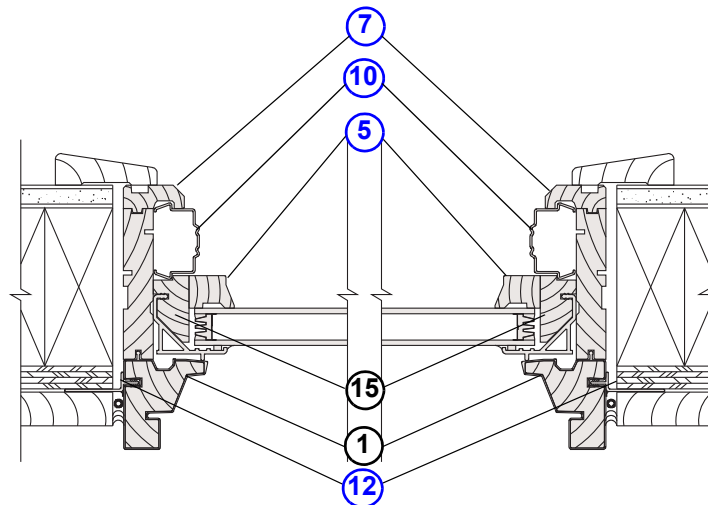

Note:

See latest [Product Details](#).

Vertical Section

1. Outer Frame
2. Sill
3. [Stool](#)
4. [Glass Stop-Head/Sill](#)
5. [Glass Stop-Side](#)
6. [Trim Stop-Head/Sill](#)
7. [Trim Stop-Side](#)
8. [Inside Trim-Sill](#)
9. [Liner-Head](#)
10. [Liner-Side](#)
11. [Flange-Head/Sill](#)
12. [Flange-Side](#)
13. Rail Assembly
14. Bottom Rail Assembly
15. Stile Assembly

Horizontal Section

Double-Hung Picture and Sidelight Window Sash and Frame Assembly

Glass

Glass Size Table

Note:

Unobstructed Glass is dimension from outside edge to outside edge of visible glass only. Actual Glass is dimension of outside edge to outside edge of glass, including glass that is not visible.