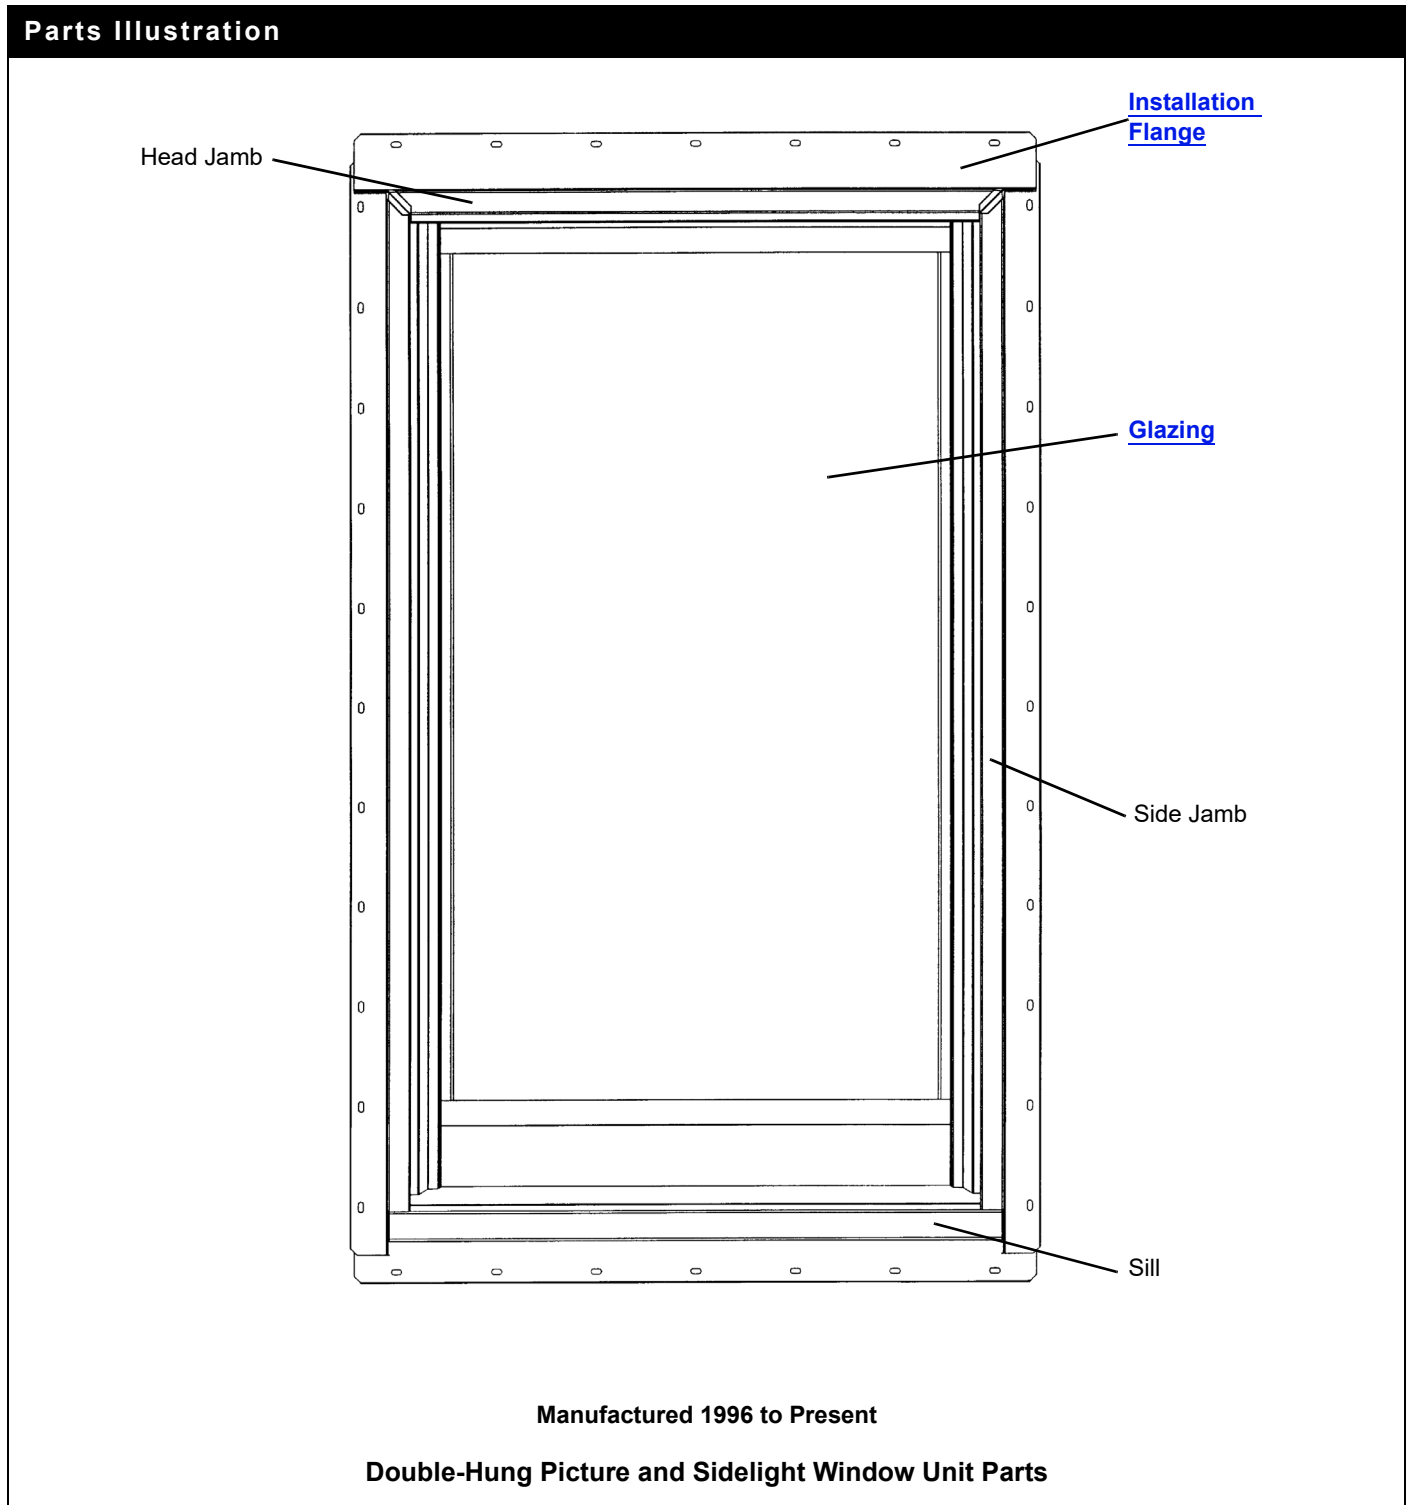

400 Series Double-Hung Picture & Sidelight Windows (1996 to Present)

Standard Windows

Parts Illustration

Unit viewed from exterior.