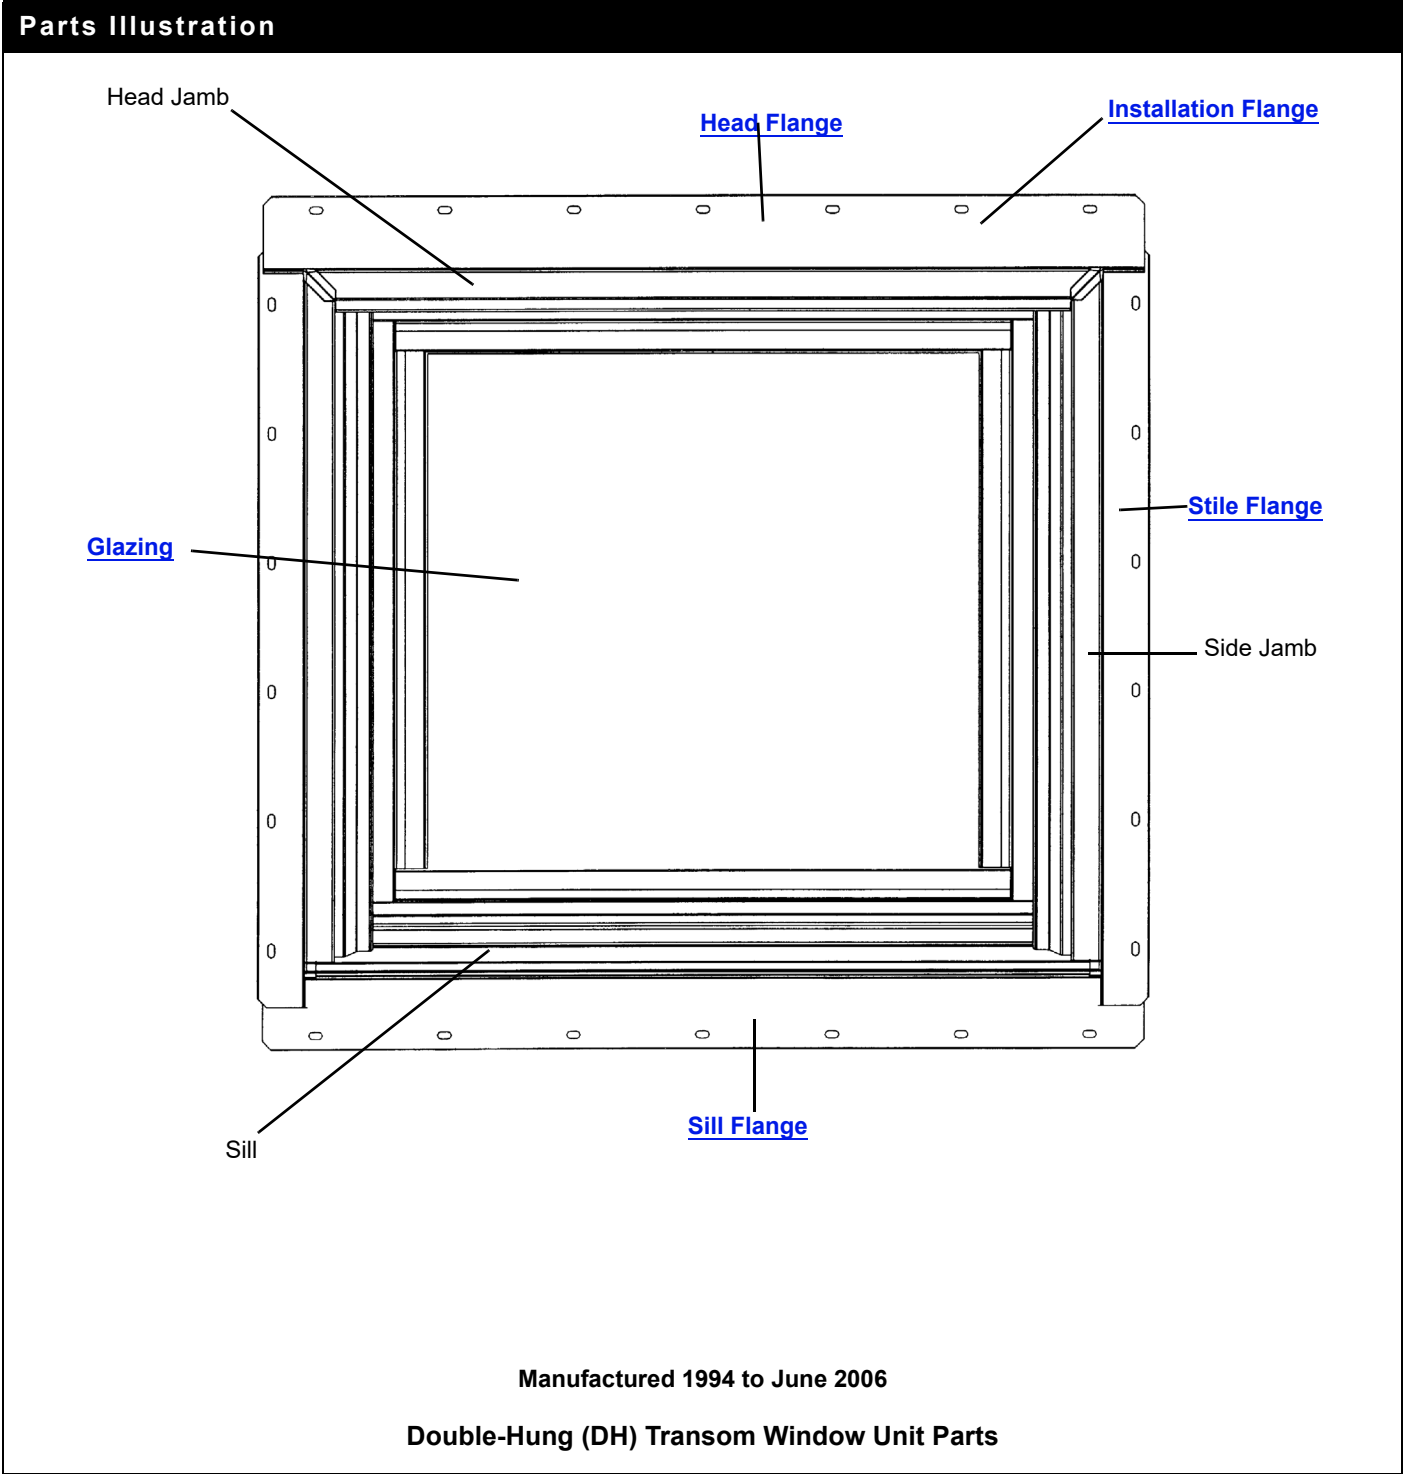

Double-Hung (DH) Transom Windows (1994 to 2006)

Standard Windows

Parts Illustration

Manufactured 1994 to June 2006
Double-Hung (DH) Transom Window Unit Parts

Unit viewed from exterior.