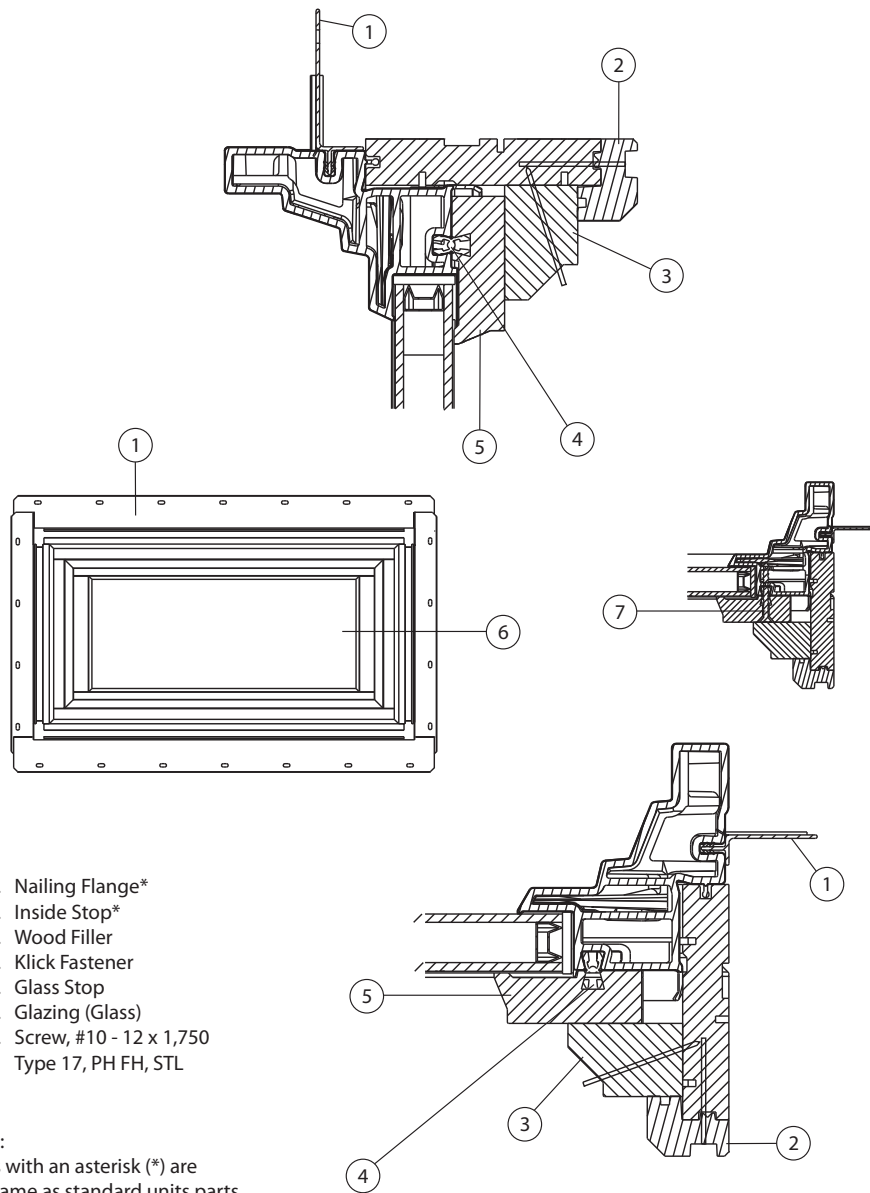

Double-Hung (DH) Transom Windows (1994 to 2006)

Stormwatch® Protection (Coastal Product)

Andersen® products with Stormwatch® protection are designed for use in coastal areas. They feature design pressure upgrades, glass options, and structural enhancements.

Glass

Glass and Frame Assembly

Manufactured April 2003 - June 2006
Double-Hung (DH) Transom Window Assembly (Impact Resistant)

Unit viewed from interior.