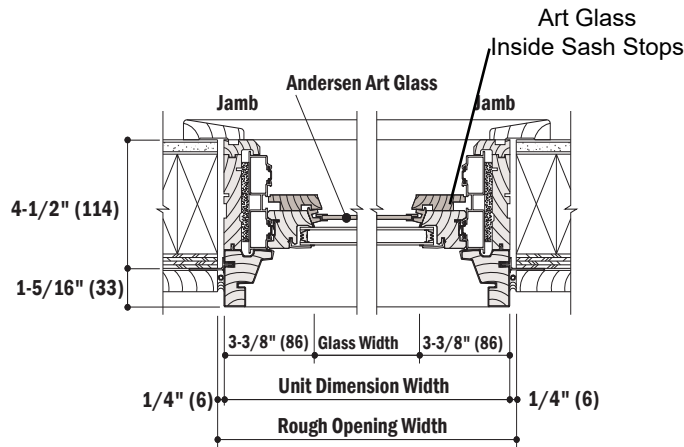

Unit Sizes

Unit Size Chart

Note:

Unit Dimension refers to overall outside-to-outside frame. Unobstructed Glass refers to visible glass dimensions. Numbers in parentheses are metric measurements.

See [Measuring Visible Glass Video](#).

Unit Dimension	1'-9 ⁵ / ₈ " (549)	2'-1 ⁵ / ₈ " (651)	2'-5 ⁵ / ₈ " (752)	2'-9 ⁵ / ₈ " (854)	3'-1 ⁵ / ₈ " (955)	3'-5 ⁵ / ₈ " (1057)	3'-9 ⁵ / ₈ " (1159)
Rough Opening	1'-10 ¹ / ₈ " (562)	2'-2 ¹ / ₈ " (664)	2'-6 ¹ / ₈ " (765)	2'-10 ¹ / ₈ " (867)	3'-2 ¹ / ₈ " (968)	3'-6 ¹ / ₈ " (1070)	3'-10 ¹ / ₈ " (1172)
Unobstructed Glass	15" (381)	19" (483)	23" (584)	27" (686)	31" (787)	35" (889)	39" (991)
1'-0" (305)							
1'-7 ⁵ / ₁₆ " (491)							
1'-9 ⁵ / ₁₆ " (541)							
2'-1 ⁵ / ₁₆ " (643)							
2'-3 ⁵ / ₁₆ " (694)							
2'-5 ⁵ / ₁₆ " (745)							
2'-9 ⁵ / ₁₆ " (846)							
3'-3 ⁵ / ₁₆ " (999)							
Unit Dimension	3'-11 ⁵ / ₁₆ " (1202)	4'-3 ⁵ / ₁₆ " (1303)	4'-11 ⁵ / ₁₆ " (1506)	5'-7 ⁵ / ₁₆ " (1710)	6'-3 ⁵ / ₁₆ " (1913)		
Rough Opening	3'-11 ⁷ / ₈ " (1215)	4'-3 ⁷ / ₈ " (1317)	4'-11 ⁷ / ₈ " (1520)	5'-7 ⁷ / ₈ " (1724)	6'-3 ⁷ / ₈ " (1927)		
Unobstructed Glass	40 ¹¹ / ₁₆ " (1033)	44 ¹¹ / ₁₆ " (1135)	52 ¹¹ / ₁₆ " (1338)	60 ¹¹ / ₁₆ " (1541)	68 ¹¹ / ₁₆ " (1745)		
1'-0" (305)							

Double-Hung (DH) Transom Window Unit Sizes

Unit viewed from exterior.

Double-Hung (DH) Transom Windows (1994 to 2006)

Product History

Milestones

1994 Double-Hung Transom Windows introduced.

Sash

Sash and Frame Assembly

Vertical Section

Horizontal Section

Double-Hung (DH) Transom Window Sash and Frame Assembly

Double-Hung (DH) Transom Windows (1994 to 2006)

Standard Windows

Sash

Sash Size Table

Note: