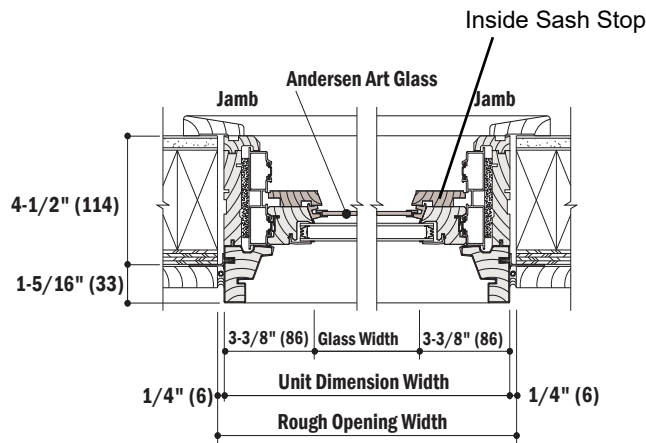

Grille Fastener - Plunger		
	Note: Used with Colonial grilles.	Order No.
		1630038

Double-Hung (DH) Transom Windows (1994 to 2006)

Standard Windows

Frames

Sash and Frame Assembly

Vertical Section

Horizontal Section