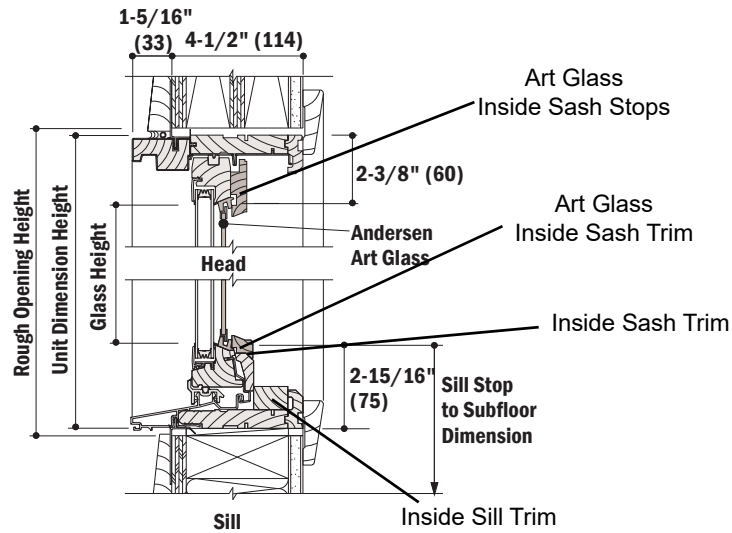

Unit Sizes

Unit Size Chart

Note:

Unit Dimension refers to overall outside-to-outside frame. Unobstructed Glass refers to visible glass dimensions. Numbers in parentheses are metric measurements.

See [Measuring Visible Glass Video](#).

Unit Dimension	1'-9 ⁵ / ₈ " (549)	2'-1 ⁵ / ₈ " (651)	2'-5 ⁵ / ₈ " (752)	2'-9 ⁵ / ₈ " (854)	3'-1 ⁵ / ₈ " (955)	3'-5 ⁵ / ₈ " (1057)	3'-9 ⁵ / ₈ " (1159)
Rough Opening	1'-10 ¹ / ₈ " (562)	2'-2 ¹ / ₈ " (664)	2'-6 ¹ / ₈ " (765)	2'-10 ¹ / ₈ " (867)	3'-2 ¹ / ₈ " (968)	3'-6 ¹ / ₈ " (1070)	3'-10 ¹ / ₈ " (1172)
Unobstructed Glass	15" (381)	19" (483)	23" (584)	27" (686)	31" (787)	35" (889)	39" (991)
1'-0" (305)							
1'-7 ⁵ / ₁₆ " (491)							
1'-9 ⁵ / ₁₆ " (541)							
2'-1 ⁵ / ₁₆ " (643)							
2'-3 ⁵ / ₁₆ " (694)							
2'-5 ⁵ / ₁₆ " (745)							
2'-9 ⁵ / ₁₆ " (846)							
3'-3 ⁵ / ₁₆ " (999)							
Unit Dimension	3'-11 ⁵ / ₁₆ " (1202)	4'-3 ⁵ / ₁₆ " (1303)	4'-11 ⁵ / ₁₆ " (1506)	5'-7 ⁵ / ₁₆ " (1710)	6'-3 ⁵ / ₁₆ " (1913)		
Rough Opening	3'-11 ⁷ / ₈ " (1215)	4'-3 ⁷ / ₈ " (1317)	4'-11 ⁷ / ₈ " (1520)	5'-7 ⁷ / ₈ " (1724)	6'-3 ⁷ / ₈ " (1927)		
Unobstructed Glass	40 ¹¹ / ₁₆ " (1033)	44 ¹¹ / ₁₆ " (1135)	52 ¹¹ / ₁₆ " (1338)	60 ¹¹ / ₁₆ " (1541)	68 ¹¹ / ₁₆ " (1745)		
1'-0" (305)							

Double-Hung (DH) Transom Window Unit Sizes

Unit viewed from exterior.

Double-Hung (DH) Transom Windows (1994 to 2006)

Product History

Milestones

1994 Double-Hung Transom Windows introduced.

Sash

Sash and Frame Assembly

Vertical Section

Horizontal Section

Double-Hung (DH) Transom Window Sash and Frame Assembly

Double-Hung (DH) Transom Windows (1994 to 2006)

Standard Windows

Sash

Sash Size Table

Note: