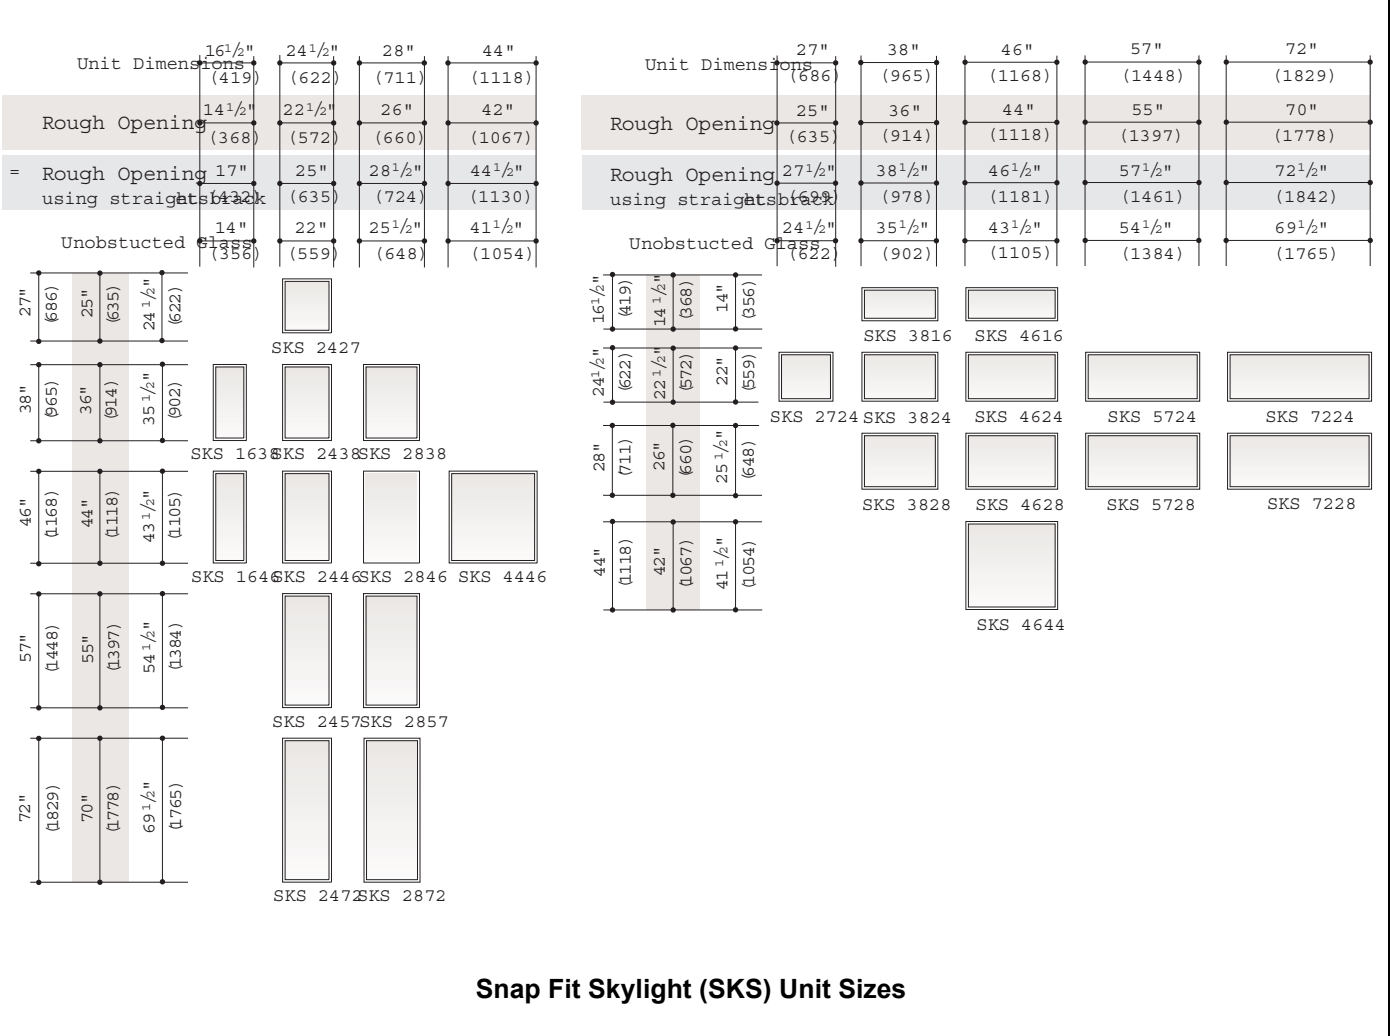

Skylight (SKS) and Skylight (SK) Windows (1991 to 2009)

Snap Fit Skylight (SKS) Windows (1999 to 2009)

Parts Illustration

Unit viewed from exterior.

Unit Sizes

Unit Size Chart

Note:

Unit Dimension refers to overall outside-to-outside frame. Unobstructed Glass refers to visible glass dimensions. Numbers in parentheses are metric measurements.