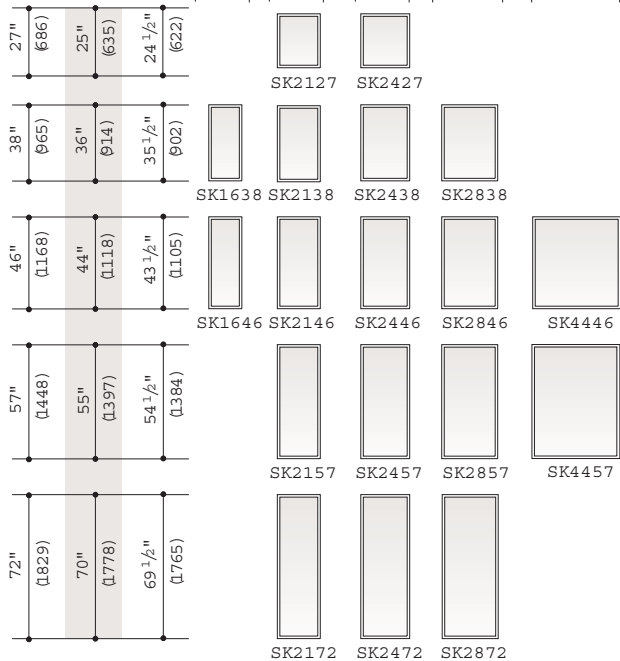

Unit viewed from exterior.

Unit Sizes

Unit Size Chart

Note:

Unit Dimension refers to overall outside-to-outside frame. Unobstructed Glass refers to visible glass dimensions. Numbers in parentheses are metric measurements.

Unit Dimension	16 1/2"	21 1/2"	24 1/2"	28"	44"
	(419)	(546)	(622)	(711)	(1118)
Rough Opening using straight brackets	17"	22"	25"	28 1/2"	44 1/2"
	(432)	(559)	(635)	(724)	(1130)
Rough Opening	14 1/2"	19 1/2"	22 1/2"	26"	42"
	(368)	(495)	(572)	(660)	(1067)
Unobstructed Glass	14"	19"	22"	25 1/2"	41 1/2"
	(356)	(483)	(559)	(648)	(1054)