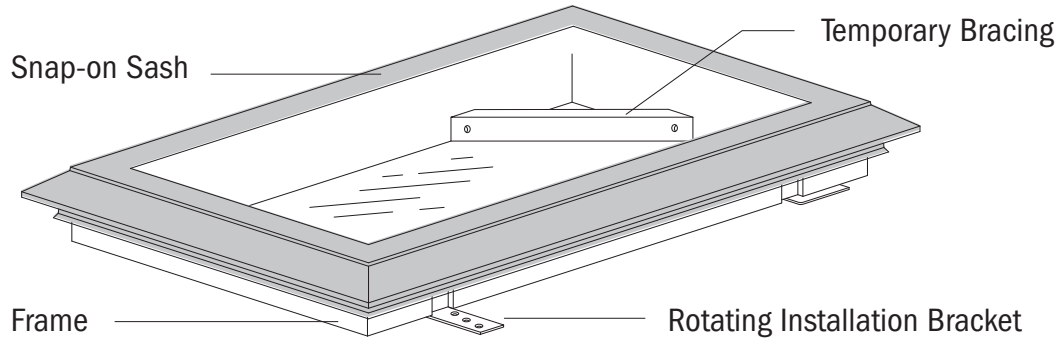

Sash

Sash and Frame Assembly

Skylight Sash and Frame Assembly

Sash

Note:

Sash for non-standard unit sizes SKS 1627/2716, SKS 1657/5716, SKS 1672/7216, SKS 2827/2728, SKS 4457/5744 and SKS 4472/7244 are available by description.

Sash - High-Performance™ Tempered

Unit No.	Terratone®	Unit No.	Terratone®	Unit No.	Terratone®
SKS 1638/3816	1880401	SKS 2446/4624	1880405	SKS 2846/4628	1880409
SKS 1646/4616	1880402	SKS 2457/5724	1880406	SKS 2857/5728	1880410
SKS 2427/2724	1880403	SKS 2472/7224	1880407	SKS 2872/7228	1880411
SKS 2438/3824	1880404	SKS 2838/3828	1880408	SKS 4446/4644	1880412

Sash - High-Performance™ Sun Tempered

Unit No.	Terratone®	Unit No.	Terratone®	Unit No.	Terratone®
SKS 1638/3816	1880413	SKS 2446/4624	1880417	SKS 2846/4628	1880421
SKS 1646/4616	1880414	SKS 2457/5724	1880418	SKS 2857/5728	1880422
SKS 2427/2724	1880415	SKS 2472/7224	1880419	SKS 2872/7228	1880423
SKS 2438/3824	1880416	SKS 2838/3828	1880420	SKS 4446/4644	1880424

Sash - High-Performance™ Sun II Tempered

Unit No.	Terratone®	Unit No.	Terratone®	Unit No.	Terratone®
SKS 1638/3816	OBD	SKS 2446/4624	OBD	SKS 2846/4628	9005576
SKS 1646/4616	OBD	SKS 2457/5724	OBD	SKS 2857/5728	9005583
SKS 2427/2724	OBD	SKS 2472/7224	OBD	SKS 2872/7228	OBD
SKS 2438/3824	9005549	SKS 2838/3828	OBD	SKS 4446/4644	OBD