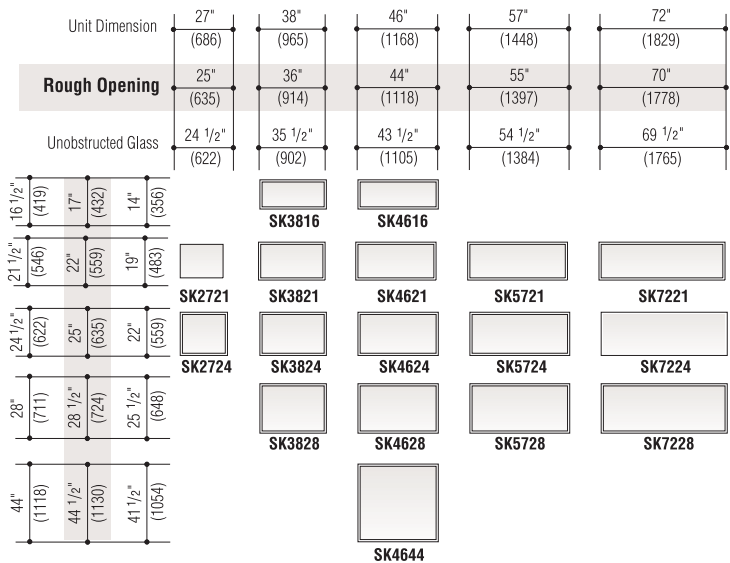

Unit viewed from exterior.

Unit Sizes

Unit Size Chart

Note:

Unit Dimension refers to overall outside-to-outside frame. Unobstructed Glass refers to visible glass dimensions. Numbers in parentheses are metric measurements.

Unit Dimension	16 1/2"	21 1/2"	24 1/2"	28"	44"
	(419)	(546)	(622)	(711)	(1118)
Rough Opening using straight brackets	17"	22"	25"	28 1/2"	44 1/2"
	(432)	(559)	(635)	(724)	(1130)
Rough Opening	14 1/2"	19 1/2"	22 1/2"	26"	42"
	(368)	(495)	(572)	(660)	(1067)
Unobstructed Glass	14"	19"	22"	25 1/2"	41 1/2"
	(356)	(483)	(559)	(648)	(1054)