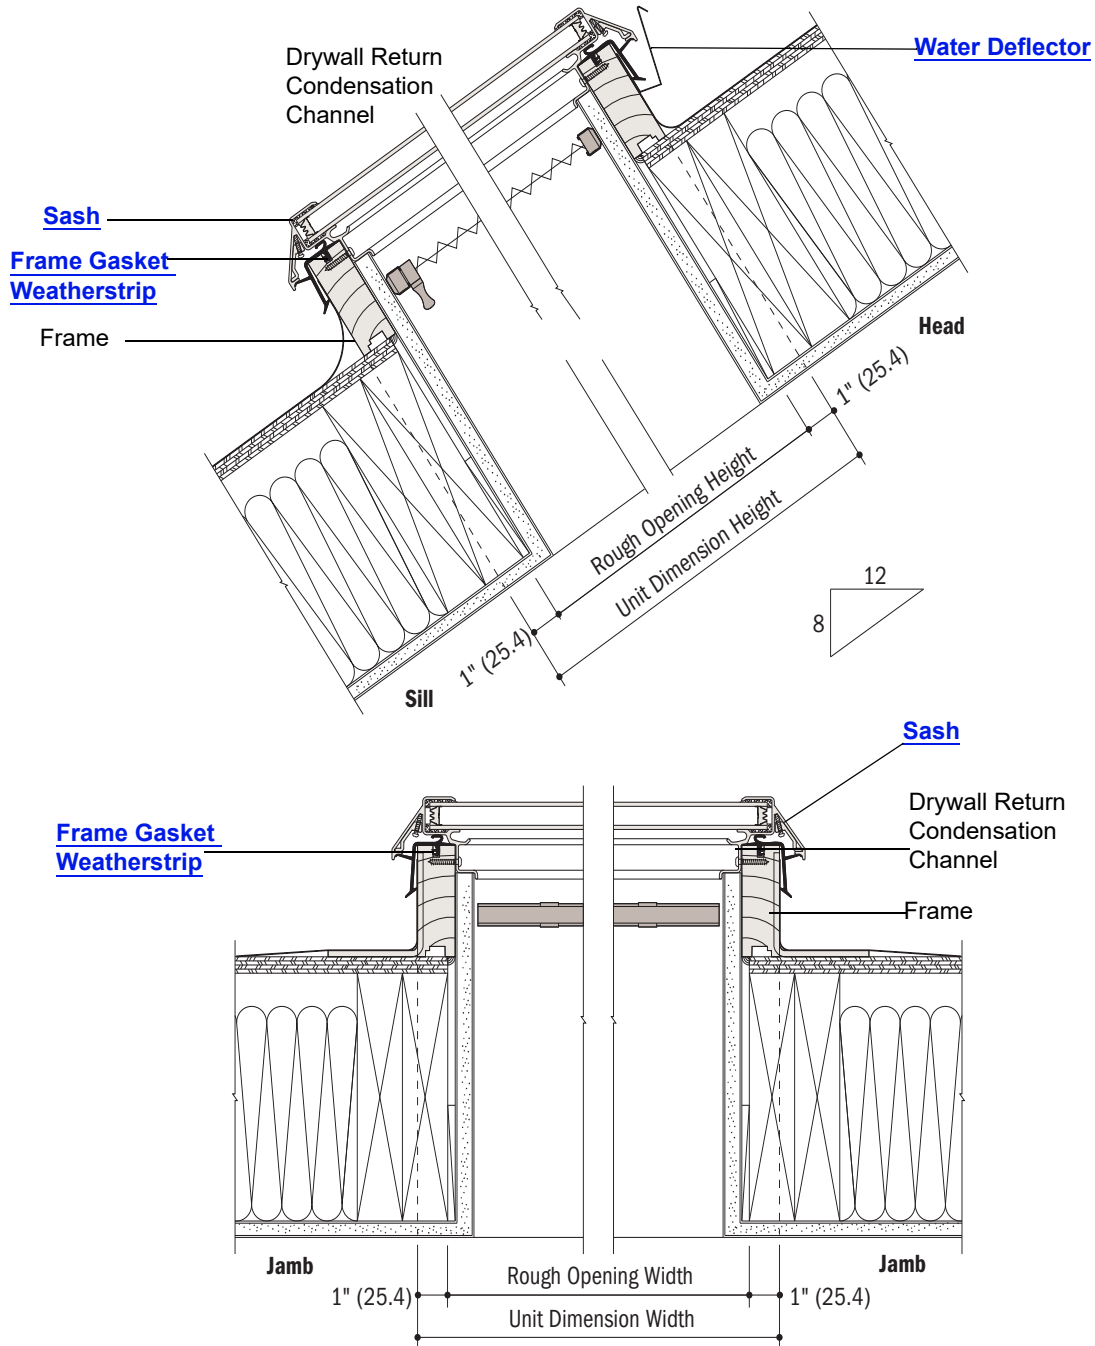

Sash

Sash and Frame Assembly

Note:
SKS units have hole plugs viewed from the interior [page 3](#).
SK units have a screws in the drainage channel viewed from the interior.

Skylight (SK) Sash and Frame Assembly