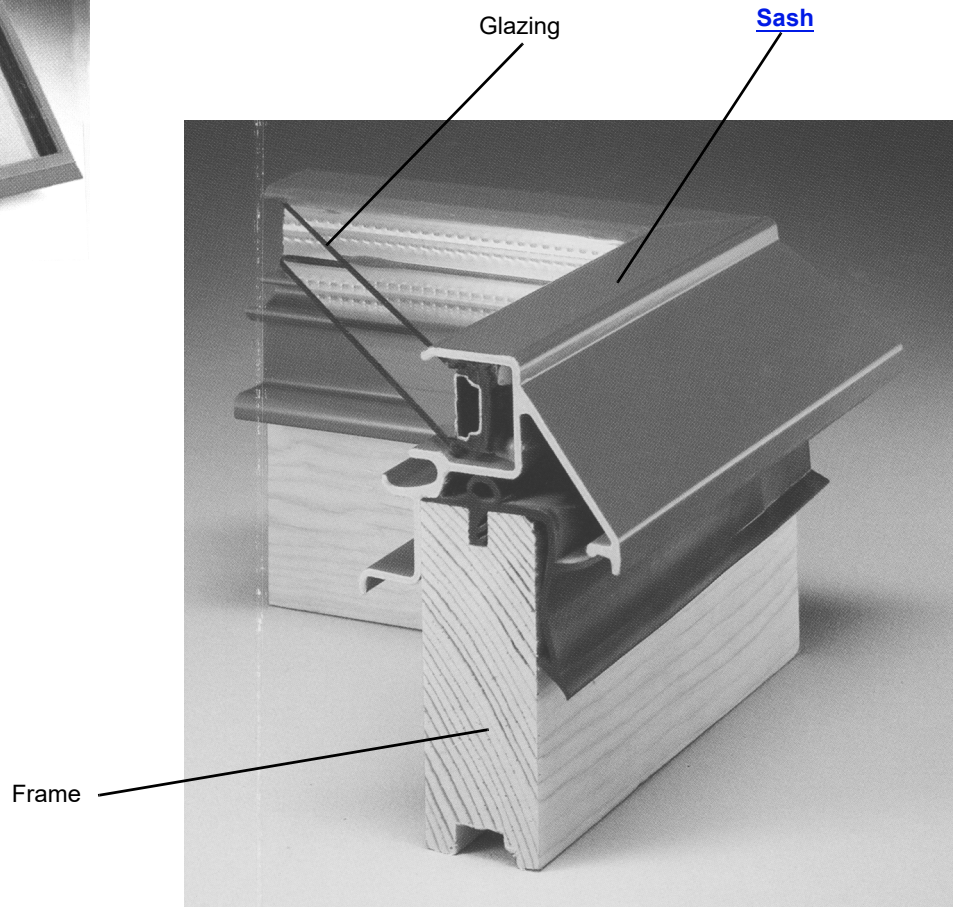

Skylight (SKS) and Skylight (SK) Windows (1991 to 2009)

Skylight (SK) Units (1991 to 1999)

Parts Illustration

Parts Illustration

Note:

SK Units use SKS flashing [page 19](#) and shades [page 24](#) for replacement.

Manufactured 1991 to 1999

Skylight (SK) Unit Parts (Non-Venting Only)

Unit viewed from exterior.