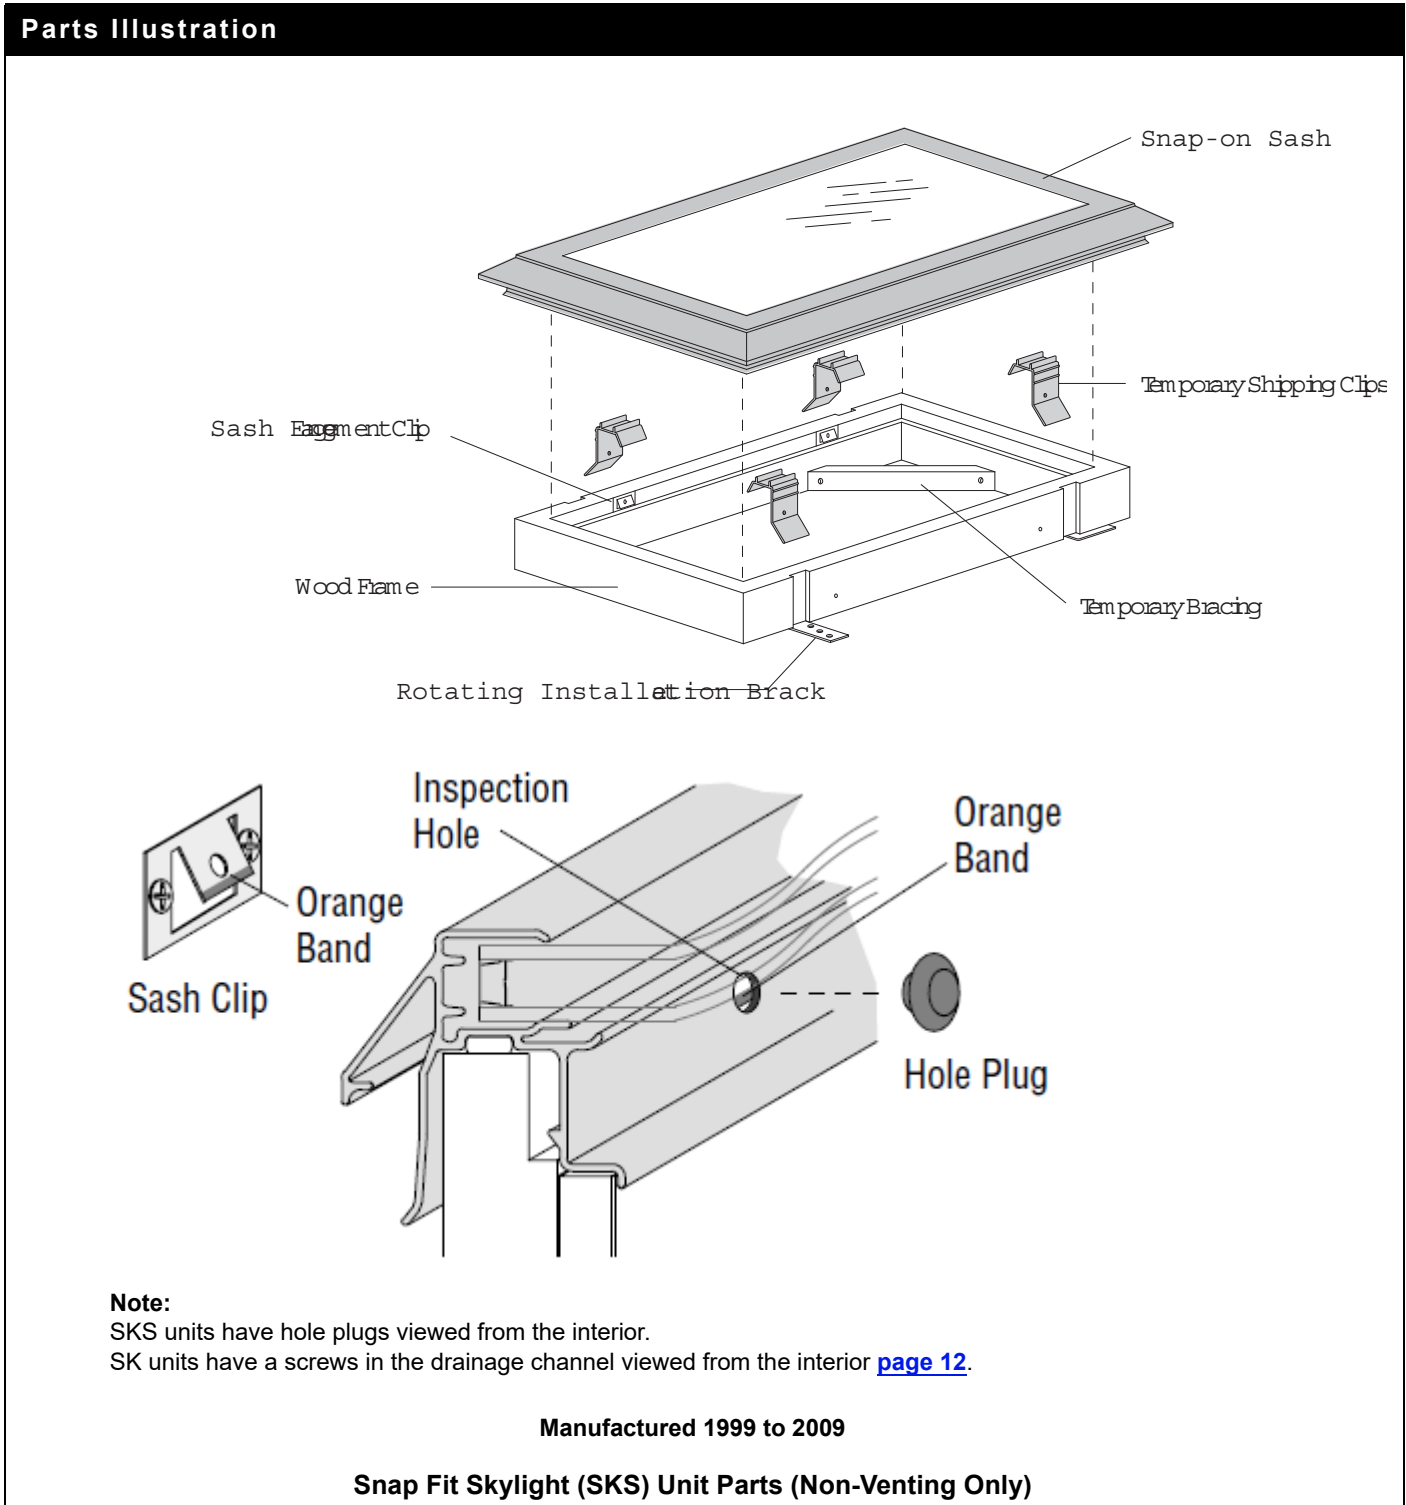

Skylight (SKS) and Skylight (SK) Windows (1991 to 2009)

Snap Fit Skylight (SKS) Windows (1999 to 2009)

Parts Illustration

Unit viewed from exterior.