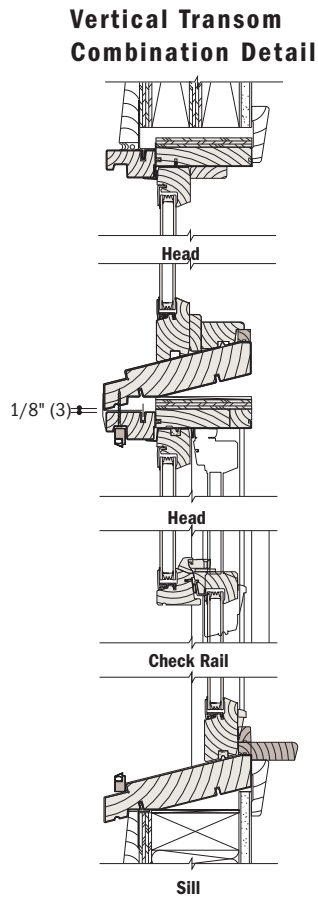

Joining Components

Joining Components - Transom Window

Perma-Shield® Narroline® Transom Joining

Joining Kit - CTN / TWT / FF Over TW

Kit Includes:

- 5 - wood spacers
- 1 - vinyl trim strip
- 2 - gusset plates
- 6 - 1 5/8" screws
- 1 - 8" vinyl flashing

Unit No.	White	Terratone®	Sandtone
TWT 18	1611618	2751320	1141341
TWT/CTN 20	1656302	2751302	1141324
TWT/CTN 24	1656304	2751304	1141326
TWT/CTN 28	1656306	2751306	1141328
TWT/CTN 30	1656308	2751308	1141330
TWT/CTN 34	1656310	2751310	1141332
TWT/CTN 38	1611638	2751323	1141344