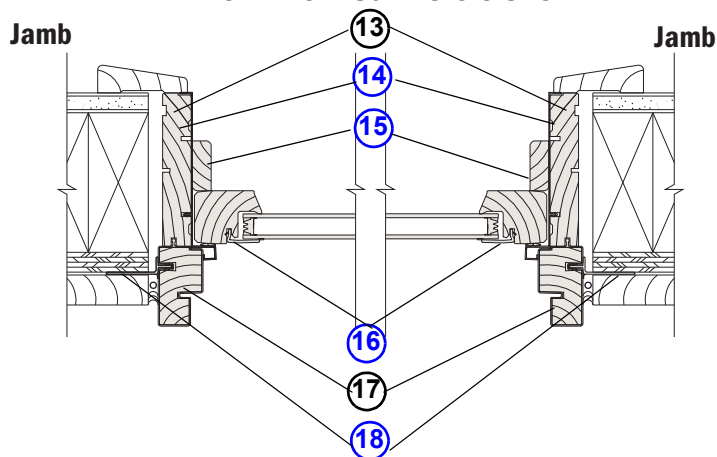

Vertical Section

- 1. [Head/Sill Flange](#)
- 2. Head Jamb Outer Frame
- 3. [Top Rail Glazing Bead](#)
- 4. [Lower Rail Glazing Bead](#)
- 5. Sill
- 6. Head Jamb Frame
- 7. [Head Jamb Liner](#)
- 8. [Head Stop](#)
- 9. [Sash](#)
- 10. [Sill Stop Filler](#)
- 11. [Sill Stop Subassembly](#)
- 12. [Sill Stop Prefinished](#)

- 13. Side Jamb Frame
- 14. [Side Jamb Liner](#)
- 15. [Side Stop](#)
- 16. [Stile Glazing Bead](#)
- 17. Side Outer Frame
- 18. [Side Flange](#)

TR10 Series

Horizontal Section

Perma-Shield® Narroline® Transom Window Unit Assembly

Unit Sizes

Unit Size Chart - Transom Windows

Note:

Unit Dim. refers to overall outside-to-outside frame. Rgh. Opg. refers to rough stud opening.

Glass refers to unobstructed (visible) glass.

Window Dimension	1'-9 5/8" (549)	2'-1 5/8" (651)	2'-5 5/8" (752)	2'-9 5/8" (854)	3'-1 5/8" (956)	3'-5 5/8" (1057)	3'-9 5/8" (1159)	
Minimum Rough Opening	1'-10 1/8" (562)	2'-2 1/8" (664)	2'-6 1/8" (765)	2'-10 1/8" (867)	3'-2 1/8" (968)	3'-6 1/8" (1070)	3'-10 1/8" (1172)	
Unobstructed Glass	16 7/16" (418)	20 7/16" (519)	24 7/16" (621)	28 7/16" (722)	32 7/16" (824)	36 7/16" (926)	40 7/16" (1027)	
1'-3 1/4" (387)				TR2410	TR2810	TR3010	TR3410	TR3810
1'-9 1/4" (540)	TR1816	TR2016	TR2416	TR2816	TR3016	TR3416	TR3816	
1'-11 1/4" (591)	TR1818	TR2018	TR2418	TR2818	TR3018	TR3418	TR3818	
2'-3 1/4" (692)	TR1820	TR2020	TR2420	TR2820	TR3020	TR3420	TR3820	
2'-5 1/4" (743)	TR1822	TR2022	TR2422	TR2822	TR3022	TR3422	TR3822	
2'-7 1/4" (794)	TR1824	TR2024	TR2424	TR2824	TR3024	TR3424	TR3824	
2'-11 1/4" (895)	TR1828	TR2028	TR2428	TR2828	TR3028	TR3428	TR3828	
3'-5 1/4" (1048)	TR1832	TR2032	TR2432	TR2832	TR3032	TR3432	TR3832	