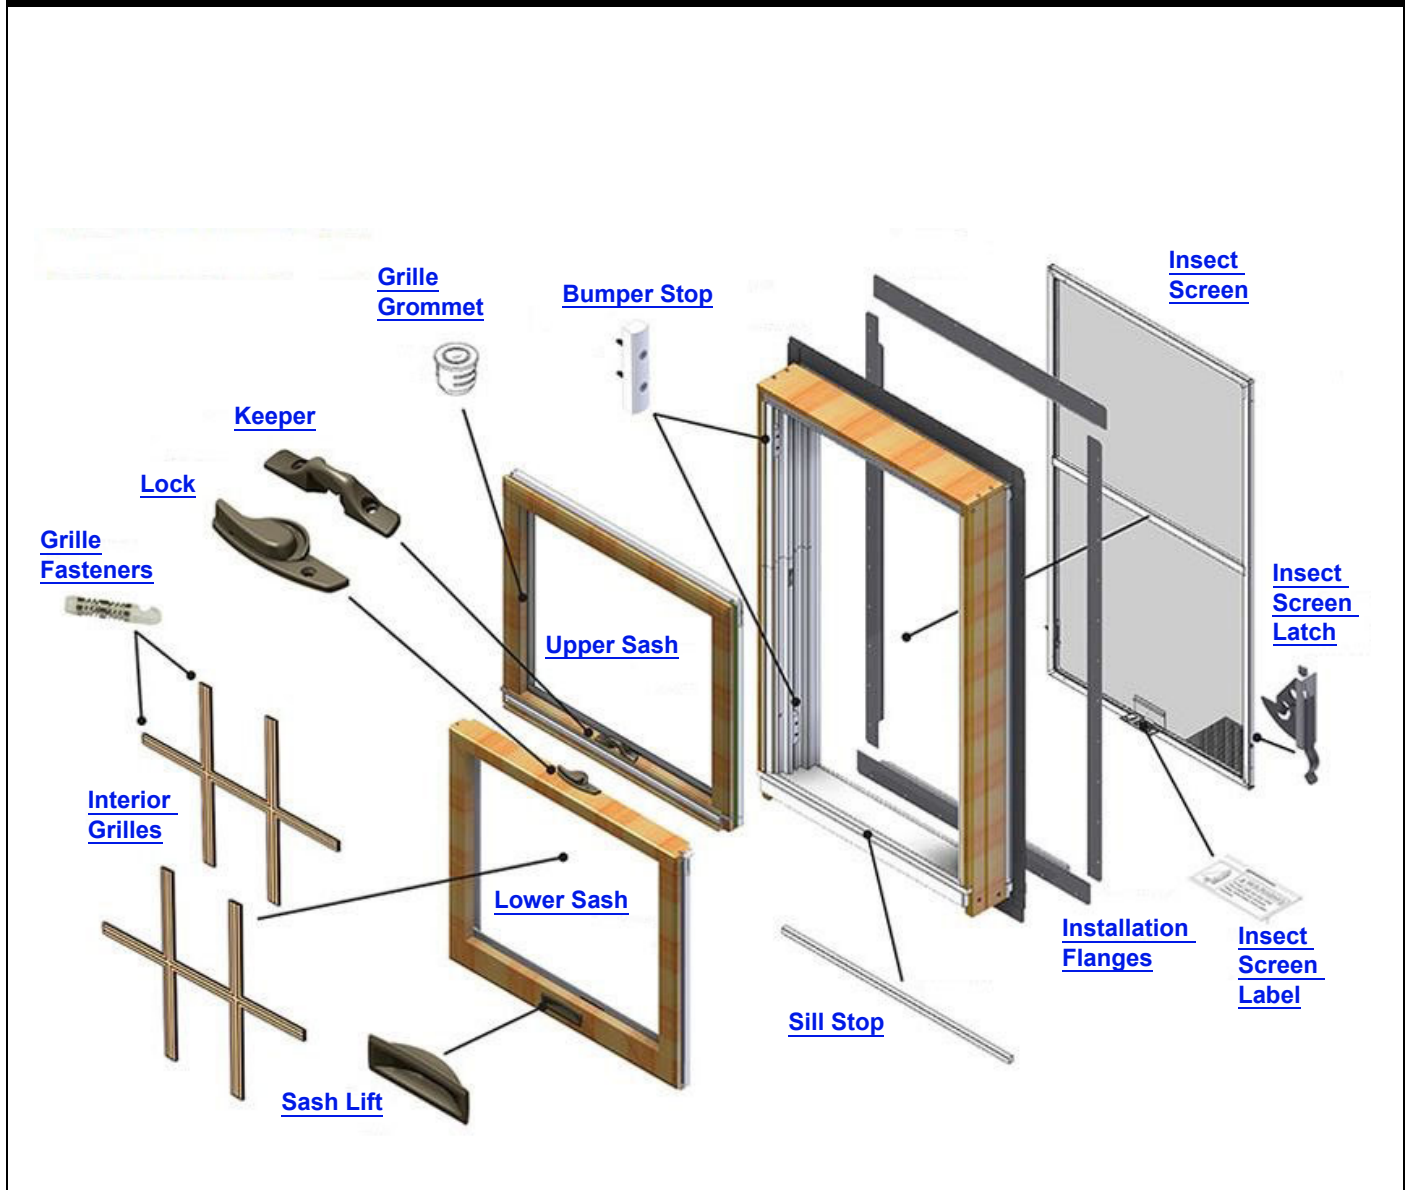

Parts Illustration - Interior View