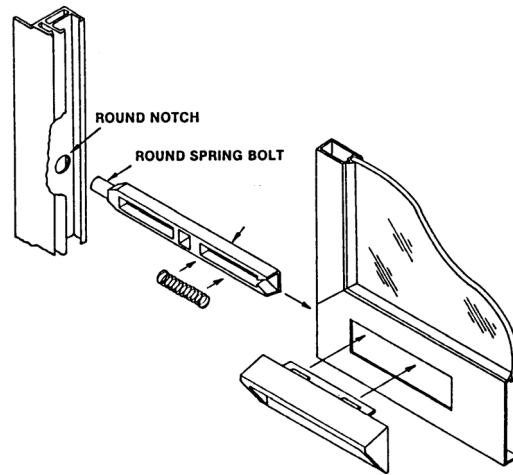

Combination Units

Panels - Combination Units / Lower/ Round Bolt (1977 to 1979)

Note:

Round Bolt complete frames, manufactured from 1977 to 1979, are no longer available. Replace with Complete Combination units, manufactured from 1977 to present. 56 height is cottage style. 56 height in even style available by description.

Manufactured 1970 to 1979

Perma-Shield® Narroline® Combination Units Panel - Lower / Round Bolt

Panel - Combination Unit / Lower/ Round Bolt (1977 to 1979)

Unit No.	Overall Panel (w x h)	Order No.	Unit No.	Overall Panel (w x h)	Order No.
1842	18 × 24 ¹⁵/₁₆	1622904	2862	30 × 36 ¹⁵/₁₆	1622940
1846	18 × 26 ¹⁵/₁₆	1622906	30210	34 × 16 ¹⁵/₁₆	1622941
2032	22 × 18 ¹⁵/₁₆	1622912	3032	34 × 18 ¹⁵/₁₆	1622942
20310	22 × 22 ¹⁵/₁₆	1622914	30310	34 × 22 ¹⁵/₁₆	1622944
2042	22 × 24 ¹⁵/₁₆	1622915	3042	34 × 24 ¹⁵/₁₆	1622945
2046	22 × 26 ¹⁵/₁₆	1622916	3046	34 × 26 ¹⁵/₁₆	1622946
2052	22 × 30 ¹⁵/₁₆	1622918	3052	34 × 30 ¹⁵/₁₆	1622948
24210	26 × 16 ¹⁵/₁₆	1622921	3056	34 × 38 ¹⁵/₁₆	1622949
2432	26 × 18 ¹⁵/₁₆	1622922	3062	34 × 36 ¹⁵/₁₆	1622950
24310	26 × 22 ¹⁵/₁₆	1622924	3432	38 × 18 ¹⁵/₁₆	1622952
2442	26 × 24 ¹⁵/₁₆	1622925	34310	38 × 22 ¹⁵/₁₆	1622954
2446	26 × 26 ¹⁵/₁₆	1622926	3442	38 × 24 ¹⁵/₁₆	1622955
2452	26 × 30 ¹⁵/₁₆	1622928	3446	38 × 26 ¹⁵/₁₆	1622956
28210	30 × 16 ¹⁵/₁₆	1622931	3452	38 × 30 ¹⁵/₁₆	1622958
2832	30 × 18 ¹⁵/₁₆	1622932	3456	38 × 38 ¹⁵/₁₆	1622959
28310	30 × 22 ¹⁵/₁₆	1622934	3462	38 × 36 ¹⁵/₁₆	1622960
2842	30 × 24 ¹⁵/₁₆	1622935	3846	42 × 20 ¹⁵/₁₆	1622966
2846	30 × 26 ¹⁵/₁₆	1622936	3852	42 × 30 ¹⁵/₁₆	1622968
2852	30 × 30 ¹⁵/₁₆	1622938	3856	42 × 38 ¹⁵/₁₆	1622969
2856	30 × 38 ¹⁵/₁₆	1622939	3862	42 × 36 ¹⁵/₁₆	1622970