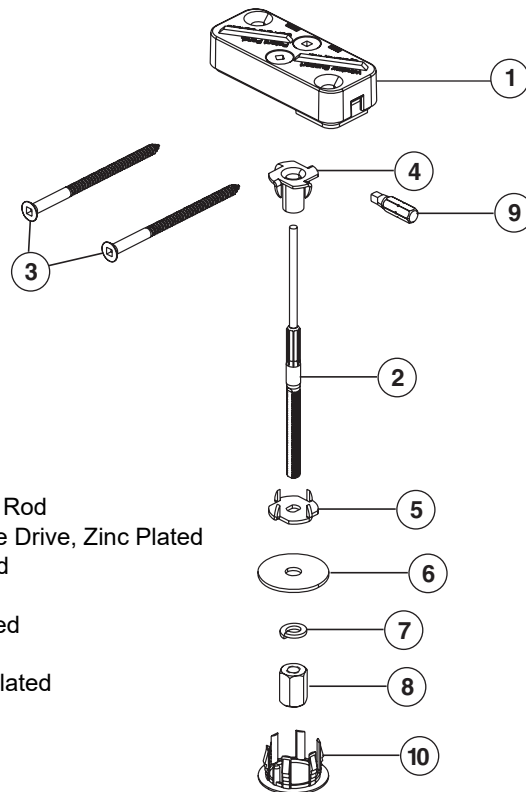

200 Series Perma-Shield® Narroline® Windows (1968 to 2012)

Angle Bay Windows

Angle Bay Parts

Extension Jambs

Extension Jamb - Angle Bay / Side

Unit No.	Dimensions	5 1/4" Wall	6 9/16" Wall	7 1/8" Wall
DH 310	48 3/4	1636106	1636206	1636306
DH 42	52 3/4	1636101	1636201	1636301
DH 46	56 3/4	1636102	1636202	1636302
DH 52	64 3/4	1636103	1636203	1636303
DH 56	60 3/4	1636104	1636204	1636304
DH 62	76 3/4	1636105	1636205	1636305
DH 80	96 3/4	1636107	1636207	1636307

Cable Support System

1. Cable Clamp
2. Cable with Swaged Threaded Rod
3. Screw - #12 x 3-1/4 #3 Square Drive, Zinc Plated
4. T-nut - .390 Barrel, Zinc Plated
5. Keyed T-washer - Zinc Plated
6. Flat Washer - 1-1/4, Zinc Plated
7. Lock Washer - Zinc Plated
8. Hex Nut - 1/4-28, .625, Zinc Plated
9. Square Drive Bit - #3
10. Nylon Hole Plug

Cable Support System

	Length	Order No.
	9 ft	1355020
	12 ft	1355021