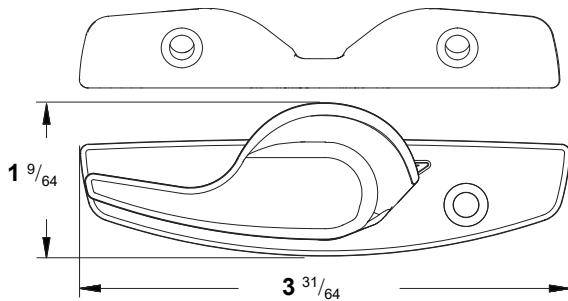

Lock Kit - Flush Mount

Kit Includes:

- (1) Lock
- (1) Keeper
- (4) Screws

Note:

Used as standard from 1998-2012. This flush mount composite lock replaces all previous vintages/types of flush mount locks.

Finish	Order No.
Stone	1630020
White	1630029