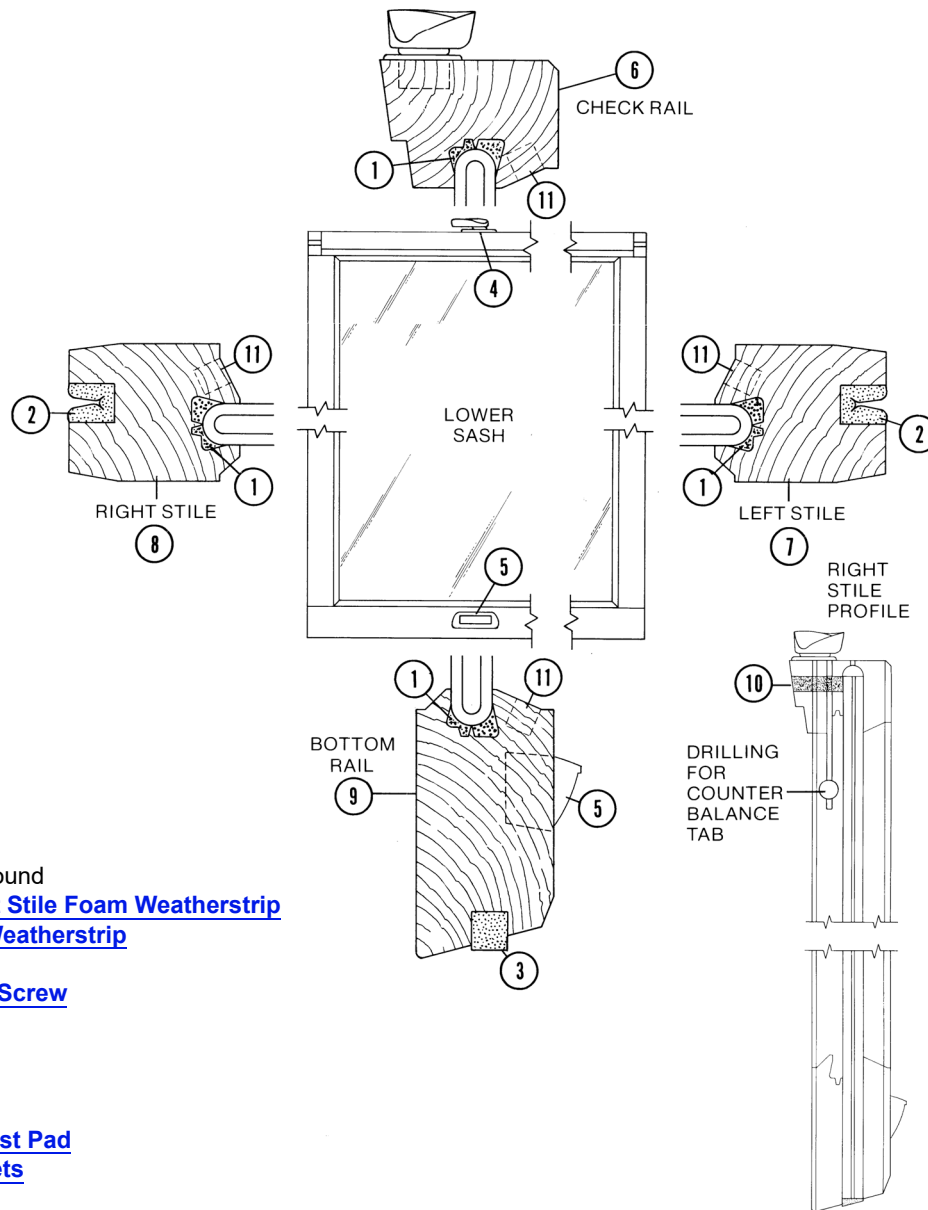

Sash

Sash Assembly Graphic - Lower / Dual Pane Grooved Glazed

Note:

Dual Pane Grooved Glazed lower sash is no longer available. Replace with dual pane organic sash [page 58](#). See [Conversion Kit](#) options as an upgrade.

1. Glazing Compound
2. [Left and Right Stile Foam Weatherstrip](#)
3. [Bottom Rail Weatherstrip](#)
4. [Sash Lock](#)
5. [Sash Lift and Screw](#)
6. Check Rail
7. Left Stile
8. Right Stile
9. Bottom Rail
10. [Check Rail Dust Pad](#)
11. [Grille Grommets](#)

White: Manufactured 1968 to 1971

Perma-Shield® Narroline® Lower Sash Parts - Dual Pane Grooved Glazed

Unit viewed from interior.