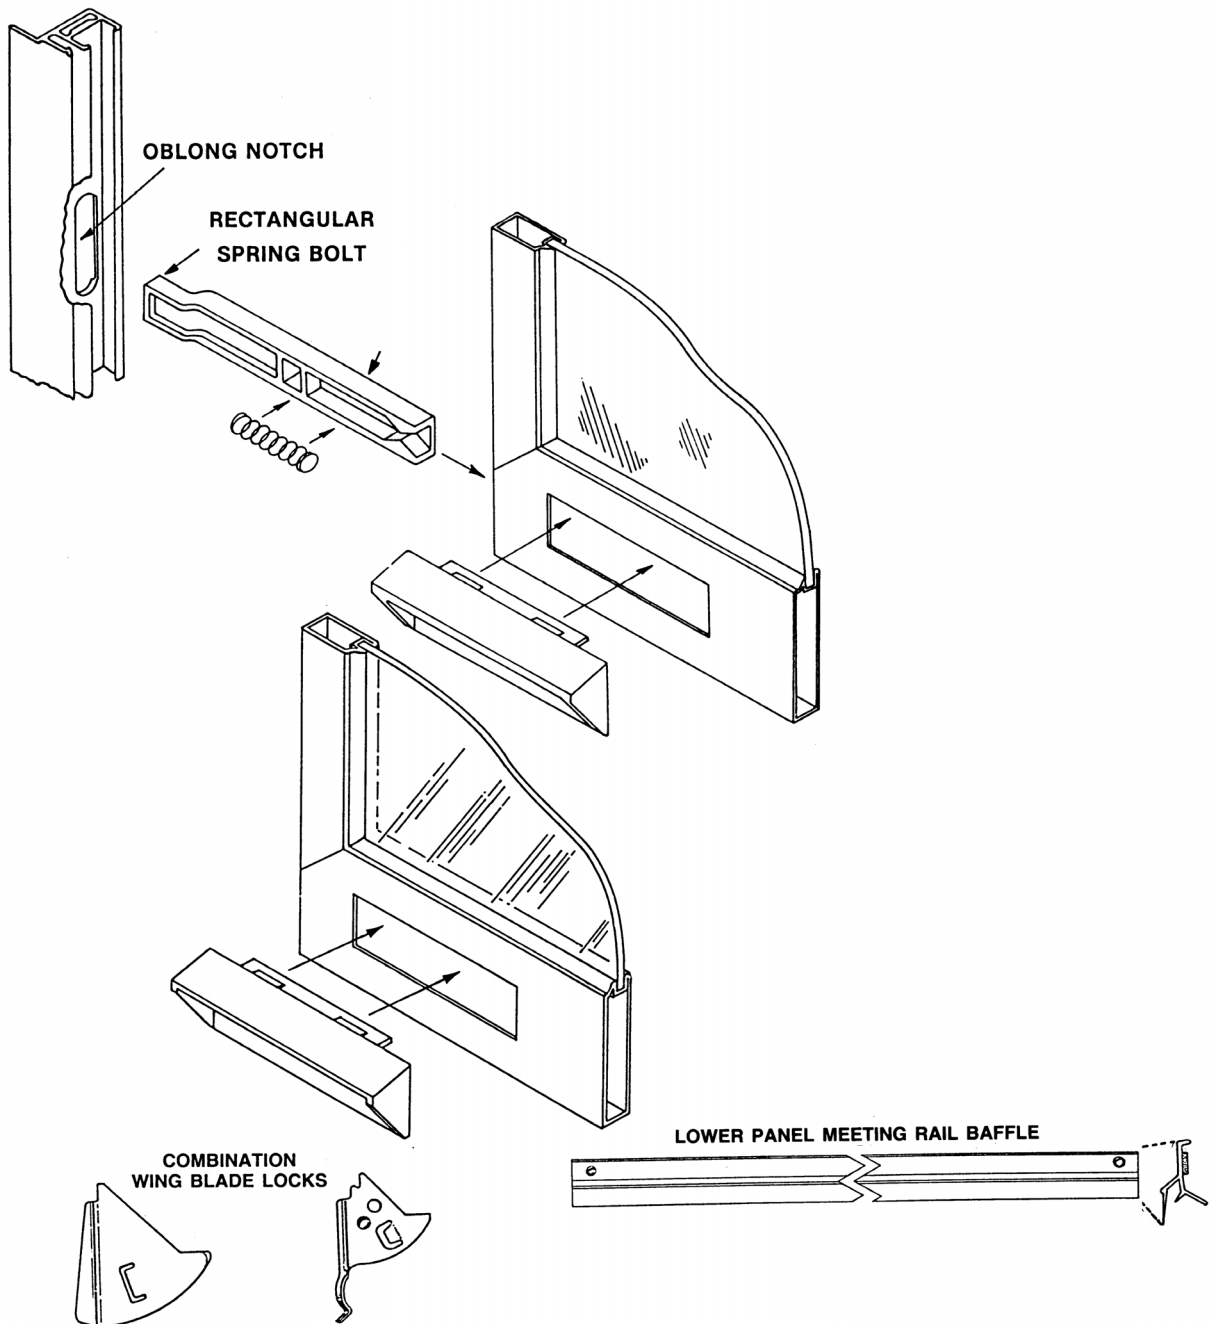

200 Series Perma-Shield® Narroline® Windows (1968 to 2012)

Standard Windows

Combination Units

Panels - Combination Units / Lower / Square Bolt (1979 to July 1994)

Note:

56 height is cottage style. 56 height in even style available by description.

Perma-Shield® Narroline® Combination Unit Panel - Lower / Square Bolt