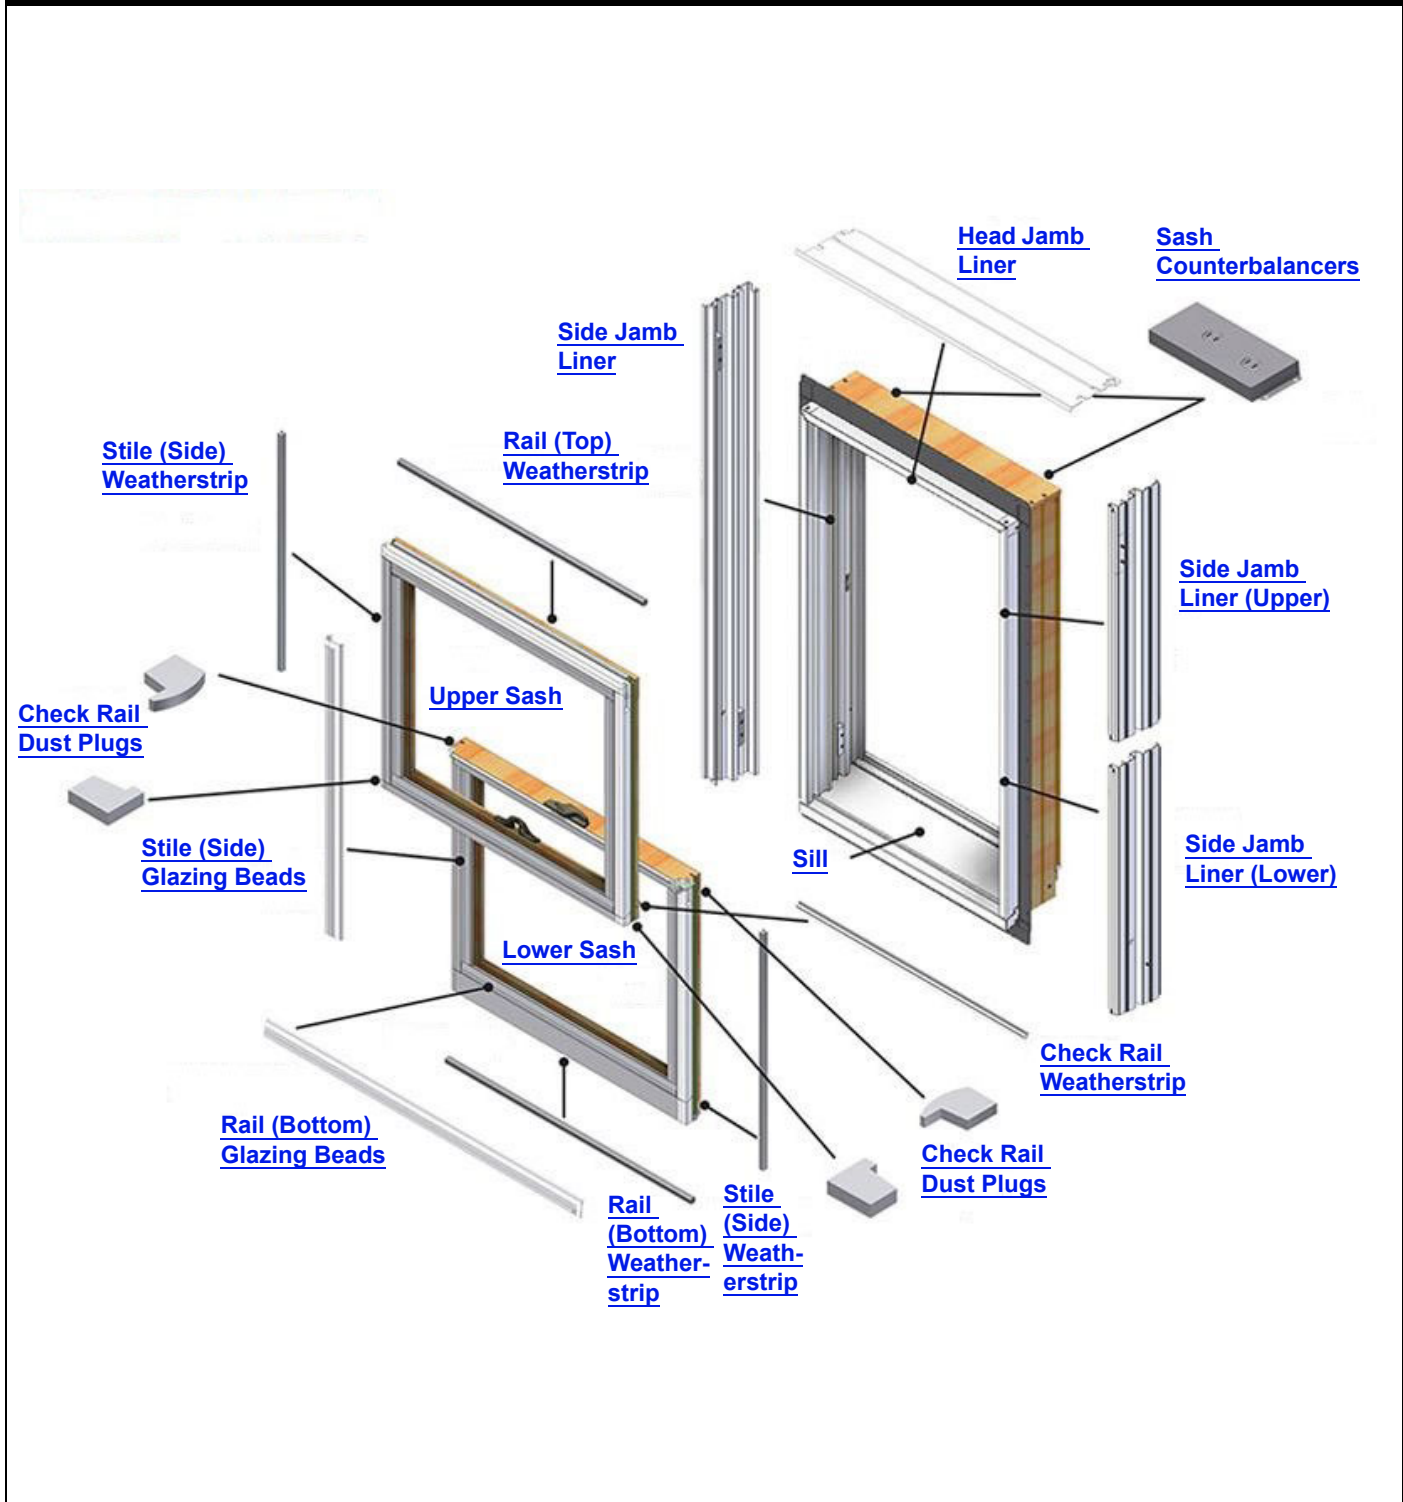

Parts Illustration

Parts Illustration - Exterior View