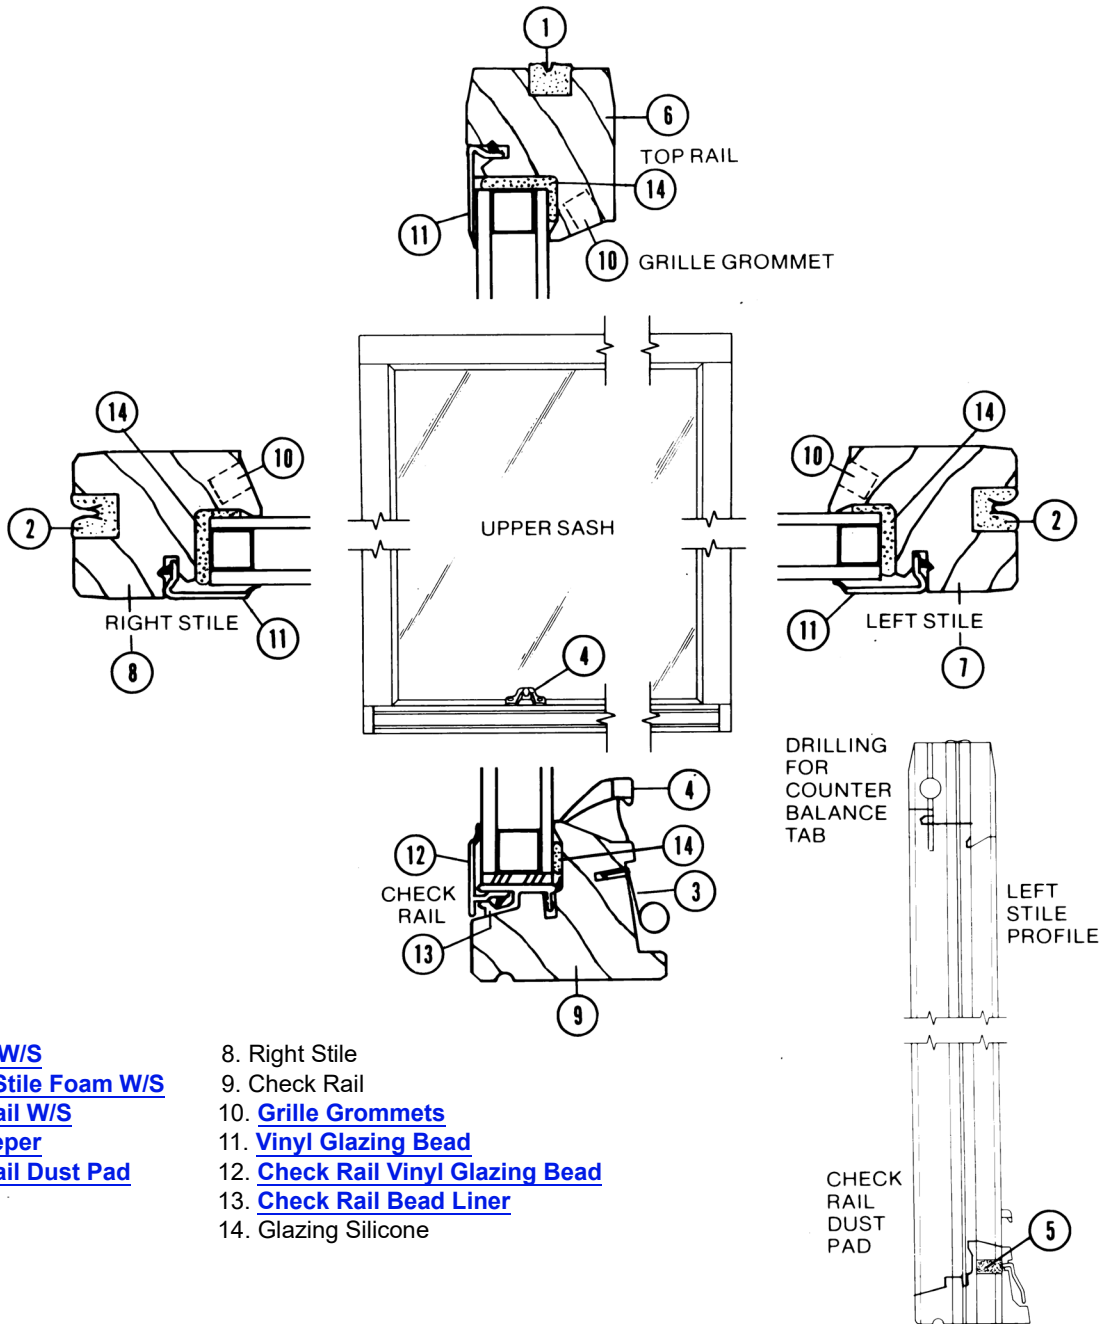

Sash

Sash Assembly Graphic - Upper / Low E and Dual Pane / 5/8"

Note:

See [Service Guide 0002051](#). See [Sash Replacement Video](#). See [Conversion Kit](#) options as an upgrade.

1. Top Rail W/S	8. Right Stile
2. L and R Stile Foam W/S	9. Check Rail
3. Check Rail W/S	10. Grille Grommets
4. Lock Keeper	11. Vinyl Glazing Bead
5. Check Rail Dust Pad	12. Check Rail Vinyl Glazing Bead
6. Top Rail	13. Check Rail Bead Liner
7. Left Stile	14. Glazing Silicone

Perma-Shield® Narroline® Upper Sash Parts - Low E and Dual Pane

Unit viewed from interior.