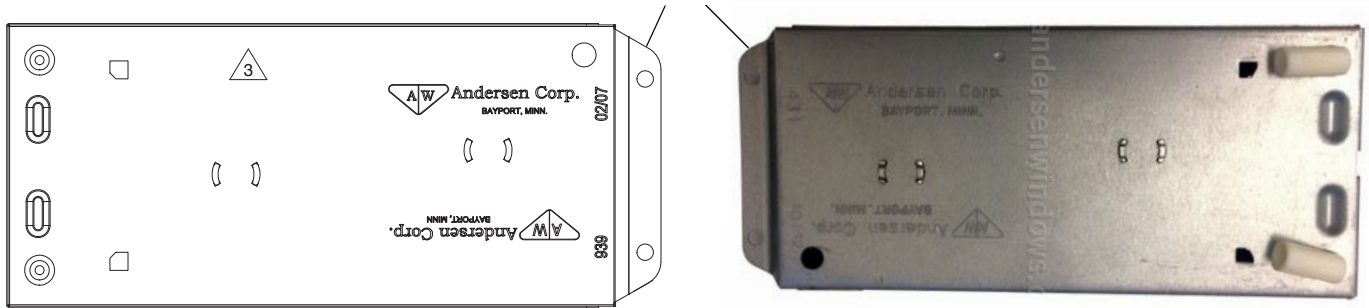

200 Series Perma-Shield® Narroline® Windows (1968 to 2012)

Standard Windows

Sash Parts

Balancers

Note:

See [Service Guide 9010543](#). See [Balancer and Jamb Liner Replacement Video](#). Balancer includes jamb liner [tabs](#).

Perma-Shield® Narroline® Sash Balancer

Balancer

Note:

We HIGHLY RECOMMEND ordering a lower side jamb [liner](#) with replacement balancer(s).

	Balancer No.	Can be used to replace	Order No.
	331	319, 325	1626012
	431	419, 425, 431	1626018
	531	519, 525, 531	1626024
	637	623, 627, 631	1626029
	737	725, 727, 731	1626034
	837	823, 827, 831	1626037
	939	927, 931, 937	1626043
	1033	1027, 1031	1626044
	1133	1131	1626045
	11L	10SL	1626074
	11R	10SR	1626076
	1231	1226, 1227	1626048
	1331		1626050
	13L	12SL	1626078
	13R	12SR	1626080
	1427	1426	1626052
	1527		1626053
	16L	14SL, R1631/23	1626082
	16R	14SR, R1613/31	1626084