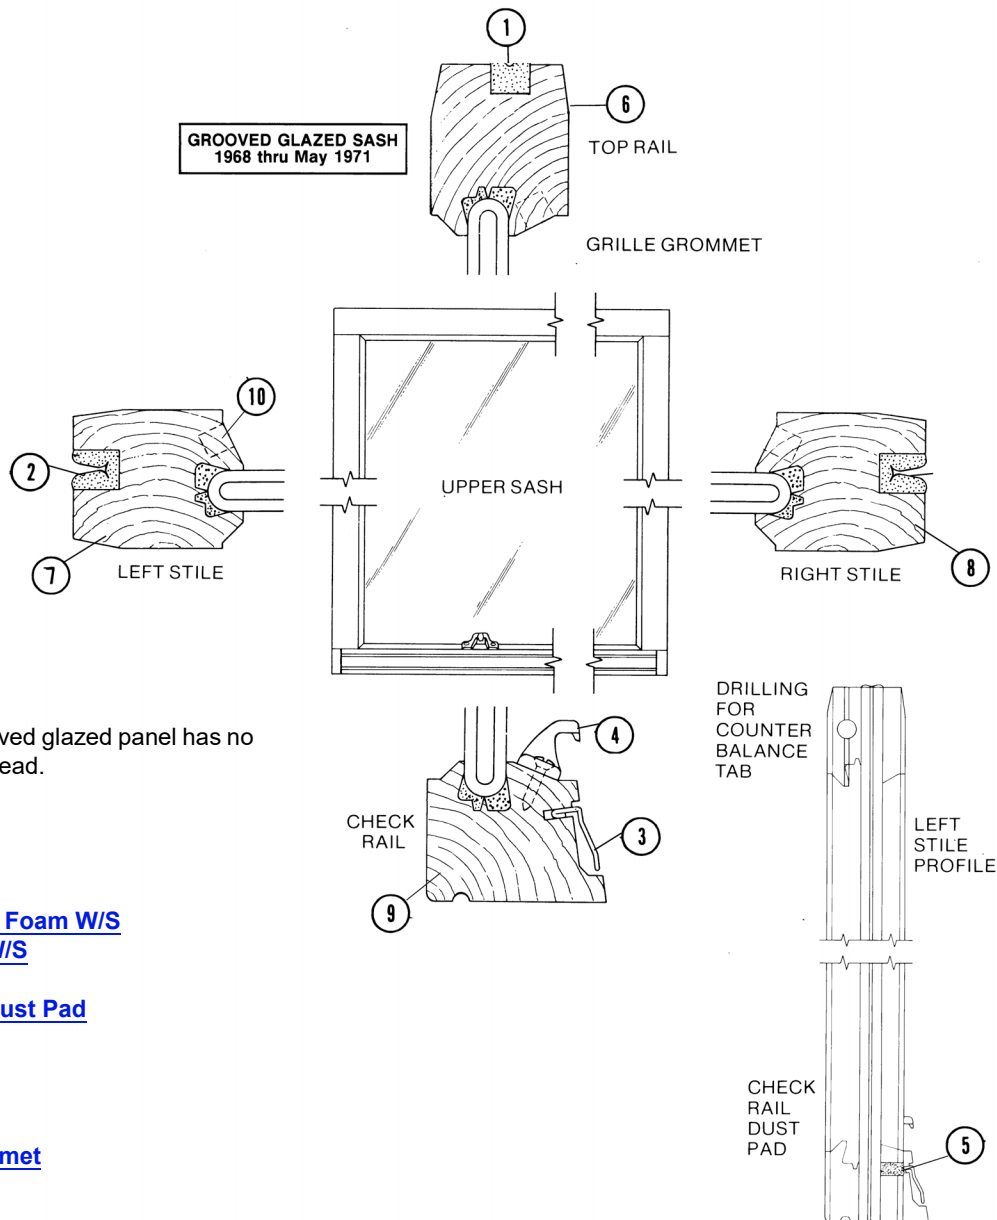

Sash

Sash Assembly Graphic - Upper / Dual Pane Grooved Glazed

Note:

Dual Pane Grooved Glazed upper sash is no longer available. Replace with dual pane organic sash, [page 38](#). See [Conversion Kit](#) options as an upgrade.

Perma-Shield® Narroline® Upper Sash Parts - Dual Pane Grooved Glazed

Unit viewed from interior.