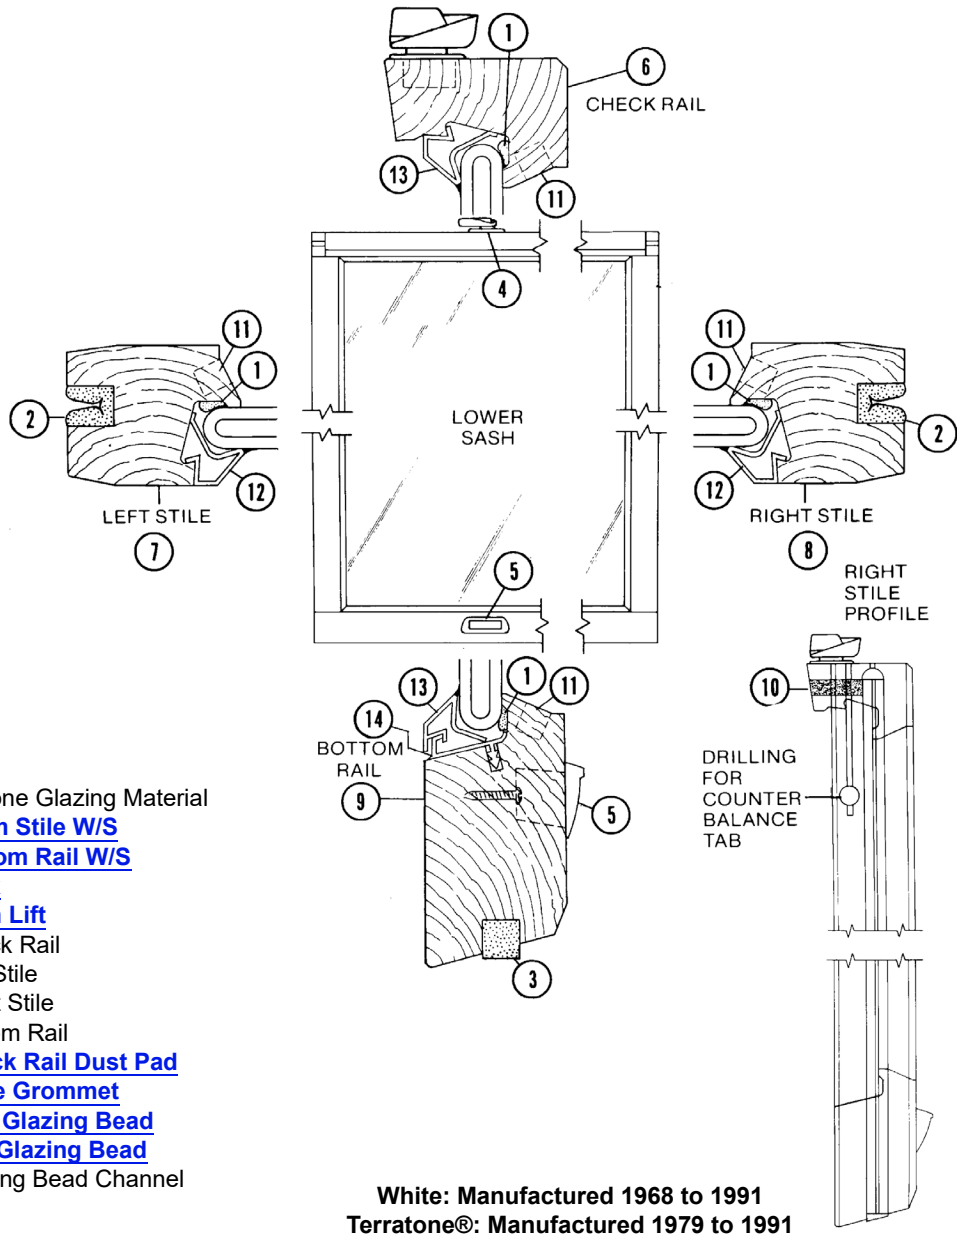

Perma-Shield® Narroline® Lower Sash Parts - Low E and Dual Pane 5/8"

Unit viewed from interior.

**Sash Assembly Graphic - Lower / Dual Pane / 3/8" Welded**

**Note:**

Dual Pane 3/8" Welded lower sash is no longer available. Replace with dual pane organic sash, [page 58](#). Bottom rail glazing bead was changed to two-piece design in 1980. See [Conversion Kit](#) options as an upgrade.