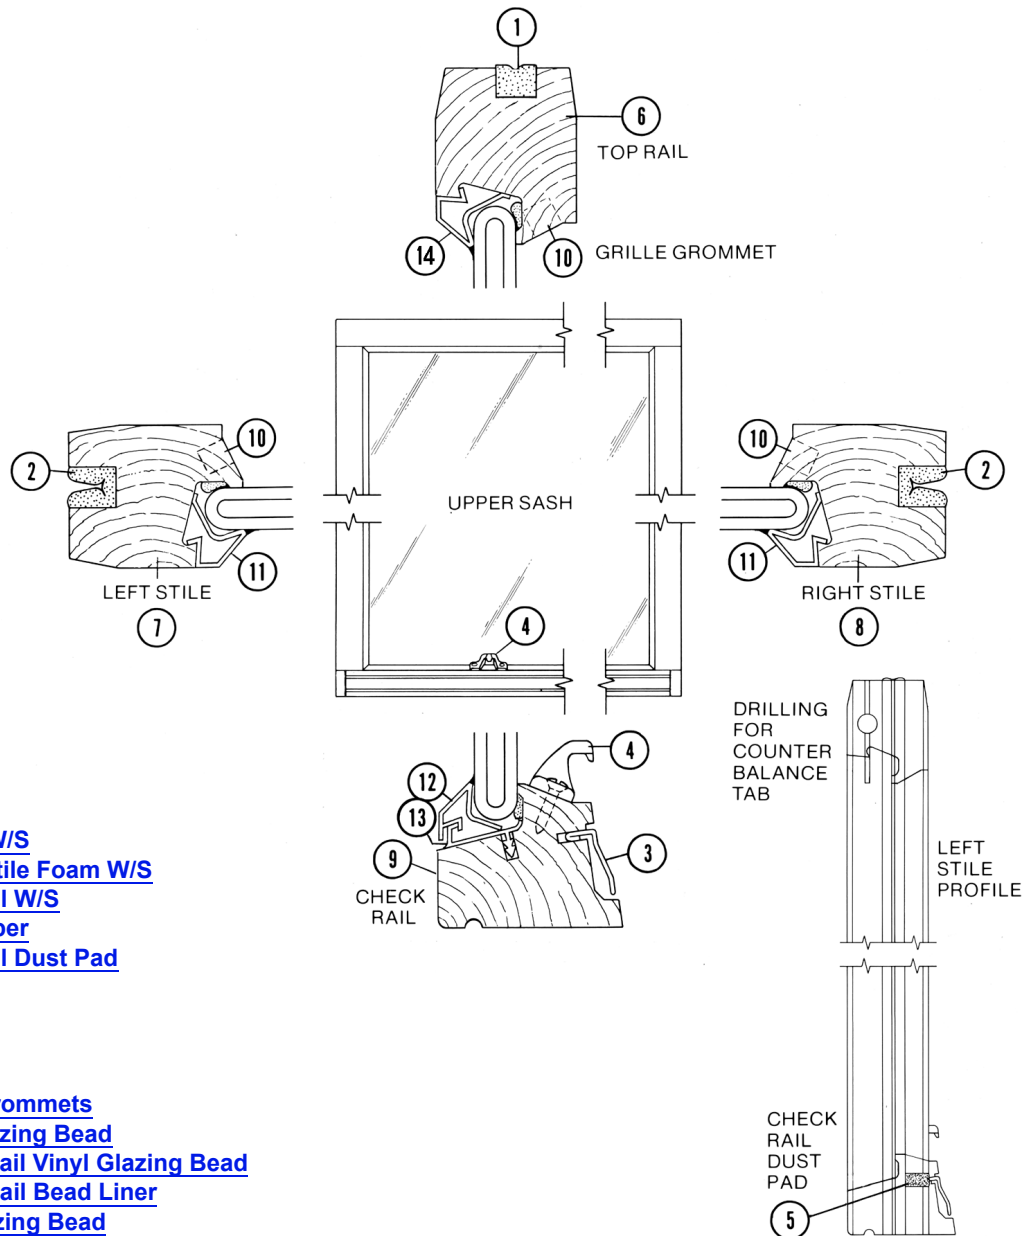

Sash Assembly Graphic - Upper / Dual Pane / 3/8" Welded

Note:

Dual Pane Welded upper sash is no longer available. Replace with dual pane organic sash, [page 38](#). See [Conversion Kit](#) options as an upgrade.

1. [Top Rail W/S](#)
2. [L and R Stile Foam W/S](#)
3. [Check Rail W/S](#)
4. [Lock Keeper](#)
5. [Check Rail Dust Pad](#)
6. Top Rail
7. Left Stile
8. Right Stile
9. Check Rail
10. [Grille Grommets](#)
11. [Stile Glazing Bead](#)
12. [Check Rail Vinyl Glazing Bead](#)
13. [Check Rail Bead Liner](#)
14. [Rail Glazing Bead](#)

Manufactured 1971 to 1991

Perma-Shield® Narroline® Upper Sash Parts - Dual Pane Welded

Unit viewed from interior.