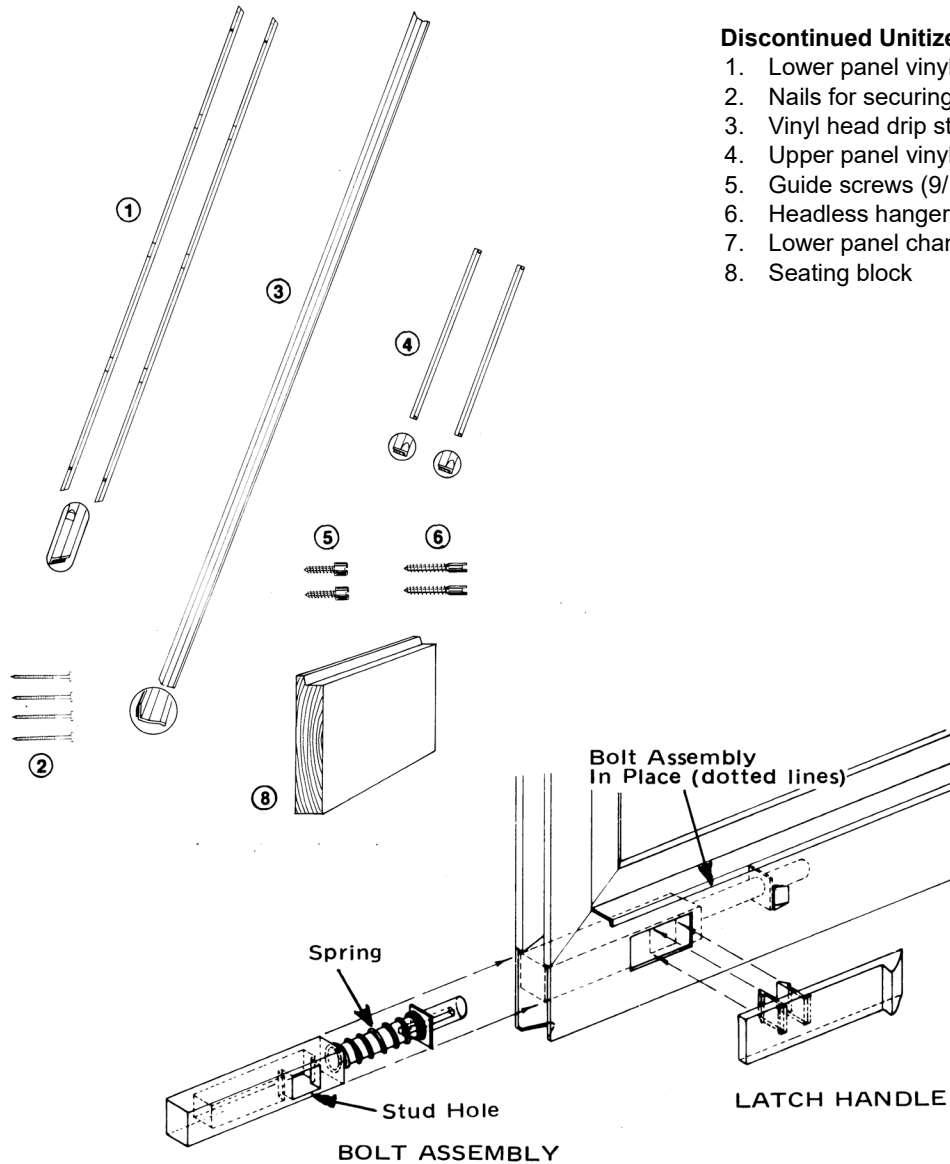

Combination Units

Combination Units - Unitized (1968 to 1969)

Note:

The Unitized combination unit is discontinued and parts, except for insect screens, are no longer available.

Discontinued Unitized Combination Unit

1. Lower panel vinyl rib guides
2. Nails for securing ends of rib guides
3. Vinyl head drip strip
4. Upper panel vinyl rib guides
5. Guide screws (9/16" long)
6. Headless hanger screws (13/16" long)
7. Lower panel channel strip (not shown)
8. Seating block

Manufactured 1968 to 1969

Perma-Shield® Narroline® Unitized Combination Unit