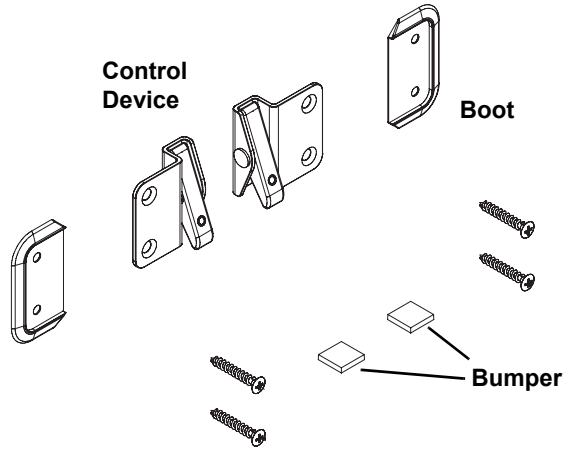

Sash Hardware - Opening Control Device

Opening Control Device Kit

Kit Includes:

- (2) Opening control devices
- (2) Boots
- (2) Bumpers
- (4) Screws

[Accessory Guide 9021977](#)

	Finish	Order No.
	Stone	9021976
	White	9021975

Screw Pack - Opening Control Device Kit

Kit Includes:

- (2) Bumpers
- (4) Screws

	Color	Order No.
	Stone	9031536
	White	9031535