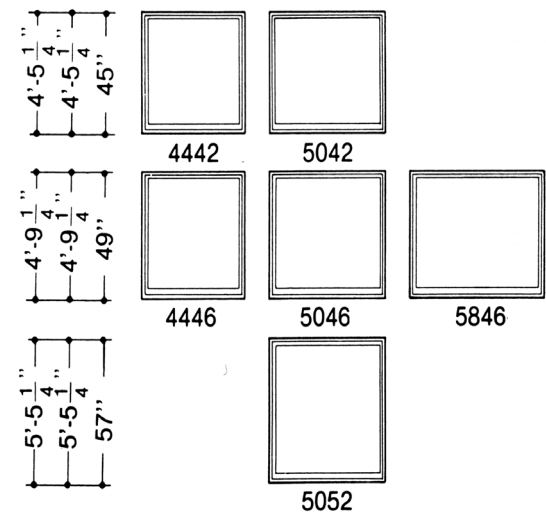

Picture Windows 1968 to 1981

UNIT DIM.	4'-5 5/8"	5'-1 5/8"	5'-9 5/8"
RGH. OPG.	4'-6 1/8"	5'-2 1/8"	5'-10 1/8"
GLASS *	48 3/16"	56 3/16"	64 3/16"