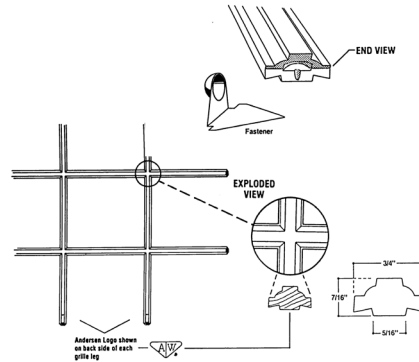

Grilles

Interior Grilles - Picture Windows / Colonial / 3/4" Wood / Prefinished Interior

Note:

Grilles first offered in 1989. Can only be used on 1981 to 2002 vintage sash.

Perma-Shield® Narroline® Picture Window Interior Grilles

Interior Grille - Picture Window / Colonial / 3/4" Wood / Prefinished Interior

Unit No.	Dimensions	Color/Finish		
		Exterior		
		White	Terratone	Sandtone
		Interior		
		White	Terratone	Sandtone
4442	46 ²³/₃₂ × 43 ²⁷/₃₂	1603330	2703030	1139302
4446	46 ²³/₃₂ × 47 ²⁷/₃₂	1603332	2703032	1139304
4462	46 ²³/₃₂ × 67 ²⁷/₃₂	1603336	2703036	1139308
5042	54 ²³/₃₂ × 43 ²⁷/₃₂	1603338	2703038	1139310
5046	54 ²³/₃₂ × 47 ²⁷/₃₂	1603340	2703040	1139312
5052	54 ²³/₃₂ × 55 ²⁷/₃₂	1603342	2703042	1139314
5846	62 ²³/₃₂ × 47 ²⁷/₃₂	1603348	N/A	1139320

Interior Grilles - Sidelight / Colonial / 3/4" Wood / Prefinished Interior / Horizontal

Note:

Grilles first offered in 1989. Can only be used on 1981 to 2002 vintage sash.

Interior Grille - Sidelight / Colonial / 3/4" Wood / Prefinished Interior / Horizontal

Unit No.	Dimensions	Color/Finish		
		Exterior		
		White	Terratone	Sandtone
		Interior		
		White	Terratone	Sandtone
10	7 ³/₃₂	1669312	2752312	By description