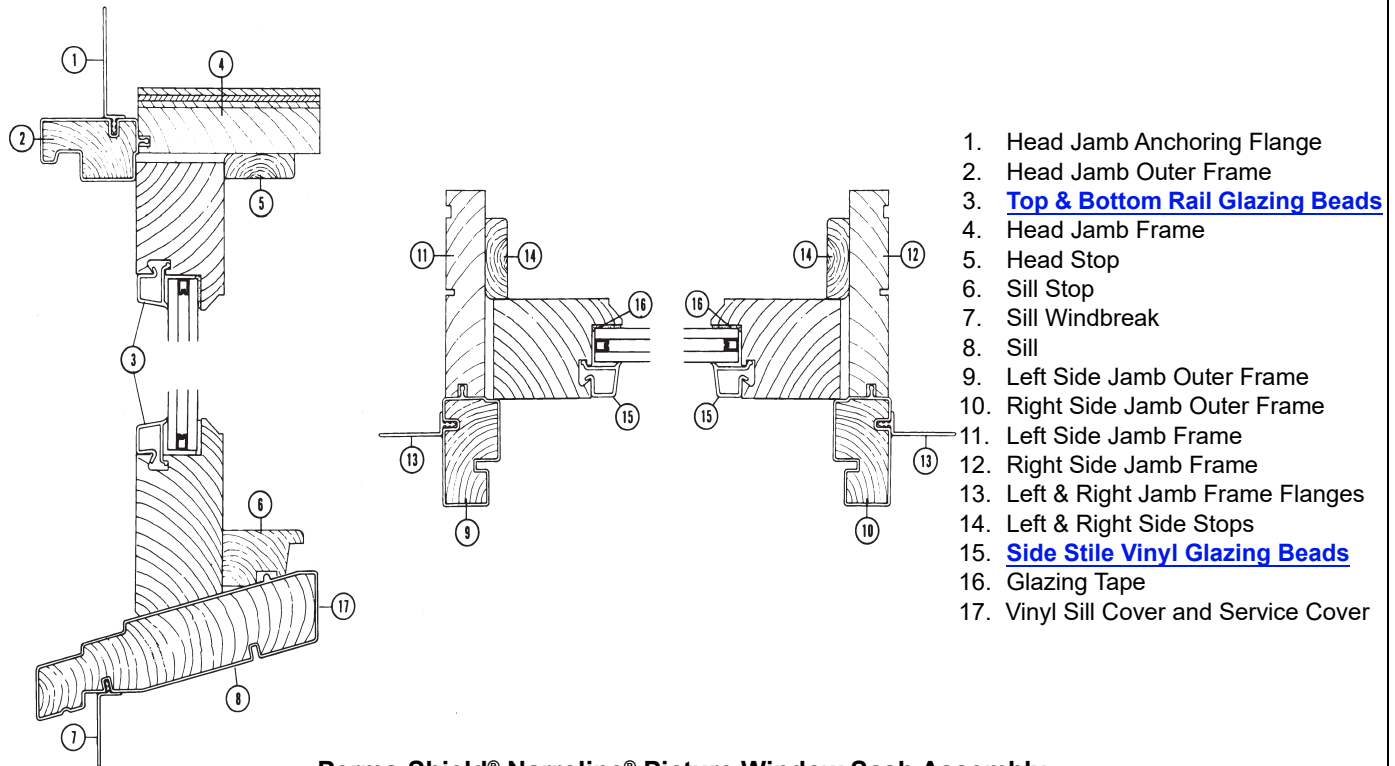

### Sash Assembly Illustration - Picture Windows / Wood Sash (1968 - 1981)

1. Head Jamb Anchoring Flange
2. Head Jamb Outer Frame
3. [Top & Bottom Rail Glazing Beads](#)
4. Head Jamb Frame
5. Head Stop
6. Sill Stop
7. Sill Windbreak
8. Sill
9. Left Side Jamb Outer Frame
10. Right Side Jamb Outer Frame
11. Left Side Jamb Frame
12. Right Side Jamb Frame
13. Left & Right Jamb Frame Flanges
14. Left & Right Side Stops
15. [Side Stile Vinyl Glazing Beads](#)
16. Glazing Tape
17. Vinyl Sill Cover and Service Cover