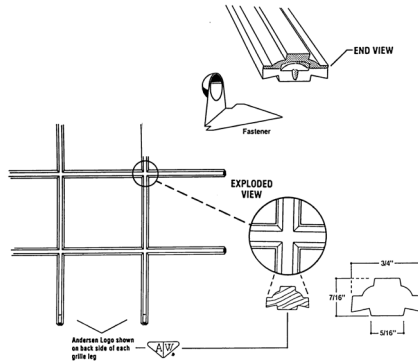

200 Series Perma-Shield® Narroline® Picture and Sidelight (1968 to 2002)

Picture and Sidelight Windows

Grilles

Interior Grilles - Picture Windows / Colonial / 3/4" Wood / Natural Interior

Note:

Grilles first offered in 1989. Can only be used on 1981 to 2002 vintage sash.

Perma-Shield® Narroline® Picture Window Interior Grilles

Interior Grille - Picture Window / Colonial / 3/4" Wood / Natural Wood Interior

Unit No.	Dimensions	Color/Species		
		Exterior		
		White	Terratone	Sandtone
		Maple Interior		
4442	46 ²³/₃₂ × 43 ²⁷/₃₂	1603430	2703130	1139202
4446	46 ²³/₃₂ × 47 ²⁷/₃₂	1603432	2703132	1139204
4462	46 ²³/₃₂ × 67 ²⁷/₃₂	1603436	2703136	1139208
5042	54 ²³/₃₂ × 43 ²⁷/₃₂	1603438	2703138	1139210
5046	54 ²³/₃₂ × 47 ²⁷/₃₂	1603440	2703140	1139212
5052	54 ²³/₃₂ × 55 ²⁷/₃₂	1603442	2703142	1139214
5846	62 ²³/₃₂ × 47 ²⁷/₃₂	1603448	N/A	1139220