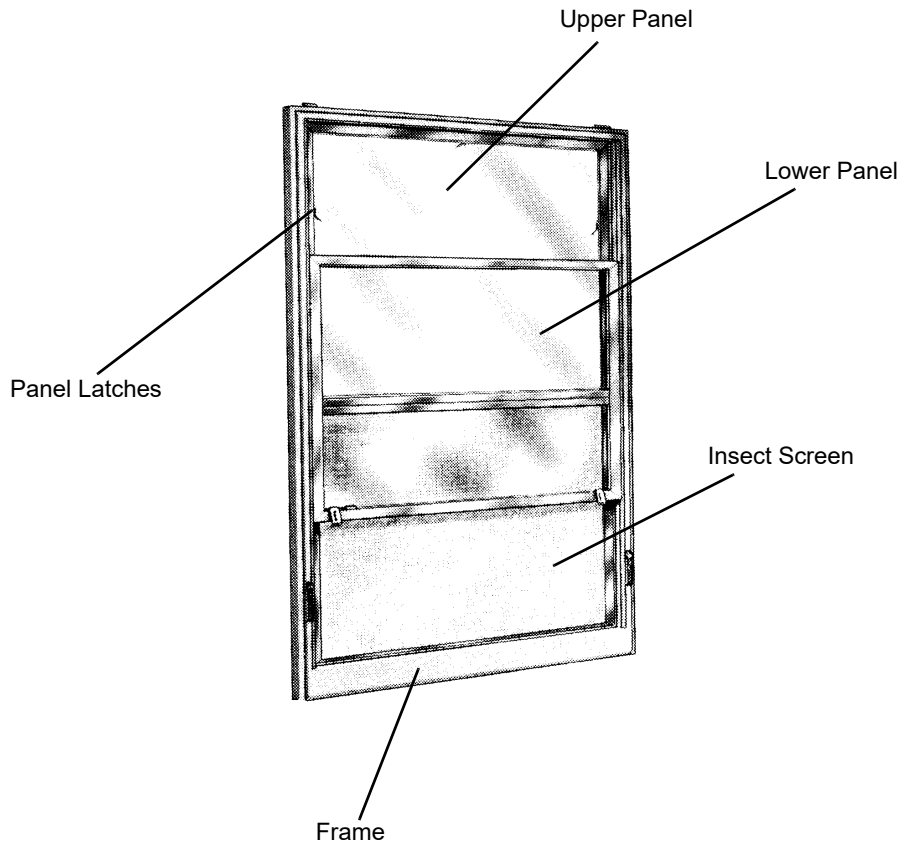

Self-Storing Combination Windows (1956 to 1967)

Standard Windows

Parts Illustration

Parts Illustration

Note:

Replacement parts are no longer available.

Manufactured 1956 to 1967

Self-Storing Combination Window Unit Parts

Unit viewed from interior.

Size Table

Sash Size Table

Note:

Replacement parts are no longer available for Self-Storing Combination Windows. The following panel size table is provided for identification purposes only.