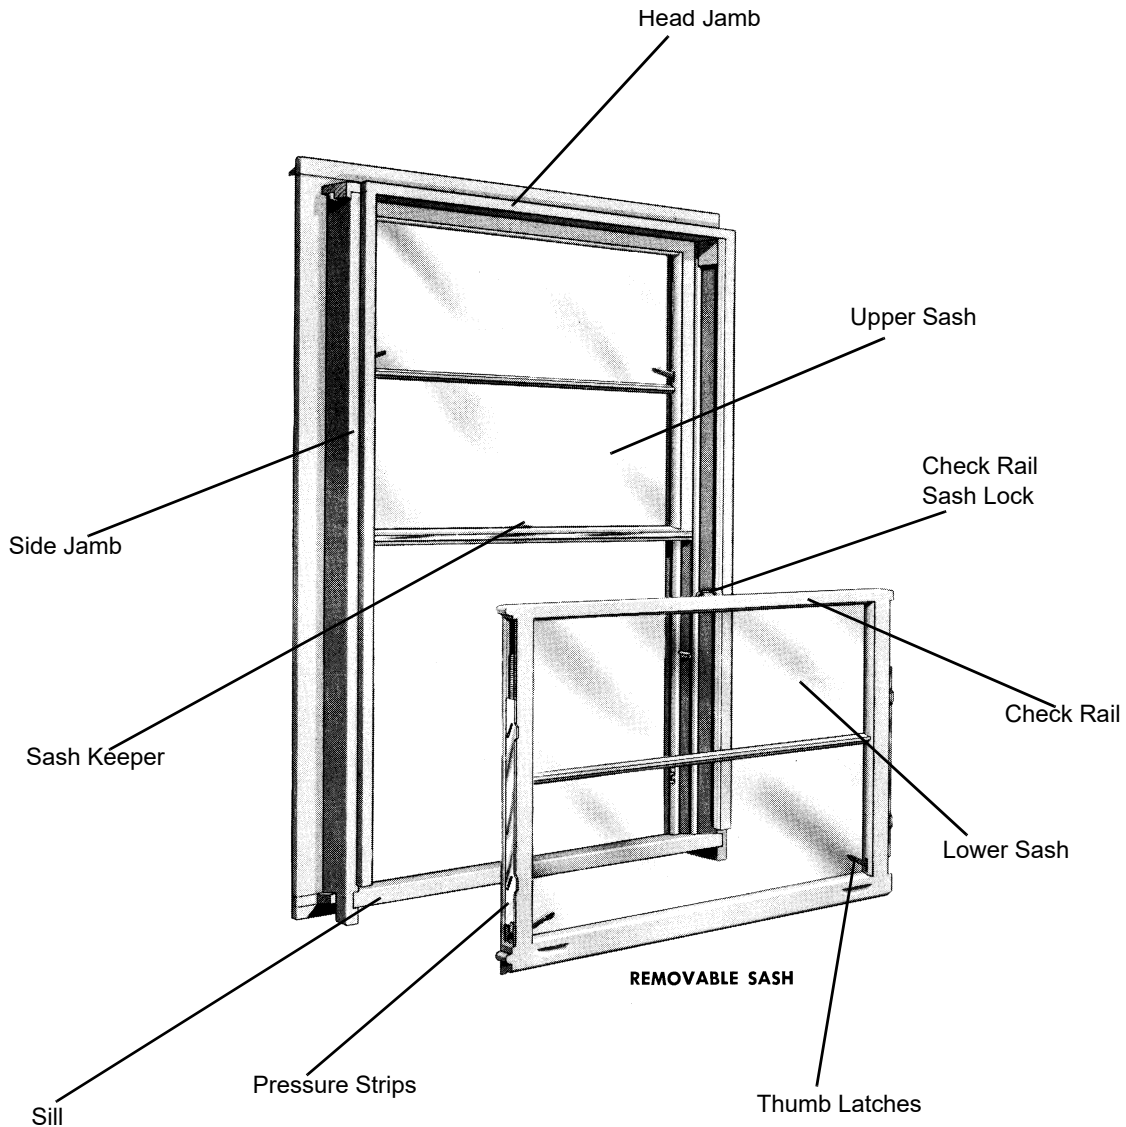

What's in This Section

Standard and Picture Windows **Page 3**

Parts Illustration **3**

Unit Sizes **4**

 Unit Size Chart 4

Product History **5**

 Milestones 5

Sash **6**

 Sash Size Tables 6

Hardware **9**

 Hardware 9

Pressure Seal Double-Hung Windows (1946 to 1962)

Standard and Picture Windows

Parts Illustration

Parts Illustration

Note:

Replacement parts are no longer available.

Manufactured 1946 to 1962

Pressure Seal Double-Hung Unit Parts

Unit viewed from interior.

Unit Sizes

Unit Size Chart

Note:

Unit Dim. refers to overall outside-to-outside frame.
Rgh. Opg. refers to rough stud opening.

Basic Window Sizes

UNIT DIM.	2-4	2-8	3-0	3-4	3-8
RGH. OPG.	2-3 $\frac{1}{2}$	2-7 $\frac{1}{2}$	2-11 $\frac{1}{2}$	3-3 $\frac{1}{2}$	3-7 $\frac{1}{2}$

GLASS SIZES

A	20-1/2	24-1/2	28-1/2	32-1/2	36-1/2	C	D
B	6-5/8	8	9-5/16	7-15/16	8-15/16		
	3-6 $\frac{3}{8}$	3-5 $\frac{3}{8}$	4-2 $\frac{3}{8}$	4-1 $\frac{3}{8}$	4-6 $\frac{3}{8}$	4-5 $\frac{3}{8}$	4-10 $\frac{3}{8}$
	2032	2432	2832	3032	3432	8	16-1/4
	20310	24310	28310	30310	34310	10	20-1/4
	2042	2442	2842	3042	3442	11	22-1/4
	2046	2446	2846	3046	3446	12	24-1/4
	2052	2452	2852	3052	3452	14	28-1/4