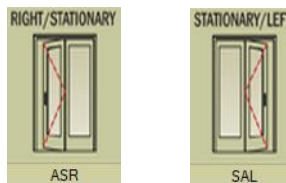

Unit No.	Type	Dimension (w x h)	Exterior						
			White		Terratone®		Sandtone		
			Interior						
			White						
			SAL	ASR	SAL	ASR	SAL	ASR	
50	ISPD5068	SA/AS	59 1/4 x 79 1/2						
	ISPD50611	SA/AS	59 1/4 x 82 3/8						
	ISPD5076	SA/AS	59 1/4 x 89 1/2						
	ISPD5080	SA/AS	59 1/4 x 95 1/2						
54	ISPD5468	SA/AS	63 1/4 x 79 1/2						
	ISPD54611	SA/AS	63 1/4 x 82 3/8						
	ISPD5476	SA/AS	63 1/4 x 89 1/2						
	ISPD5480	SA/AS	63 1/4 x 95 1/2						
60	ISPD6068	SA/AS	71 1/4 x 79 1/2						
	ISPD60611	SA/AS	71 1/4 x 82 3/8						
	ISPD6076	SA/AS	71 1/4 x 89 1/2						
	ISPD6080	SA/AS	71 1/4 x 95 1/2						

See iQ+