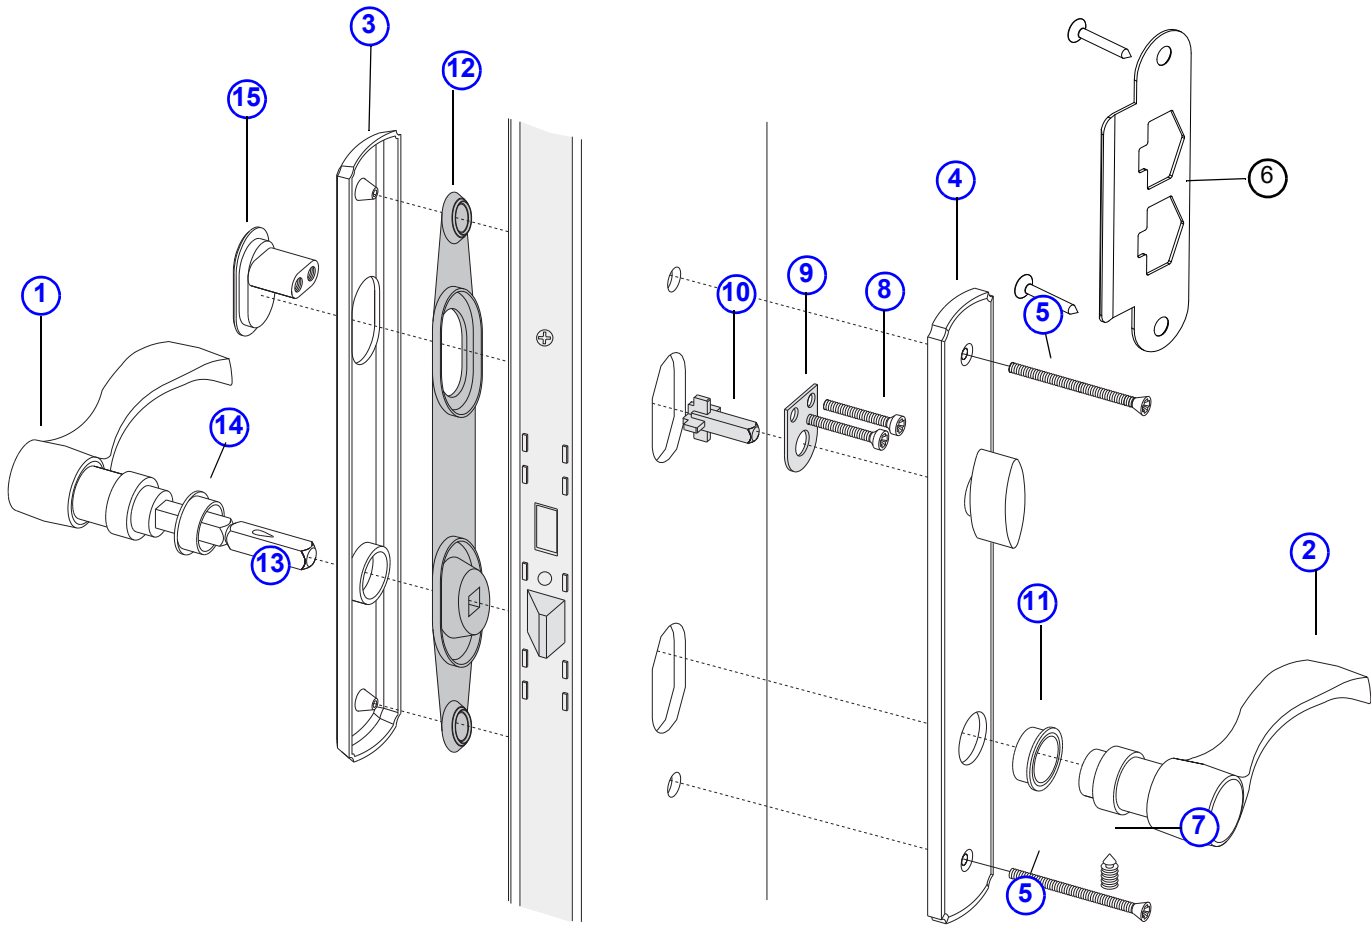

Hardware

Andersen® Hardware - Newbury®

Note:

See [Accessory Guide 0005156](#).

1. Exterior Handle (LH Shown)	6. Strike Plate (Included in trim set, not used on ISPD, See replacement ISPD Strike plate options)	11. Interior Nylon Bushing
2. Interior Handle (RH Shown)	7. Handle Set Screw (Package)	12. Trim Set Gasket
3. Active Exterior Escutcheon Plate	8. Key Cylinder Mounting Bolts	13. Spindle
4. Active Interior Escutcheon Plate	9. Lock Limiting Plate	14. Exterior Nylon Bushing
5. Escutcheon Plate Bolts	10. Lock Actuator	15. Dummy Cylinder

Newbury® Hardware for Hinged Doors - Single Trim Set