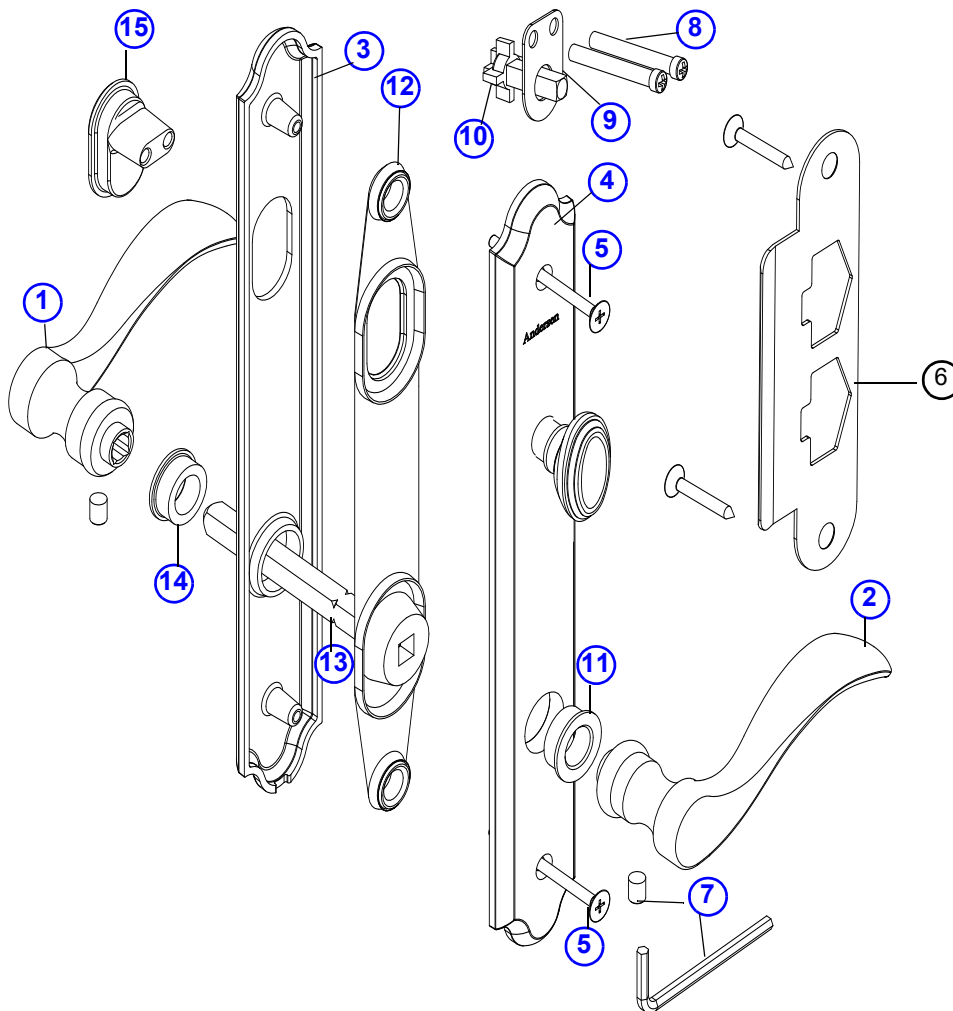

Hardware

Andersen® Hardware - Covington™

Note:

See [Accessory Guide 0005156](#). Newbury is warranty replacement for items N/A.

1. Exterior Handle (LH Shown)	6. Strike Plate (Included in trim set, not used on ISPD, See replacement ISPD Strike plate options)	11. Interior Nylon Bushing
2. Interior Handle (RH Shown)	7. Handle Set Screw (Package)	12. Trim Set Gasket
3. Active Exterior Escutcheon Plate	8. Key Cylinder Mounting Bolts	13. Spindle
4. Active Interior Escutcheon Plate	9. Lock Limiting Plate	14. Exterior Nylon Bushing
5. Escutcheon Plate Bolts	10. Lock Actuator	15. Dummy Cylinder

Covington™ Hardware for Hinged Doors - Single Trim Set