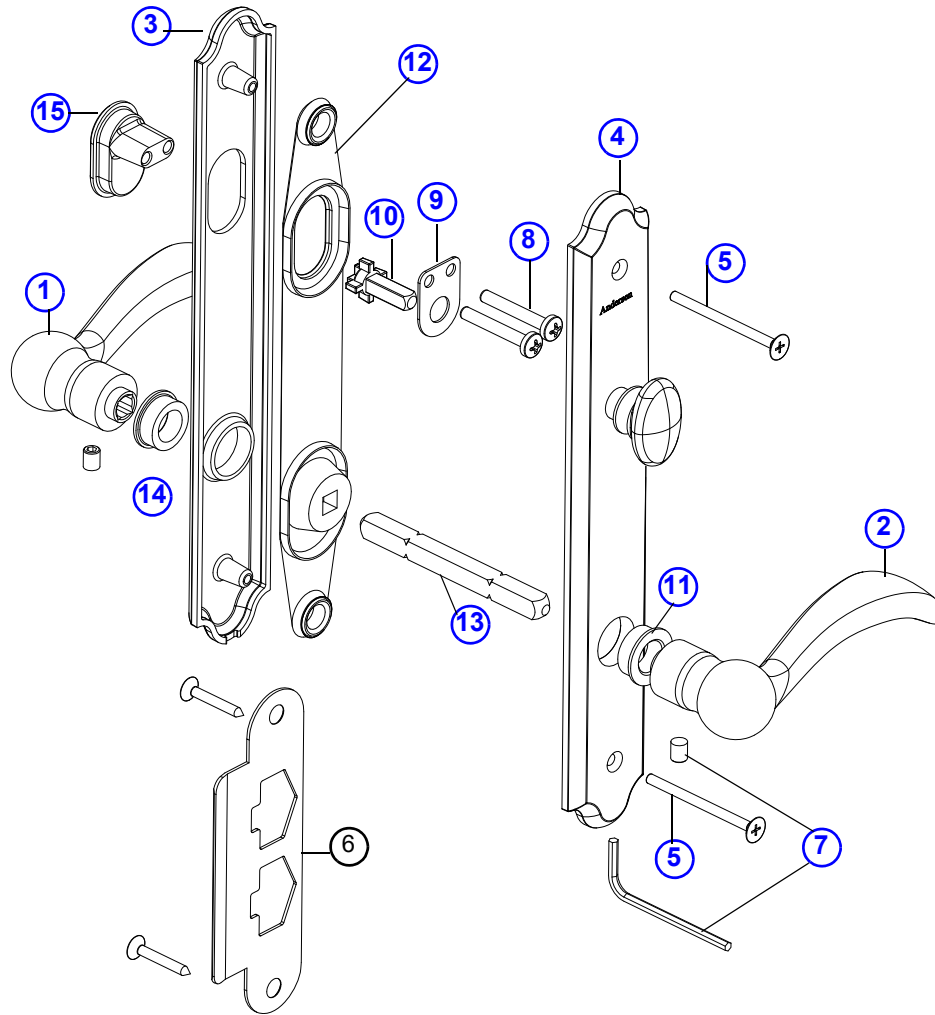

200 Series Hinged Patio Doors - Inswing (2006 to Present)

2-Panel and Stationary

Hardware

Andersen® Hardware - Encino®

Note:

See [Accessory Guide 0005156](#).

1. Exterior Handle (LH Shown)	6. Strike Plate (Included in trim set, not used on ISPD, See replacement)	11. Interior Nylon Bushing
2. Interior Handle (RH Shown)	7. Handle Set Screw (Package)	12. Trim Set Gasket
3. Active Exterior Escutcheon Plate	8. Key Cylinder Mounting Bolts	13. Spindle
4. Active Interior Escutcheon Plate	9. Lock Limiting Plate	14. Exterior Nylon Bushing
5. Escutcheon Plate Bolts	10. Lock Actuator	15. Dummy Cylinder

Encino® Hinged Patio Door Hardware - Single Trim Set