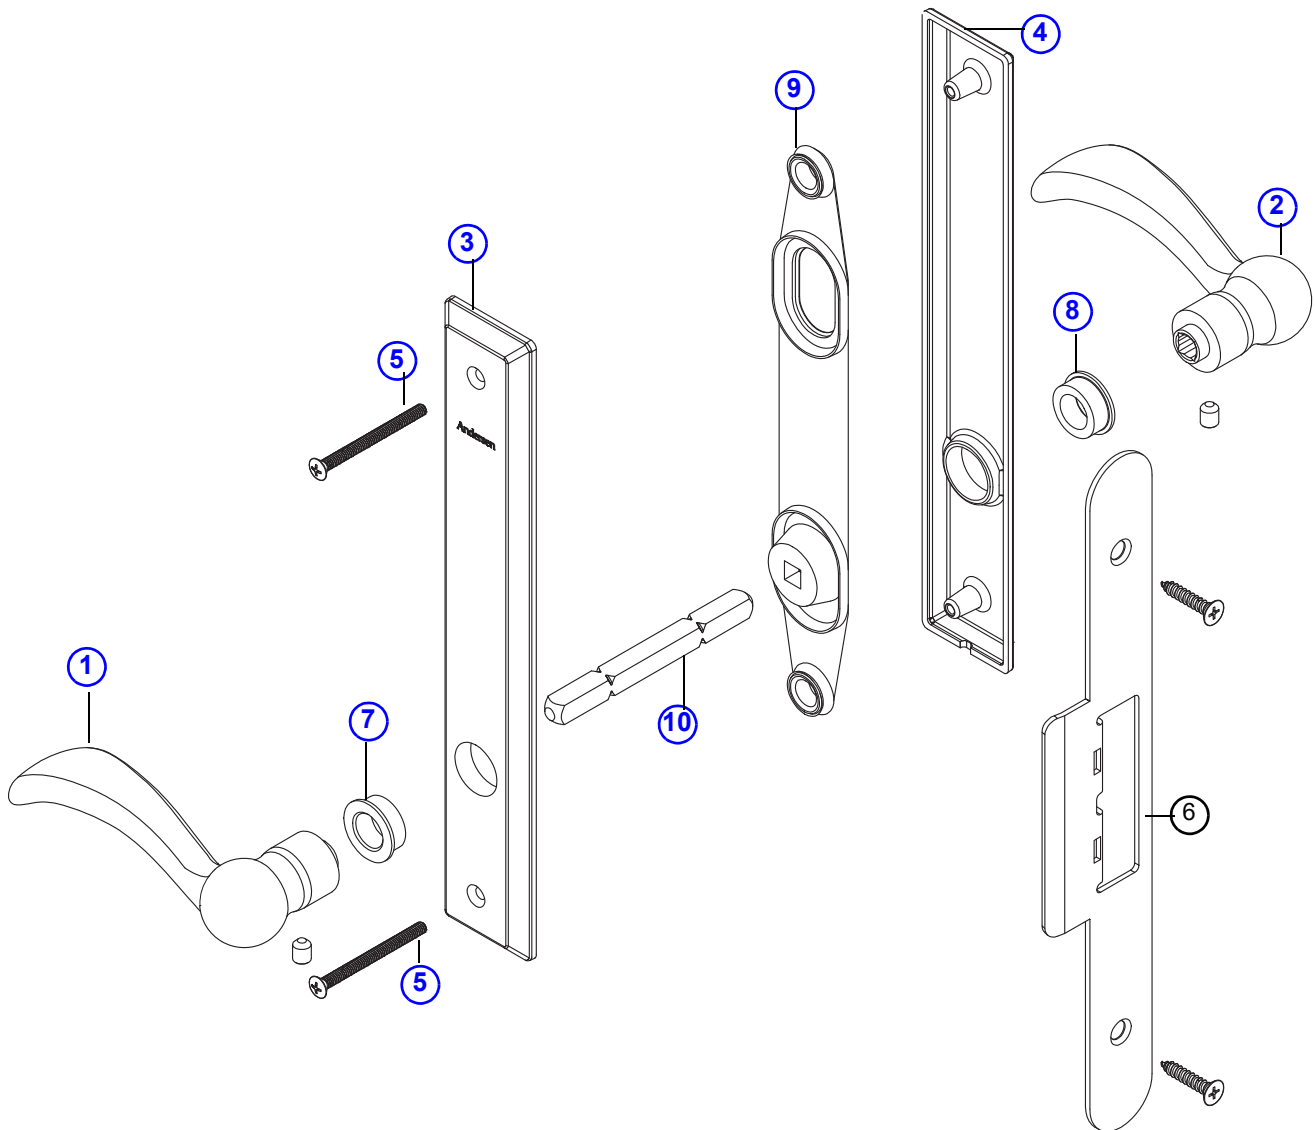

200 Series Hinged Patio Doors - Inswing (2006 to Present)

2-Panel and Stationary

Hardware

Yuma® Hardware - Passive Hardware Illustration

Note:

See [Accessory Guide 0004286](#).

Note: Additional parts with Double Hardware Set

1. [Exterior Handle (LH Shown)](#)
2. [Interior Handle (RH Shown)](#)
3. [Passive Exterior Escutcheon Plate](#)
4. [Passive Interior Escutcheon Plate](#)
5. [Escutcheon Plate Bolts](#)
6. AP/PA Strike Plate (Included in trim set, not used on ISPD, See replacement [ISPD Strike plate options](#))
7. [Interior Nylon Bushing](#)
8. [Exterior Nylon Bushing](#)
9. [Trim Set Gasket](#)
10. [Spindle](#)

Yuma® Hinged Patio Door Hardware - Double Trim Set