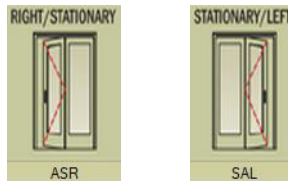

Unit No.	Type	Dimension (w x h)	Exterior						
			White		Terratone®	Sandtone			
			Interior						
			White						
			SAL	ASR	SAL	ASR	SAL	ASR	
50	ISPD5068	SA/AS	59 1/4 x 79 1/2						
	ISPD50611	SA/AS	59 1/4 x 82 3/8						
	ISPD5076	SA/AS	59 1/4 x 89 1/2						
	ISPD5080	SA/AS	59 1/4 x 95 1/2						
54	ISPD5468	SA/AS	63 1/4 x 79 1/2						
	ISPD54611	SA/AS	63 1/4 x 82 3/8						
	ISPD5476	SA/AS	63 1/4 x 89 1/2						
	ISPD5480	SA/AS	63 1/4 x 95 1/2						
60	ISPD6068	SA/AS	71 1/4 x 79 1/2						
	ISPD60611	SA/AS	71 1/4 x 82 3/8						
	ISPD6076	SA/AS	71 1/4 x 89 1/2						
	ISPD6080	SA/AS	71 1/4 x 95 1/2						

See iQ+

Frame - Stationary / 6 9/16" / White Interior