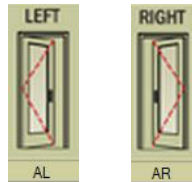

Unit No.	Type	Dimension (w x h)	Exterior						
			White		Terratone®	Sandtone			
			Interior						
			White						
			Left	Right	Left	Right	Left	Right	
27	ISPD2768	A	30 3/32 × 79 1/2						
	ISPD27611	A	30 3/32 × 82 3/8						
	ISPD2776	A	30 3/32 × 89 1/2						
	ISPD2780	A	30 3/32 × 95 1/2						
29	ISPD2968	A	32 3/32 × 79 1/2						
	ISPD29611	A	32 3/32 × 82 3/8						
	ISPD2976	A	32 3/32 × 89 1/2						
	ISPD2980	A	32 3/32 × 95 1/2						
31	ISPD3168	A	36 3/32 × 79 1/2						
	ISPD31611	A	36 3/32 × 82 3/8						
	ISPD3176	A	36 3/32 × 89 1/2						
	ISPD3180	A	36 3/32 × 95 1/2						
33	ISPD33611	A	38 1/8 × 82 3/8						
	ISPD3376	A	38 1/8 × 89 1/2						
	ISPD3380	A	38 1/8 × 95 1/2						

See iQ+