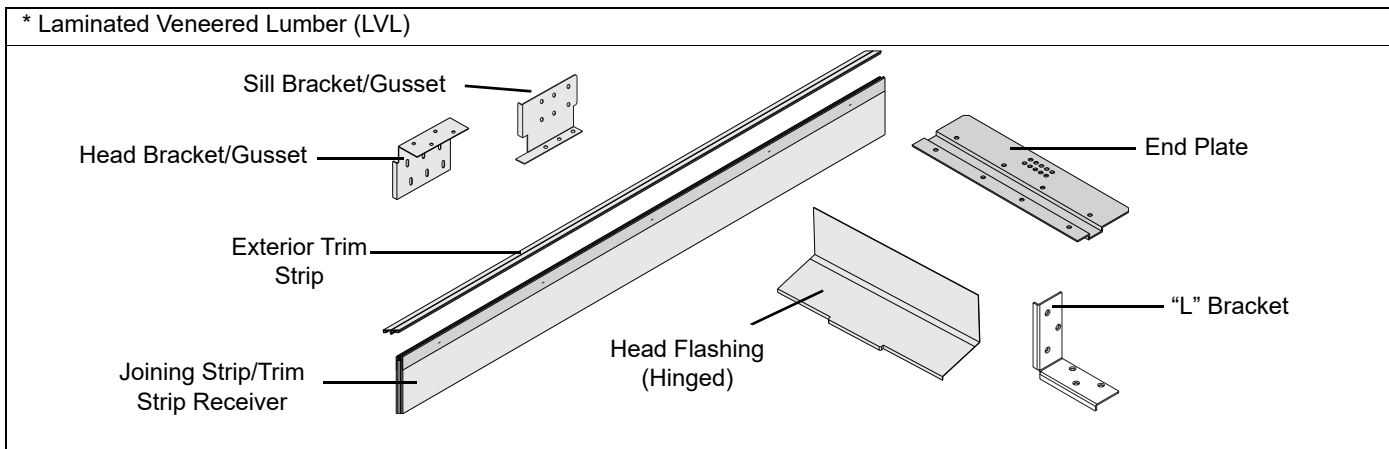

Joining Components

Vintage LVL Joining Kit Components

Note: Laminated Veneered Lumber (LVL) joining system was replaced by Easy Connect Joining System (ECJS) in July 2019. Some kits and component parts are unavailable.

Trim Strip - 3/4" LVL / Exterior

Unit No.	Dimensions	White	Terratone	Sandtone
FWH68	79 1/2	2573492	2640743	0903750
FWH611	82 1/8	2573496	2640744	0903751
FWH80	95 1/4	2573488	2640745	0903752
FWH10 ft	117 13/16	2510101	2640746	0903753

Joining Flashing - 3/4" LVL

	Finish	Order No.
	White	2573484
	Terratone®	2640727
	Sandtone	0903517