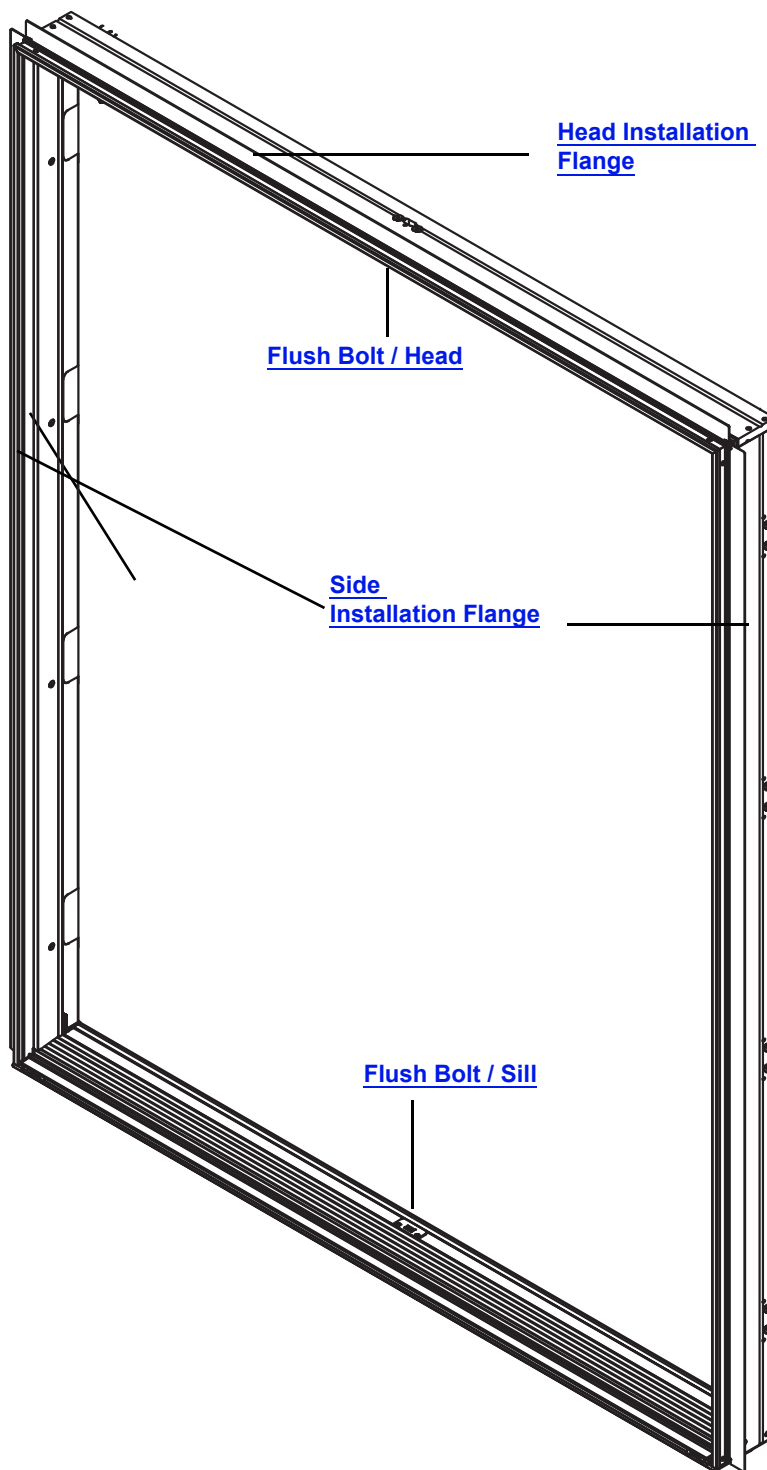

Frames

Frame Assembly AP