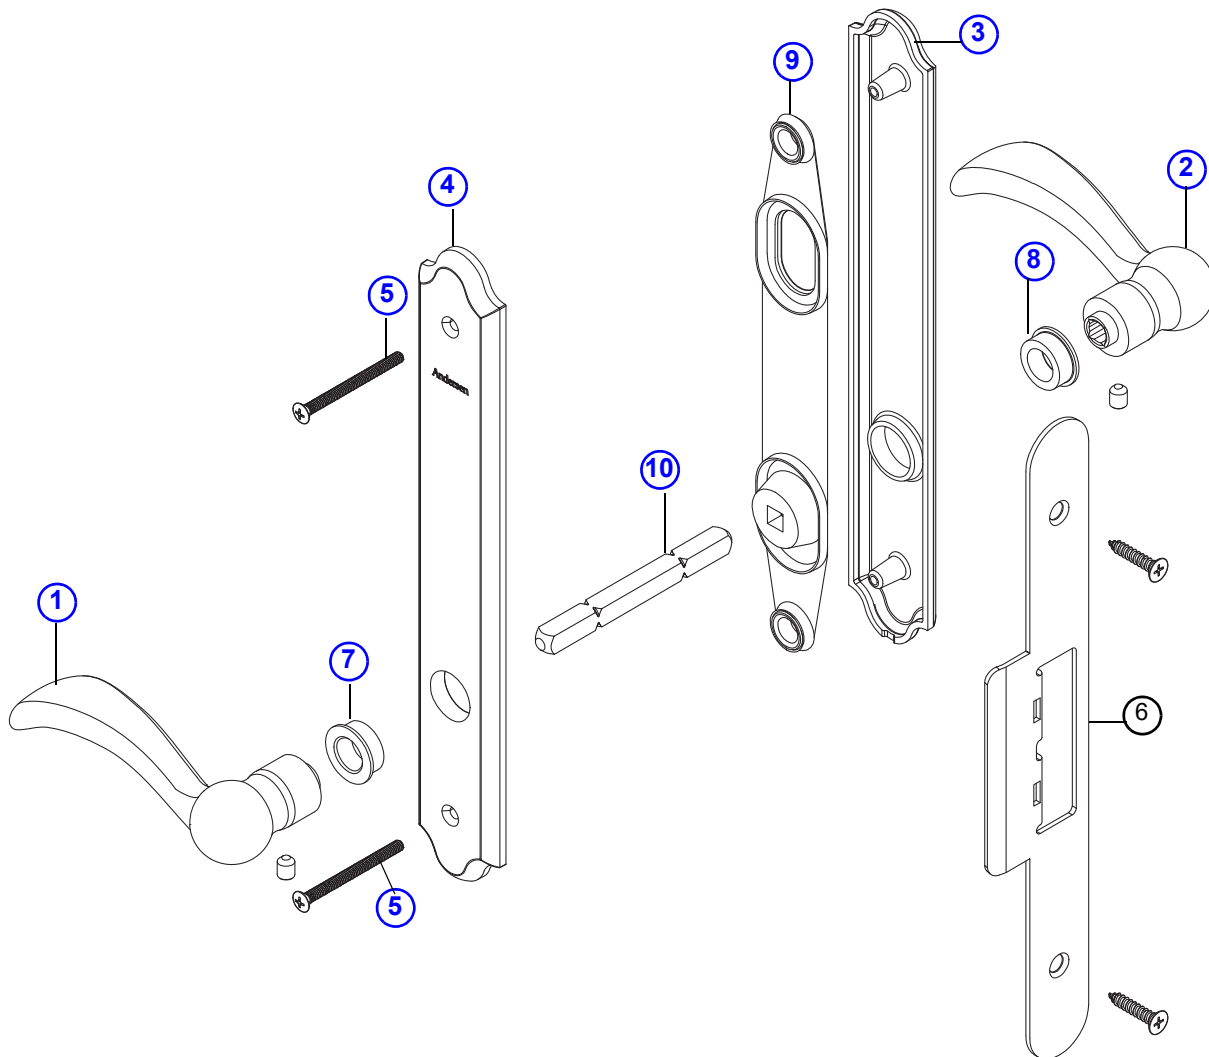

Hardware

Encino® Hardware - Passive Hardware Illustration

Note:

See [Accessory Guide 0004286](#).

Note: Additional parts with Double Hardware Set

1. [Exterior Handle (LH Shown)](#)
2. [Interior Handle (RH Shown)](#)
3. [Passive Exterior Escutcheon Plate](#)
4. [Passive Interior Escutcheon Plate](#)
5. [Escutcheon Plate Bolts](#)

6. AP/PA Strike Plate (Included in trim set, not used on ISPD, See replacement [ISPD Strike plate options](#))
7. [Interior Nylon Bushing](#)
8. [Exterior Nylon Bushing](#)
9. [Trim Set Gasket](#)
10. [Spindle](#)

Encino® Hinged Patio Door Hardware - Double Trim Set