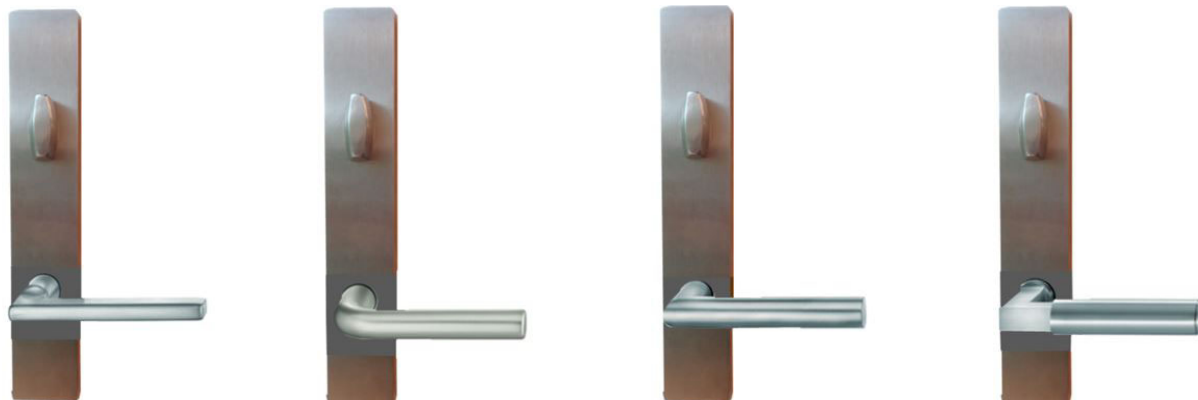

Hardware

Complete Trim Set Ref. contents shown in illustrations on [page 91](#) and [page 92](#) and [page 93](#)

Note:
[Keyed lock](#) sold separately.

1035

1075

1076

1102

Type	Non-Keyed				Keyed			
	Black Anodized		Satin Stainless Steel		Black Anodized		Satin Stainless Steel	
	Single	Double AP/PA	Single	Double AP/PA	Single	Double AP/PA	Single	Double AP/PA
1035	9184744	9184750	9172936	9172944	9184747	9184753	9172940	9172948
1075	9184745	9184751	9172937	9172945	9184748	9184754	9172941	9172949
1076	9184746	9184752	9172938	9172946	9184749	9184755	9172942	91729570
1102			9172939	9172947			9172943	9172951

Handle with Screws - FSB® Ref. No. 1 and 2 [page 91](#) and [page 92](#) and [page 93](#)

Type	Black Anodized		Satin Stainless Steel		
	Left	Right	Left	Right	
	1035	9184760	9184759	9173722	9173721
1075	9184762	9184761	9173724	9173723	
1076	9184764	9184763	9173726	9173725	
1102			9173728	9173727	

Escutcheon Plate - FSB® / Exterior Ref. No. 3 and 4 [page 91](#) and [page 92](#) and [page 93](#)

Note:
All styles (1035, 1075, 1076 and 1102) use the same interior/exterior escutcheon plate.

Finish	Active (Non-Keyed)	Active (Keyed Lock)	Passive
SS Steel	9173719	9173720	9173719
Black Anodized	9184757	9184758	9184757

Escutcheon Plate - FSB® / Interior Ref. No. 3 and 4 [page 91](#) and [page 92](#) and [page 93](#)

Finish	Active	Passive
SS Steel	9173718	9173719
Black Anodized	9184756	9184757

Escutcheon Base Plate Assembly - FSB® Ref. No. 10 [page 91](#) No. 9 [page 92](#) No. 7 [page 93](#)

Finish	Order No.
Zinc	9173729