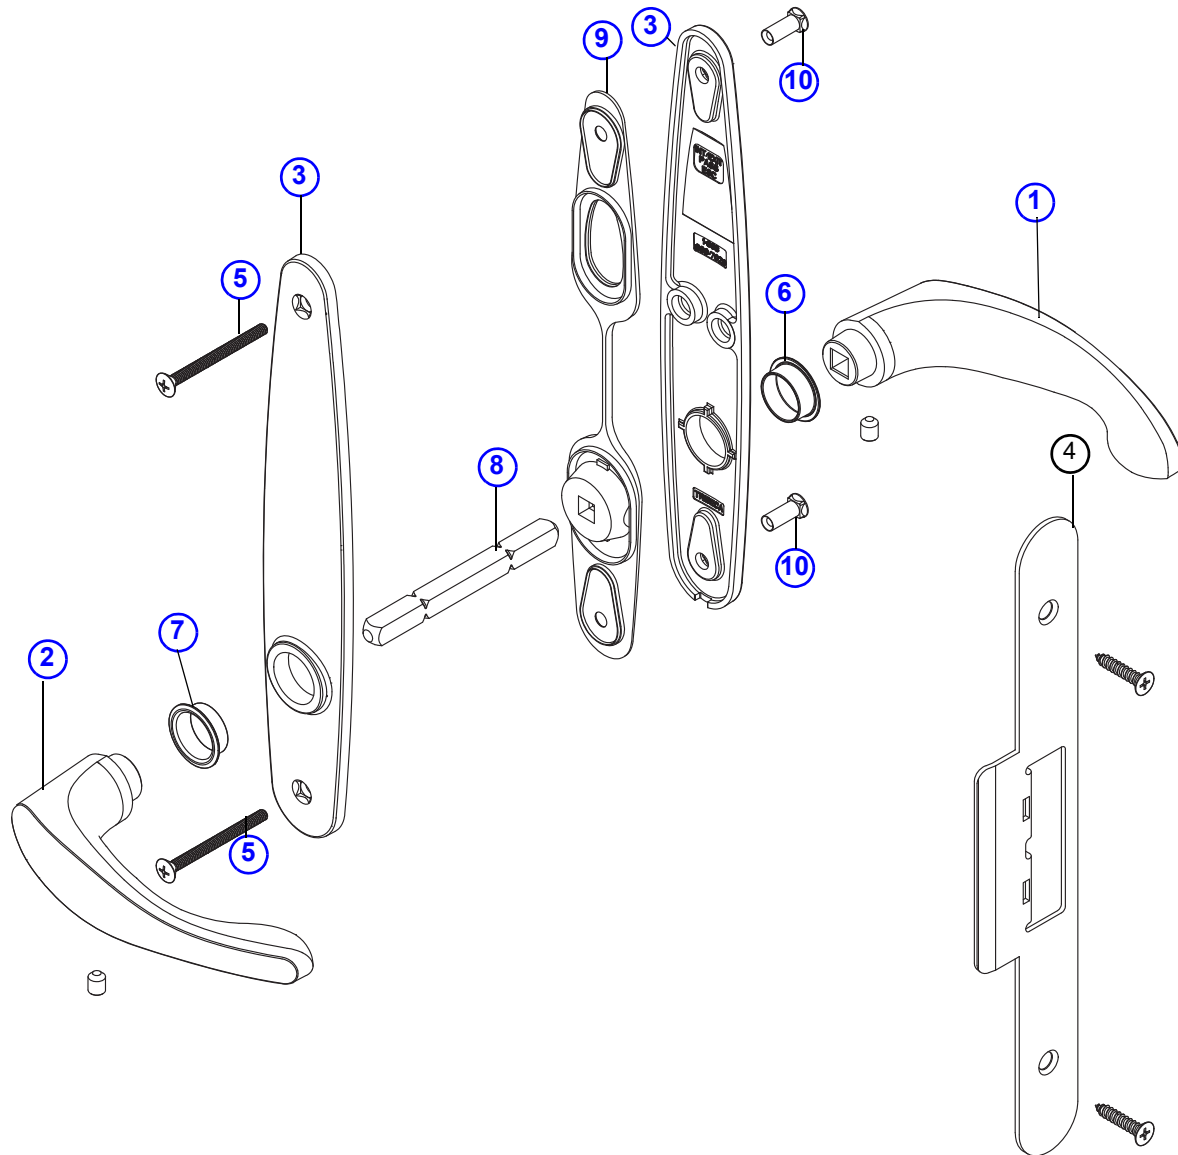

200 Series Hinged Patio Doors - Inswing (2006 to Present)

2-Panel and Stationary

Hardware

Tribeca® Hardware - Passive Hardware Illustration

Note:

See [Accessory Guide 0004286](#).

Note: Additional parts with Double Hardware Set

1. [Exterior Handle (LH Shown)](#)
2. [Interior Handle (RH Shown)](#)
3. [Passive Exterior/Interior Escutcheon Plate](#)
4. Strike Plate (Included in trim set, not used on ISPD, See replacement [ISPD Strike plate options](#))
5. [Escutcheon Plate Bolts](#)

6. [Nylon Bushing](#)
7. [Nylon Bushing](#)
8. [Spindle](#)
9. [Trim Set Gasket](#)
10. [Escutcheon Plate Mounting Studs](#)

Tribeca® Hinged Patio Door Hardware - Double Trim Set