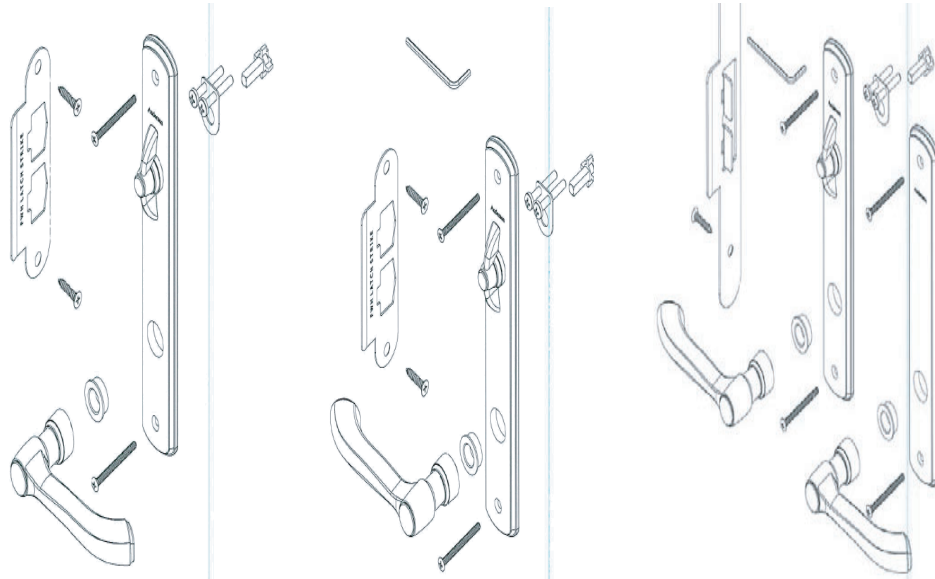

200 Series Hinged Patio Doors - Inswing (2006 to Present)

2-Panel and Stationary

Hardware

Andersen® Half Trim Set Kits - Andersen® Interior

Note:

Interior half trim sets are available for Newbury®, Covington™, Encino®, Yuma®, Anvers®, Whitmore®, Tribeca®, and Albany Hardware.

Albany Style Shown

Sets include:	AR	AL	AP/PA
Handle, RH Hinged*	NA	1	1
Handle, LH Hinged*	1	NA	1
Plate, Escutcheon, Inside Active Hinged	1	1	1
Turn Knob	1	1	1
Bushing Trim Adaptor	1	1	2
Screw, 1/4-20 UNC SS, KNURL CUP PT SET	1	1	2
Limiting Plate	1	1	1
Actuator, Lock	1	1	1
Screw, #10 Fill HD, PH, M5X.8-35MM, Zinc	2	2	2
Screw, #8-32UNC x 2, PH Oval HD, MACH	2	2	4
1/8 Allen Wrench	1	1	1
Plate, Escutcheon, Inside Passive Hinged	NA	NA	1
Strike, Plate Single	1	1	NA
Screw, #10 x 1.000 PH FH S/M/S	2	2	2
Strike, Plate Double	NA	NA	1

*Pack has a RH handle for an active left door and a LH handle for an active right door and both for AP/PA.