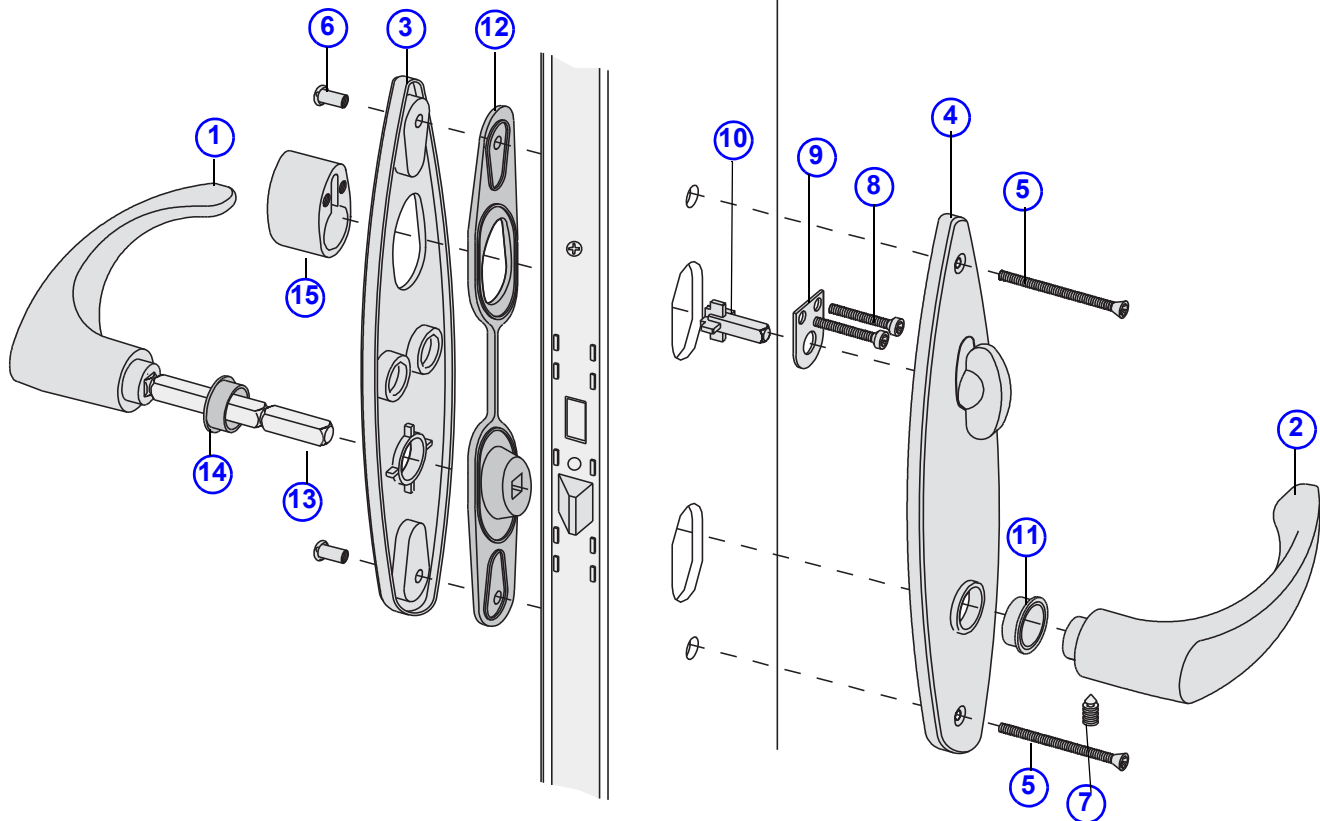

Hardware

Andersen® Hardware - Tribeca®

Note:

See [Accessory Guide 0005156](#).

1. Exterior Handle (LH Shown)	6. Escutcheon Plate Mounting Studs	11. Nylon Bushing
2. Interior Handle (RH Shown)	7. Handle Set Screw (Package)	12. Trim Set Gasket
3. Active Exterior Escutcheon Plate	8. Key Cylinder Mounting Bolts	13. Spindle
4. Active Interior Escutcheon Plate	9. Lock Limiting Plate	14. Nylon Bushing
5. Escutcheon Plate Bolts	10. Lock Actuator	15. Dummy Cylinder

Tribeca® Hinged Patio Door Hardware - Single Trim Set