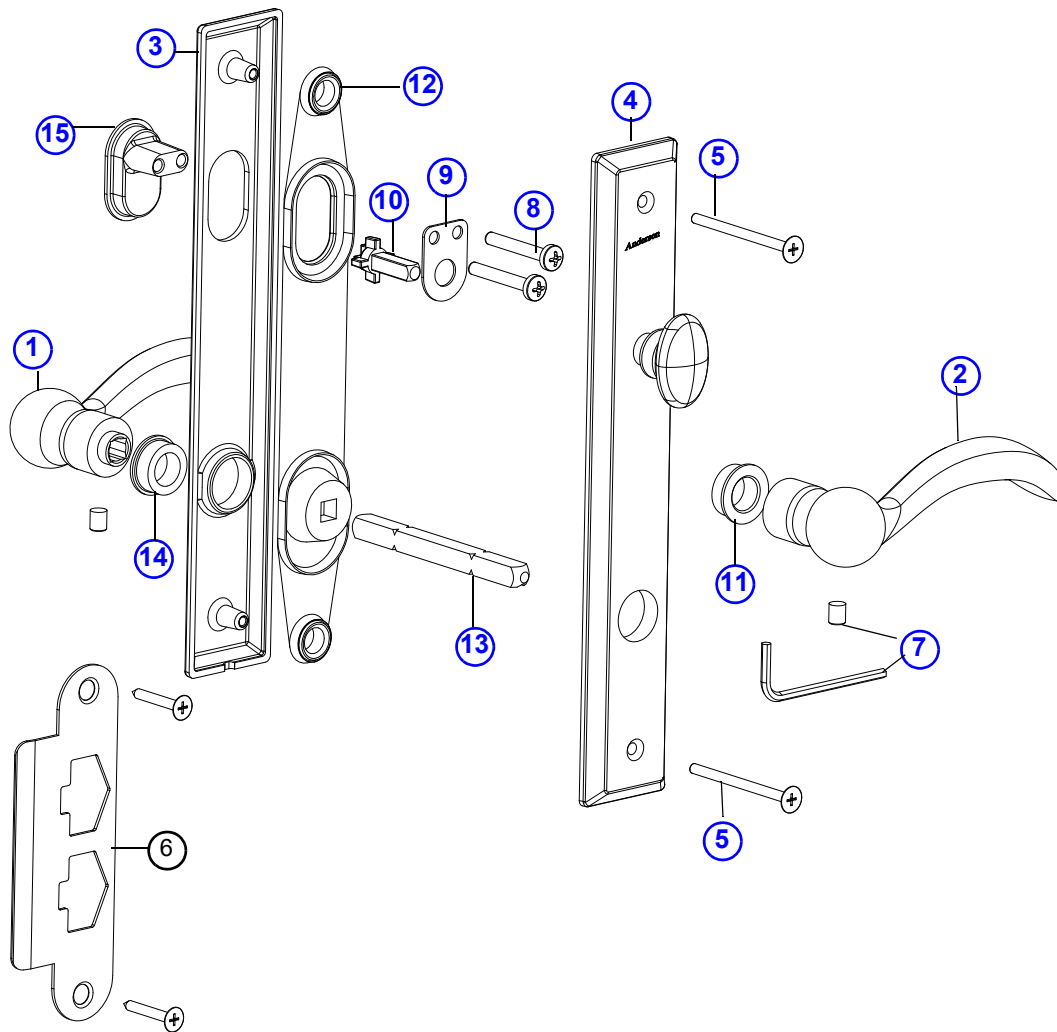

Hardware

Andersen® Hardware - Yuma®

Note:

See [Accessory Guide 0005156](#).

1. Exterior Handle (LH Shown)	6. Strike Plate (Included in trim set, not used on ISPD, See replacement ISPD Strike plate options)	11. Interior Nylon Bushing
2. Interior Handle (RH Shown)	7. Handle Set Screw (Package)	12. Trim Set Gasket
3. Active Exterior Escutcheon Plate	8. Key Cylinder Mounting Bolts	13. Spindle
4. Active Interior Escutcheon Plate	9. Lock Limiting Plate	14. Exterior Nylon Bushing
5. Escutcheon Plate Bolts	10. Lock Actuator	15. Dummy Cylinder

Yuma® Hinged Patio Door Hardware - Single Trim Set