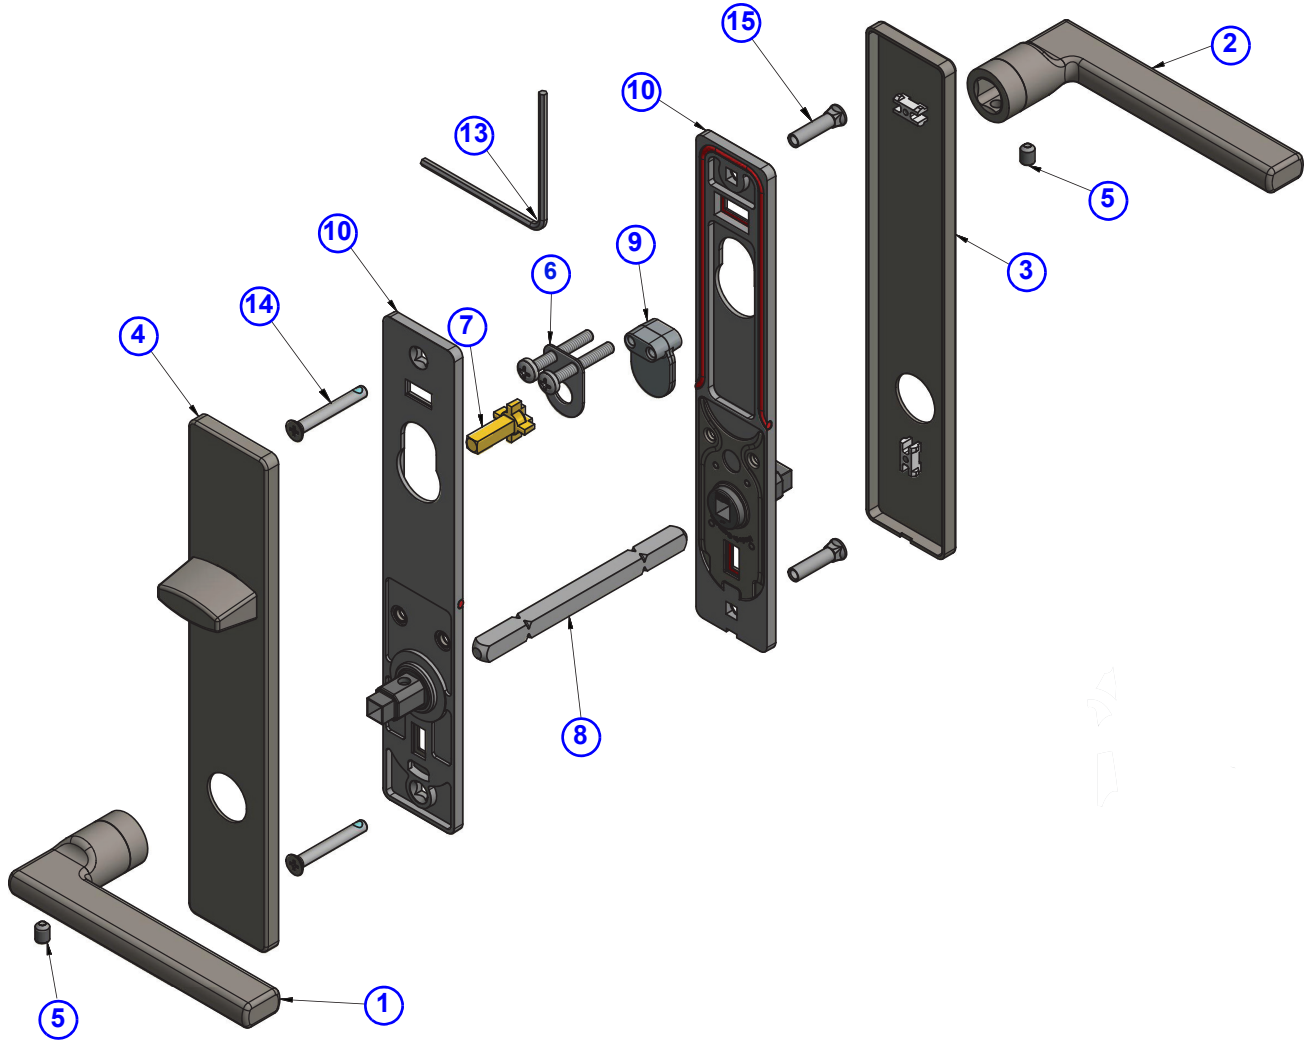

200 Series Hinged Patio Doors - Inswing (2006 to Present)

2-Panel and Stationary

Hardware

Designer Hardware - FSB®

FSB® Hardware - Active

Note:

See [Accessory Guide 9173980](#). FSB® 1035 Style shown.

1. Interior Handle	6. Lock Limiting Plate	13. Hex Key (3MM)
2. Exterior Handle	7. Lock Actuator	14. Escutcheon Base Plate Screw
3. Active Exterior Escutcheon Plate	8. Spindle	15. Escutcheon Base Plate Sleeve Nut
4. Active Interior Escutcheon Plate	9. Screw Retainer	
5. Handle Set Screw	10. Escutcheon Base Plate	

FSB® Hinged Patio Door Hardware - Active Single Trim Set