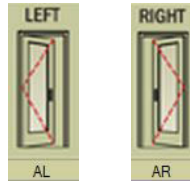

Unit No.	Type	Dimension (w x h)	Exterior						
			White		Terratone®	Sandtone			
			Interior						
			White						
			Left	Right	Left	Right	Left	Right	
27	ISPD2768	A	30 3/32 × 79 1/2						
	ISPD27611	A	30 3/32 × 82 3/8						
	ISPD2776	A	30 3/32 × 89 1/2						
	ISPD2780	A	30 3/32 × 95 1/2						
29	ISPD2968	A	32 3/32 × 79 1/2						
	ISPD29611	A	32 3/32 × 82 3/8						
	ISPD2976	A	32 3/32 × 89 1/2						
	ISPD2980	A	32 3/32 × 95 1/2						
31	ISPD3168	A	36 3/32 × 79 1/2						
	ISPD31611	A	36 3/32 × 82 3/8						
	ISPD3176	A	36 3/32 × 89 1/2						
	ISPD3180	A	36 3/32 × 95 1/2						
33	ISPD33611	A	38 1/8 × 82 3/8						
	ISPD3376	A	38 1/8 × 89 1/2						
	ISPD3380	A	38 1/8 × 95 1/2						

See iQ+