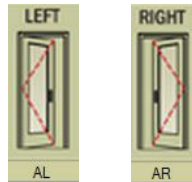

Unit No.	Type	Dimension (w x h)	Exterior						
			White		Terratone®	Sandtone			
			Interior						
						White			
			Left	Right	Left	Right	Left	Right	
27	ISPD2768	A	30 3/32 × 79 1/2						
	ISPD27611	A	30 3/32 × 82 3/8						
	ISPD2776	A	30 3/32 × 89 1/2						
	ISPD2780	A	30 3/32 × 95 1/2						
29	ISPD2968	A	32 3/32 × 79 1/2						
	ISPD29611	A	32 3/32 × 82 3/8						
	ISPD2976	A	32 3/32 × 89 1/2						
	ISPD2980	A	32 3/32 × 95 1/2						
31	ISPD3168	A	36 3/32 × 79 1/2						
	ISPD31611	A	36 3/32 × 82 3/8						
	ISPD3176	A	36 3/32 × 89 1/2						
	ISPD3180	A	36 3/32 × 95 1/2						
33	ISPD33611	A	38 1/8 × 82 3/8						
	ISPD3376	A	38 1/8 × 89 1/2						
	ISPD3380	A	38 1/8 × 95 1/2						

See iQ+

Frame - Active/Stationary / 6 9/16" / White Interior