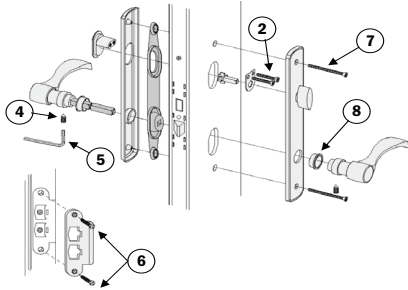

Hardware

Shared Andersen® Trim Set Parts

Screw Package - Trim Set / Andersen Hardware (2009 to Present)

Ref. No.	Andersen Package Includes
6	2 - screw, #10 - 13 x 1" PH FL undercut wood
7	4 - screw, #8 - 32 UNC x 2 PH oval head mach
2	2 - screw, M5 x .8 - 35mm PH w/#10 fill HD mach zinc
8	4 - bushing, trim adaptor
4	4 - screw, 1/4 - 20 UNC SS knurled cup point set
5	1 - 1/8 allen wrench

Note:

- Chrome used for Brushed Chrome and Polished Chrome finishes.
- To receive a white bushing order a Satin Nickel trim set screw pack.
- To receive a black bushing order an Oil Rubbed Bronze trim set screw pack.
- Albany style introduced in 2009.

Finish	Andersen
Antique Brass	2579757
Black (Albany)9	9019320
Bright Brass	2579756
Chrome	N/A
Distressed Bronze	2579760
Distressed Nickel	2573819
Gold Dust (Albany)	N/A
Oil Rubbed Bronze	2579760
Satin Nickel	2579390
Stone (Albany)	9056230
White (Albany)	9056231

Bushing

Note:

Tribeca® handles manufactured prior to November 2020 have unique bushing [page 67](#). White and black bushings available as part of the trim set screw package [page 106](#). White to use Bright Chrome trim set screw pack and black to use Oil Rubbed Bronze trim set screw pack.

Color	Order No.
White	N/A
Black	N/A