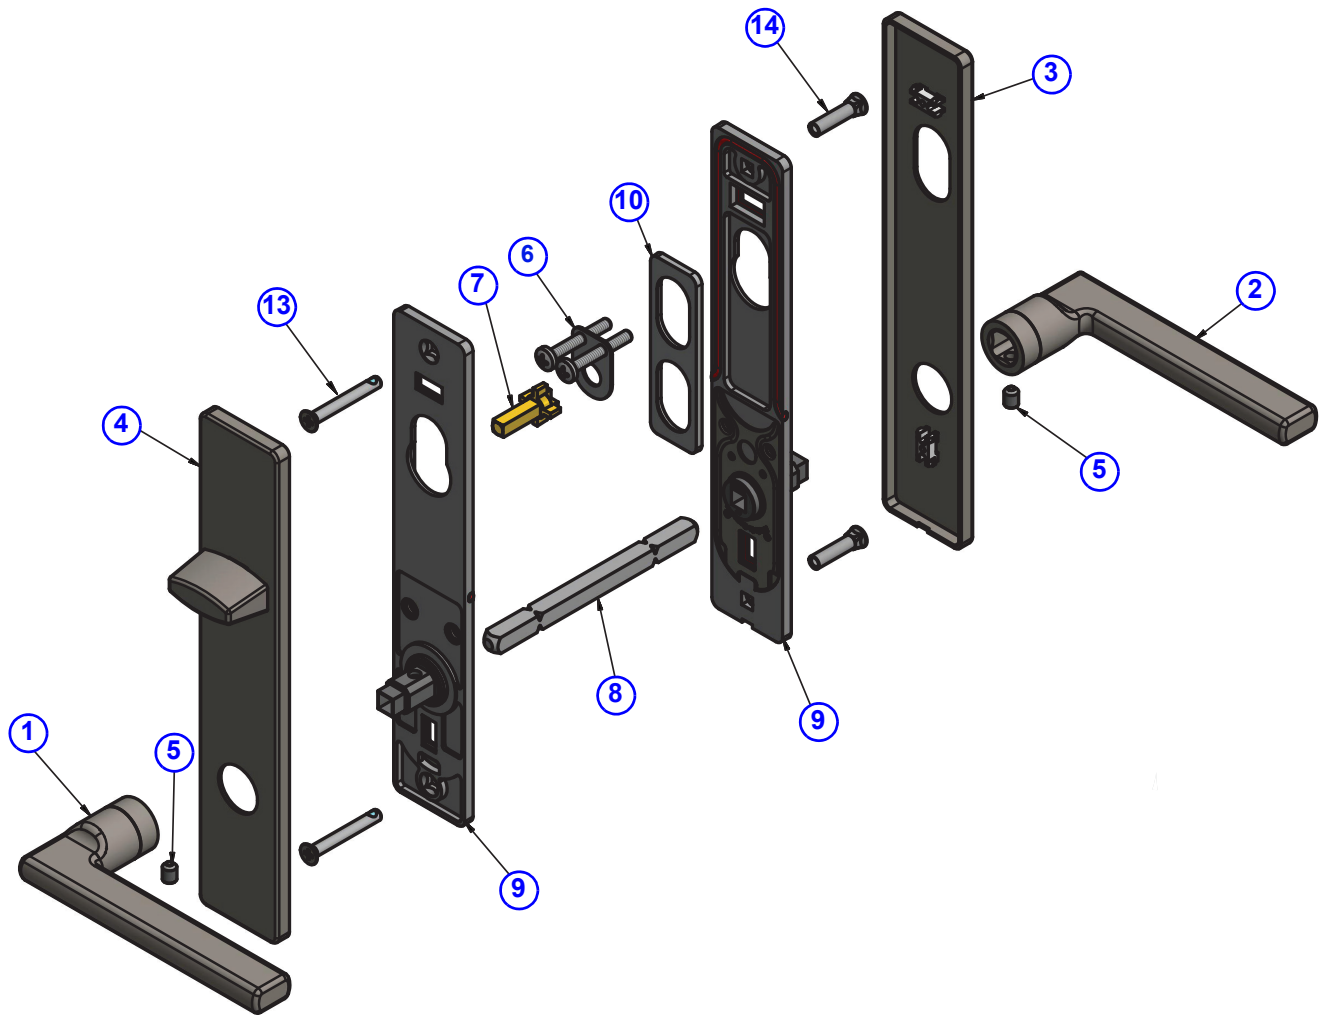

Hardware

FSB® Hardware - Active / Keyed Lock

Note:

See [Accessory Guide 9173980](#). FSB® 1035 Style shown. Escutcheon plate routed for keyed lock but does not include keyed lock. [Keyed lock](#) sold separately.

1. Interior Handle	7. Lock Actuator	13. Escutcheon Base Plate Screw
2. Exterior Handle	8. Spindle	14. Escutcheon Base Plate Sleeve Nut
3. Active Exterior Escutcheon Plate	9. Escutcheon Base Plate	
4. Active Interior Escutcheon Plate	10. Gasket	
5. Handle Set Screw		
6. Lock Limiting Plate		

FSB® Hinged Patio Door Hardware - Single Trim Set