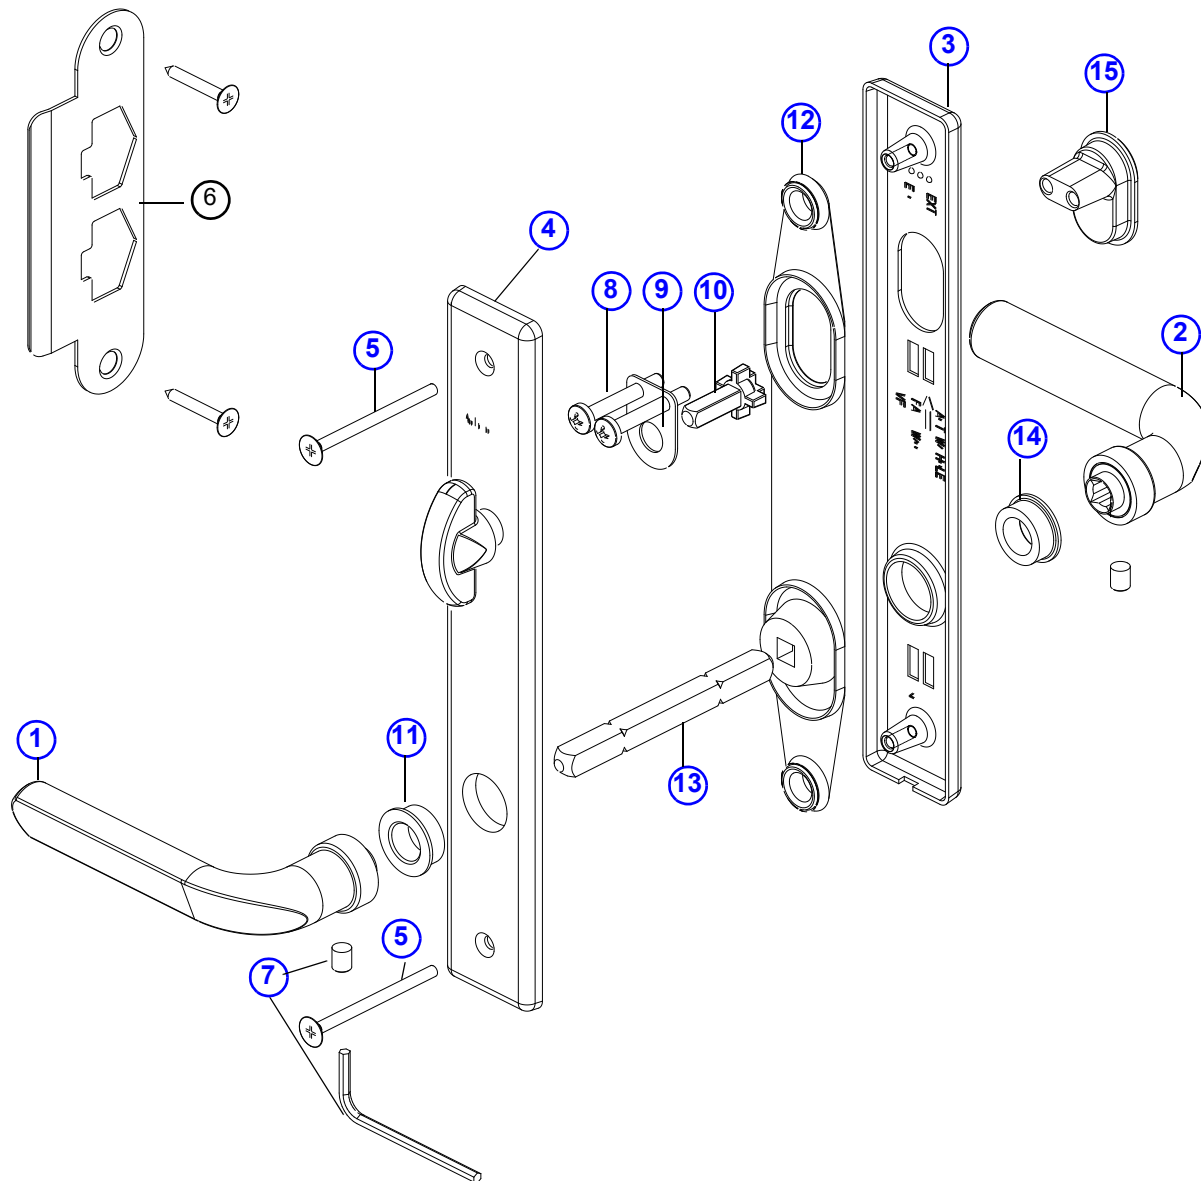

Hardware

Andersen® Hardware - Anvers®

Note:

See [Accessory Guide 0005156](#).

1. Interior Handle (LH Shown)	6. Strike Plate (Included in trim set, not used on ISPD, See replacement	11. Interior Nylon Bushing
2. Exterior Handle (RH Shown)	7. Handle Set Screw (Package)	12. Trim Set Gasket
3. Active Exterior Escutcheon Plate	8. Key Cylinder Mounting Bolts	13. Spindle
4. Active Interior Escutcheon Plate	9. Lock Limiting Plate	14. Exterior Nylon Bushing
5. Escutcheon Plate Bolts	10. Lock Actuator	15. Dummy Cylinder

Anvers® Hinged Patio Door Hardware - Single Trim Set