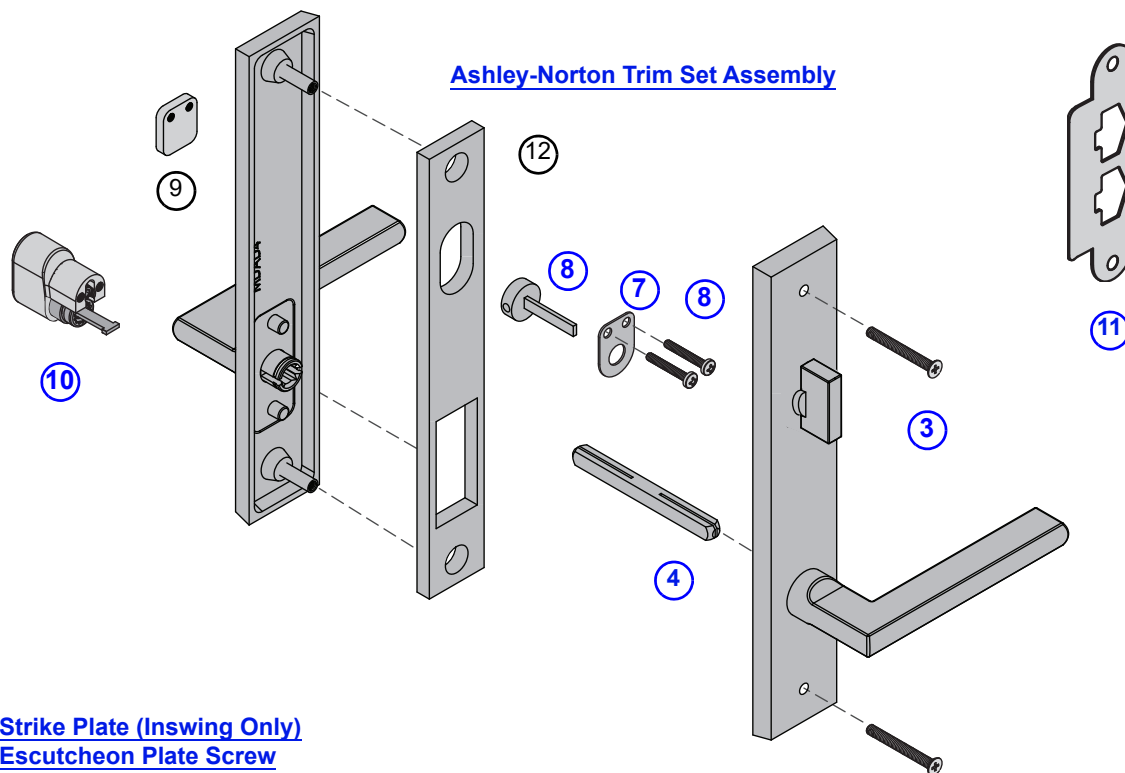

Hardware

Designer Hardware - Ashley Norton

Ashley Norton Designer Hardware - Active

Note:

See [Accessory Guide 9208751](#).

Escutcheon plate routed for keyed lock but does not include keyed lock. [Keyed lock](#) sold separately.

1. [Strike Plate (Inswing Only)](#)
3. [Escutcheon Plate Screw](#)
4. [Spindle](#)
6. [Key Cylinder Mounting Bolts](#)
7. [Lock Limiting Plate](#)
8. [Lock Actuator](#)
9. Screw Retainer - Used on Non-Keyed Lock Sets
10. [Keyed Lock - Used on Keyed Lock Sets](#)
11. [Strike Plate (Inswing Only)](#)
12. Escutcheon Gasket (Same on Active and Passive)

Hinged Patio Door Hardware - Single Active Trim Set