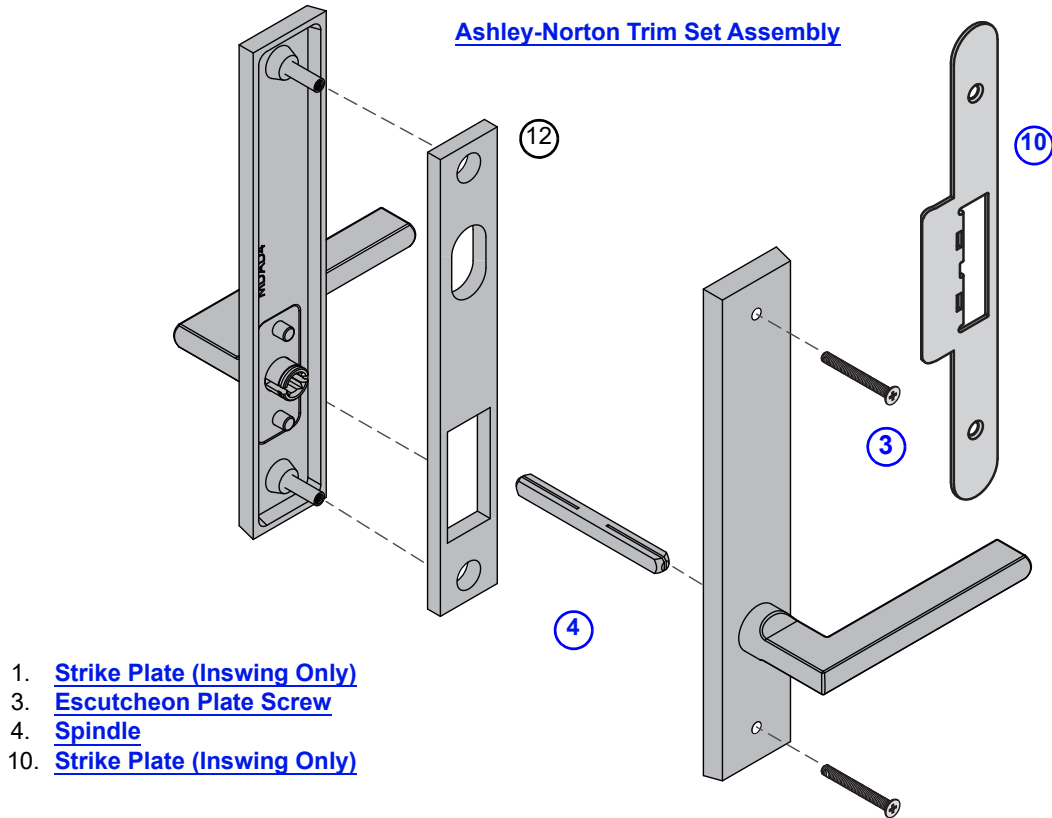

Ashley Norton Hardware - Passive

Note: Additional parts with Double Hardware Set

Hinged Patio Door Hardware - Double Passive Trim Set

Complete Trim Set - Ashley Norton / Interior and Exterior

Note:

Active and Passive Trim Sets are configured to order.

Handle with Screws - Ashley Norton [page 102](#)

Note:

Handles and escutcheon plate are permanently attached to together. Parts are only available in the complete trim set.

Plate, Escutcheon Active and Passive - Ashley Norton [page 102](#)

Note:

Escutcheon plate and handles are permanently attached to together. Parts only available in the complete trim set.