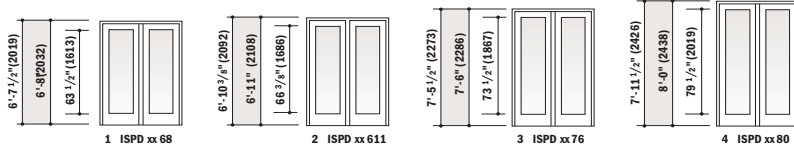

Unit Sizes

Unit Size Chart

Note:

Unobstructed Glass refers to visible glass dimensions. See [Measuring Visible Glass Video](#).

Four Basic Unit Heights

Table of Basic Unit Sizes Scale 1/8" = 1'-0" (1:96)