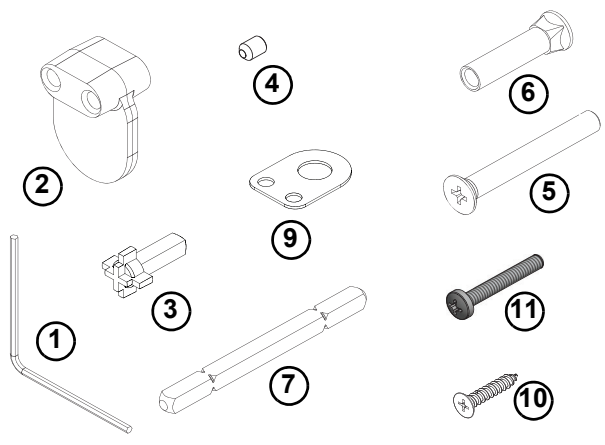

200 Series Hinged Patio Doors - Inswing (2006 to Present)

2-Panel and Stationary

Hardware

Trim Set Hardware Package - FSB®

Ref. No.	Double Package Includes
1	2 - Hex Key 3MM
2	1 - Screw Retainer
3	1 - Lock Actuator
4	4 - Set Screw 3MM
5	4 - Escutcheon Base Plate Screw
6	4 - Escutcheon Base Plate Sleeve Nut
7	2 - Spindle
9	1 - Lock Limiting Plate
10	2 - Strike Plate Screws (Satin Nickel or ORB) #10 - 13 x 1" PH FL undercut wood
11	2 - Keyed Cylinder Mounting Bolt M5 x .8 - 35mm PH w/#10 fill HD mach zinc

Note:
FSB style hardware uses a unique screw pack. See PKD 1150.

Finish	Single	Double
Stainless Steel	9173735	9173736
Black	9184911	9184912

Screw Pack - FSB®

Package Includes:
(2) - Escutcheon Base Plate Screw
(2) - Escutcheon Base Plate Sleeve Nut
(2) - Handle Set Screw, 3MM
(1) - Hex Key, 3MM
Note:
FSB style uses unique set screw.

Order No.
9173731

Escutcheon Base Plate - FSB®

Note:
Use for FSB style trim sets.

Order No.
9173729

Gasket - FSB® / Keyed Lock

Note:
Used with keyed lock exterior escutcheon plate.

Order No.
9173734