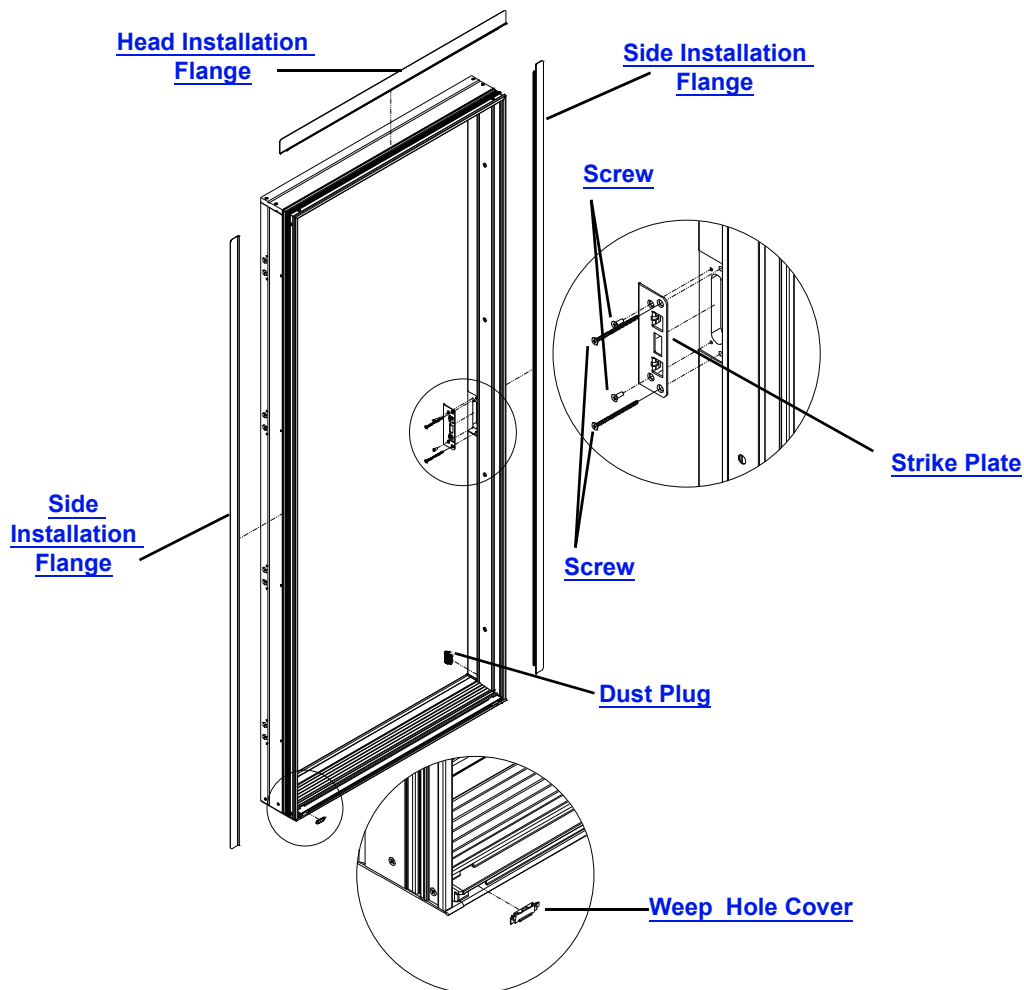

Frames

Frame Assembly Graphic / Single (Single-Point Lock)

200 Series Hinged Door Frame Assembly