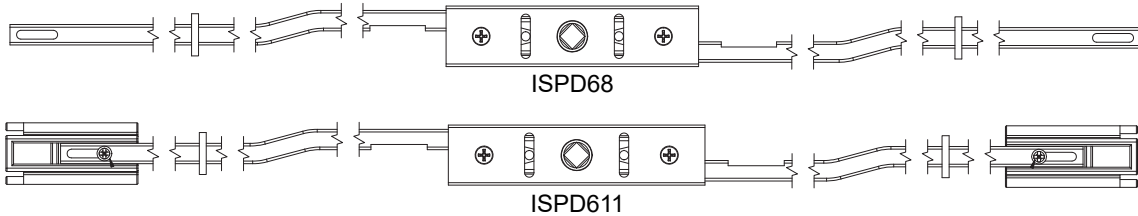

200 Series Hinged Patio Doors - Inswing (2006 to Present)

2-Panel and Stationary

Insect Screens

Insect Screen Parts and Hardware - Hinged

Lock Arm Assembly - Insect Screen / Hinged

Unit No.	Order No.
ISPD68	2591593
ISPD611	2591594
ISPD76	2591595
ISPD80	2591596

Bulb Seal - Insect Screen / Hinged

Note:
Ships as individual piece to be cut down if necessary.

Unit No.	Order No.
ISPD27/29	2591598
ISPD31	2591599
ISPD41/50/54	2591601
ISPD60/68/611	2591602
ISPD76/80	2591603