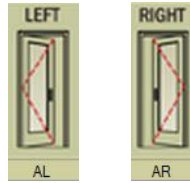

Unit No.	Type	Dimension (w x h)	Exterior						
			White		Terratone®	Sandtone			
			Interior						
			White						
			Left	Right	Left	Right	Left	Right	
27	ISPD 2768	A	30 3/32 × 79 1/2						
	ISPD 27611	A	30 3/32 × 82 3/8						
	ISPD2776	A	30 3/32 × 89 1/2						
	ISPD2780	A	30 3/32 × 95 1/2						
29	ISPD2968	A	32 3/32 × 79 1/2						
	ISPD29611	A	32 3/32 × 82 3/8						
	ISPD2976	A	32 3/32 × 89 1/2						
	ISPD2980	A	32 3/32 × 95 1/2						
31	ISPD 3168	A	36 3/32 × 79 1/2						
	ISPD 31611	A	36 3/32 × 82 3/8						
	ISPD3176	A	36 3/32 × 89 1/2						
	ISPD3180	A	36 3/32 × 95 1/2						
33	ISPD33611	A	38 1/8 × 82 3/8						
	ISPD3376	A	38 1/8 × 89 1/2						
	ISPD3380	A	38 1/8 × 95 1/2						

See iQ+

Frame - Active/Stationary / 4 9/16" / White Interior