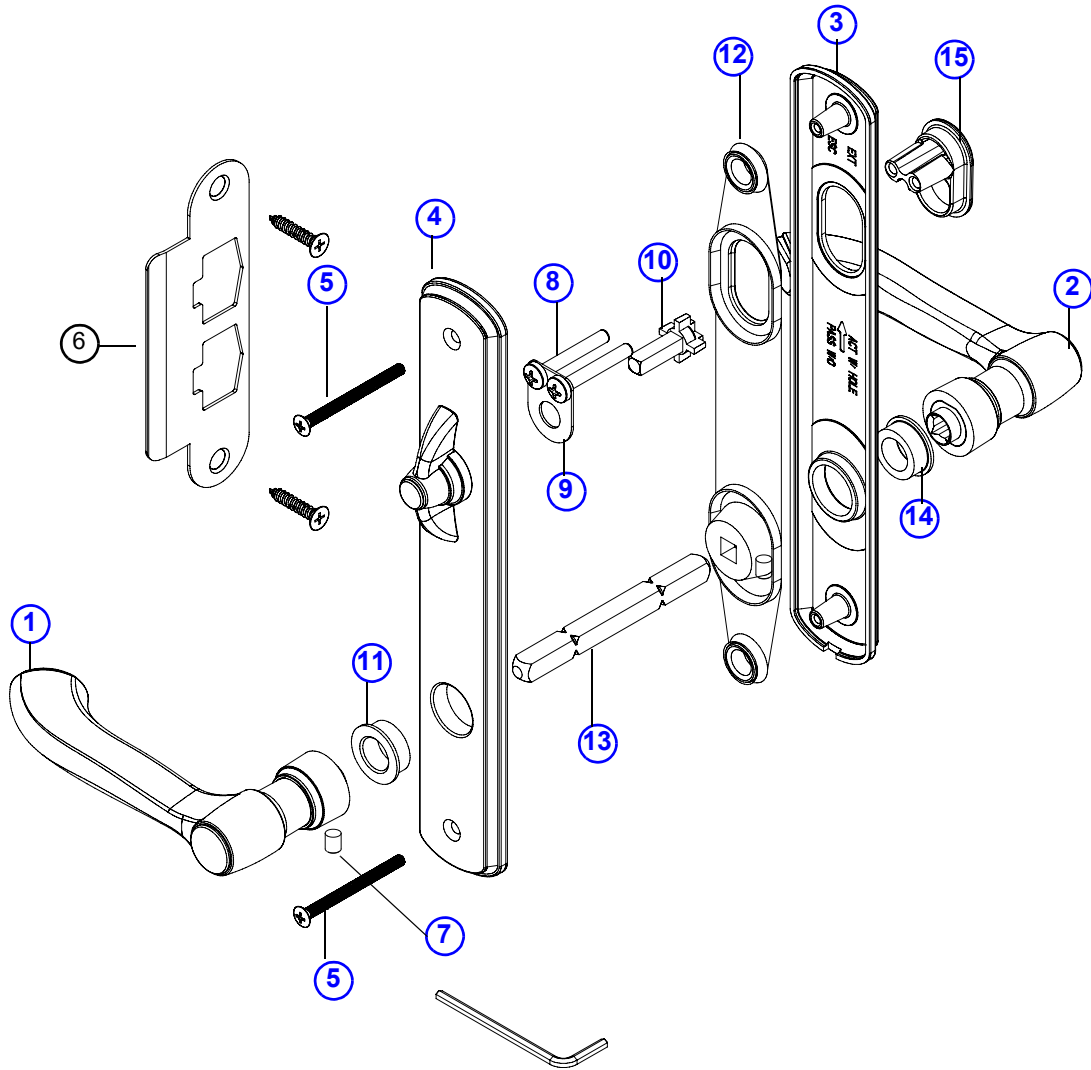

### Albany Hardware - Single Trim Set Illustration

- |  |  |  |
|--|--|--|
| 1. <a href="#">Interior Handle (LH Shown)</a>        | 6. Strike Plate (Included in trim set, not used on ISPD, See replacement <a href="#">ISPD Strike Plate options</a> ) | 11. <a href="#">Interior Nylon Bushing</a> |
| 2. <a href="#">Exterior Handle (RH Shown)</a>        | 7. <a href="#">Handle Set Screw (Package)</a>  | 12. <a href="#">Trim Set Gasket</a>        |
| 3. <a href="#">Passive Exterior Escutcheon Plate</a> | 8. <a href="#">Key Cylinder Mounting Bolts</a>   | 13. <a href="#">Spindle</a>                |
| 4. <a href="#">Passive Interior Escutcheon Plate</a> | 9. <a href="#">Lock Limiting Plate</a>   | 14. <a href="#">Exterior Nylon Bushing</a> |
| 5. <a href="#">Escutcheon Plate Bolts</a>            | 10. <a href="#">Lock Actuator</a>  | 15. <a href="#">Dummy Cylinder</a>         |