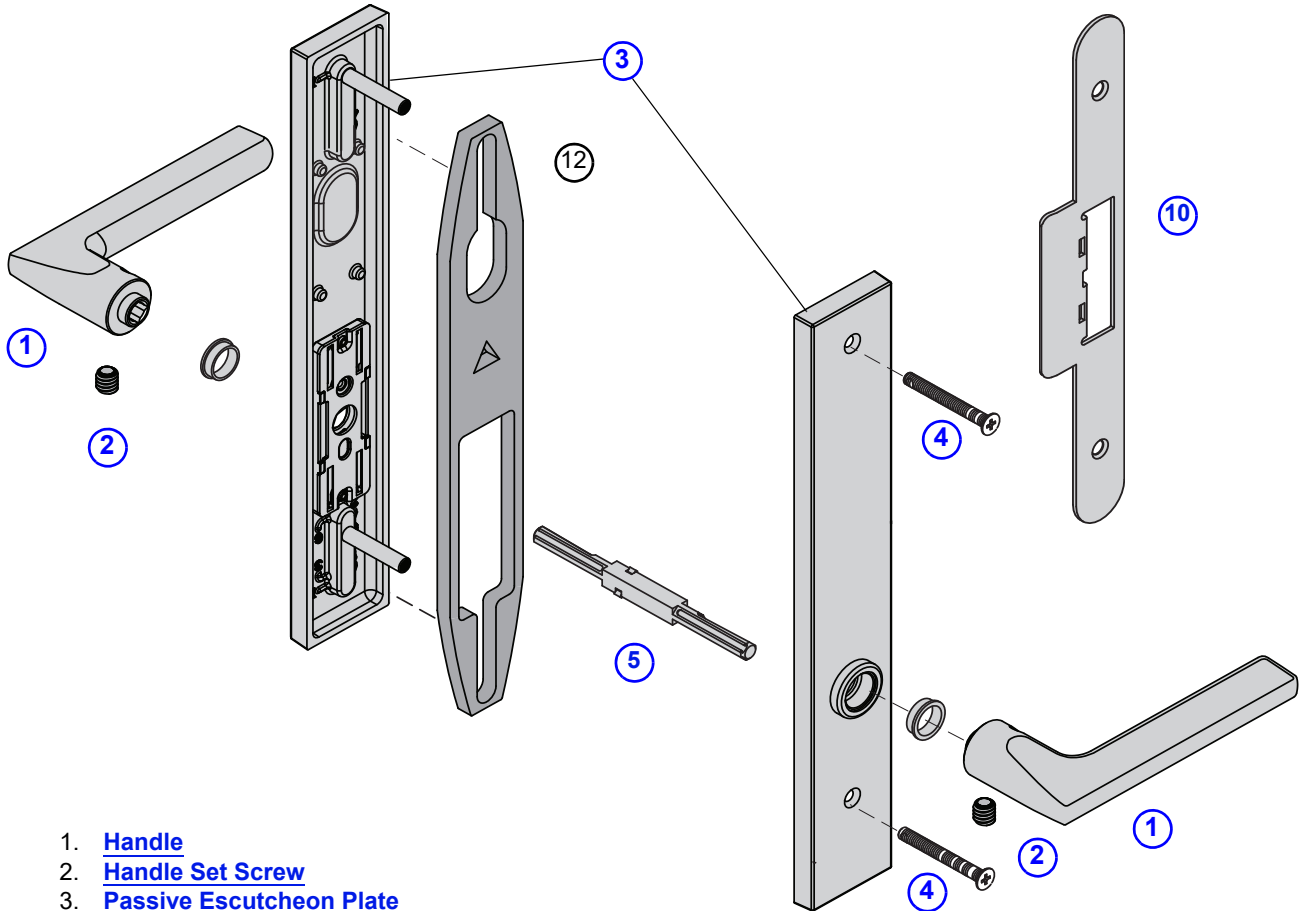

Hardware

Baldwin® Designer Hardware - Passive

Note:

Additional parts with Double Hardware Set. See [Accessory Guide 9208753](#). 5162 handle style shown.

Baldwin® Trim Set Assembly

1. [Handle](#)
2. [Handle Set Screw](#)
3. [Passive Escutcheon Plate](#)
4. [Escutcheon Plate Screw](#)
5. [Spindle](#)
10. [Strike Plate AP/PA (Inswing Only)](#)
12. Escutcheon Gasket (Same on Active and Passive)

Baldwin® Hinged Patio Door Hardware - Double Passive Trim Set

Complete Trim Sets - Baldwin® / Interior and Exterior

Note:

Active and Passive Trim Sets are configured to order.