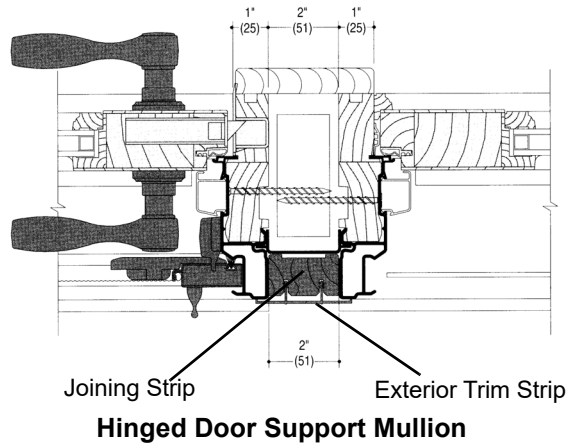

200 Series Hinged Patio Doors - Inswing (2006 to Present)

2-Panel and Stationary

Joining Components

Support Mull Joining Kits

Support Mullion Joining Kit

Kit includes:

Outside vinyl trim strip, filler, flashing

Unit No.	Dimensions	White	Terratone	Sandtone
FWH68	79 ³/₈	2576306	2666306	0921206
FWH611	82 ¹/₄	2576307	2666307	0921207
FWH80	95 ³/₈	2576308	2666308	0921208

Support Mullion Trim Strip - Exterior

Unit No.	Dimensions	White	Terratone	Sandtone
FWH68	79 ³/₈	2579706	2668706	0924706
FWH611	82 ¹/₄	2579707	2668707	0924707
FWH80	95 ³/₈	2579708	2668708	0924708

Support Mullion Filler Strip

	Unit No.	Dimensions	Order No.
	FWH68	79 ⁷/₁₆	2579714
	FWH611	82 ⁵/₁₆	2579715
	FWH80	95 ⁷/₁₆	2579716