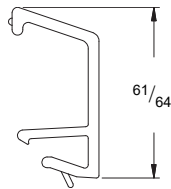

Glazing Bead - Stile

Unit No.	Dimension	White
ISPD68	65 5/16	2594819
ISPD611	68 3/16	2594820
ISPD76	75 5/16	2594821
ISPD80	81 5/16	2594822

Astragal Cap

Note:

Sill end cap can also be used as a replacement for the head end cap. An AP unit would use 2591617 on the sill and 2591618 on the head.