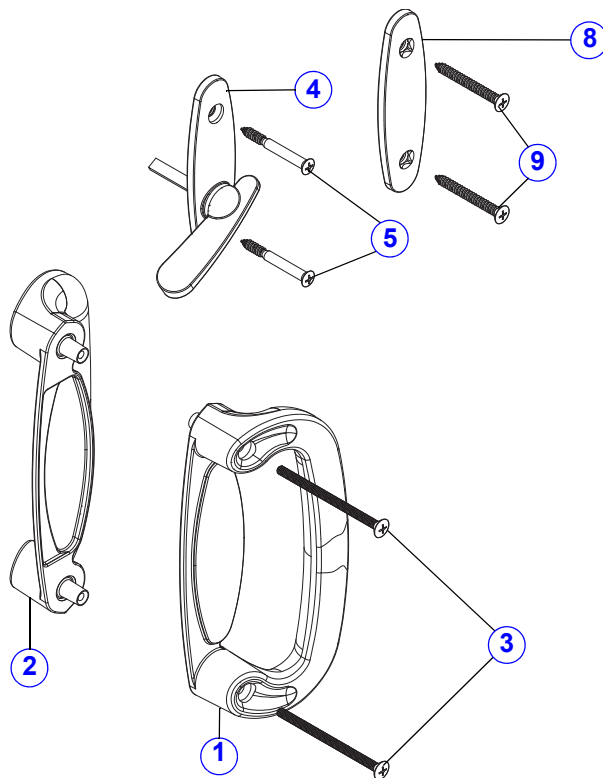

Interior Grille Parts

Fastener - Grille

	Order No.
	1974314

Hardware

Hardware

Hardware - Tribeca®

Note:

See [Accessory Guide 0005414](#). Trim set does **not** include [reachout lock/latch receiver](#). Consider ordering a new reachout lock/latch receiver kit when replacing your trim set.

1. [Interior Handle](#)
2. [Exterior Handle](#)
3. [#8 x 2 11/16" Oval Head Bolt](#)
4. [Latch Lever](#)
5. [#10-16 X 1-3/4", PH W/#8 Oval Head, Type AB Screw](#)
8. [Cover Plate](#)
9. [#10 x 1 3/4" Oval Head Wood Screw](#)