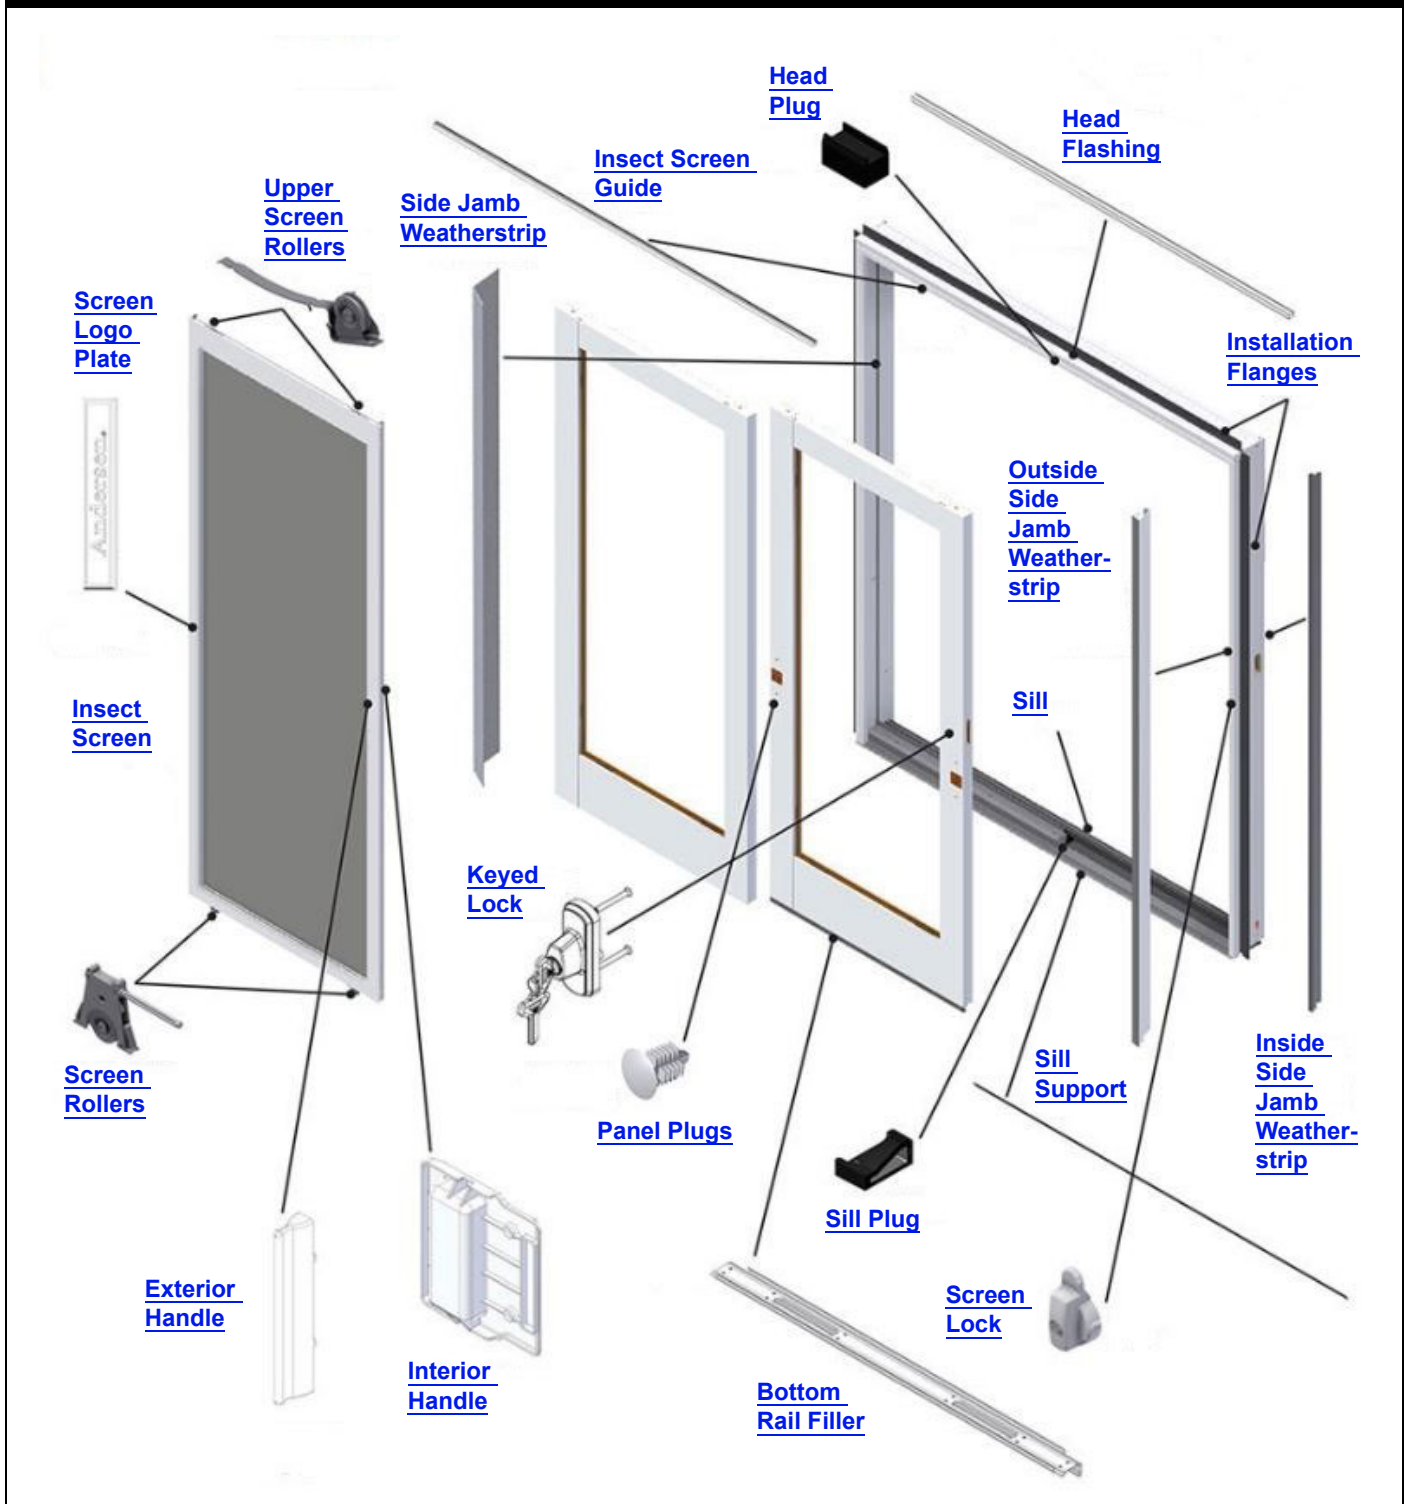

Parts Illustration

Parts Illustration - Exterior