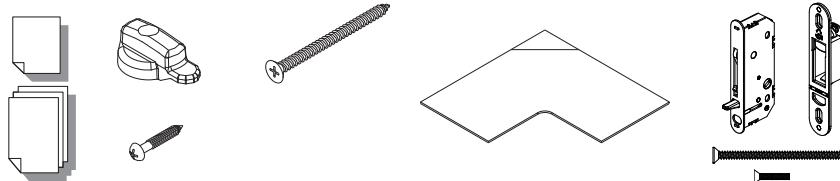

Installation Screw Package - 5068, 50611, 6068, 60611 Factory Assembled Units

<p>Package Includes: (9) 2 1/2" x #10 screws (2) Flange corner gaskets (1) Insect screen latch (1) 1" x #8 screw (Screen Latch) Installation Guide 0005482</p>	Color	Order No.
	White	2573489
	Terratone	2653870
	Sandtone	0912819
	Forest Green	1260160
	Canvas	9046440
	Dark Bronze	9071798
	Black	9129929