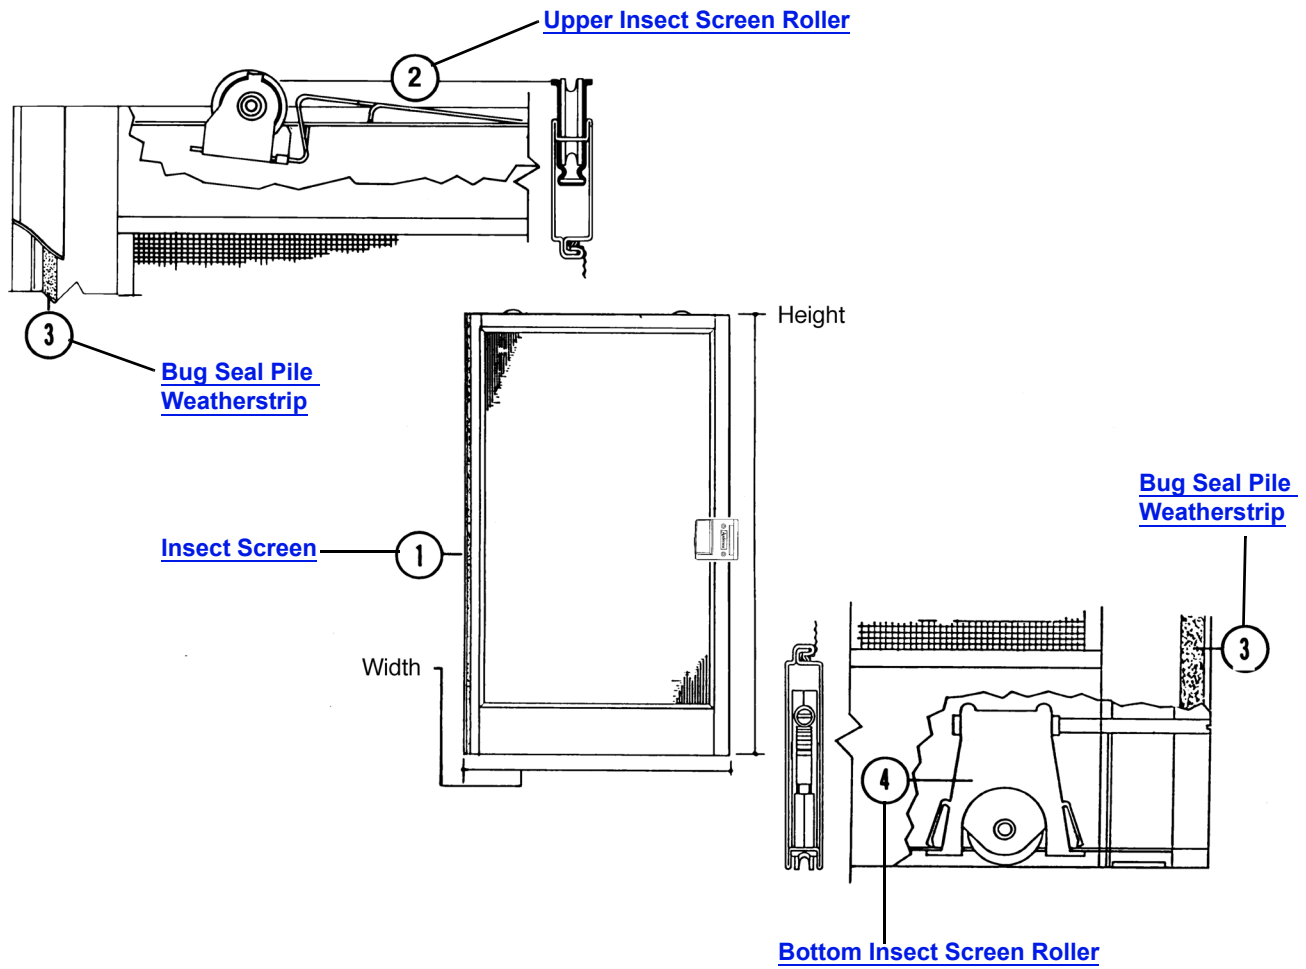

Insect Screens

Insect Screen Graphic

Universal Insect Screen (1982 to Present)

200 Series Narroline Gliding Door Insect Screen

Unit viewed from interior.