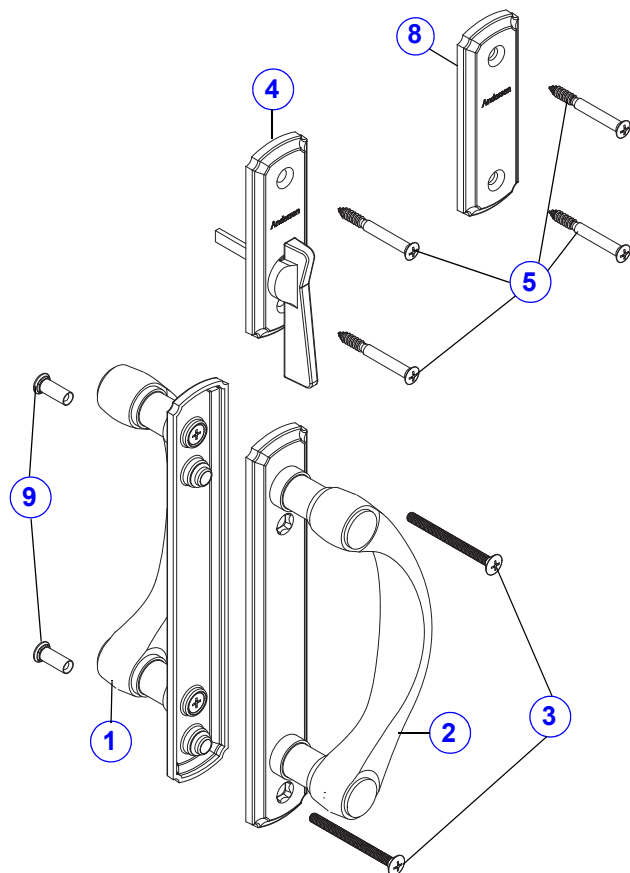

Key Cylinder - Anvers®

Note:

Anvers® lock assembly uses a 6 pin replacement cylinder are found on [page 79](#).

Bolt Package - Anvers® / Exterior Lock

Note:

Bolt package is included in the lock parts / current section [page 76](#).

Lock Housing - Anvers® / Exterior

Note:

Replace with complete exterior lock assembly.

Finish	Order No.
Bright Brass	N/A
Oil Rubbed Bronze	N/A
Satin Nickel	N/A

Hardware

Hardware - Newbury®

Note: See [Accessory Guide 0005414](#). Trim set does **not** include [reachout lock/latch receiver](#). Consider ordering a new reachout lock/latch receiver kit when replacing your trim set.