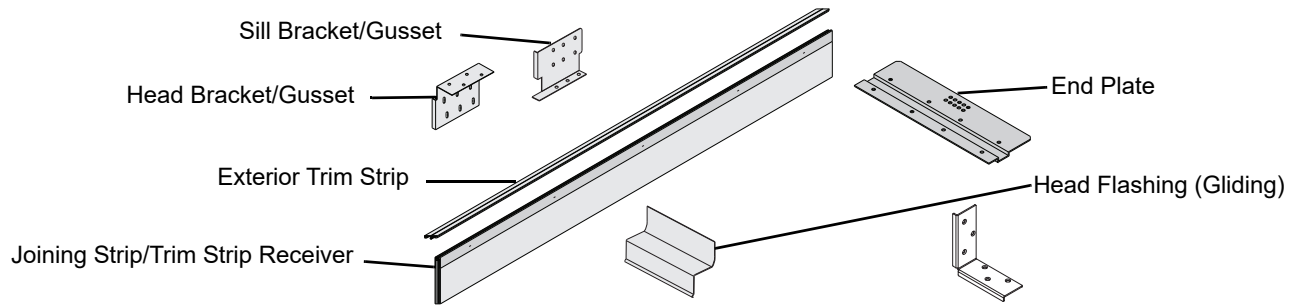

2-Panel and Sidelights

Joining Components

Vintage LVL Joining Kit Components

Note:

Laminated Veneered Lumber (LVL) joining system was replaced by Easy Connect Joining System (ECJS) in July 2019. Some kits and component parts are unavailable.