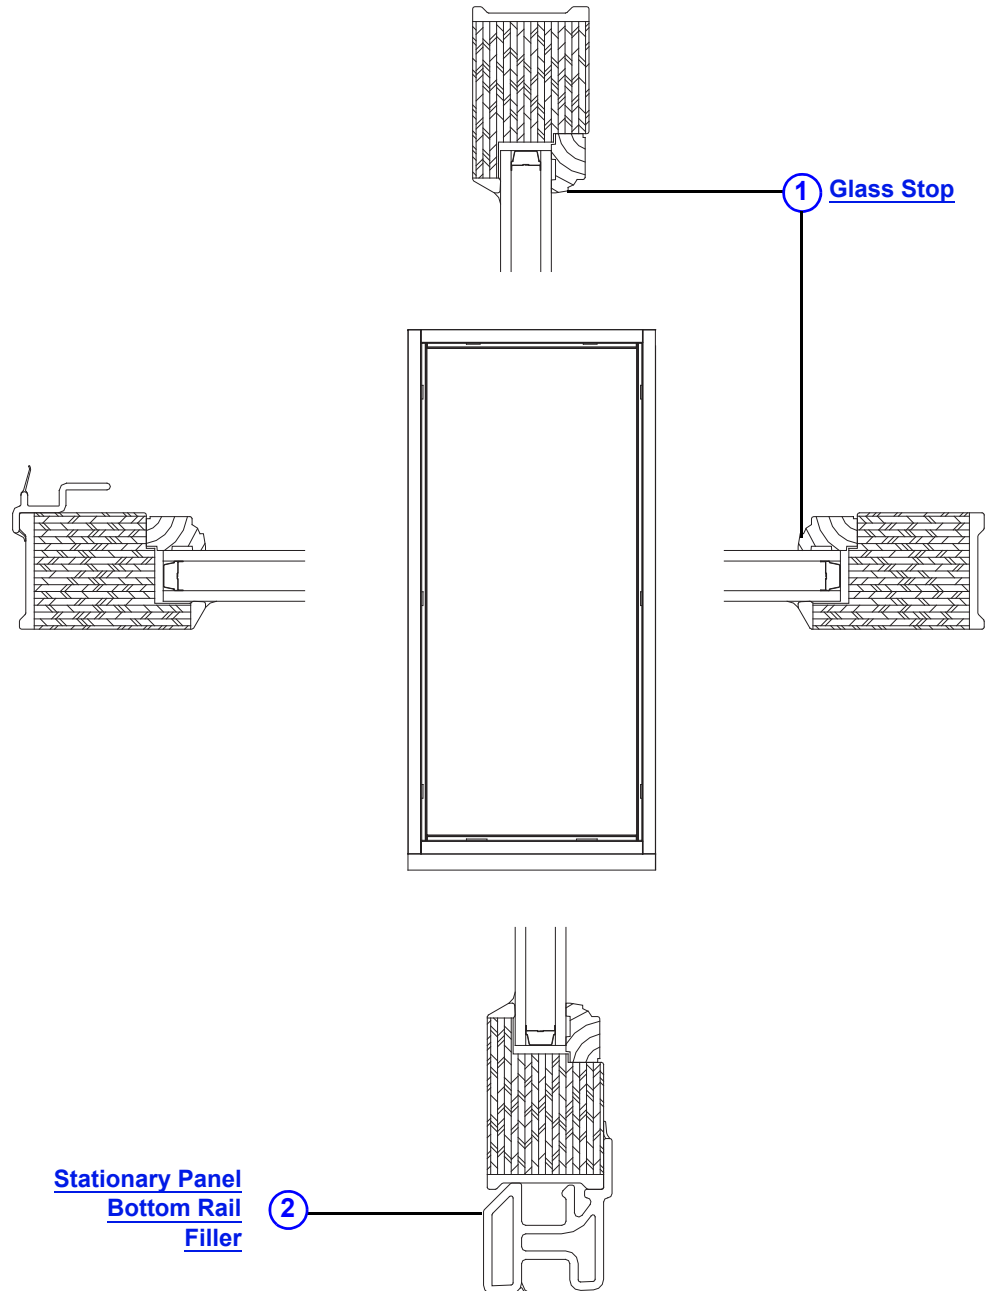

Stationary Panel Graphic

Note:

See latest [Product Details](#).

200 Series Narroline Gliding Stationary Panel (Left Hand or Right Hand)