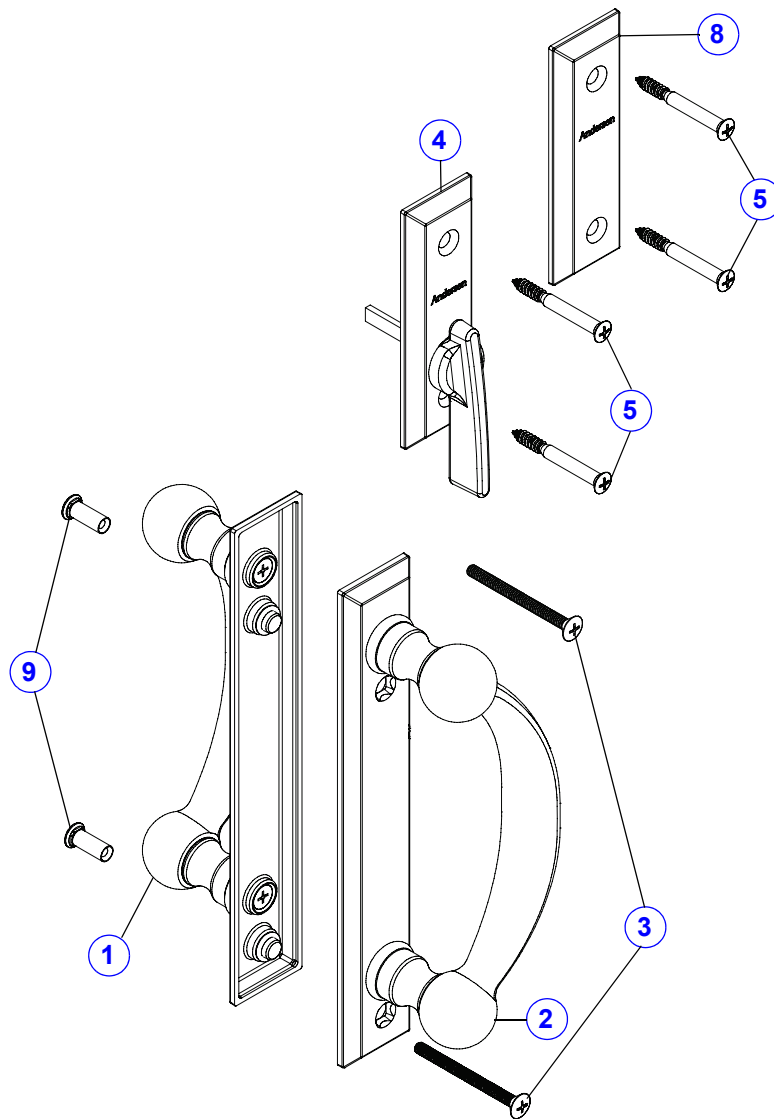

2-Panel and Sidelights

Hardware

Hardware - Yuma®

Note:

See [Accessory Guide 0005414](#). Trim set does **not** include [reachout lock/latch receiver](#). Consider ordering a new reachout lock/latch receiver kit when replacing your trim set.