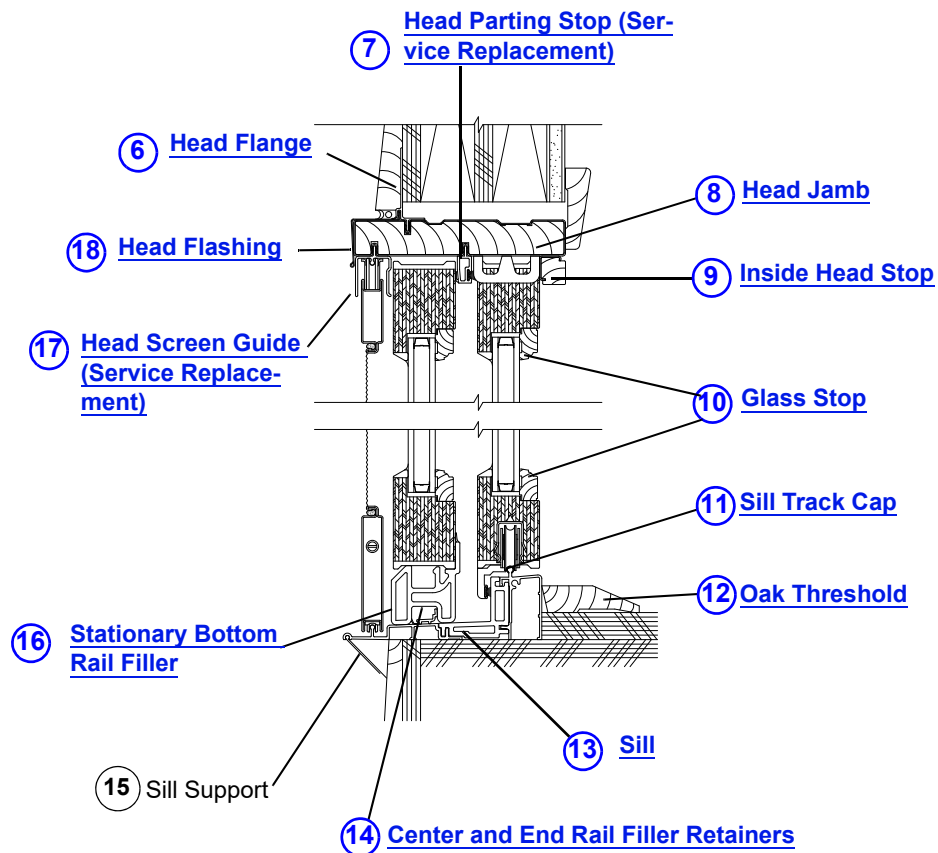

Frames

Frames

Note:
See latest [Product Details](#).

200 Narroline Doors Frame Assembly