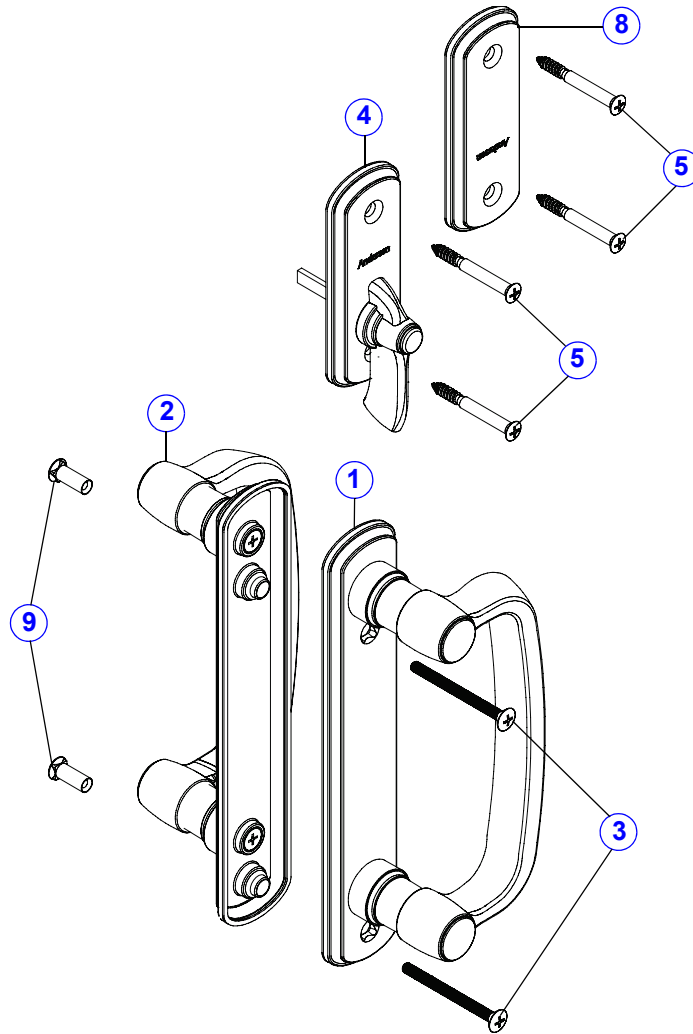

Note:

Replace with complete exterior lock assembly.

Finish	Order No.
Distressed Bronze	N/A
Distressed Nickel	N/A

Hardware

Hardware - Albany

Note: See [Accessory Guide 0005414](#). Trim set does **not** include [reachout lock/latch receiver](#). Consider ordering a new reachout lock/latch receiver kit when replacing your trim set.