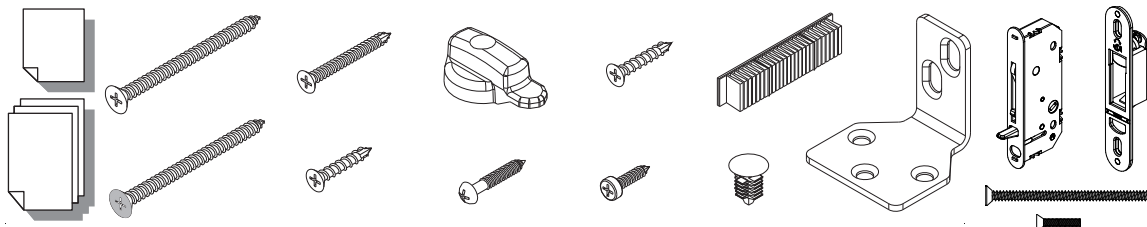

Hardware

Screw Packages / Knocked Down Frame

Note:

Select Forest Green and Dark Bronze screw packs use Terratone screws.

Screw Package - Frame / FWG/NLGD 5068, 50611, 6068, 60611

Package Includes:		Where Used:	Color	Order No.
(2)	Panel handle hole plugs - gray	Operating panel side stile	White	2573654
(14)	2-1/2" x #10 (clear crm)	Frame, sill side jamb/head jamb	Terratone	2653826
(9)	2-1/2" x #10	Frame to opening (color head)	Sandtone	0912804
(1)	Insect screen latch	Frame lock jamb	Forest Green	1260157
(1)	1" x #8 - colored	Screen latch	Canvas	9046450
(4)	1" x #8 - gray	Panel to sill filler flange	Dark Bronze	9071793
(5)	1" x #8 - colored	Head bracket screws (painted head)	Black	9129842
(7)	1-1/2" x #8 - brass	Head inside stop /sill support to wall	Prefinished White	2573671
(18)	5/8" x #7 - pan head	Interlock weatherstrip		
(1)	Stationary panel bracket	Head jamb and stationary panel		
(1)	Reachout Lock Assembly	Operating panel in lock route		
(1)	Two panel latch receiver	Frame receiver route in side jamb		
(1)	#10 x 3" FH Security Screw	Center hole in latch receiver		
(2)	#8 x 7/8" Machine Screws	Top and bottom slots in latch receiver		