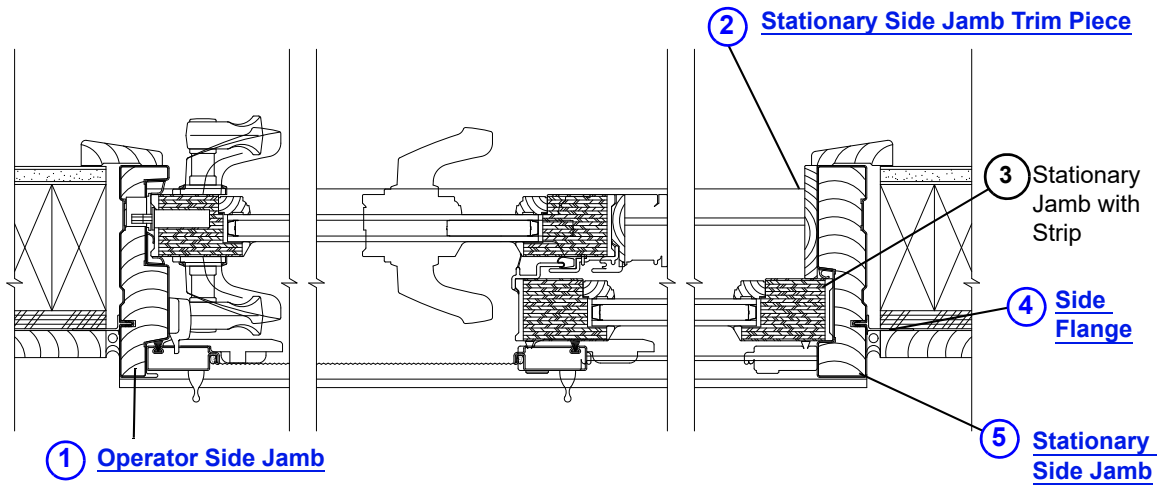

Frames

Frames

Note:
See latest [Product Details](#).

200 Narroline Doors Frame Assembly