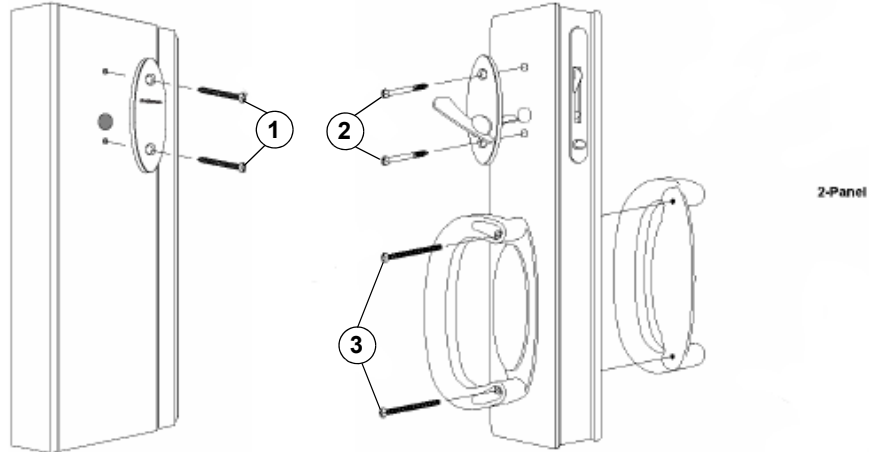

200 Series Narroline® Gliding Doors (2002 to Present)

2-Panel and Sidelights

Hardware

Screw Package - Trim Set / Tribeca® (2005 to Present) Ref. No.3,5 & 9 [page 48](#)

Note:

See [reachout lock replacement kit](#).