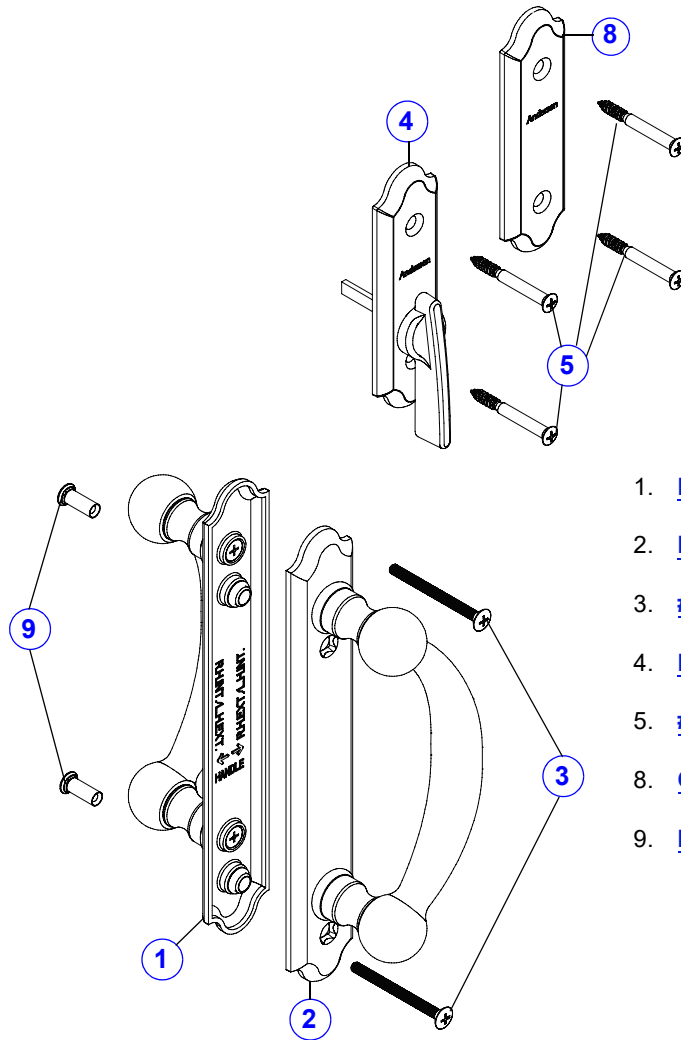

Lock Housing - Whitmore® / Exterior

Note:
Replace with complete exterior lock assembly.

Finish	Order No.
Antique Brass	N/A
Bright Brass	
Oil Rubbed Bronze	
Satin Nickel	

Hardware

Hardware - Encino®

Note:

See [Accessory Guide 0005414](#). Trim set does **not** include [reachout lock/latch receiver](#). Consider ordering a new reachout lock/latch receiver kit when replacing your trim set.