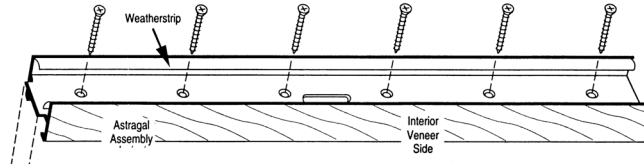

200 Series Narroline® Gliding Doors (2002 to Present)

2-Panel and Sidelights

Panels - Operating

Astragal with Screws - 4 Panel / Reachout Lock

Note:

Use four-panel astragal on FWG and NLGD units.

Astragal with Screws - 4 Panel / Reachout Lock / Pine Interior

		Exterior						
		White	Terratone	Sand-tone	Forest Green	Canvas	Dark Bronze	Black
		Interior						
Unit No.								
GD68		2573204	2653817	0910404	1262701	9077787	9077838	9129756
GD611		2573207	2653811	0910406	1262702	9077786	9077837	9129755
GD80		2573205	2653818	0910405	1262703	9077788	9077839	9129757

Weatherstrip - Operating / Astragal / Inside

	Color	Size	Order No.
	Gray	68/811/80	2641422
	White		2572919
	Sandtone		0913027

Weatherstrip - Operating / Astragal / Outside

	Color	Size	Order No.
	Gray	68/811/80	2641424
	White		2572932
	Terratone		2653845

Screw - Panel Astragal

Note:

Part number is a quantity of one. Six used per astragal.

Color	Order No.
White	2500705
Terratone	2653863
Sandtone	0904111
Forest Green	1269109
Canvas	9002316
Dark Bronze	9021238
Black	9002318