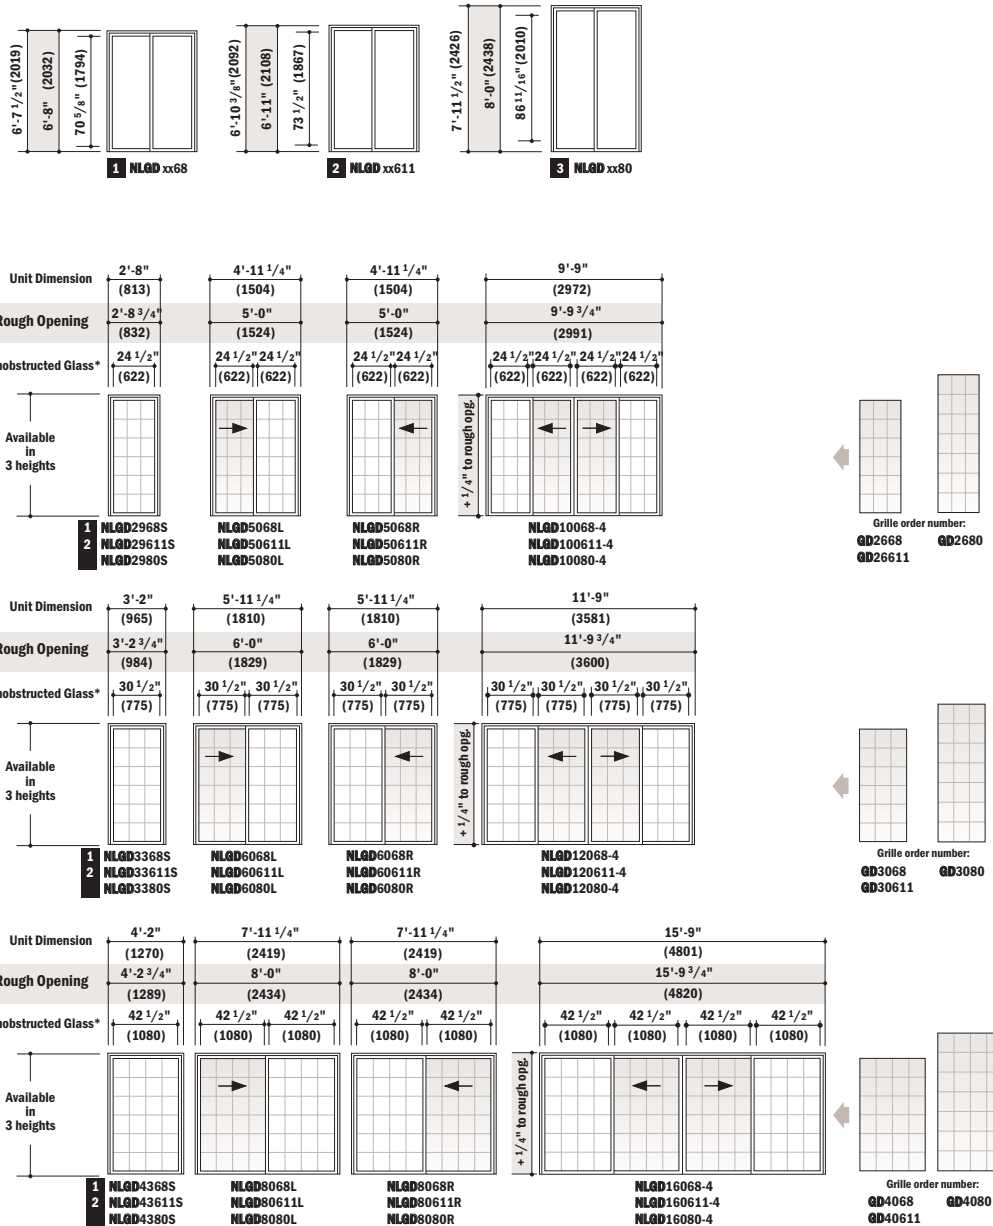

200 Series Narroline® Gliding Doors (2002 to Present)

2-Panel and Sidelights

Unit Sizes

Unit Size Chart

Note:

Unit Dimension refers to overall outside-to-outside frame. Unobstructed Glass refers to visible glass dimensions. Numbers in parentheses are metric measurements. See [Measuring Visible Glass Video](#). See latest [Product Details](#).

A limited production of custom size 200 Series Narroline Gliding doors were produced. The following specifications will help to identify these doors.

Frame measurement:

77 1/2" x 82 3/8"

Rough opening:

6'6" x 6'11"

Exterior colors:

White

Terratone

Interior finishes:

Vinyl clad

Clear pine

Glazing:

Low E Tempered

Manufactured 2002 to Present

200 Series Narroline Gliding Door Sizes

Unit viewed from exterior.