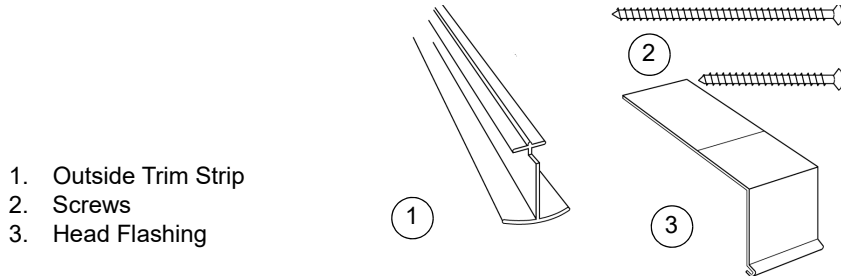

Joining Components

Narrow Mull Joining Kits

Note:

See [Joining Guide 0000665](#).

200 Series Narroline® Gliding Narrow Mullion

Joining Kit - Narrow Mullion

	Unit No.	Length	White	Terratone	Sandtone	Canvas	Dark Bronze	Black
	FWG68	78 ⁷/₃₂	2510114	2620004	0911206	9033900	9071939	9130006
	FWG611	81 ³/₃₂	2510215	2620109	0911207	9033904	9071940	9130007
	FWG80	94 ⁷/₃₂	2510116	2620010	0911208	9033901	9071941	9130008

Outside Trim Strip - Narrow Mullion / Vinyl Ref. No. 1

	Unit No.	Length	White	Terratone	Sandtone	Canvas	Dark Bronze	Black
	GD68	78 ⁷/₃₂	1970927	2640740	0903747	9033570	9071946	9129993
	GD611	81 ³/₃₂	1970928	2640741	0903748	9033571	9071947	9129994
	GD80	94 ⁷/₃₂	2510220	2652907	0912419	9033576	9071948	9129995

Mull Casing - Inside - Pine - 2 5/8"

	Length	Pine
	96"	1386812
	144"	1386814

Head Flashing - Narrow Mullion Ref. No. 3

	Length	Color	Order No.
	2 1/2	White	1997264
		Sandtone	0903522
		Canvas	9033584
		Dark Bronze	9071945
		Black	9129798

Screw Ref. No. 2

Description	White	Terratone	Sandtone	Gray
10-16 x 1 5/8" TYP AB	3620649	3620646	3620648	3629021

Screw Ref. No. 2

Description	Order No.
10-12 x 1 TYP 17	3621530