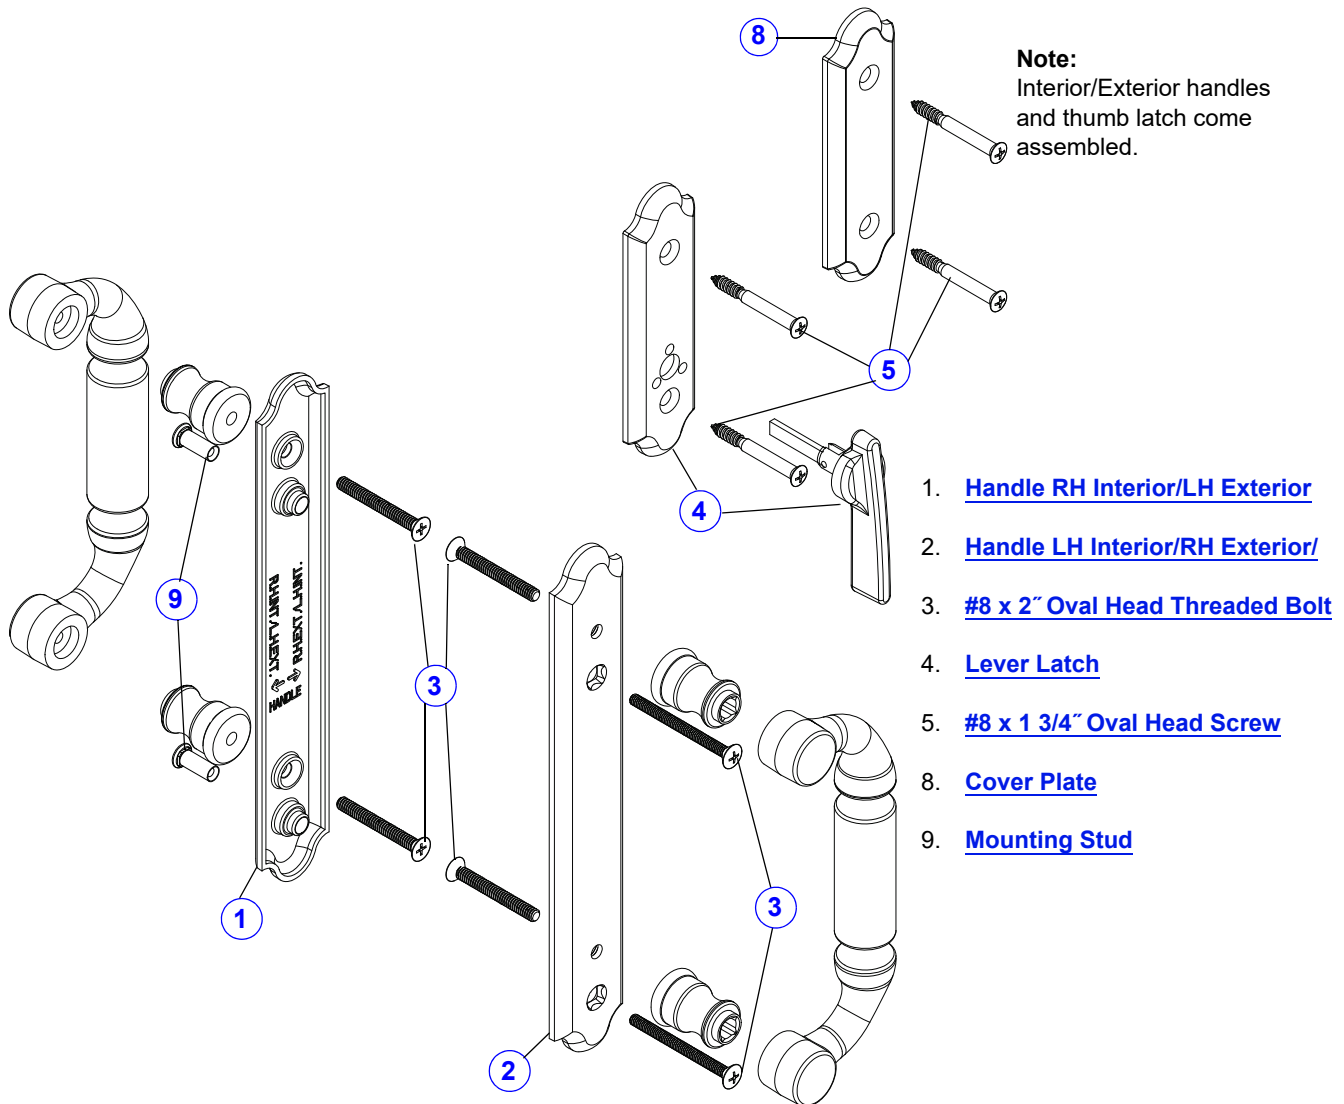

Hardware

Hardware - Covington™

Note:

See [Accessory Guide 0005414](#). Trim set does **not** include [reachout lock/latch receiver](#). Newbury is warranty replacement for items N/A.

Covington™ Gliding Patio Door Hardware - 2-Panel Trim Set