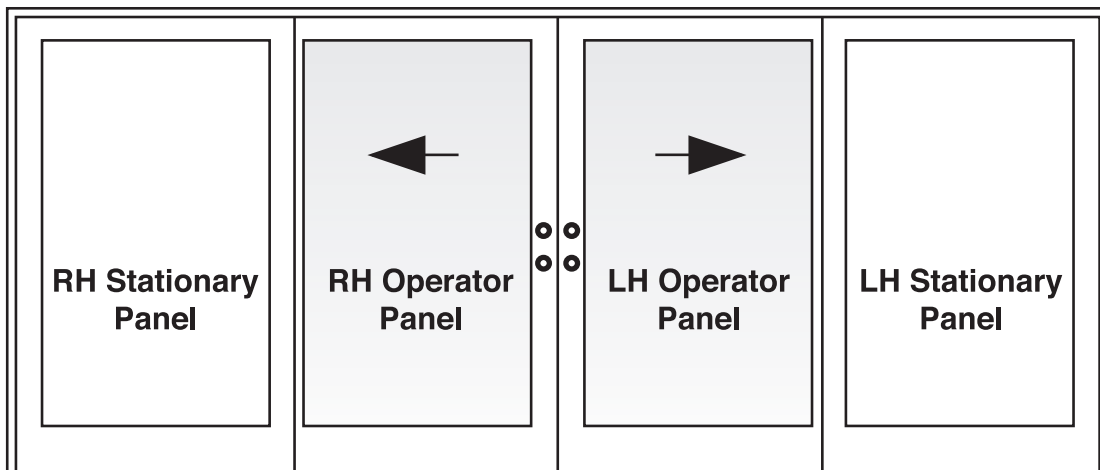

Manufactured 2002 to Present

200 Series Narroline Gliding Door Sizes

Unit viewed from exterior.

Unit Sizes

Panel Handing

As Viewed from the Exterior

2-Panel Right Hand (SR)

2-Panel Left Hand (LS)