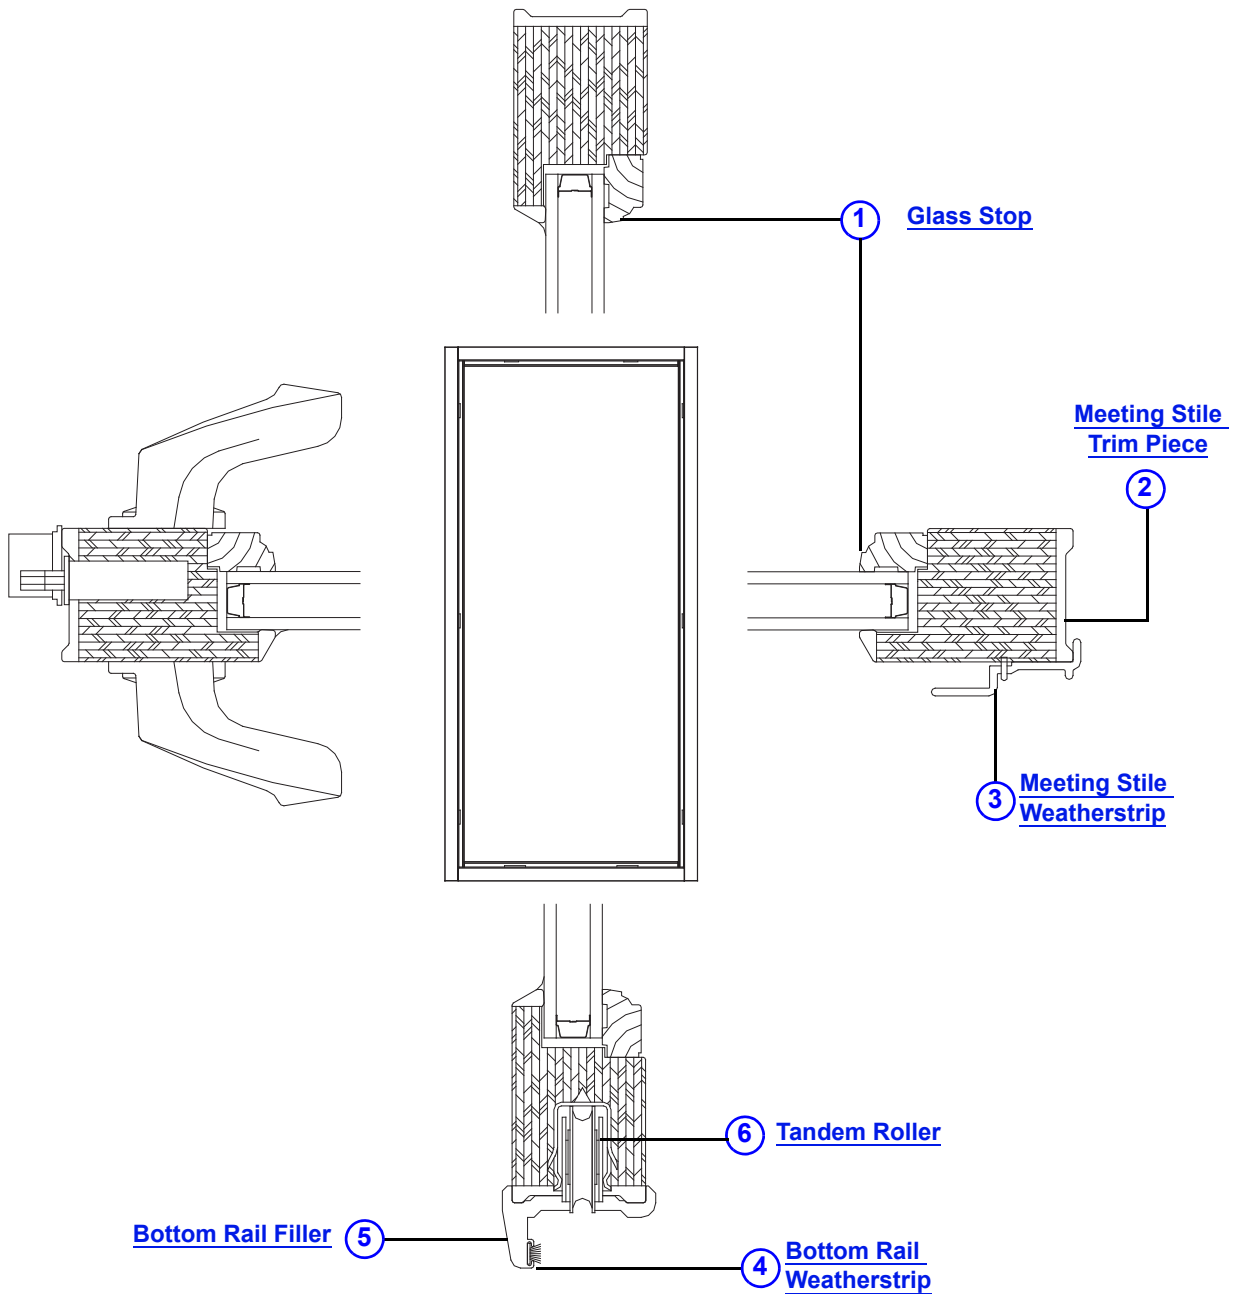

Panels - Operating

Operating Panel Graphic

Note:

See latest [Product Details](#).

200 Series Narroline Gliding Door Operating Panel