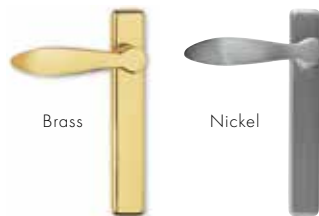

SURFACE MOUNT LEVER HARDWARE

Hardware included in the door package.

INSTALLATION

Install with confidence with our convenient and easy installation systems. Visit andersenwindows.com/stormdoors for more details.

MODEL CODE

8PRS

For more information, visit andersenwindows.com/stormdoors