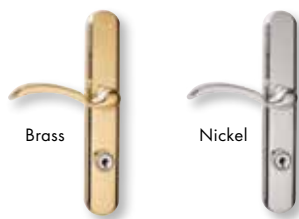

HARDWARE OPTIONS

Hardware packaged separately.