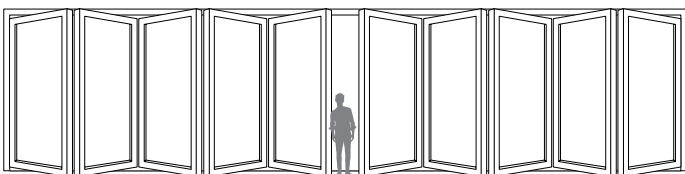

BRING THE OUTDOORS IN

Maximize large openings with Beefy Bifold doors from Andersen. With a robust design, their heavy-duty hardware system supports larger door panels without sacrificing ease of operation, opening a space to the outdoors effortlessly.

KEY FEATURES

- Up to 40' wide and 13' 6" tall, with panels up to 5' wide
- Wood, aluminum or aluminum wood-clad construction
 - All aluminum and aluminum wood-clad panels have rails and stiles that are 3 1/2" wide and a thickness of 3 3/16"
 - All wood panels up to 10' tall have stiles that are 3 5/8" wide with a bottom rail height of 7 1/4" and a thickness of 2 5/8"
- Center-pivoting design with internal shoot-bolt locking hardware
- Panels stack perpendicular to the wall to maximize the size of the opening
- Door jamb is less than 4" wide and can fit into almost all existing wall conditions
- Variety of glass options
- High-quality AAMA 2605 finish

FLUSH SILL

Flush sill with a built-in drainage system allows for a seamless transition while offering protection from the weather. The track is a corrosion-resistant stainless steel U-channel that only sits 3/8" above the finished floor.

CONFIGURATIONS

- Vary the number of panels to fit any opening
- Use as a pass-through window for a kitchen or bar area
- Corner bifold without a meeting post creates a dramatic design
- Individually-operable doors can be built into most door configurations for more exit options. Operable doors are great for frequent entries and exits, without needing to unlock the entire system.