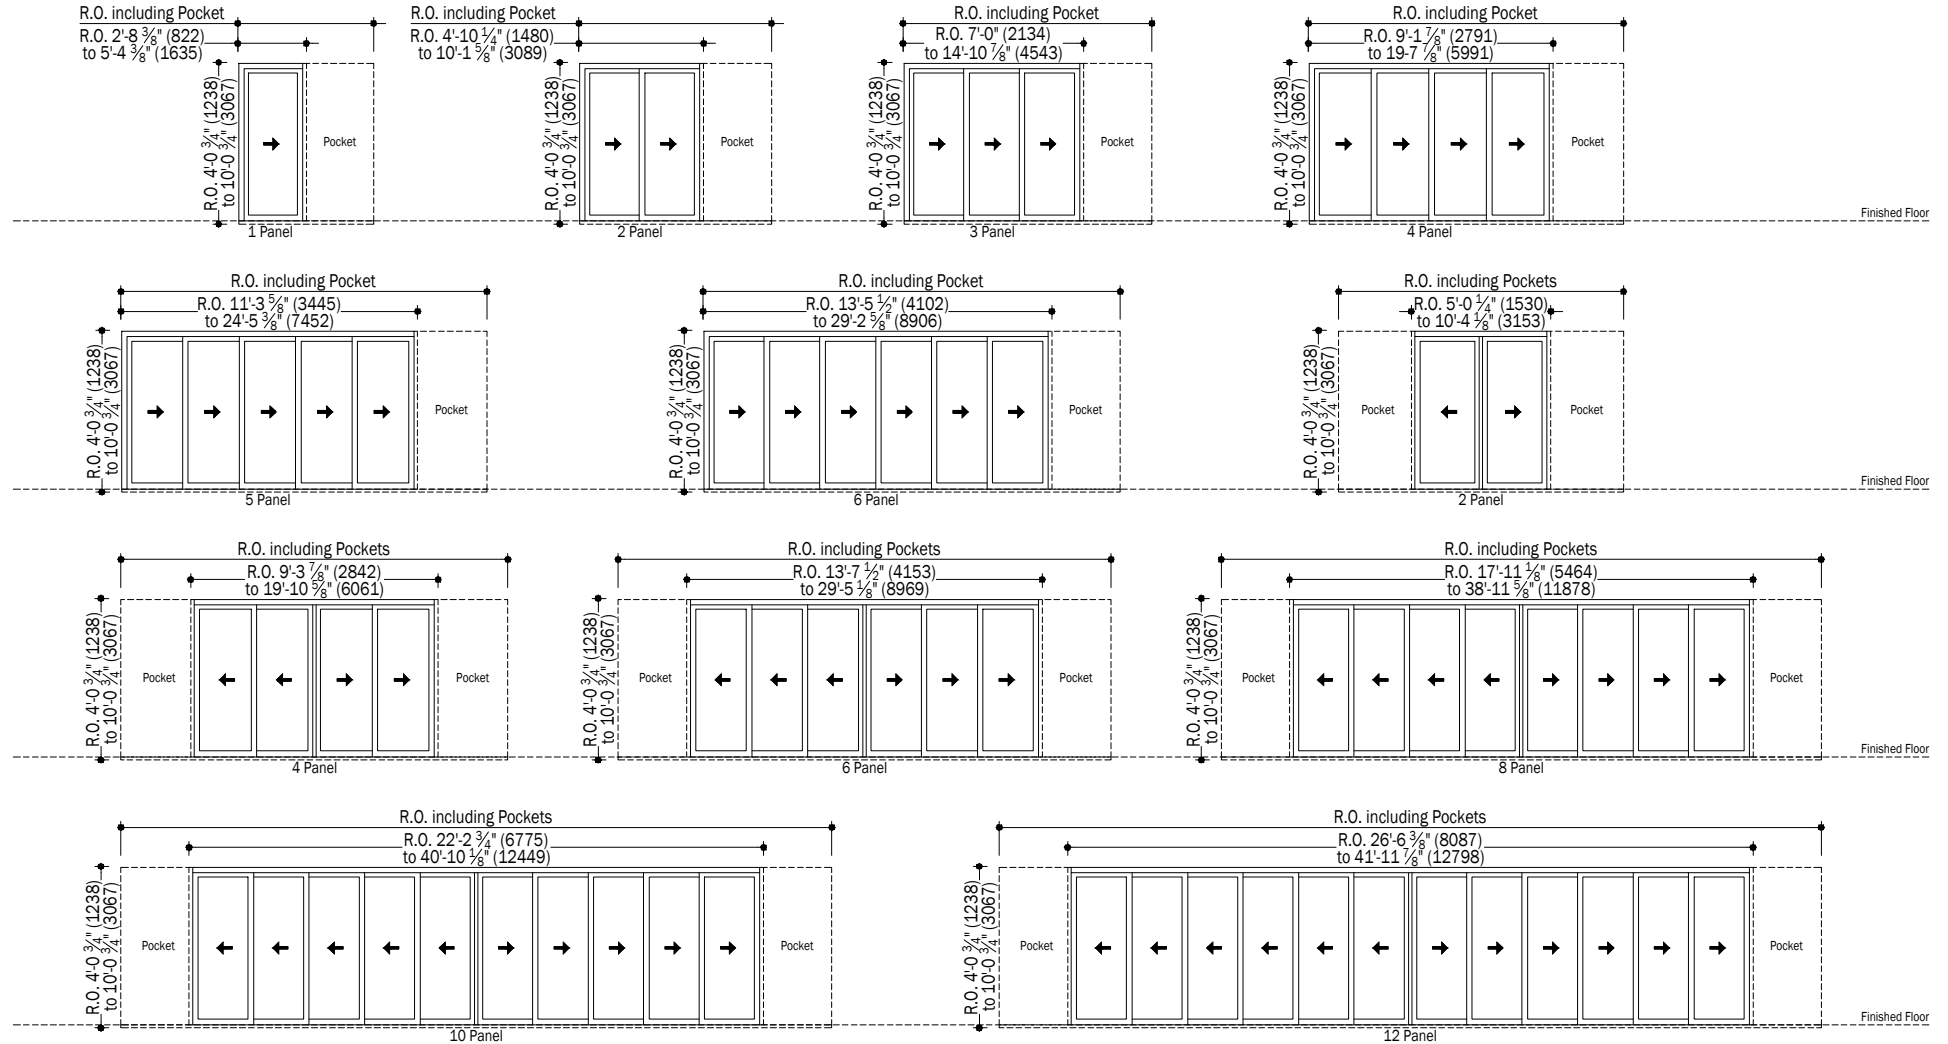

### On-Floor Drainage Sill Elevations

(When changing rough opening width - adjust each panel and the pocket by the same amount.)

### Notes:

Dimensions in parentheses are in millimeters.  
Overall sizes can be adjusted in 1/8" (3) increments.

### Flush Sill Elevations

(When changing rough opening width - adjust each panel and the pocket by the same amount.)