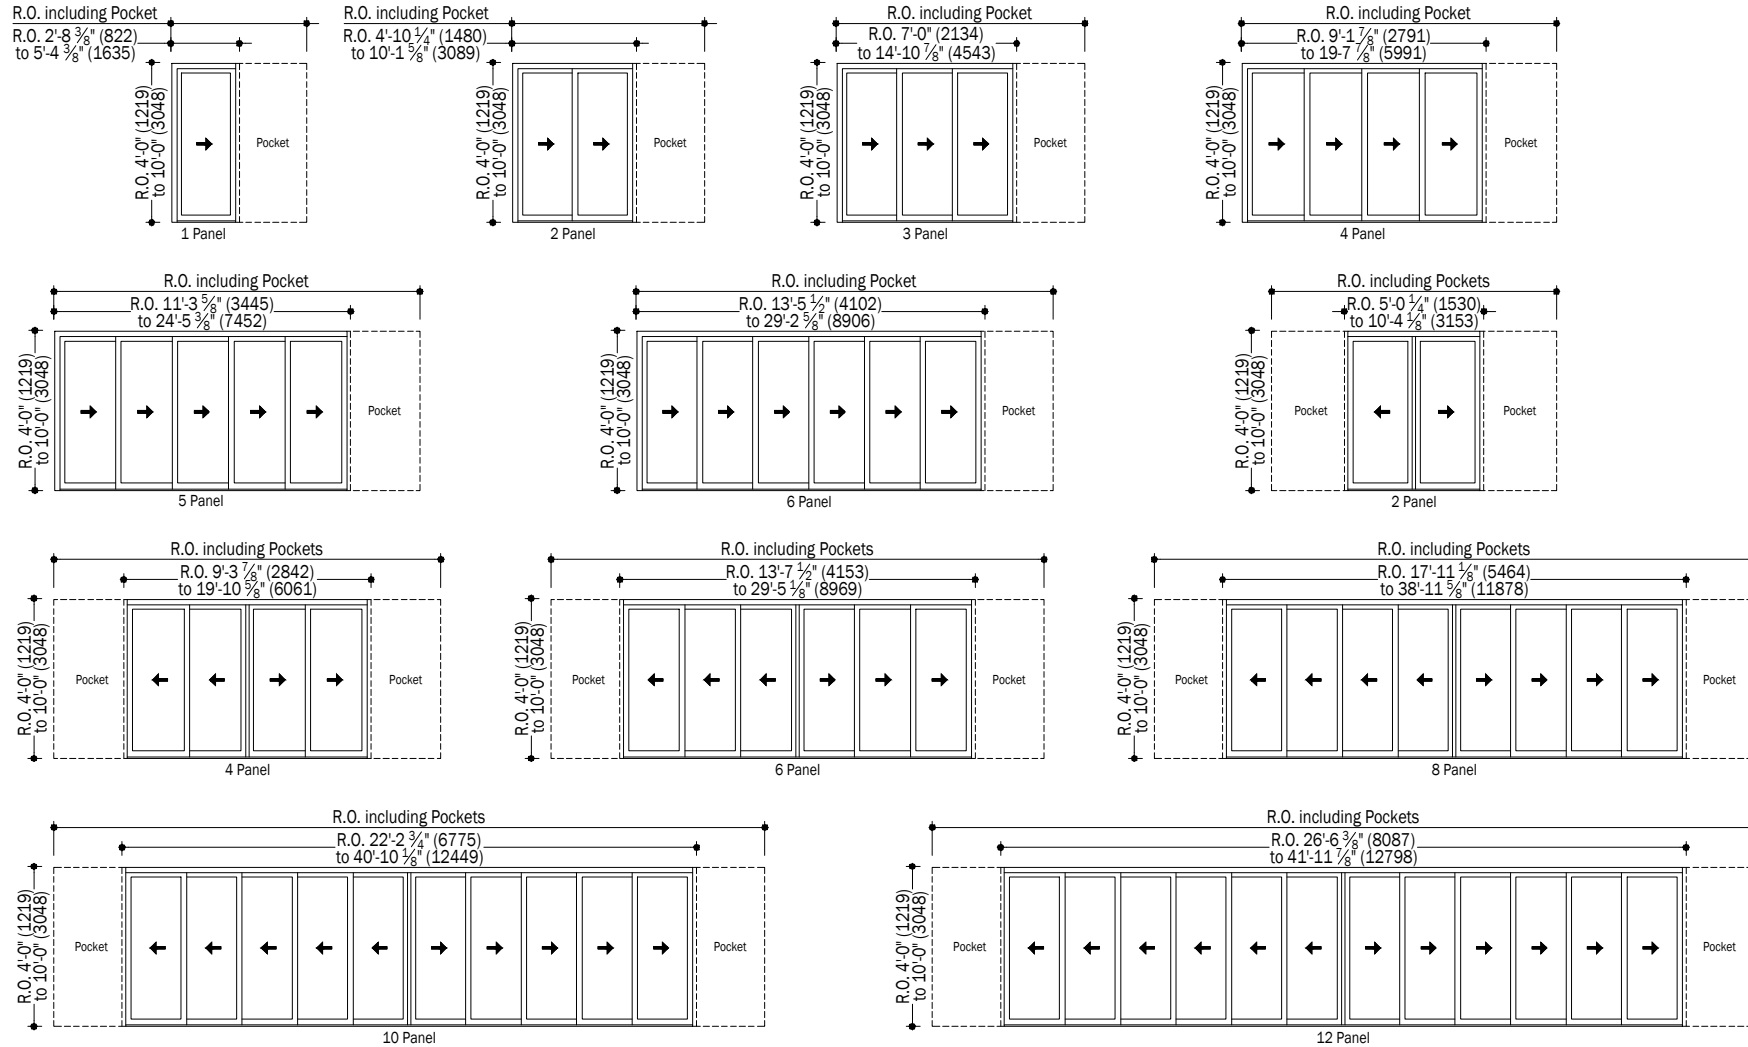

### On-Floor Drainage Sill Elevations

(When changing rough opening width - adjust each panel and the pocket by the same amount.)

### Notes:

Dimensions in parentheses are in millimeters.  
Overall sizes can be adjusted in 1/8" (3) increments.

### Flush Sill Elevations

(When changing rough opening width - adjust each panel and the pocket by the same amount.)