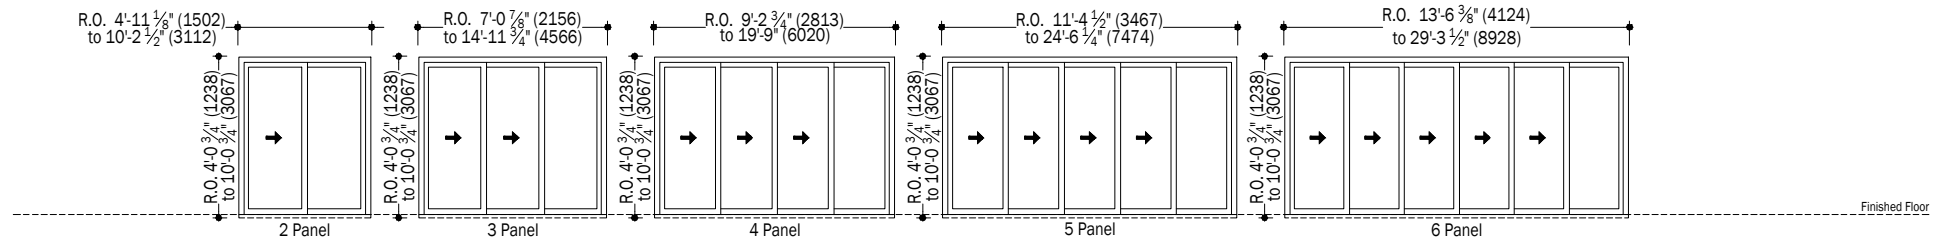

Big Doors

MultiGlide™ - Contemporary Aluminum - Exterior Stacking Door

On-Floor Drainage Sill Elevations

(When changing rough opening width - adjust each panel by the same amount.)

Flush Sill Elevations

(When changing rough opening width - adjust each panel by the same amount.)

Notes:

Dimensions in parentheses are in millimeters.
Overall sizes can be adjusted in 1/8" (3) increments.

Date: 07/22/19
Scale: 1/8" (3) = 1' (305)