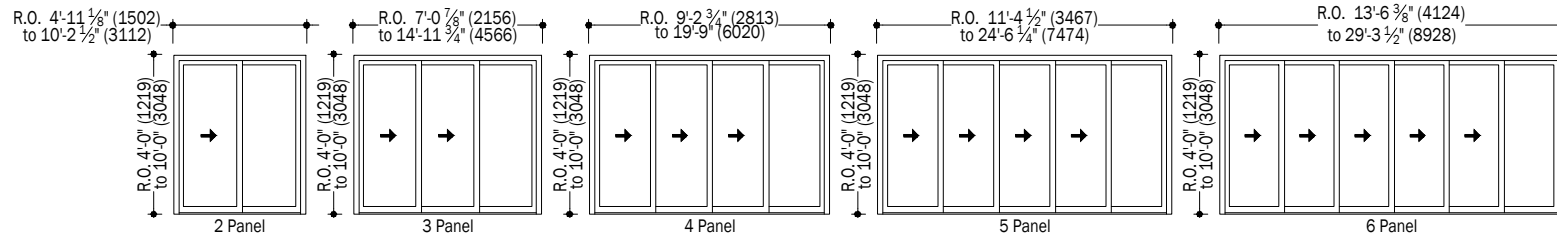

Big Doors

MultiGlide™ - Contemporary Aluminum - Exterior Stacking Door

On-Floor Drainage Sill Elevations

(When changing rough opening width - adjust each panel by the same amount.)

Flush Sill Elevations

(When changing rough opening width - adjust each panel by the same amount.)

Notes:

Dimensions in parentheses are in millimeters.
Overall sizes can be adjusted in 1/8" (3) increments.

Date: 07/22/19
Scale: 1/8" (3) = 1' (305)