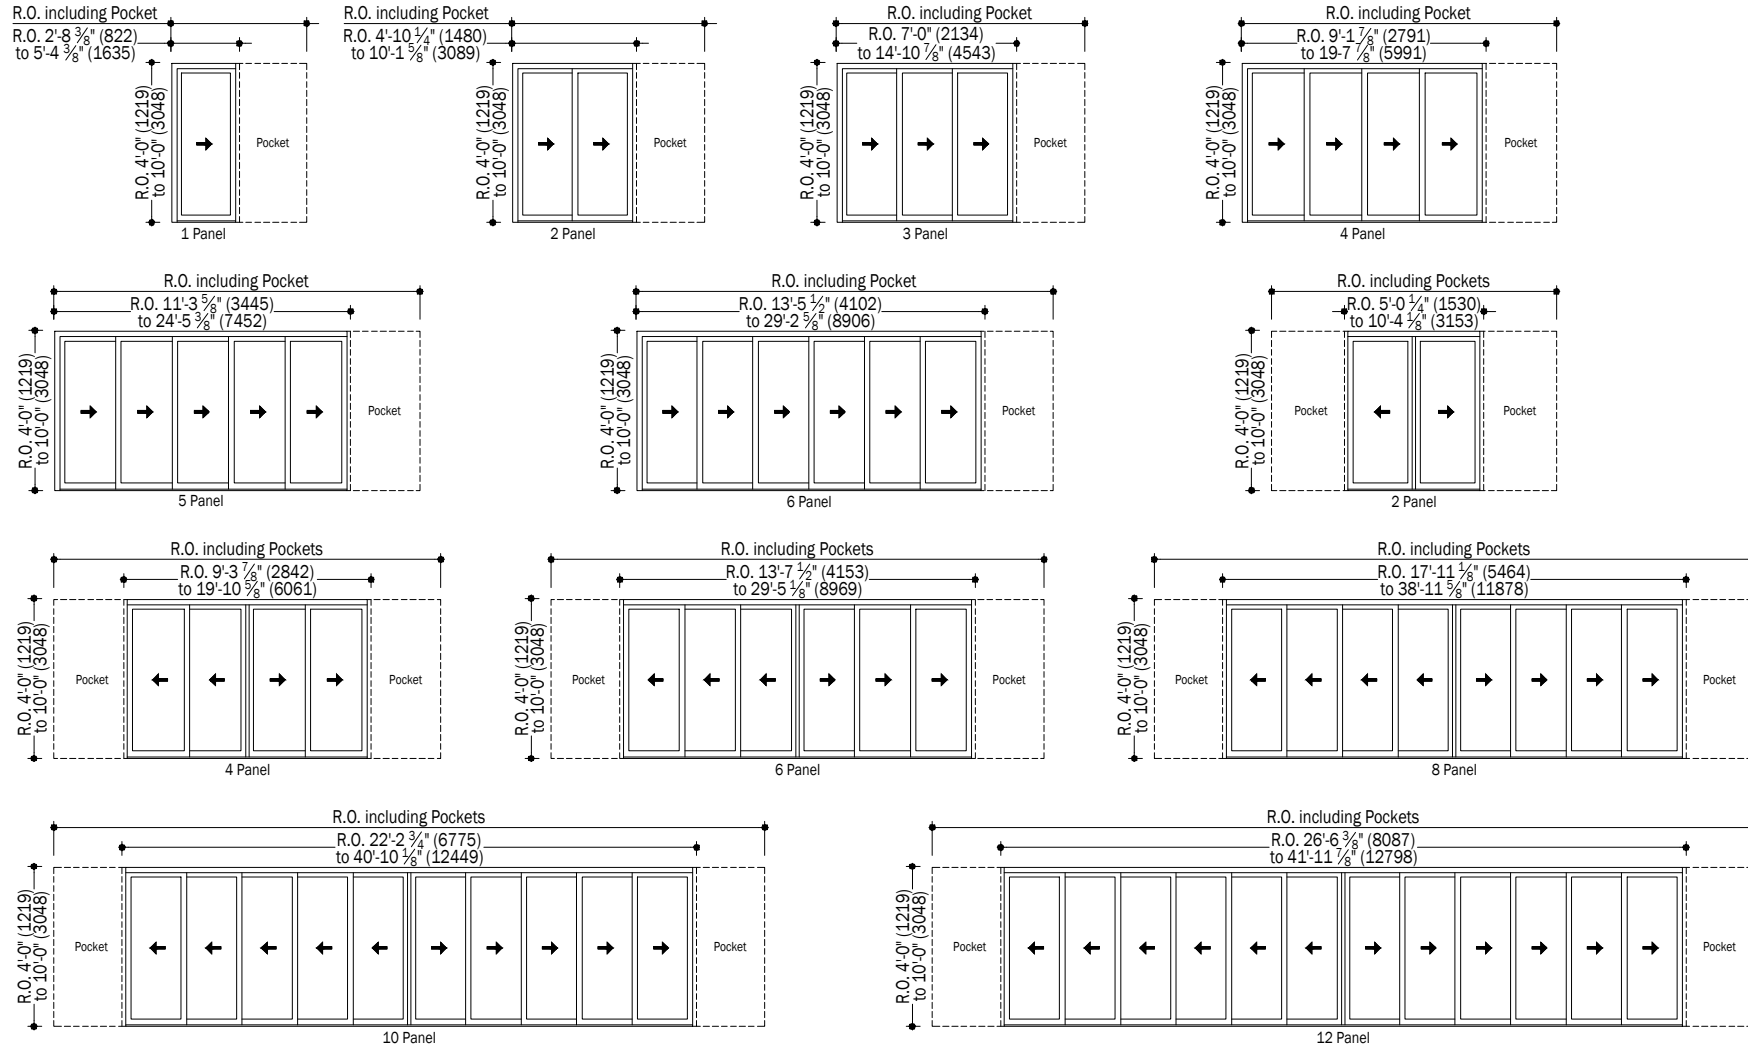

Big Doors

MultiGlide™ - Contemporary Aluminum - Pocket Door
No Screen/Screen/Multi Screen

On-Floor Drainage Sill Elevations

(When changing rough opening width - adjust each panel and the pocket by the same amount.)

Notes:

Dimensions in parentheses are in millimeters.
Overall sizes can be adjusted in 1/8" (3) increments.

Big Doors

MultiGlide™ - Contemporary Aluminum - Pocket Door
No Screen/Screen/Multi Screen

Flush Sill Elevations

(When changing rough opening width - adjust each panel and the pocket by the same amount.)

Notes:

Dimensions in parentheses are in millimeters.
Overall sizes can be adjusted in 1/8" (3) increments.