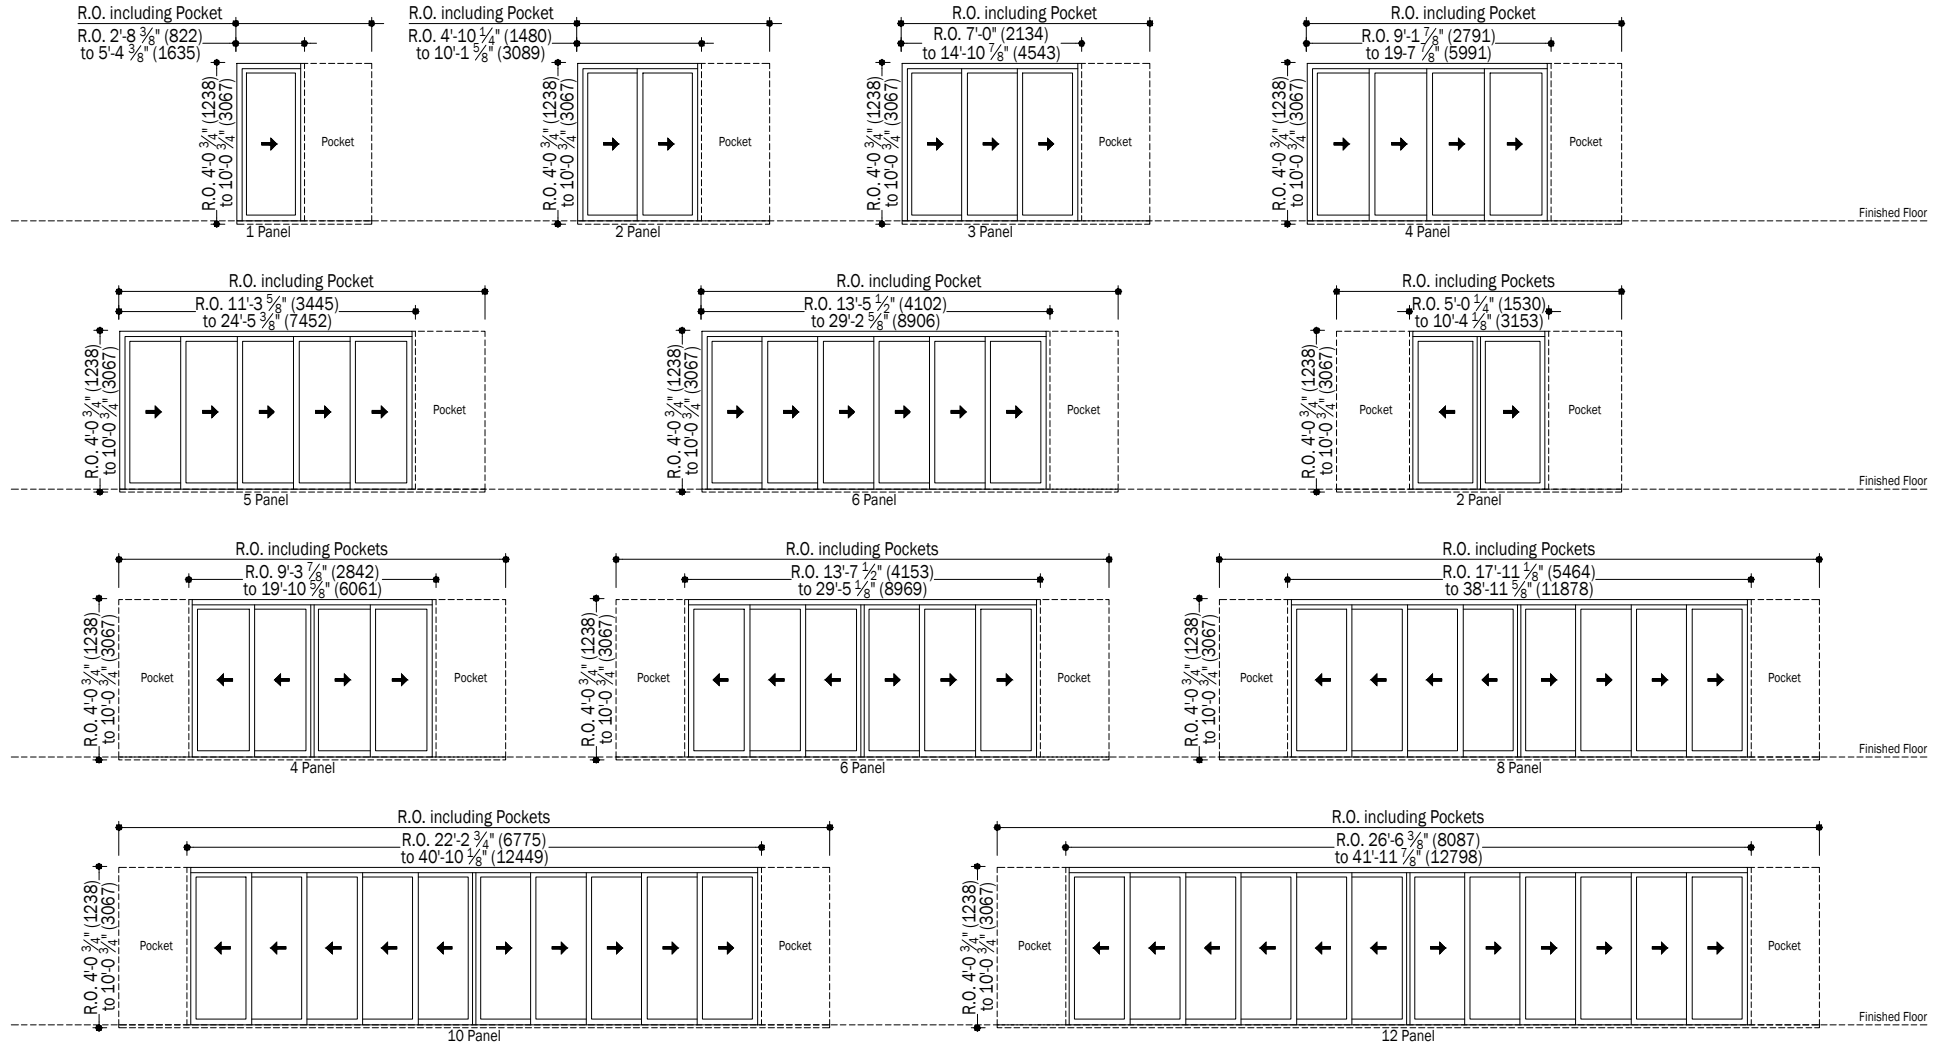

Big Doors

MultiGlide™ - Contemporary Aluminum - Pocket Door
No Screen/Screen/Multi Screen

On-Floor Drainage Sill Elevations

(When changing rough opening width - adjust each panel and the pocket by the same amount.)

Notes:

Dimensions in parentheses are in millimeters.
Overall sizes can be adjusted in 1/8" (3) increments.

Big Doors

MultiGlide™ - Contemporary Aluminum - Pocket Door
No Screen/Screen/Multi Screen

Flush Sill Elevations

(When changing rough opening width - adjust each panel and the pocket by the same amount.)

Notes:

Dimensions in parentheses are in millimeters.
Overall sizes can be adjusted in 1/8" (3) increments.