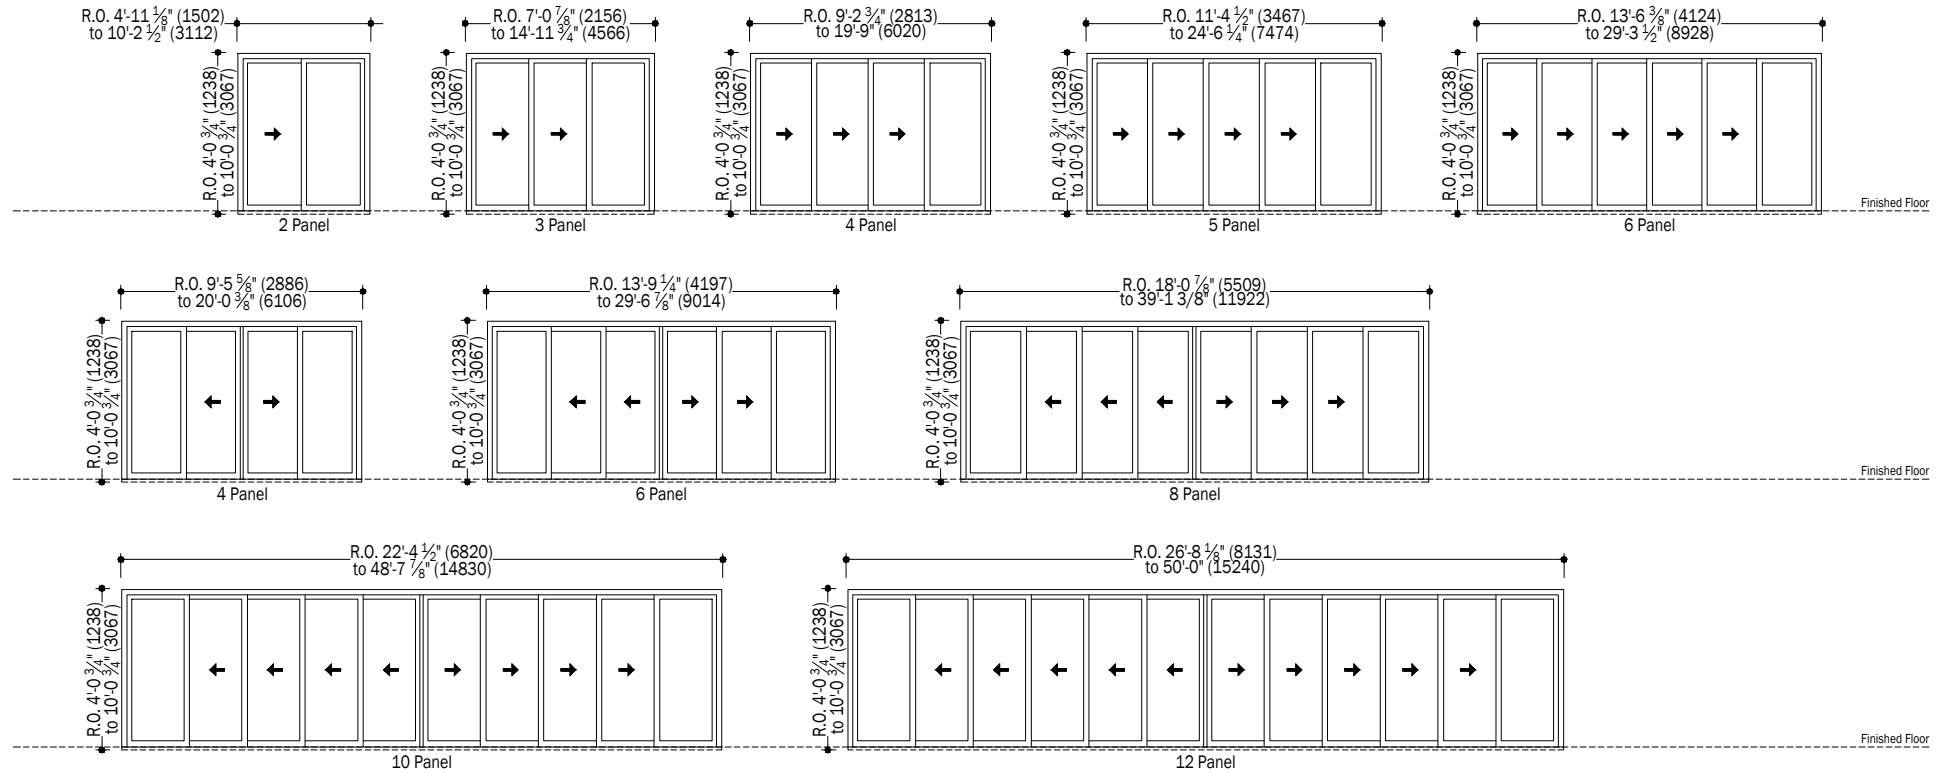

Big Doors

MultiGlide™ - Contemporary Aluminum - Interior Stacking Door
No Screen/Multi Screen

On-Floor Drainage Sill Elevations

(When changing rough opening width - adjust each panel by the same amount.)

Notes:

Dimensions in parentheses are in millimeters.
Overall sizes can be adjusted in 1/8" (3) increments.

Big Doors

MultiGlide™ - Contemporary Aluminum - Interior Stacking Door No Screen/Multi Screen

Flush Sill Elevations

(When changing rough opening width - adjust each panel by the same amount.)

Notes:

Dimensions in parentheses are in millimeters.
Overall sizes can be adjusted in 1/8" (3) increments.