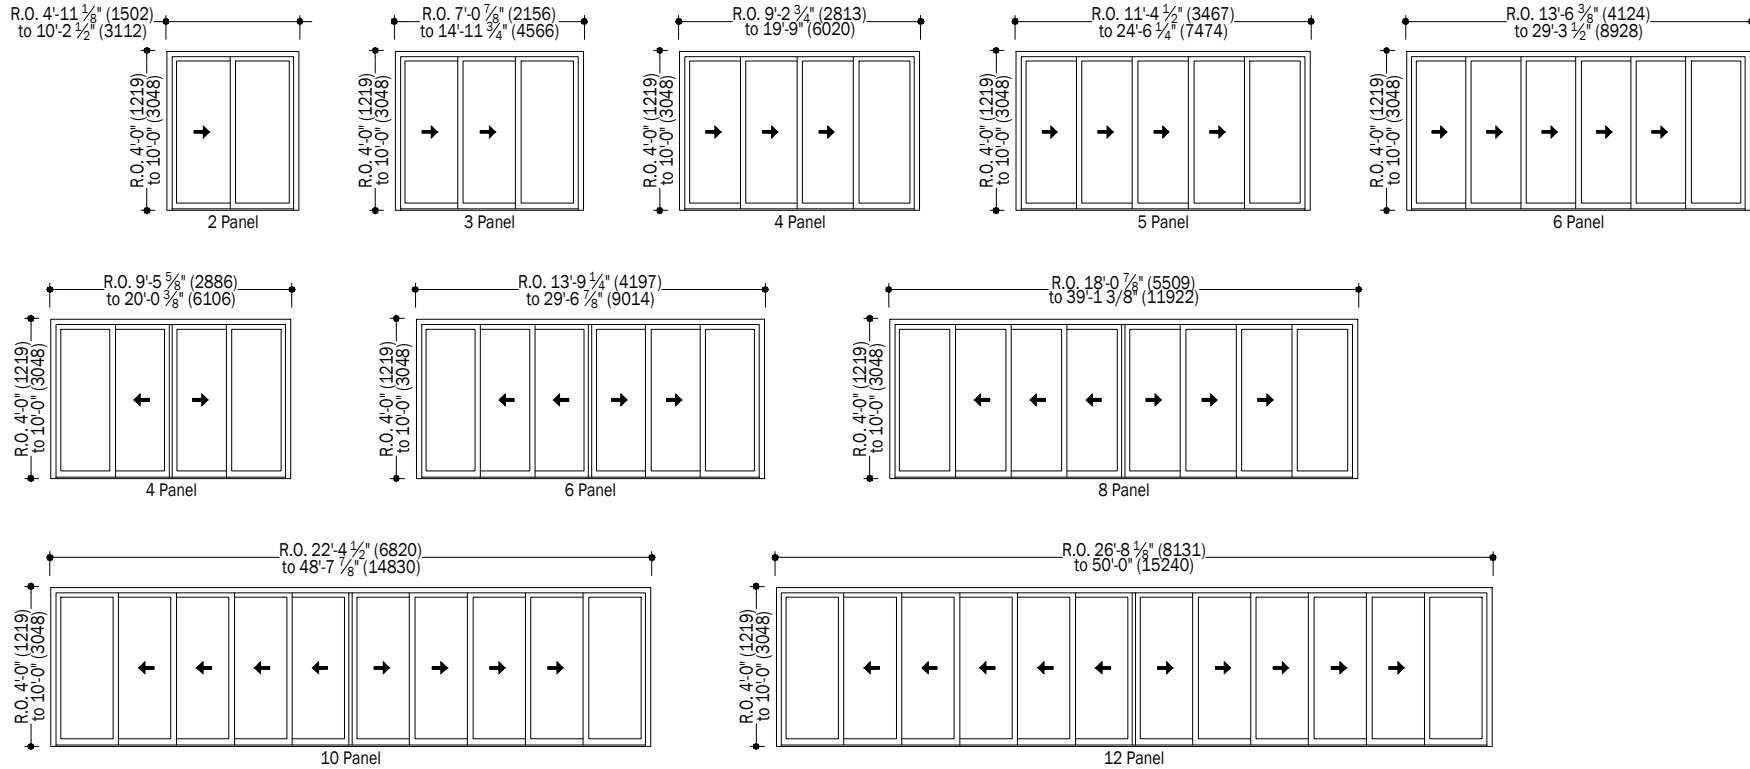

Big Doors

MultiGlide™ - Contemporary Aluminum - Interior Stacking Door
No Screen/Multi Screen

On-Floor Drainage Sill Elevations

(When changing rough opening width - adjust each panel by the same amount.)

Notes:

Dimensions in parentheses are in millimeters.
Overall sizes can be adjusted in 1/8" (3) increments.

Big Doors

MultiGlide™ - Contemporary Aluminum - Interior Stacking Door No Screen/Multi Screen

Flush Sill Elevations

(When changing rough opening width - adjust each panel by the same amount.)

Notes:

Dimensions in parentheses are in millimeters.
Overall sizes can be adjusted in 1/8" (3) increments.