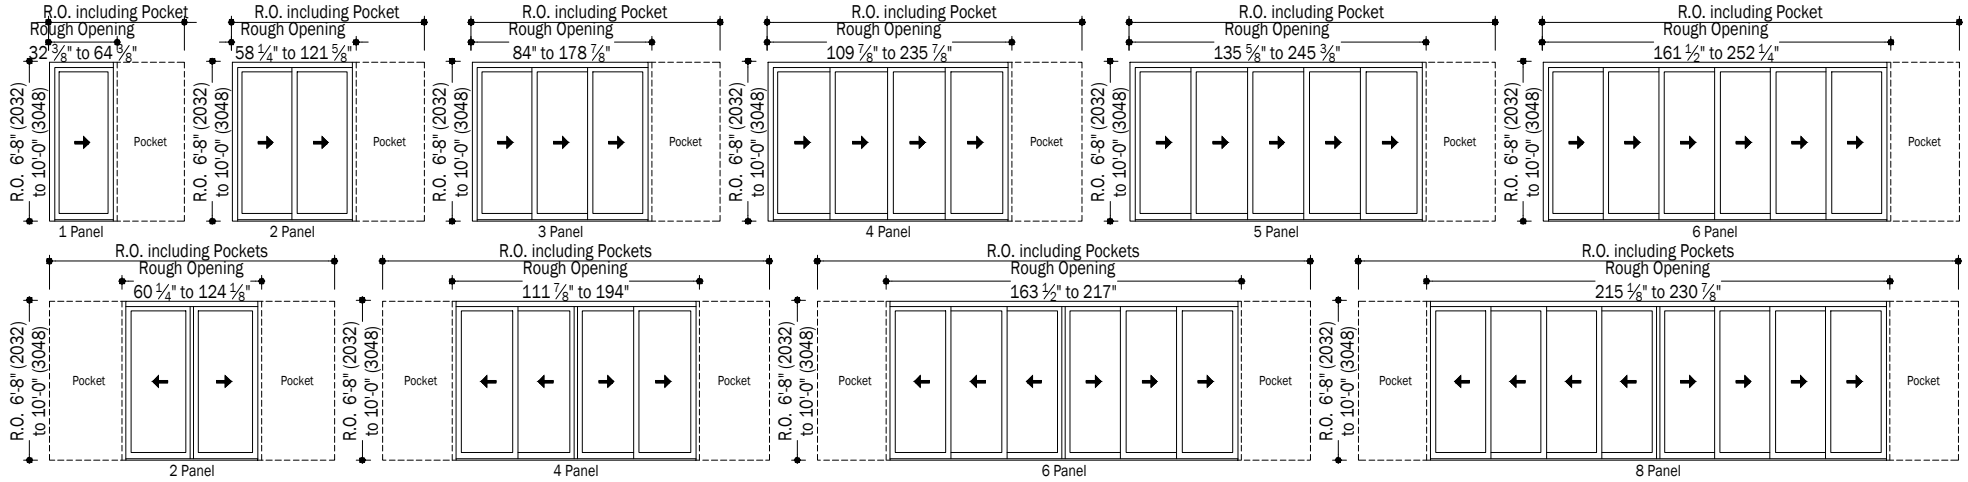

Big Doors

MultiGlide Pocket Door Contemporary Clad/Aluminum - No Screen, Screen, Multi Screen On-Floor Drainage & Flush Sill Elevations

On-Floor Drainage Sill Elevations

(When changing rough opening width - adjust each panel and the pocket by the same amount.)