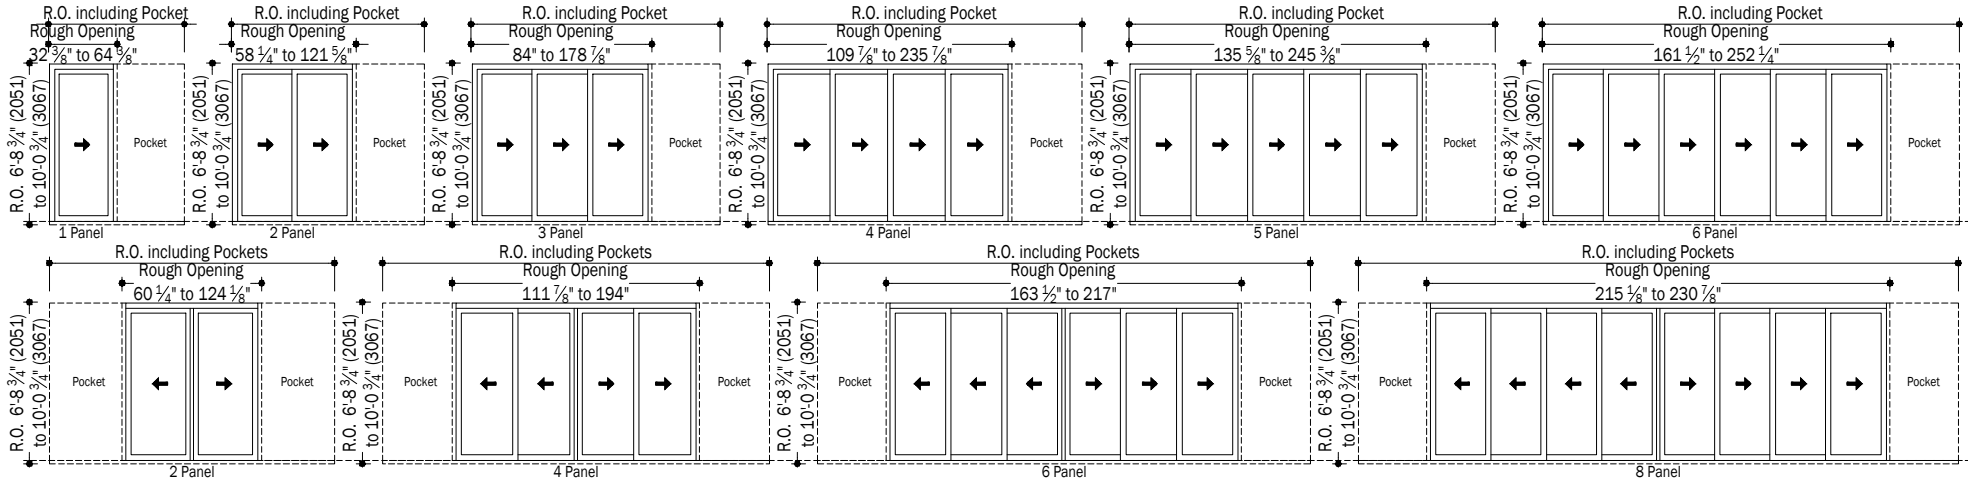

Flush Sill Elevations

Notes:

Dimensions in parentheses are in millimeters.
Overall sizes can be adjusted in 1/8" (3) increments.

Date: 02/26/17
Scale: 1/8" (3) = 1' (305)