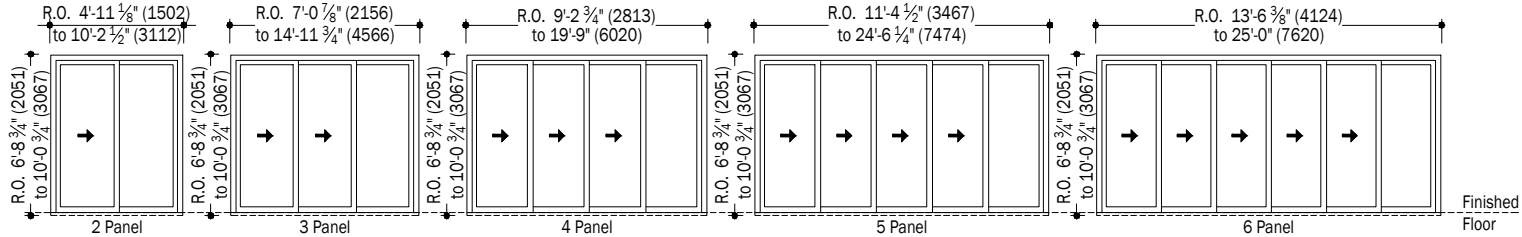

### On-Floor Drainage Sill Elevations

(When changing rough opening width - adjust each panel by the same amount.)

### Flush Sill Elevations

(When changing rough opening width - adjust each panel by the same amount.)

### Notes:

Dimensions in parentheses are in millimeters.  
Overall sizes can be adjusted in 3/8" (3) increments.