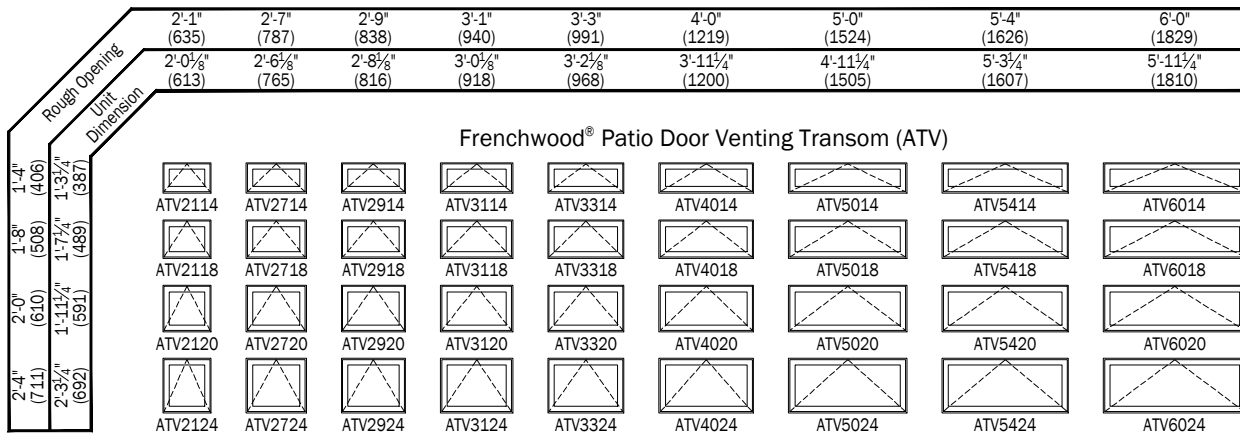

Frenchwood® Patio Door Venting Transom