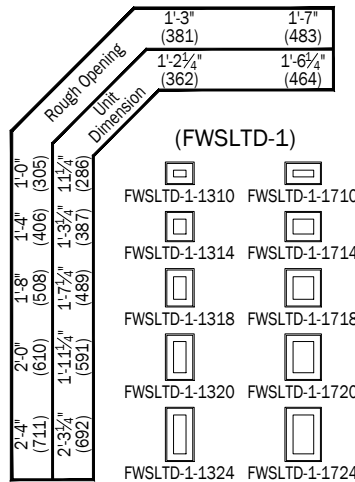

Frenchwood® Patio Door
Sidelight Transom Sash-Set