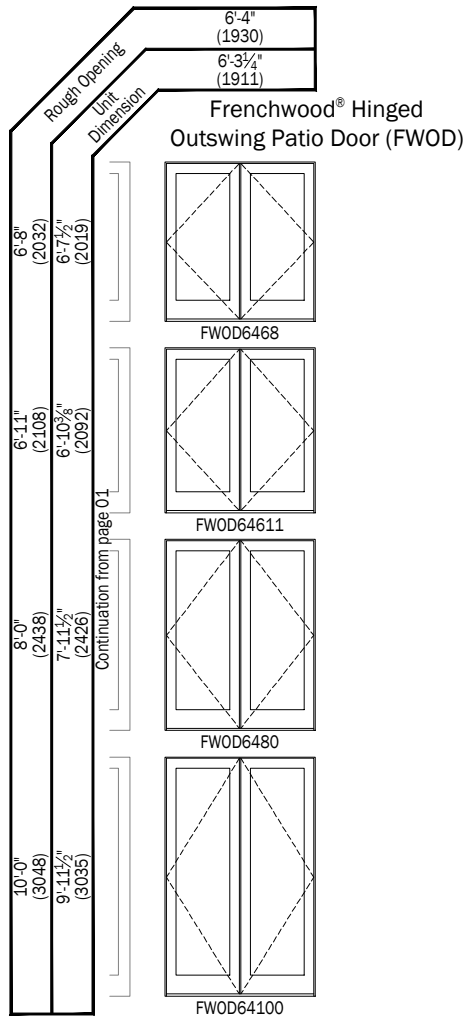

### Hinged Outswing Handing Options

### Notes:

"Unit Dimension" always refers to outside frame to frame dimension.  
 "Rough Opening" dimensions may need to be increased to allow for use of building wraps, flashing, sill panning, brackets, fasteners or other items.  
 Dimensions in parentheses are in millimeters.

Date: 11/07/16  
 Scale: 1/8" (3) = 1' (305)

**Notes:**

"Unit Dimension" always refers to outside frame to frame dimension.  
 "Rough Opening" dimensions may need to be increased to allow for use of building wraps, flashing, sill panning, brackets, fasteners or other items.  
 Dimensions in parentheses are in millimeters.

Date: 11/07/16  
 Scale: 1/8" (3) = 1' (305)