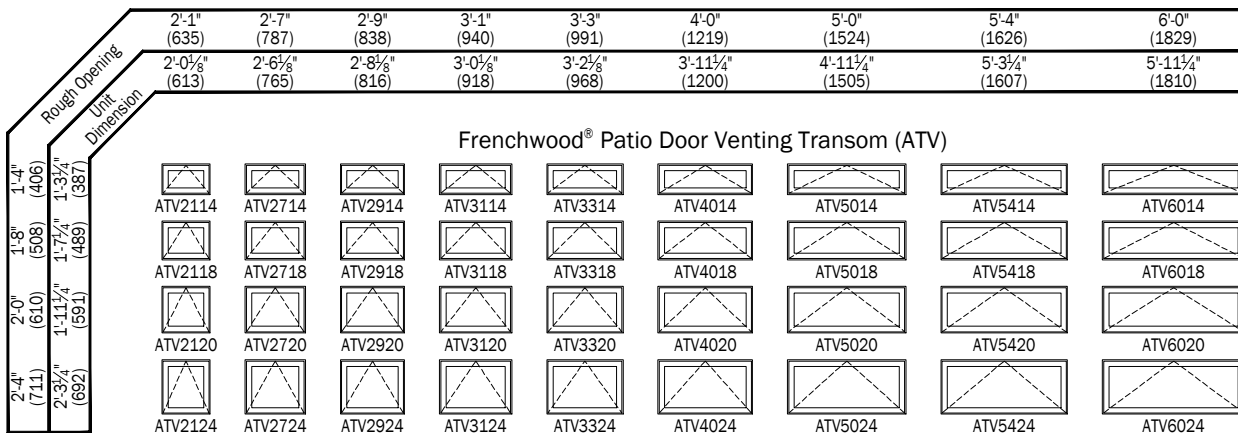

Scale: 1/8" (3) = 1' (305)

Notes:

*"Unit Dimension" always refers to outside frame to frame dimension.
 *Rough Opening" dimensions may need to be increased to allow for use of building wraps, flashing, sill panning, brackets, fasteners or other items.
 Dimensions in parentheses are in millimeters.

**Frenchwood® Patio Door
 Sidelight**

**Frenchwood® Patio Door
 Sidelight Transom Sash-Set**

**Frenchwood® Patio Door
 Sidelight Transom Direct-Set**

Scale: 1/8" (3) = 1' (305)

Notes:
 Unit Dimension always refers to outside frame to frame dimension.
 Rough Opening dimensions may need to be increased to allow for use of building wraps, flashing, sill panning, brackets, fasteners or other items.
 Dimensions in parentheses are in millimeters.

Rough Opening	2'-1"	2'-7"	2'-9"	3'-1"	3'-3"	4'-0"	5'-0"	5'-4"	6'-0"	6'-4"
	(635)	(787)	(838)	(940)	(991)	(1219)	(1524)	(1626)	(1829)	(1930)
Unit Dimension	2'-0 ¹ / ₈ "	2'-6 ¹ / ₈ "	2'-8 ¹ / ₈ "	3'-0 ¹ / ₈ "	3'-2 ¹ / ₈ "	3'-11 ¹ / ₄ "	4'-11 ¹ / ₄ "	5'-3 ¹ / ₄ "	5'-11 ¹ / ₄ "	6'-3 ¹ / ₄ "
Unit Dimension	(613)	(765)	(816)	(918)	(968)	(1200)	(1505)	(1607)	(1810)	(1911)

Scale: 1/8" (3) = 1' (305)

Notes:
 Unit Dimension always refers to outside frame to frame dimension.
 Rough Opening dimensions may need to be increased to allow for use of building wraps, flashing, sill panning, brackets, fasteners or other items.
 Dimensions in parentheses are in millimeters.