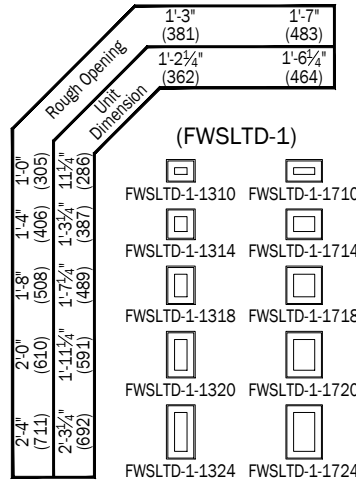

Scale: 1/8" (3) = 1' (305)

Notes:

*"Unit Dimension" always refers to outside frame to frame dimension.
 *Rough Opening" dimensions may need to be increased to allow for use of building wraps, flashing, sill panning, brackets, fasteners or other items.
 Dimensions in parentheses are in millimeters.

**Frenchwood® Patio Door
 Sidelight**

**Frenchwood® Patio Door
 Sidelight Transom Sash-Set**

**Frenchwood® Patio Door
 Sidelight Transom Direct-Set**

Scale: 1/8" (3) = 1' (305)

Notes:
 Unit Dimension always refers to outside frame to frame dimension.
 Rough Opening dimensions may need to be increased to allow for use of building wraps, flashing, sill panning, brackets, fasteners or other items.
 Dimensions in parentheses are in millimeters.

Rough Opening	2'-1"	2'-7"	2'-9"	3'-1"	3'-3"	4'-0"	5'-0"	5'-4"	6'-0"	6'-4"
	(635)	(787)	(838)	(940)	(991)	(1219)	(1524)	(1626)	(1829)	(1930)
Unit Dimension	2'-0 ¹ / ₈ "	2'-6 ¹ / ₈ "	2'-8 ¹ / ₈ "	3'-0 ¹ / ₈ "	3'-2 ¹ / ₈ "	3'-11 ¹ / ₄ "	4'-11 ¹ / ₄ "	5'-3 ¹ / ₄ "	5'-11 ¹ / ₄ "	6'-3 ¹ / ₄ "
Unit Dimension	(613)	(765)	(816)	(918)	(968)	(1200)	(1505)	(1607)	(1810)	(1911)

Rough Opening	7'-0"	7'-11"	8'-0"	8'-11"	9'-6"
	(2134)	(2413)	(2438)	(2718)	(2896)
Unit Dimension	6'-11 ¹ / ₄ "	7'-10 ¹ / ₁₆ "	7'-11 ¹ / ₄ "	8'-10 ¹ / ₁₆ "	9'-4 ⁷ / ₁₆ "
Unit Dimension	(2115)	(2399)	(2419)	(2704)	(2856)