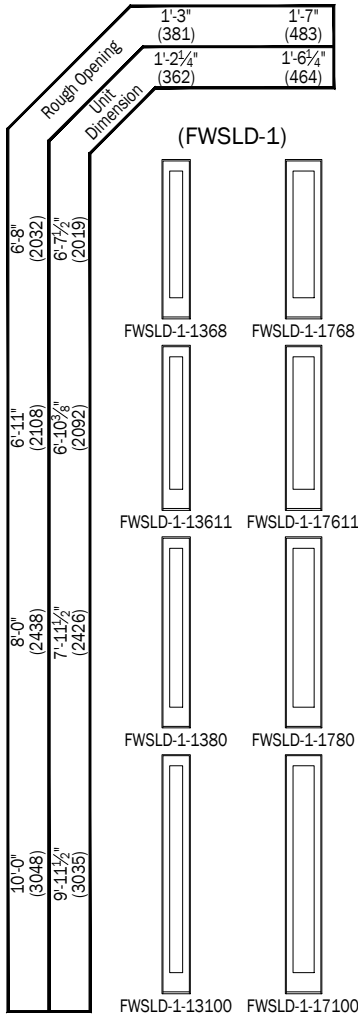

Unit Dimension	Rough Opening									
	2'-1" (635)	2'-7" (787)	2'-9" (838)	3'-1" (940)	3'-3" (991)	4'-0" (1219)	5'-0" (1524)	5'-4" (1626)	6'-0" (1829)	6'-4" (1930)
1'-0" (305)	2'-0 ¹ / ₈ " (613)	2'-6 ¹ / ₈ " (765)	2'-8 ¹ / ₈ " (816)	3'-0 ¹ / ₈ " (918)	3'-2 ¹ / ₈ " (968)	3'-11 ¹ / ₄ " (1200)	4'-11 ¹ / ₄ " (1505)	5'-3 ¹ / ₄ " (1607)	5'-11 ¹ / ₄ " (1810)	6'-3 ¹ / ₄ " (1911)
1'-4" (406)										
1'-8" (508)										
2'-0" (610)										
2'-4" (711)										
2'-8" (813)										
2'-11 ¹ / ₄ " (915)										
2'-3 ¹ / ₄ " (692)										

Scale: 1/8" (3) = 1' (305)

Notes:
 Unit Dimension always refers to outside frame to frame dimension.
 Rough Opening dimensions may need to be increased to allow for use of building wraps, flashing, sill panning, brackets, fasteners or other items.
 Dimensions in parentheses are in millimeters.

**Frenchwood® Patio Door
 Sidelight**

**Frenchwood® Patio Door
 Sidelight Transom Sash-Set**

**Frenchwood® Patio Door
 Sidelight Transom Direct-Set**

Scale: 1/8" (3) = 1' (305)

Notes:
 Unit Dimension always refers to outside frame to frame dimension.
 Rough Opening dimensions may need to be increased to allow for use of building wraps, flashing, sill panning, brackets, fasteners or other items.
 Dimensions in parentheses are in millimeters.

Rough Opening	2'-1"	2'-7"	2'-9"	3'-1"	3'-3"	4'-0"	5'-0"	5'-4"	6'-0"	6'-4"
	(635)	(787)	(838)	(940)	(991)	(1219)	(1524)	(1626)	(1829)	(1930)
Unit Dimension	2'-0 ¹ / ₈ "	2'-6 ¹ / ₈ "	2'-8 ¹ / ₈ "	3'-0 ¹ / ₈ "	3'-2 ¹ / ₈ "	3'-11 ¹ / ₄ "	4'-11 ¹ / ₄ "	5'-3 ¹ / ₄ "	5'-11 ¹ / ₄ "	6'-3 ¹ / ₄ "
Unit Dimension	(613)	(765)	(816)	(918)	(968)	(1200)	(1505)	(1607)	(1810)	(1911)