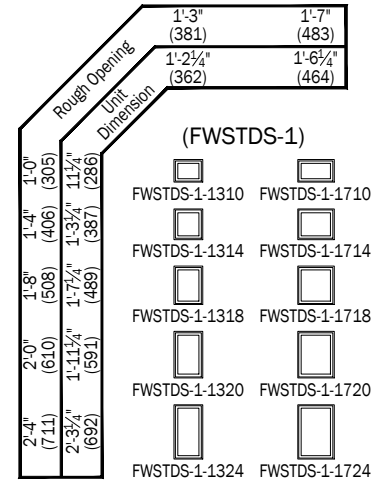

Scale: 1/8" (3) = 1' (305)

Notes:

*"Unit Dimension" always refers to outside frame to frame dimension.
 *Rough Opening" dimensions may need to be increased to allow for use of building wraps, flashing, sill panning, brackets, fasteners or other items.
 Dimensions in parentheses are in millimeters.

**Frenchwood® Patio Door
 Sidelight**

**Frenchwood® Patio Door
 Sidelight Transom Sash-Set**

**Frenchwood® Patio Door
 Sidelight Transom Direct-Set**

Scale: 1/8" (3) = 1' (305)

Notes:
 Unit Dimension always refers to outside frame to frame dimension.
 Rough Opening dimensions may need to be increased to allow for use of building wraps, flashing, sill panning, brackets, fasteners or other items.
 Dimensions in parentheses are in millimeters.

Rough Opening	2'-1"	2'-7"	2'-9"	3'-1"	3'-3"	4'-0"	5'-0"	5'-4"	6'-0"	6'-4"
	(635)	(787)	(838)	(940)	(991)	(1219)	(1524)	(1626)	(1829)	(1930)
Unit Dimension	2'-0 ¹ / ₈ "	2'-6 ¹ / ₈ "	2'-8 ¹ / ₈ "	3'-0 ¹ / ₈ "	3'-2 ¹ / ₈ "	3'-11 ¹ / ₄ "	4'-11 ¹ / ₄ "	5'-3 ¹ / ₄ "	5'-11 ¹ / ₄ "	6'-3 ¹ / ₄ "
Unit Dimension	(613)	(765)	(816)	(918)	(968)	(1200)	(1505)	(1607)	(1810)	(1911)

Rough Opening	7'-0"	7'-11"	8'-0"	8'-11"	9'-6"
	(2134)	(2413)	(2438)	(2718)	(2896)
Unit Dimension	6'-11 ¹ / ₄ "	7'-10 ¹ / ₁₆ "	7'-11 ¹ / ₄ "	8'-10 ¹ / ₁₆ "	9'-4 ⁷ / ₁₆ "
Unit Dimension	(2115)	(2399)	(2419)	(2704)	(2856)