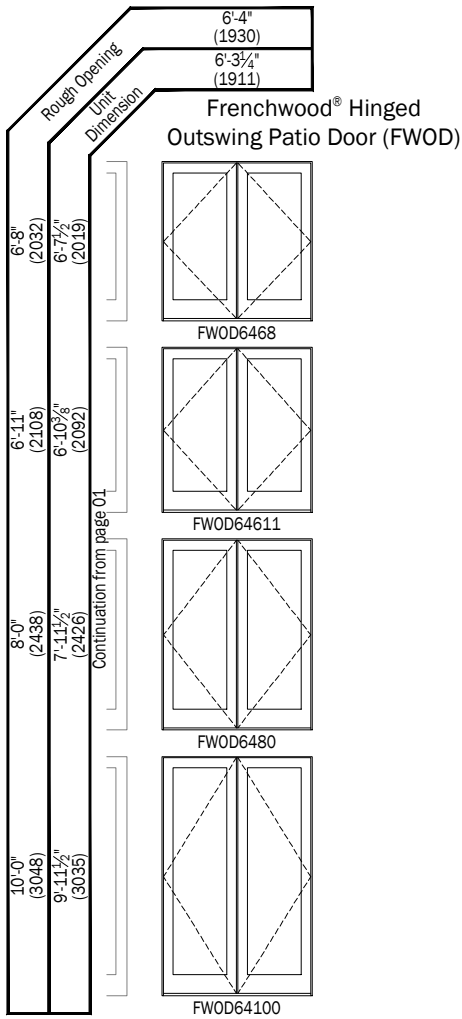

# A-Series

Frenchwood® Hinged Outswing Patio Door

	2'-1" (635)	2'-7" (787)	2'-9" (838)	3'-1" (940)	3'-3" (991)	4'-0" (1219)	5'-0" (1524)	5'-4" (1626)	6'-0" (1829)
Rough Opening	2'-0 <sup>1</sup> / <sub>8</sub> " (613)	2'-6 <sup>1</sup> / <sub>8</sub> " (765)	2'-8 <sup>1</sup> / <sub>8</sub> " (816)	3'-0 <sup>1</sup> / <sub>8</sub> " (918)	3'-2 <sup>1</sup> / <sub>8</sub> " (968)	3'-11 <sup>1</sup> / <sub>4</sub> " (1200)	4'-11 <sup>1</sup> / <sub>4</sub> " (1505)	5'-3 <sup>1</sup> / <sub>4</sub> " (1607)	5'-11 <sup>1</sup> / <sub>4</sub> " (1810)
Unit Dimension									

## Frenchwood® Hinged Outswing Patio Door (FWOD)

6'-8" (2032)									
6'-7 <sup>1</sup> / <sub>2</sub> " (2019)	FWOD2168	FWOD2768	FWOD2968	FWOD3168	FWOD3368	FWOD4068	FWOD5068	FWOD5468	FWOD6068
6'-11" (2108)									
6'-10 <sup>3</sup> / <sub>8</sub> " (2092)	FWOD21611	FWOD27611	FWOD29611	FWOD31611	FWOD33611	FWOD40611	FWOD50611	FWOD54611	FWOD60611
8'-0" (2438)									
7'-11 <sup>1</sup> / <sub>2</sub> " (2426)	FWOD2180	FWOD2780	FWOD2980	FWOD3180	FWOD3380	FWOD4080	FWOD5080	FWOD5480	FWOD6080
10'-0" (3048)									
9'-11 <sup>1</sup> / <sub>2</sub> " (3035)	FWOD21100	FWOD27100	FWOD29100	FWOD31100	FWOD33100	FWOD40100	FWOD50100	FWOD54100	FWOD60100

### Hinged Outswing Handing Options

Scale: 1/8" (3) = 1' (305)

**Notes:**

\*Unit Dimension\* always refers to outside frame to frame dimension.  
 \*Rough Opening\* dimensions may need to be increased to allow for use of building wraps, flashing, sill panning, brackets, fasteners or other items.  
 Dimensions in parentheses are in millimeters.

# A-Series

Frenchwood® Hinged Outswing Patio Door

Scale: 1/8" (3) = 1' (305)

**Notes:**

\*Unit Dimension\* always refers to outside frame to frame dimension.  
 \*Rough Opening\* dimensions may need to be increased to allow for use of building wraps, flashing, sill panning, brackets, fasteners or other items.  
 Dimensions in parentheses are in millimeters.